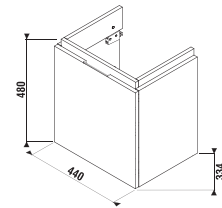

DROP-IN WASHBASINS / CUBITO PURE DESIGN LINE /

SMALL WASHBASIN CUBITO 45 CM

Article number Description

H811422xxx1041 small washbasin 45 cm

Optional:

H8903490000001 installation kit for washbasins

H3747100040001 washbasin siphon Mio 5/4" – 32 mm, chrome, brass

H3747300040001 washbasin siphon Cubito 5/4" – 32 mm, brass, chrome

VANITY UNIT FOR SMALL WASHBASIN CUBITO 45 CM

Article number Description

H4014213015001 vanity unit for small washbasin 45x34 cm H811422, 1 drawer

H4014213015191 vanity unit for small washbasin 45x34 cm H811422, 1 drawer

Colour

white/glossy front oak

x

x

Please combine these vanity units with the space-saving JIKA siphon H8942460000001.

NOTE: the spacing for corner valves in this case must be 200 mm.

DROP-IN WASHBASIN CUBITO

Article number Description

H817422xxx1041 drop-in washbasin 55 cm, 1 tap hole

ACCESSORIES /

WASHBASIN SIPHON

Article number Description

H3747300040001 washbasin siphon Cubito 5/4" – 32 mm, brass, chrome

H3747100040001 washbasin siphon Mio 5/4" – 32 mm, brass, chrome

WASHBASIN SIPHON AND SPACE-SAVING SIPHON

Article number Description

H8942460000001 space-saving siphon, distance between the corner valves is 200 mm, DN40

H8907320000001 plastic washbasin/urinal siphon