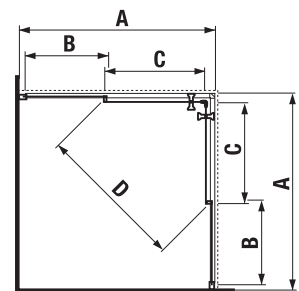

SHOWER SCREENS, ENCLOSURES, DOORS AND TRAYS /

CORNER SHOWER ENCLOSURE LYRA PLUS 4 PIECES

Corner shower enclosure 800, 900 mm, radius 550 mm, white profile, 4 mm transparent glass or stripy glass with JIKA perla GLASS finish, white handles.

Article number	Dimension (mm)	Height (mm)	Thickness (mm)	Glass design
H2533810006681	800	1900	4	transparent
H2533820006681	900	1900	4	transparent
H2533810006651	800	1900	4	matt stripes
H2533820006651	900	1900	4	matt stripes

Article number	Dimensional options (mm) A		Dimension (mm) B	Dimension (mm) C	Entrance width (mm) D
	A min	A max			
H253381	780	800	218	389	429
H253382	880	900	318	389	540

charge 668 – transparent glass
charge 665 – matt stripes

Shower enclosures Lyra plus are compatible with JIKA shower trays Italia, Deep by Jika, Sofia, Padana.

SQUARE SHOWER ENCLOSURE LYRA PLUS 4 PIECES

Square shower enclosure 800, 900 mm, white profile, 4/5 mm transparent glass or stripy glass with JIKA perla GLASS finish, white handles.

Article number	Dimension (mm)	Height (mm)	Thickness (mm)	Glass design
H2513810006681	800	1900	*4/5	transparent
H2513820006681	900	1900	*4/5	transparent
H2513810006651	800	1900	*4/5	matt stripes
H2513820006651	900	1900	*4/5	matt stripes

*4 mm – fixed panel
*5 mm – sliding door

Article number	Dimensional options (mm) A		Dimension (mm) B	Dimension (mm) C	Entrance width (mm) D
	A min	A max			
H251381	780	800	313	402	425
H251382	880	900	363	452	495

charge 668 – transparent glass
charge 665 – matt stripes

Shower enclosures Lyra plus are compatible with JIKA shower trays Italia, Deep by Jika, Sofia, Padana.