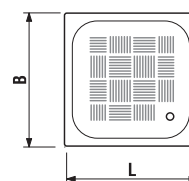

Antislip

You will not slip in your shower tray thanks to the special anti-slip surface.

Square shower trays Sofia are recommended in combination with the shower enclosures and doors Cubito Pure, and with the shower enclosures Lyra plus.