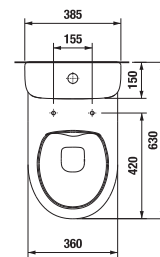

Article number Description

H8273860002801 WC without water rim, washdown flushing, 4,5/3l

H8273860002811 WC without water rim, washdown flushing, 4,5/3l

Water inlet Flushing mechanism Outlet

x x x

x x x

Optional: Description

H8903840000631 duroplast seat and cover, fast-clamping, steel hinges

H8903850000631 duroplast seat and cover, fast-clamping, Slowclose, steel hinges

H8933843000631 duroplast seat and cover, steel hinges

H8933870000001 seat and cover, thermoplastic, plastic hinges – for wallhung WC