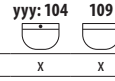

WASHBASINS / ZETA DESIGN LINE /

WASHBASIN ZETA 60 CM

Article number   **Description**

H810392000yyy1	washbasin 60 cm	yyy: 104	109
H8193910000001	siphon cover with installation kit (art. no.: H8900130000001) for washbasins 50, 55, 60 cm	X	X

Optional:

H8903490000001	installation kit for washbasins
H8942490000001	siphon, chromed ABS, height-adjustable from 175 to 270 mm, high of water seal 75 mm, flow-rate capacity of 45 l, with decorative rings (can also be used without decorative rings).

SMALL WASHBASIN ZETA 40 CM

Article number   **Description**

H815393000yyy1	small washbasin 40 cm	yyy: 104	109
		X	X

Optional:

H8903490000001	installation kit for washbasins

PROJECT AND OTHER PRODUCTS