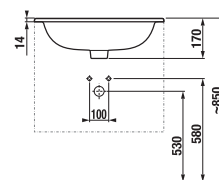

Article number	Description	Colour	
		white	ash
H41J6134023001	vanity unit with 2 drawers incl. washbasin 55 cm	x	
H41J6134025141	vanity unit with 2 drawers incl. washbasin 55 cm		x

Optional:	Price
H3747100040001	washbasin siphon Mio 5/4" – 32 mm, brass, chrome
H8942460000001	space-saving siphon, distance between the corner valves is 200 mm, DN40

1+1 PACK
cabinet + washbasin
- Safe delivery
- Space-saving transport packaging
- Simple handling

Can be combined with furniture legs: H4944021760001