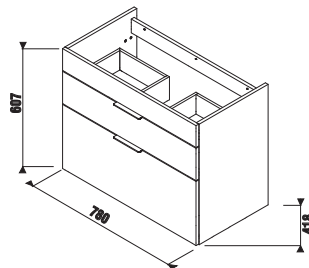

Article number	Description	Colour	
		white	ash
H41J6154023001	vanity unit with 2 drawers incl. washbasin 80 cm	x	
H41J6154025141	vanity unit with 2 drawers incl. washbasin 80 cm		x

Optional:	Price
H3747100040001	washbasin siphon Mio 5/4" – 32 mm, brass, chrome
H8942460000001	space-saving siphon, distance between the corner valves is 200 mm, DN40

Can be combined with furniture legs: H4944021760001

1+1 PACK
cabinet + washbasin
- Safe delivery
- Space-saving transport packaging
- Simple handling

NEW