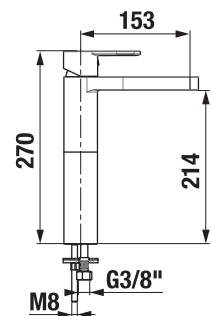

FAUCETS AND SHOWER ACCESSORIES /

MIO-N

Benefits

- Finger-adjustable water flow on sink faucets
- Aerators are made from a special material that prevents scale deposition
- Wall mounted bathtub and shower faucets feature non-return valves preventing siphonage of dirty water
- Certified quality connection hoses made of stainless steel
- Shower column equipped with a height-adjustable head shower and two hand shower holders (fixed holder built into the faucet body, sliding holder on the slide bar)
- Complete assembly in the Czech republic, including 100% testing of all faucets
- Wide range of shower accessories

finger-adjustable water flow on washbasin faucets

for washbasin and sink faucets, the possibility of choosing an aerator with different flow rates

WASHBASIN FAUCET MIO-N

Article number	Description
H3111V10041141	single lever basin mixer, fixed spout 117 mm, with Click-clack basin waste, adjustable flow, flow rate 5 l/min, chrome
H3111V10041111	single lever basin mixer, fixed spout 117 mm, with metal pop-up waste, adjustable flow, flow rate 5 l/min, chrome
H3111V10041101	single lever basin mixer, fixed spout 117 mm, without waste, adjustable flow, flow rate 5 l/min, chrome

Optional:

H3917100040001 Click-clack basin waste, 5/4", chrome

WASHBASIN FAUCET MIO-N

Article number	Description
H3111V80041201	single lever basin mixer, „XL“ high rise, fixed spout 153 mm, without waste, adjustable flow, flow rate 5,7 l/min, chrome

Optional:

H3917100040001 Click-clack basin waste, 5/4", chrome

RECOMMENDED

Article number	Description
H8903490000001	installation kit for washbasins
H3747100040001	Click-clack basin waste, 5/4", chrome