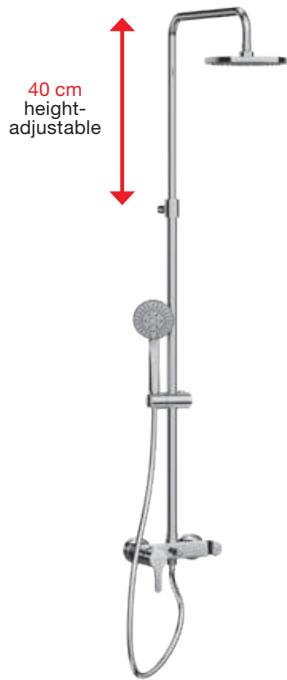

FAUCETS AND SHOWER ACCESSORIES /

SHOWER COLUMN MIO-N