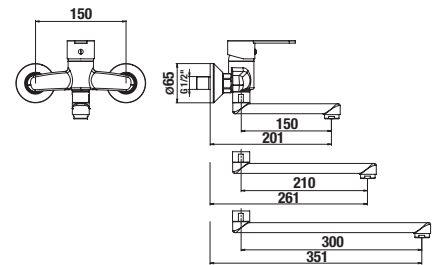

SINK FAUCET LYRA SMART

Article number	Description
H3511Z10042201	single lever sink mixer, deck mounted, low swivel spout 143 mm, chrome

SINK FAUCET LYRA SMART

Article number	Description
H3511Z10042301	single lever sink mixer, deck mounted, low swivel spout 210 mm, chrome