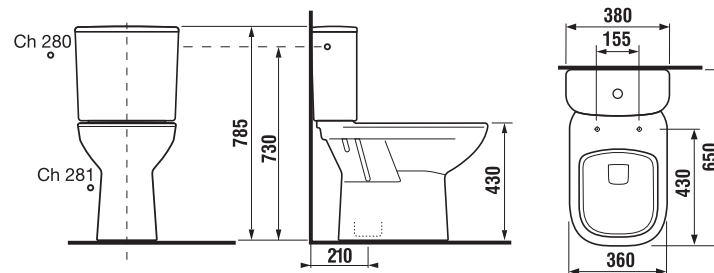

SEAT AND COVER DEEP BY JIKA

Article number	Description
H8936103000631	duroplast seat and cover Deep by Jika, removable, steel hinges
H8936113000631	duroplast seat and cover Deep by Jika, removable, steel hinges, Slowclose

Spare parts:	Description
H8916120000631	fast-clamping steel hinges for duroplast seat and cover Deep by Jika H893610/H893611
H8914250000001	bolt caps for duroplast seat and cover H893610/H893611

PROJECT AND OTHER PRODUCTS