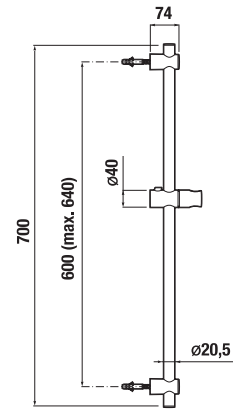

FAUCETS AND SHOWER ACCESSORIES /

RECOMMENDED SHOWER SETS RIO

Article number H3651R00043611 **Description** shower set (hand shower $\varnothing$ 100 mm, 3 functions, shower holder, shower hose 1700 mm), chrome

Article number H3651R00043731 **Description** shower set (hand shower $\varnothing$ 100 mm, 3 functions, sliding bar 700 mm, shower hose 1700 mm), chrome

Optional:
H3641X00048111 soap dish for sliding bar H3641X00043101, chrome

WASHBASIN OUTLET RIO

Article number H3701890041031 **Description** rotary basin waste, antivandal, 5/4", chrome

BIDET SHOWER SET RIO

Article number H3651R00041121 **Description** hygienic shower set (hand shower with stop valve, holder, shower hose 1200 mm)

Combine with concealed mixer.