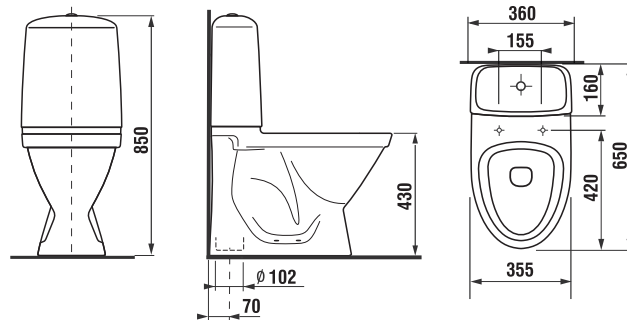

Article number Description

H8263890007841 WC combination Lyra plus – Scandia with Dual Flush 5/3 l, adjustable

x

x

x

Optional:

H8903820000631 seat and cover, duroplast, steel hinges

H8903830000631 seat and cover, duroplast, Slowclose lowering mechanism, steel hinges

H8916223000001 duroplast seat and cover Scandia, plastic hinges

WC COMBINATION WITH HORIZONTAL OUTLET SCANDIA