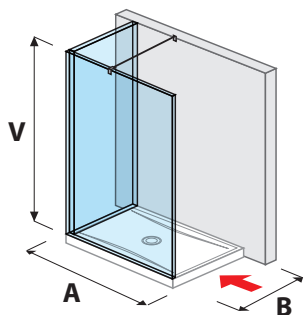

Article number	Description
H2694210026681	„L“ glass wall 1200×800 mm for shower tray 1200×800 mm, incl. side moulding, moulding to join two glass panes and a bracket, JIKA perla GLASS finish
H2694220026681	„L“ glass wall 1200×900 mm for shower tray 1200×900 mm, incl. side moulding, moulding to join two glass panes and a bracket, JIKA perla GLASS finish
H2694230026681	„L“ glass wall 1300×800 mm for shower tray 1300×800 mm, incl. side moulding, moulding to join two glass panes and a bracket, JIKA perla GLASS finish
H2694240026681	„L“ glass wall 1300×900 mm for shower tray 1300×900 mm, incl. side moulding, moulding to join two glass panes and a bracket, JIKA perla GLASS finish
H2694250026681	„L“ glass wall 1400×800 mm for shower tray 1400×800 mm, incl. side moulding, moulding to join two glass panes and a bracket, JIKA perla GLASS finish
H2694260026681	„L“ glass wall 1400×900 mm for shower tray 1400×900 mm, incl. side moulding, moulding to join two glass panes and a bracket, JIKA perla GLASS finish

Article number	Glass dimensions (mm)			Shower tray dimensions (mm)	
	X	Y	V	A	B
H269421	1194	784	2000	1200	800
H269422	1194	884	2000	1200	900
H269423	1294	784	2000	1300	800
H269424	1294	884	2000	1300	900
H269425	1394	784	2000	1400	800
H269426	1394	884	2000	1400	900