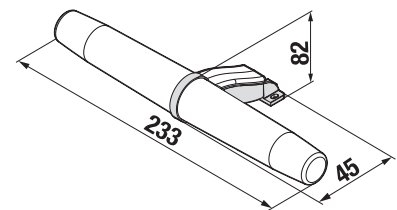

MIRRORS AND LIGHTING /

LIGHTS GEMMA, ELLA and ABI

Article number	Description
H47J7300200001	Light Gemma 280, LED, IP44, 1×6W, 840 lm, 280 × 90 × 50 mm, with Multisystem adapter
H47J7301200001	Light Gemma 490, LED, IP44, 1×6W, 840 lm, 494 × 112 × 14 mm, with Multisystem adapter
H47J7304200001	Light Ella 300 LED, IP44, 1×6W, 600 lm, 300 × 80 × 80 mm, with Multisystem adapter
H47J7305200001	Light Ella 500 LED, IP44, 1×6W, 745 lm, 500 × 80 × 80 mm, with Multisystem adapter
H47J7307200001	Light Abi 300 LED, IP44, 1×6W, 598 lm, 300 × 130 × 70 mm, with Multisystem adapter

LIGHTING MOONBOX NEW

Article number	Description
H47J7303200001	lighting Moonbox New, LED, IP 44, 1×8W, 510 lm, 300×25×83 mm, for mounting on glass, plate or mirror cabinet

LIGHTING HORIZON NEW

Article number	Description
H47J7302200001	lighting Horizon New LED, IP 44, 1×6W, 390lm, 233×42×85 mm, for mounting on glass, plate or mirror cabinet

LIGHTING IN THE BATHROOM

Clear mirror lighting units comply with strict European standard IEC 364-7-701. RECOMMENDED: Installation of wires should be performed by an electrician.

Lighting can be mounted to CLEAR mirrors, as well as to any mirror glued onto a board and to mirror cabinets.