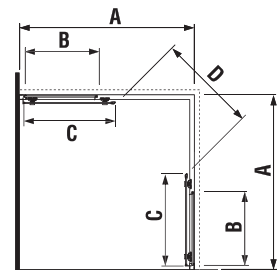

SHOWER SCREENS, ENCLOSURES, DOORS AND TRAYS /

NEW

CORNER SHOWER ENCLOSURE NION 4 PIECES

* Available from 3rd quarter of 2021

JIKA•perla
GLASS

Corner shower enclosure 800, 900 and 1000 mm, 550 mm radius, glossy silver-colour profile, 6mm transparent glass or arctic glass with special JIKA perla GLASS treatment, chromed handles.

Article number	Dimension (mm)	Height (mm)	Thickness (mm)	Glass design
H2532N10026681	800	1950	6	transparent
H2532N20026681	900	1950	6	transparent
H2532N30026681	1000	1950	6	transparent
H2532N10026661	800	1950	6	arctic
H2532N20026661	900	1950	6	arctic
H2532N30026661	1000	1950	6	arctic

charge 668 – transparent glass
charge 666 – arctic decor

Article number	Dimensional options (mm)		Dimension (mm) B	Dimension (mm) C	Entrance width (mm) D
	A min	A max			
H2532N1	780	795	210	390	400
H2532N2	880	895	310	390	530
H2532N3	980	995	410	390	530

All shower enclosures are exclusively supplied with the JIKA perla GLASS finish on the inner side of the screen.

NEW

SQUARE SHOWER ENCLOSURE NION 4 PIECES

* Available from 3rd quarter of 2021

JIKA•perla
GLASS

Shower enclosure 800, 900 and 1000 mm, square, glossy silver-colour profile, 6mm transparent glass or arctic design glass with special JIKA perla GLASS treatment, chromed handles.

Article number	Dimension (mm)	Height (mm)	Thickness (mm)	Glass design
H2512N10026681	800	1950	6	transparent
H2512N20026681	900	1950	6	transparent
H2512N30026681	1000	1950	6	transparent
H2512N10026661	800	1950	6	arctic
H2512N20026661	900	1950	6	arctic
H2512N30026661	1000	1950	6	arctic

charge 668 – transparent glass
charge 666 – arctic decor

Article number	Dimensional options (mm)		Dimension (mm) B	Dimension (mm) C	Entrance width (mm) D
	A min	A max			
H2512N1	780	795	326	386	420
H2512N2	880	895	376	436	490
H2512N3	980	995	426	486	560