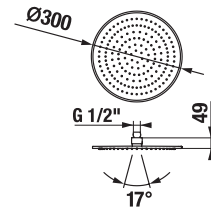

Article number H3671X10041301
Description head shower, 300x300 mm, 1 function, flow rate 12 l/min, polished stainless steel