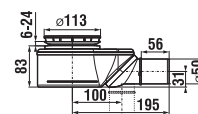

Pure shower trays can also be installed into a frame.

You can use the Laufen H2984410000001 installation frame for trays up to 1200 mm wide. For trays over a width of 1200 mm, you can use the Laufen H2984420000001 installation frame.