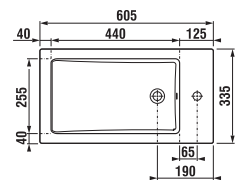

1. **1+1 PACK**
   cabinet + washbasin
   - Safe delivery
   - Space-saving transport packaging
   - Simple handling