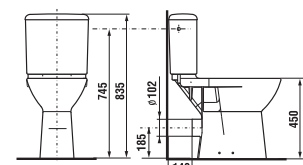

Barrier-free Deep by Jika bathroom offers not only a special-shaped washbasin, tilting mirror and Universum grab handles, but also a combined toilet with horizontal/vertical outlet, plus a wallhung Deep by Jika WC with its length extended to 70 cm, guaranteeing maximum load-carrying capacity of 400 kg. A thirty-year warranty is provided for various Universum grab rails! Our offer also includes the Handicap WC system, i.e. a module for wallhung grab rails.

Product number xxx = colour number (000 white, 100 JIKA perla).

PROJECT AND OTHER PRODUCTS