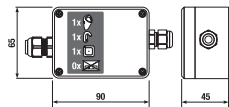

Article number	Description
H8950710000001	power supply for up to five Golem/Livo Antivandal/Domino Sensor urinal 24 V, DC
H8950720000001	power supply for up to nine Golem/Livo Antivandal/Domino Sensor urinal 24 V, DC
H8950910000001	power supply for one Golem/Livo Antivandal/Domino Sensor urinal 24 V, D