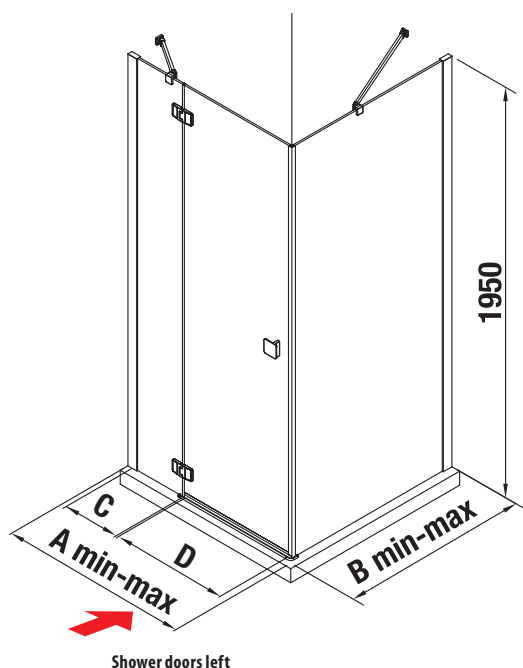

You can create a frameless shower enclosure by combining shower doors with a fixed screen.

Combine the shower enclosure with Pure, Italia and Padana shower trays.

Shower enclosures can be installed directly on the floor when adhering to dimensional possibilities.

JIKA•perla
GLASS

Left door version	Right door version	Fixed wall	Dimension options - shower doors	Dimension options - fixed shower	Fixed door glass	Entrance dimensions
			single panel	screen		
			A	B	C	D
H2544200026681	H2544210026681	H2974210026681	774 - 784	770 - 780	193	550
H2544220026681	H2544230026681		874 - 884		243	600
H2544240026681	H2544250026681		974 - 984		293	650
H2544260026681	H2544270026681		1174 - 1274		493	650
H2544200026681	H2544210026681	H2974220026681	774 - 784	870 - 880	193	550
H2544220026681	H2544230026681		874 - 884		243	600
H2544240026681	H2544250026681		974 - 984		293	650
H2544260026681	H2544270026681		1174 - 1274		493	650
H2544200026681	H2544210026681	H2974230026681	774 - 784	970 - 980	193	550
H2544220026681	H2544230026681		874 - 884		243	600
H2544240026681	H2544250026681		974 - 984		293	650
H2544260026681	H2544270026681		1174 - 1274		493	650

WARNING - COMBINATION OF SHOWER DOORS AND FIXED WALLS:

Make sure dimensions of your shower tray pair well with the enclosure to be installed. The A/B dimensions define an outer edge of the wall profile. Ensure you choose the right-sized layout for your new shower enclosure.