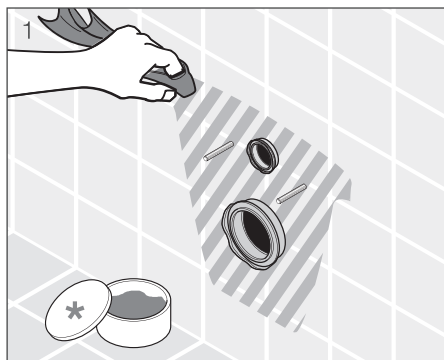

Installation with levelling paste **H8946140000001**:

* Liquid soap