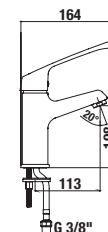

BARRIER-FREE BATHROOM /

Safety, perfect comfort of personal hygiene, and a pleasant bathroom environment. Mio design line health washbasin features a special-shaped front edge facilitating access of wheelchair-bound users; the combined toilet can be raised up to 50 cm and extended up to 70 cm.

HOSPITAL WASHBASIN MIO

Article number	Description	yyy: 104	109
H813714xxxyyy1	hospital washbasin 64 cm, without overflow	x	x
Optional:			
H8939050000001*	concealed washbasin siphon suitable for Mio H813714 medical washbasin		
H8939060000001*	washbasin connection (plastic) including washbasin outlet (plastic / stainless steel)		
H8939070000001*	washbasin connection (metal) including washbasin outlet (plastic / stainless steel)		
H8942460000001	space-saving siphon, distance between the corner valves is 200 mm, DN40		

* Product available from the 2nd quarter of 2021.

Combine the H893905 concealed washbasin siphon with the H893906 washbasin connection (plastic) or the H893907 washbasin connection (metal).

* H8939050000001+ H8939060000001 - for concealed siphon (plastic)
** H8939050000001+ H8939070000001 - for concealed siphon (chrome)
*** H8942460000001 - for space-saving siphon

MEDICAL HANDLE LYRA

MEDICAL HANDLE DINO/TALAS

Article number	Description
H3912700040001	medical handle, chrome

WASHBASIN FAUCETS DEEP BY JIKA AND CUBE WITH MEDICAL HANDLE

Article number	Description	Price
H3111U10041191	single lever basin mixer, medical handle, fixed spout 103 mm, without overflow, flow rate 5,7 l/min, chrome	68.3 €
H3111U80041291	single lever basin mixer, medical handle, fixed spout 115 mm, without waste, flow rate 5,7 l/min, chrome	72.6 €