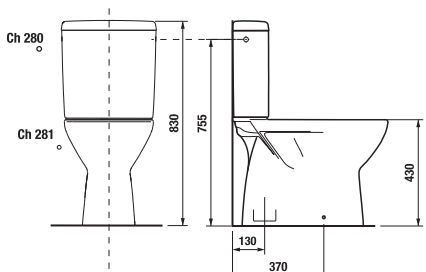

WC COMBINATIONS, FLOORSTANDING WCs AND BIDETS /

FLOORSTANDING BIDET DEEP BY JIKA

Article number Description

H8326120003021 floorstanding bidet, with lid, leaning directly to the wall (including installation kit)

302

WC COMBINATION WITH HORIZONTAL OUTLET LYRA PLUS RIMLESS

Article number Description

H8273860002801 WC without water rim, washdown flushing, 4,5/3l

H8273860002811 WC without water rim, washdown flushing, 4,5/3l

Water inlet Flushing mechanism Outlet

x x x

x x x

Optional: Description

H8903840000631 duroplast seat and cover, fast-clamping, steel hinges

H8903850000631 duroplast seat and cover, fast-clamping, Slowclose, steel hinges

H8933843000631 duroplast seat and cover, steel hinges

H8933870000001 seat and cover, thermoplastic, plastic hinges – for wallhung WC

NEW

WC COMBINATION WITH VERTICAL OUTLET LYRA PLUS RIMLESS

Available from the 3rd quarter of 2021.

Article number Description

H8273870002801 WC without water rim, washdown flushing, 4,5/3l

H8273870002811 WC without water rim, washdown flushing, 4,5/3l

Water inlet Flushing mechanism Outlet

x x x

x x x

Optional: Description

H8903840000631 duroplast seat and cover, fast-clamping, steel hinges

H8903850000631 duroplast seat and cover, fast-clamping, Slowclose, steel hinges

H8933843000631 duroplast seat and cover, steel hinges

H8933870000001 seat and cover, thermoplastic, plastic hinges – for wallhung WC