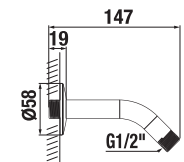

Article number	Description
H3661R00040041	shower arm, wall mounted, L=150 mm, G 1/2", chrome