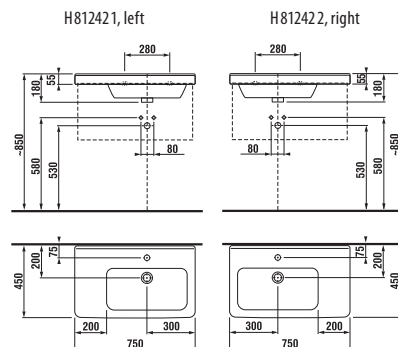

WASHBASINS / CUBITO PURE DESIGN LINE /

WASHBASIN CUBITO 75 CM

MAGIC FIX

Article number Description

H812421xxx1041	asymmetric washbasin 75 cm, left
H812422xxx1041	asymmetric washbasin 75 cm, right
H8199510000281	siphon cover with installation kit (art. nr.: H8900150000001)

Optional:

H8903490000001	installation kit for washbasins
H3747100040001	washbasin siphon Mio 5/4" – 32 mm, brass, chrome

VANITY UNIT FOR ASYMMETRIC WASHBASIN CUBITO 75 CM

Article number Description

Article number	Description	Colour	
		white/glossy front	oak
H40J4253015001	vanity unit for washbasin 75 cm H812421/2, 1 drawer	x	
H40J4253015191	vanity unit for washbasin 75 cm H812421/2, 1 drawer		x

Please combine these vanity units with the space-saving JIKA siphon H8942460000001.
NOTE: the spacing for corner valves in this case must be 200 mm.

Article number Description

Article number	Description	Colour	
		white/glossy front	oak
H40J4254035001	vanity unit for washbasin 75 cm H812421, 2 drawers, cut out on the right	x	
H40J4254035191	vanity unit for washbasin 75 cm H812421, 2 drawers, cut out on the right		x
H40J4254045001	vanity unit for washbasin 75 cm H812422, 2 drawers, cut out on the left	x	
H40J4254045191	vanity unit for washbasin 75 cm H812422, 2 drawers, cut out on the left		x

Optional:

H4944010390001	legs for wall mounted sink cabinets, chrome (1 pair)