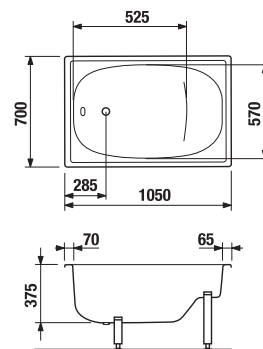

Steel bathtubs Riga cannot be combined with Cubito and Nion screens.

For pictures and technical charts of bathtub overflows, please see page 196.