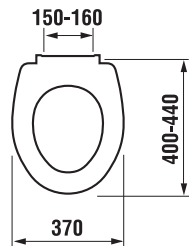

## SEAT AND COVER ZETA

SLOWCLOSE  
SLOWCLOSE  
SLOWCLOSE

Article number	Description	Outlet
H8227460000001	floorstanding WC Zeta plus	→ x
<b>Optional:</b>		
H8932710000001	thermoplast seat and cover Zeta, plastic hinges, adjustable length of 400–440 mm	
H8929990000001	installation kit for WC	