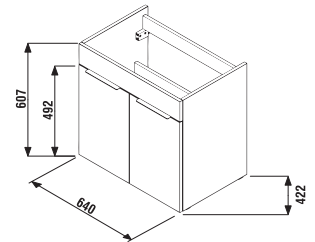

VANITY UNITS WITH WASHBASINS / CUBE /

VANITY UNIT WITH WASHBASIN CUBE 65 CM

Article number	Description	Colour	
		white/semi-gloss front	dark oak
H4536011763001	vanity unit with 2 doors incl. washbasin 65 × 43 cm	x	
H4536011763021	vanity unit with 2 doors incl. washbasin 65 × 43 cm		x

Article number	Description	Colour	
		white/semi-gloss front	dark oak
H4536021763001	vanity unit with 2 drawers incl. washbasin 65 × 43 cm	x	
H4536021763021	vanity unit with 2 drawers incl. washbasin 65 × 43 cm		x

The vanity unit is not available as a spare part.

1+1 PACK
cabinet + washbasin
- Safe delivery
- Space-saving transport packaging
- Simple handling

VANITY UNIT WITH WASHBASIN CUBE 80 CM

Article number	Description	Colour	
		white/semi-gloss front	dark oak
H4537521763001	vanity unit with 2 doors incl. washbasin 80 × 43 cm	x	
H4537521763021	vanity unit with 2 doors incl. washbasin 80 × 43 cm		x

Article number	Description	Colour	
		white/semi-gloss front	dark oak
H4537621763001	vanity unit with 2 drawers incl. washbasin 80 × 43 cm	x	
H4537621763021	vanity unit with 2 drawers incl. washbasin 80 × 43 cm		x

The vanity unit is not available as a spare part.

1+1 PACK
cabinet + washbasin
- Safe delivery
- Space-saving transport packaging
- Simple handling

PROJECT AND OTHER PRODUCTS