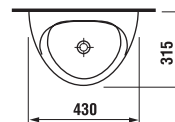

Article number	Description
H8411010004871	urinal Domino Sensor, powered 24 V DC with valve hole, including installation kit

Optional:	Description
H8907300000001	sink siphon for washbasins and Domino urinal including waste valve
H8907320000001	plastic washbasin/urinal siphon
H8907390000631	waste valve for siphon H890732, metal
H8907390000001	waste valve for siphon H890732, plastic
H8940780000001	remote control for sensor-controlled flushing devices
H8950910000001	power supply for one Golem/Livo Antivandal/Domino Sensor urinal 24 V, DC
H8950710000001	power supply for up to five Golem/Livo Antivandal/Domino Sensor urinal 24 V, DC
H8950720000001	power supply for up to nine Golem/Livo Antivandal/Domino Sensor urinal 24 V, D

Spare parts:	Description
H8411010000001	urinal Domino, ceramics, with valve hole
H8940760000001	IR sensor Domino, mains-powered
H8992100000001	installation kit for urinal

- A - sensor head with jet
- B - sensing zone
- C - control electronics
- D - electromagnestic valve
- E - angle valve with filter
- F - siphon