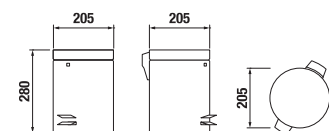

Article number	Description
H3893D30042001	trash bin, volume 5 l, polished stainless steel