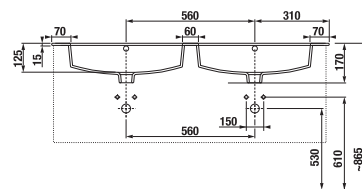

## VANITY UNIT WITH DOUBLE WASHBASIN CUBE 120 CM

white/semi-gloss front

dark oak

Article number	Description	Colour	
		white/semi-gloss front	dark oak
H4536611763001	vanity unit with 4 doors incl. double washbasin 120 × 43 cm	x	
H4536611763021	vanity unit with 4 doors incl. double washbasin 120 × 43 cm		x