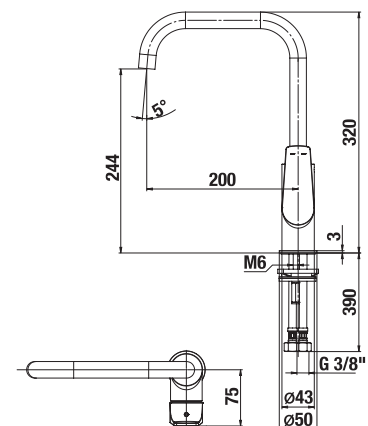

FAUCETS AND SHOWER ACCESSORIES /

WASHBASIN FAUCET CUBITO-N

Article number	Description
H3111X10041141	single lever basin mixer, fixed spout 110 mm, with click-clack waste, adjustable flow, flow rate 5 l/min, chrome
H3111X10041101	single lever basin mixer, fixed spout 110 mm, without waste, adjustable flow, flow rate 5 l/min, chrome

Optional:

H3917100040001	Click-clack basin waste, 5/4", chrome
H3747100040001	washbasin siphon Mio 5/4" – 32 mm, brass, chrome

WASHBASIN FAUCET CUBITO-N „L“

Article number	Description
H3111X10041241	single lever basin mixer, „L“, fixed spout 130 mm, with click-clack waste, adjustable flow, flow rate 5 l/min, chrome
H3111X10041201	single lever basin mixer, „L“, fixed spout 130 mm, without waste, adjustable flow, flow rate 5 l/min, chrome

Optional:

H3917100040001	Click-clack basin waste, 5/4", chrome
H3747100040001	washbasin siphon Mio 5/4" – 32 mm, brass, chrome

WASHBASIN FAUCET CUBITO-N „XL“

Article number	Description
H3111X80041101	single lever basin mixer, „XL“ high rise, fixed spout 130 mm, without waste, adjustable flow, flow rate 5 l/min, chrome

Optional:

H3917100040001	Click-clack basin waste, 5/4", chrome
H3747100040001	washbasin siphon Mio 5/4" – 32 mm, brass, chrome

SINK FAUCET CUBITO-N

Article number	Description
H3511X10042601	single lever sink mixer, deck mounted, high swivel spout, chrome

This faucet can also be used for washbasin bowls.