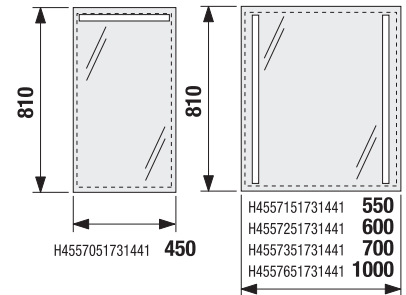

## MIRRORS CLEAR WITH INTEGRATED LIGHTING 45, 55, 60, 70, 100 × 81 CM

Mirror with integrated LED lighting.  
Light temperature 4000 K.

Article number	Description	Dimension
H4557051731441	mirror with LED lighting, IP44, without switch, for 1 light connection 230 V, bevel 5 mm	45 × 81 cm
H4557151731441	mirror with LED lighting, IP44, without switch, for 2 lights connection 230 V, bevel 5 mm	55 × 81 cm
H4557251731441	mirror with LED lighting, IP44, without switch, for 2 lights connection 230 V, bevel 5 mm	60 × 81 cm
H4557351731441	mirror with LED lighting, IP44, without switch, for 2 lights connection 230 V, bevel 5 mm	70 × 81 cm
H4557651731441	mirror with LED lighting, IP44, without switch, for connection 230 V, bevel 5 mm	100 × 81 cm