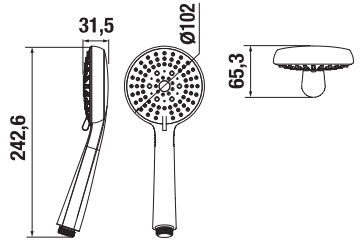

Article number H3651R00043731 **Description** shower set (hand shower $\varnothing$ 100 mm, 3 functions, sliding bar 700 mm, shower hose 1700 mm), chrome

Optional:
H3641X00048111 soap dish for sliding bar H3641X00043101, chrome