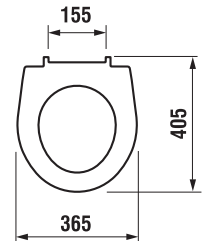

WC COMBINATIONS, FLOORSTANDING WCs AND BIDETS /

WC COMBINATION WITH VERTICAL OUTLET LYRA PLUS

Article number	Description	Water inlet	Flushing mechanism	Outlet
H8263870002413	WC combination	x	x	x
H8263870002423	WC combination		x	x

Optional:	Description
H8929990000001	installation kit for WC
H8933803000631	seat and cover, duroplast, steel hinges – for WC combinations
H8933813000001	seat and cover, duroplast, Slowclose lowering mechanism, plastic hinges – for WC combinations
H8933830000001	seat and cover, thermoplast, plastic hinges – for WC combinations

DUROPLAST SEAT AND COVER LYRA PLUS

Article number	Description
H8933803000631	seat and cover, duroplast, steel hinges – for WC combination
H8933813000001	seat and cover, duroplast, Slowclose lowering mechanism, plastic hinges – for WC combinations

THERMOPLAST SEAT AND COVER LYRA PLUS

Article number	Description
H8933830000001	seat and cover, thermoplast, plastic hinges – for WC combinations

SPARE PARTS FOR WC COMBINATIONS LYRA PLUS (H826384, H826386, H826387)

Article number	Description	Water inlet	Flushing mechanism	Outlet
H8263860002413*	WC pan			x
H8263840002413*	WC pan			x
H8243870000001	WC pan			x
H8283820000001	WC cistern	x		
H8283820002411	WC cistern	x	x	
H8283830000001	WC cistern		x	
H8283830002421	WC cistern	x	x	
H8913530000001	inlet valve	x		
H8913540000001	inlet valve		x	
H8913630000001	push button D2D			
H8913620000001	outlet valve D2D			
H8283840000001	cover to cistern Lyra plus			

* article number changed 06/2021