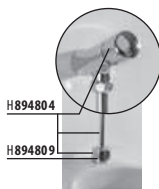

RECOMMENDED VALVES FOR URINALS GOLEM H843061, LIVO H840201 AND KORINT H844100

inlet fitting with with pressure valve

Optional:	Description
H894804	set (cap, tube) with timer
H894809	rubber sealing for urinals
H892003	plastic siphon (horizontal/vertical outlet)*/**

* suitable for use with urinals Golem and Livo
** SPECIAL line