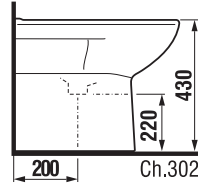

WC COMBINATIONS, FLOORSTANDING WCs AND BIDETS /

FLOORSTANDING BIDET DEEP BY JIKA

Article number Description

H8326120003021 floorstanding bidet, with lid, leaning directly to the wall (including installation kit)

302

WC COMBINATION WITH HORIZONTAL OUTLET LYRA PLUS RIMLESS

Article number Description

H8273860002801 WC without water rim, washdown flushing, 4,5/3l

H8273860002811 WC without water rim, washdown flushing, 4,5/3l

Water inlet Flushing mechanism Outlet

x x x

x x x

Optional: Description

H8903840000631 duroplast seat and cover, fast-clamping, steel hinges

H8903850000631 duroplast seat and cover, fast-clamping, Slowclose, steel hinges

H8933843000631 duroplast seat and cover, steel hinges

H8933870000001 seat and cover, thermoplastic, plastic hinges – for wallhung WC

NEW

WC COMBINATION WITH VERTICAL OUTLET LYRA PLUS RIMLESS

Available from the 3rd quarter of 2021.

Article number Description

H8273870002801 WC without water rim, washdown flushing, 4,5/3l

H8273870002811 WC without water rim, washdown flushing, 4,5/3l

Water inlet Flushing mechanism Outlet

x x x

x x x

Optional: Description

H8903840000631 duroplast seat and cover, fast-clamping, steel hinges

H8903850000631 duroplast seat and cover, fast-clamping, Slowclose, steel hinges

H8933843000631 duroplast seat and cover, steel hinges

H8933870000001 seat and cover, thermoplastic, plastic hinges – for wallhung WC