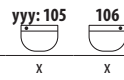

Article number Description

H815212000yyy1 small washbasin 45 cm