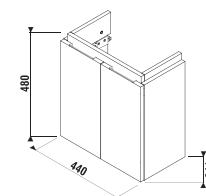

Please combine these vanity units with the space-saving JIKA siphon H8942460000001.
NOTE: the spacing for corner valves in this case must be 200 mm.