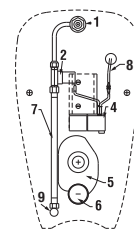

1. 1 - water supply
2. 2 - electromagnetic valve
3. 3 - ceramic urinal
4. 4 - electronics with a radar sensor for a 24 V power supply
5. 5 - siphon
6. 6 - drain pipe, Ø50mm
7. 7 - interconnecting hoses
8. 8 - a 24 V supply cable
9. 9 - corner valve for the water supply

Livo Urinal installation requires torsion bars no. H892536 (thread length of 40 mm), included in the package.

RECOMMENDED TO BE COMBINED WITH SUITABLE CONCEALED MODULE FOR URINALS

PAGE 133