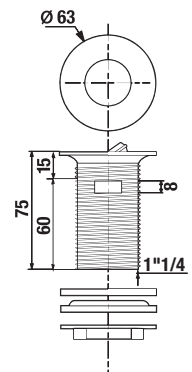

FAUCETS AND SHOWER ACCESSORIES /

RECOMMENDED SHOWER SETS RIO

Article number H3651R00043611 **Description** shower set (hand shower $\varnothing$ 100 mm, 3 functions, shower holder, shower hose 1700 mm), chrome

Article number H3651R00043731 **Description** shower set (hand shower $\varnothing$ 100 mm, 3 functions, sliding bar 700 mm, shower hose 1700 mm), chrome

Optional:
H3641X00048111 soap dish for sliding bar H3641X00043101, chrome

WASHBASIN OUTLET RIO

Article number H3701890041031 **Description** rotary basin waste, antivandal, 5/4", chrome

BIDET SHOWER SET RIO

Article number H3651R00041121 **Description** hygienic shower set (hand shower with stop valve, holder, shower hose 1200 mm)

Combine with concealed mixer.