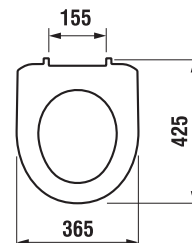

WALLHUNG WCs AND BIDETS /

DUROPLAST SEAT AND COVER LYRA PLUS

Article number	Description
H8903840000631	duroplast seat and cover, fast-clamping, steel hinges
H8903850000631	duroplast seat and cover, fast-clamping, Slowclose, steel hinges
Spare parts:	
H8923840000001	Slowclose hinges for Lyra plus seat H8903850000631, spare part
H8923850000001	metal quick-release clamps for ceramics for Lyra plus H890384/H890385 seat mounting
H8923860000001	set of stops for Lyra plus H890384/H890385 seats

DUROPLAST SEAT AND COVER LYRA PLUS

Article number	Description
H8933843000631	seat and cover, steel hinges – for wallhung WC Lyra plus
H8933853000001	seat and cover, duroplast, Slowclose lowering mechanism, plastic hinges – for wallhung WCs Lyra plus

THERMOPLAST SEAT AND COVER LYRA PLUS

Article number	Description
H8933870000001	thermoplast seat and cover, plastic hinges – for wallhung WC Lyra plus

WALLHUNG BIDET LYRA PLUS

Article number	Description
H8303810003041	wallhung bidet with holes
H8303810003021	wallhung bidet, without side holes for water inlet

Optional:	Description
H8903490008901	installation kit with white covers
H8903490008911	installation kit with chrome-plated covers
H8929920000001	Laufen levelling tape
H8926950000001	Laufen damper kit
H8946140000001	Laufen leveling paste

WE RECOMMEND COMBINING WITH

PAGE 133