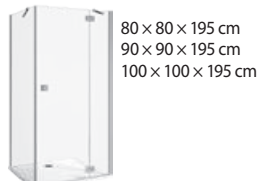

Faucets and shower accessories can be found in the chapter „FAUCETS AND SHOWER ACCESSORIES“.