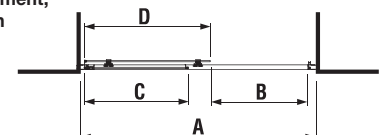

SHOWER SCREENS, ENCLOSURES, DOORS AND TRAYS /

NEW

CORNER SHOWER ENCLOSURE NION 4 PIECES

* Available from 3rd quarter of 2021

JIKA•perla
GLASS

Corner shower enclosure 800, 900 and 1000 mm, 550 mm radius, glossy silver-colour profile, 6mm transparent glass or arctic glass with special JIKA perla GLASS treatment, chromed handles.

Article number	Dimension (mm)	Height (mm)	Thickness (mm)	Glass design
H2532N10026681	800	1950	6	transparent
H2532N20026681	900	1950	6	transparent
H2532N30026681	1000	1950	6	transparent
H2532N10026661	800	1950	6	arctic
H2532N20026661	900	1950	6	arctic
H2532N30026661	1000	1950	6	arctic

charge 668 – transparent glass
charge 666 – arctic decor

Article number	Dimensional options (mm)		Dimension (mm) B	Dimension (mm) C	Entrance width (mm) D
	A min	A max			
H2532N1	780	795	210	390	400
H2532N2	880	895	310	390	530
H2532N3	980	995	410	390	530

All shower enclosures are exclusively supplied with the JIKA perla GLASS finish on the inner side of the screen.

NEW

SQUARE SHOWER ENCLOSURE NION 4 PIECES

* Available from 3rd quarter of 2021

JIKA•perla
GLASS

Shower enclosure 800, 900 and 1000 mm, square, glossy silver-colour profile, 6mm transparent glass or arctic design glass with special JIKA perla GLASS treatment, chromed handles.

Article number	Dimension (mm)	Height (mm)	Thickness (mm)	Glass design
H2512N10026681	800	1950	6	transparent
H2512N20026681	900	1950	6	transparent
H2512N30026681	1000	1950	6	transparent
H2512N10026661	800	1950	6	arctic
H2512N20026661	900	1950	6	arctic
H2512N30026661	1000	1950	6	arctic

charge 668 – transparent glass
charge 666 – arctic decor

Article number	Dimensional options (mm)		Dimension (mm) B	Dimension (mm) C	Entrance width (mm) D
	A min	A max			
H2512N1	780	795	326	386	420
H2512N2	880	895	376	436	490
H2512N3	980	995	426	486	560