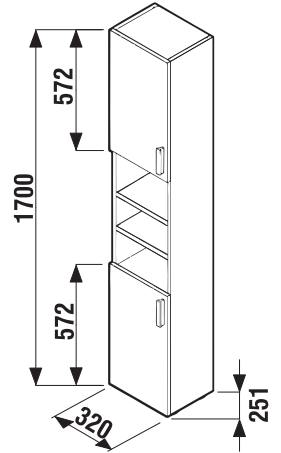

ACCESSORIES /

FEET FOR THE LYRA VANITY UNITS

Article number	Description
H4944010390001	feet, chrome-plated, 1 pair, 237-247 mm

Benefits of bathroom furniture