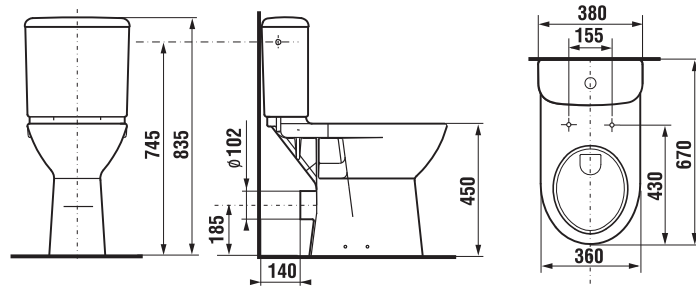

SEAT AND COVER DEEP BY JIKA

Article number	Description
H8932813000631	duroplast seat and cover Deep by Jika, steel hinges
H8932813000001	duroplast seat and cover Deep by Jika, plastic hinges
H8932823000001	duroplast seat without cover, plastic hinges
H8932823000631	duroplast seat without cover, steel hinges, only in white colour
H8932843000001	duroplast seat and cover Deep by Jika, with lowering system Slowclose, steel hinges