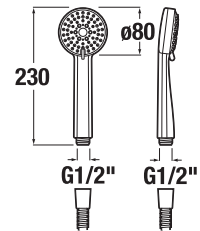

Article number H3611R20043311 **Description** hand shower $\varnothing$ 80 mm, 3 functions, chrome