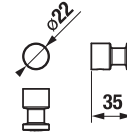

## TOWEL HOOK **GENERIC**

Article number	Description
H3813D30040001	towel hook, chrome