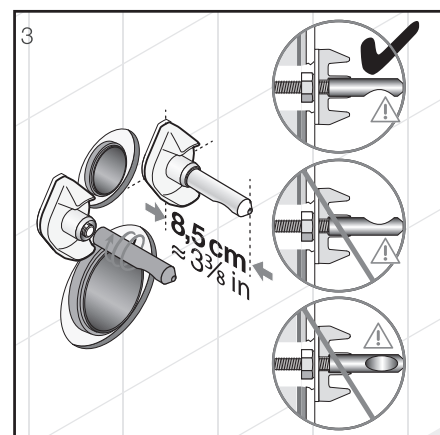

Installation Mio rimless

You can find an installation video at www.youtube.com