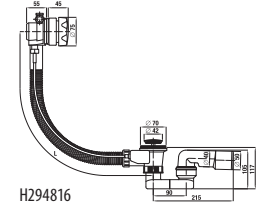

BATHTUBS AND BATH SCREENS /

BATHTUB OVERFLOWS

Article number	Description
H2948150040001	automatic overflow including siphon 40/50 mm, length 550 mm, plastic body of overflow
H2948160040001	automatic overflow including siphon 40/50 mm, length 550 mm, brass body of overflow
H2948170040001	automatic overflow with inlet, including siphon 40/50 mm, length 550 mm, plastic body of overflow
H2948180040001	automatic overflow with inlet, including siphon 40/50 mm, length 550 mm, brass body of overflow

H294815

BATHTUB ACCESSORIES

Article number	Description
H2941020040001	spare handles – 2 pieces (chrome-plated) for Praga, Alma bathtubs
H2940000000001	adjustable metal feet – 2 pcs Riga mini
H2940120000001	adjustable metal feet – 2 pcs Alma, Tanza Plus, Tanza and Riga
H2940130000001	adjustable metal feet – 2 pcs Praga
H2948150040001	automatic overflow including siphon 40/50 mm, length 550 mm, plastic body of overflow
H2948170040001	automatic overflow with inlet, including siphon 40/50 mm, length 550 mm, plastic body of overflow

Maximum load-carrying capacity for all types of bathtub feet (both plastic and iron) equals to bathtub volume plus 200 kg. Nevertheless, according to EN 14516 standard, sufficient bathtub feet carrying capacity equals to bathtub volume plus 100 kg.

HEIGHT OF STEEL BATHTUBS WITH FEET

Bathtub	Height of feet		Height of bathtub
	min	max	
PRAGA	180	195	590–605
ALMA	170	185	560–575
RIGA	170	185	RIGA 2–4 545–560 RIGA 5–7 560–575
RIGA 105	155	175	530–550
TANZA	170	185	555–570