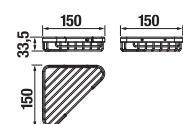

Article number	Description
H3853D30040301	wired container, corner, 150x150 mm, chrome