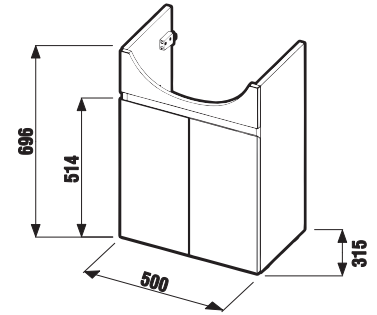

You can utilize every bit of space in your bathroom for your daily hygiene necessities. Ideal solutions include drawers of various sizes offered by some Lyra vanity units.