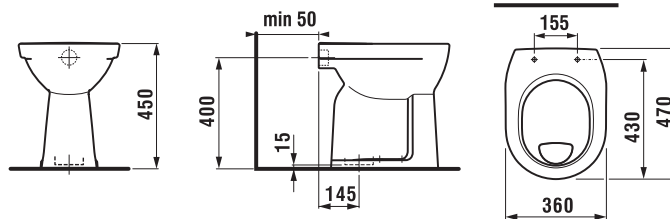

WC COMBINATIONS, FLOORSTANDING WCs AND BIDETS /

FREESTANDING WC WITH HORIZONTAL OUTLET LYRA PLUS

Article number	Description	Outlet
H8253860000001	freestanding WC, wash-out flushing, horizontal outlet, open water rim	→ x
Optional:		
H8929510000001	Laufen duroplast seat and cover, steel hinges	

FREESTANDING WC WITH VERTICAL OUTLET LYRA PLUS

Article number	Description	Outlet
H8253870000001	freestanding WC, wash-out flushing, vertical outlet, open water rim	↓ x
Optional:		
H8929510000001	Laufen duroplast seat and cover, steel hinges	

BIDET LYRA PLUS

Article number	Description
H8323810003041	bidet
Optional:	
H8929990000001	installation kit for bidet

Floorstanding WCs recommended to be combined with H893710, see page 163.