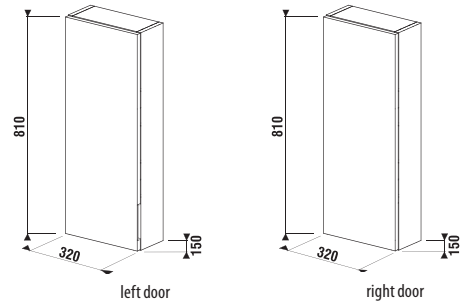

Article number	Description	Colour	
		white/ glossy front	oak
H43J4241105001	medium shallow cabinet, 1 door (left hinged), 2 glass shelves	x	
H43J4241105191	medium shallow cabinet, 1 door (left hinged), 2 glass shelves		x
H43J4241205001	medium shallow cabinet, 1 door (right hinged), 2 glass shelves	x	
H43J4241205191	medium shallow cabinet, 1 door (right hinged), 2 glass shelves		x