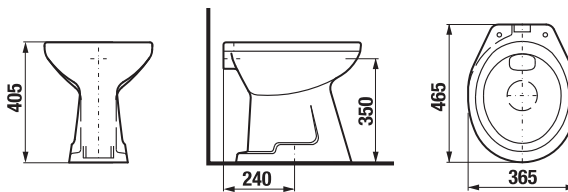

Optional:

H8933703000001	duroplast seat and cover Dino, plastic hinges
H8933703000631	duroplast seat and cover Dino, steel hinges
H8932710000001	thermoplast seat and cover Zeta, plastic hinges, adjustable length of 400–440 mm
H8977010000001	rubber insert - water supply sealing
H8929990000001	installation kit for WC

WE RECOMMEND COMBINING WITH

PAGE 133