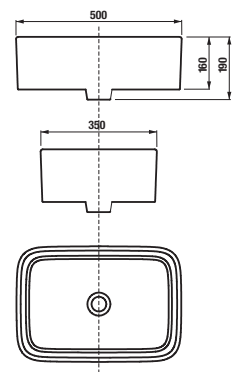

WASHBASINS / CUBITO PURE DESIGN LINE /

WASHBASIN BOWL CUBITO PURE ROUND

JIKA • perla

Article number Description

H818420xxx1121 round washbasin bowl, Ø 400×160

Optional:

H3747100040001 washbasin siphon Mio 5/4" – 32 mm, brass, chrome

H3747300040001 washbasin siphon Cubito 5/4" – 32 mm, brass, chrome

H8981840000001 Laufen washbasin outlet, always open, with ceramic cover

For washbasin bowls without overflow use flow wastes only.

We recommend combining it with a Cubito-N sink faucet or Mio-N faucet for washbasin bowls. Suitable for installation on a furniture washtop, more on page 73. A template for the cut-out is included in the washbasin package.

WASHBASIN BOWL CUBITO PURE RECTANGULAR

JIKA • perla

Article number Description

H818423xxx1121 rectangular washbasin bowl, 500×350×160

Optional:

H3747100040001 washbasin siphon Mio 5/4" – 32 mm, brass, chrome

H3747300040001 washbasin siphon Cubito 5/4" – 32 mm, brass, chrome

H8981840000001 Laufen washbasin outlet, always open, with ceramic cover

For washbasin bowls without overflow use flow wastes only.

We recommend combining it with a Cubito-N sink faucet or Mio-N faucet for washbasin bowls. Suitable for installation on a furniture washtop, more on page 73. A template for the cut-out is included in the washbasin package.

** circular cutout for washbasin siphon according to template

** circular cutout for washbasin siphon according to template

Product number xxx = colour number (000 white, 100 JIKA perla).

PROJECT AND OTHER PRODUCTS