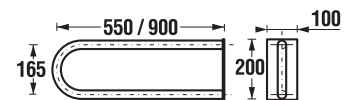

BARRIER-FREE BATHROOM /

Stainless steel design

- High-quality AISI 430 stainless steel, $\varnothing$ 28 mm, thickness 1.5 mm
- Easy-to-clean, durable and hygienic surface
- 120 kg load-carrying capacity of folding handles and seats (depending on the material the product is anchored to!)
- Wide range of applications for toilets, showers, bathtubs, etc.
- 30-year warranty

White design

- Economical design line of handles
- Material: Steel pipe, $\varnothing$ 28 mm, thickness 1.5 mm
- Surface treatment: Hot-dip galvanized + white powder coated
- 120 kg load-carrying capacity of folding handles and seats (depending on the material the product is anchored to!)
- Two-year warranty

SHOWER HANDRAIL

Stainless steel design

Article number	Description
H3897120030001	shower handrail, 750 x 450 mm, stainless steel, left (shown in picture)
H3897220030001	shower handrail, 750 x 450 mm, stainless steel, right

White design

Article number	Description
H3897120000001	shower handrail, 750 x 450 mm, left, white
H3897220000001	shower handrail, 750 x 450 mm, left, white

UNIVERSAL HANDRAIL

Stainless steel design

Article number	Description
H3897110030001	universal handrail, 300 mm, stainless steel
H3897210030001	universal handrail, 600 mm, stainless steel

White design

Article number	Description
H3897110000001	universal handrail, 300 mm, white
H3897210000001	universal handrail, 600 mm, white

SUPPORT HANDLE

Stainless steel design

Article number	Description
H3897140030001	support handle, 550 mm, fixed, stainless steel
H3897240030001	support handle, 900 mm, fixed, stainless steel

White design

Article number	Description
H3897140000001	support handle, 550 mm, fixed, white
H3897240000001	support handle, 900 mm, fixed, white

SUPPORT HANDLE, FOLDING