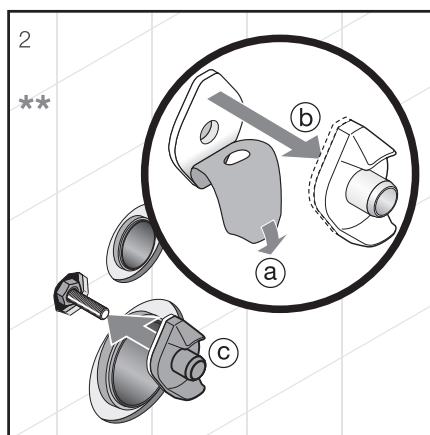

Installation with levelling tape **H8929920000001** and damper kit **H8926950000001**:

Installation Mio rimless