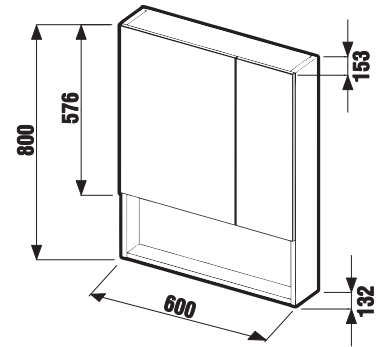

MIRRORS AND LIGHTING /

MIRROR CABINET LYRA 60 × 80 CM

Article number   **Description**

H4532410383041   mirror cabinet 60 × 80 cm

MIRROR CABINET LYRA 77,5 × 80 CM

Article number   **Description**

H4532510383041   mirror cabinet 77,5 × 80 cm