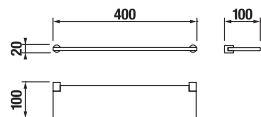

Article number	Description
H3853A10040001	glass shelf with holders, wall mounted, L=400 mm, frosted glass/chrome