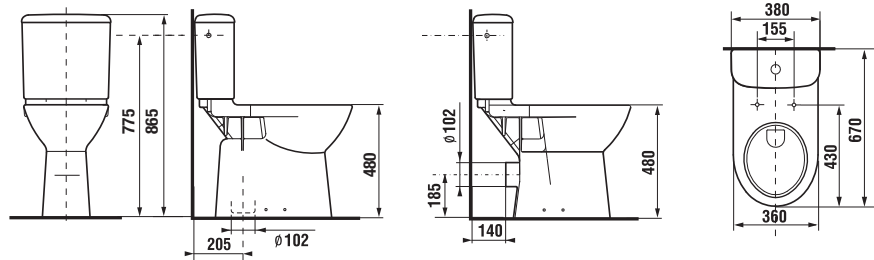

### Optional:

H8932813000631	duroplast seat and cover Deep by Jika, steel hinges
H8932813000001	duroplast seat and cover Deep by Jika, plastic hinges
H8932823000001	duroplast seat without cover, plastic hinges
H8932823000631	duroplast seat without cover, steel hinges, only in white colour
H8932843000001	duroplast seat and cover Deep by Jika, with lowering system Slowclose, steel hinges