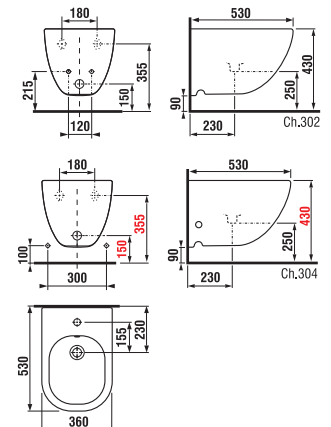

WALLHUNG WCs AND BIDETS /

WALLHUNG WC MIO RIMLESS

Article number	Description
H820714xxx0001	wallhung WC rimless, washdown 4,5 / 3l (Easyfit installation kit included)

Optional:	
H8917100000631	duroplast WC seat and cover (suitable for H820712, H820714 WC, stainless steel clamps, removable)
H8917110000631	duroplast WC seat and cover (suitable for H820712, H8207144 WC, stainless steel clamps, removable, Slowclose system)
H8929920000001	Laufen levelling tape
H8926950000001	Laufen noise damper kit
H8946140000001	Laufen leveling paste

The correct setting for the valve in the concealed module is a flushing volume of 4,5 / 3 liters.

WE RECOMMEND COMBINING WITH PAGE 133

Please mind the connection height.

WALLHUNG WC MIO WITH CLOSED WATER RIM

Article number	Description
H820712xxx0001	wallhung WC with closed water rim, washdown 4,5/3l (Easyfit installation kit included)

Optional:	
H8917100000631	duroplast WC seat and cover (suitable for H820712, H820714 WC, stainless steel clamps, removable)
H8917110000631	duroplast WC seat and cover (suitable for H820712, H8207144 WC, stainless steel clamps, removable, Slowclose system)
H8929920000001	Laufen levelling tape
H8926950000001	Laufen noise damper kit
H8946140000001	Laufen leveling paste

WE RECOMMEND COMBINING WITH PAGE 133

Please mind the connection height.

DUROPLAST SEAT AND COVER MIO

Article number	Description
H8917100000631	duroplast WC seat and cover (suitable for H820712, H820714 WC, stainless steel clamps, removable)
H8917110000631	duroplast WC seat and cover (suitable for H820712, H820714 WC, stainless steel clamps, removable, Slowclose system)