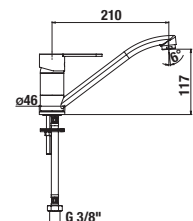

FAUCETS AND SHOWER ACCESSORIES /

Lyra Smart

Benefits

- Ceramic cartridges, Ø 35 mm
- Aerators are made from a special material preventing scale deposition, thus eliminating difficult scrubbing
- Wall mounted bathtub and shower faucets feature non-return valves preventing siphonage of dirty water
- Wide range of shower accessories

Aerator Neoperl concealed - flow rate 5 l/min

for washbasin and sink faucets, the possibility of choosing an aerator with different flow rates

WASHBASIN FAUCET LYRA SMART

Article number	Description
H3111Z10041101	single lever basin mixer, fixed spout 107 mm, without waste, flow rate 5 l/min, chrome
H3111Z10041111	single lever basin mixer, fixed spout 107 mm, with metal pop-up waste, flow rate 5 l/min, chrome

Optional:

H3747100040001	washbasin siphon Mio 5/4" - 32 mm, brass, chrome
H3917100040001	Click-clack basin waste, 5/4", chrome

WALL MOUNTED SINK FAUCET LYRA SMART

Article number	Description
H3111Z70042201	single lever kitchen mixer, wall mounted, swivel spout 150 mm, chrome
H3111Z70042301	single lever kitchen mixer, wall mounted, swivel spout 210 mm, chrome
H3111Z70042401	single lever kitchen mixer, wall mounted, swivel spout 300 mm, chrome

Optional:

H3747100040001	washbasin siphon Mio 5/4" - 32 mm, brass, chrome
H3917100040001	Click-clack basin waste, 5/4", chrome

SINK FAUCET LYRA SMART

Article number	Description
H3511Z10042201	single lever sink mixer, deck mounted, low swivel spout 143 mm, chrome

SINK FAUCET LYRA SMART

Article number	Description
H3511Z10042301	single lever sink mixer, deck mounted, low swivel spout 210 mm, chrome