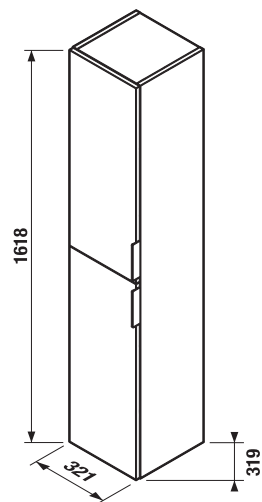

We deliver the Tigo furniture pre-assembled, ready for immediate use.

Tigo furniture can be combined with Clear mirrors in the Mirrors and Lighting chapter.

Glass shelf thickness is 6 mm.