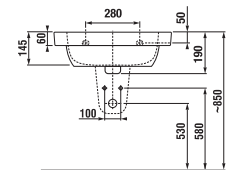

WASHBASINS / DEEP BY JIKA DESIGN LINE /

WASHBASIN DEEP BY JIKA 65 CM

Article number	Description	yyy: 104
H8126140001041	washbasin 65 cm	X
H8196110000001	siphon cover with installation kit (art. nr.: H8900130000001)	

Optional:

H8903490000001	installation kit for washbasins
H3747100040001	washbasin siphon Mio 5/4" – 32 mm, brass, chrome
H8942490000001	siphon, chromed ABS, height-adjustable from 175 to 270 mm, high of water seal 75 mm, flow-rate capacity of 45 l, with decorative rings (can also be used without decorative rings)

VANITY UNIT FOR WASHBASIN DEEP BY JIKA 65 CM

Article number	Description	Colour		
		white	ash	golden oak
H4541344345001	vanity unit for washbasin 65 cm, 1 drawer, rounded front	X		
H4541344343401	vanity unit for washbasin 65 cm, 1 drawer, rounded front		X	
H4541344343411	vanity unit for washbasin 65 cm, 1 drawer, rounded front			X

TALL CABINET DEEP BY JIKA

Article number	Description	Colour		
		white	ash	golden oak
H4541514345001	tall cabinet, wallhung, left door	X		
H4541514343401	tall cabinet, wallhung, left door		X	
H4541514343411	tall cabinet, wallhung, left door			X
H4541524345001	tall cabinet, wallhung, right door	X		
H4541524343401	tall cabinet, wallhung, right door		X	
H4541524343411	tall cabinet, wallhung, right door			X