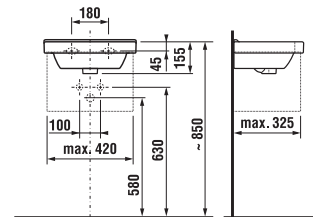

DROP-IN WASHBASINS / CUBITO PURE DESIGN LINE /

SMALL WASHBASIN CUBITO 45 CM

Article number Description

H811422xxx1041 small washbasin 45 cm

Optional:

H8903490000001 installation kit for washbasins

H3747100040001 washbasin siphon Mio 5/4" – 32 mm, chrome, brass

H3747300040001 washbasin siphon Cubito 5/4" – 32 mm, brass, chrome

VANITY UNIT FOR SMALL WASHBASIN CUBITO 45 CM

Article number Description

H4014213015001 vanity unit for small washbasin 45x34 cm H811422, 1 drawer

H4014213015191 vanity unit for small washbasin 45x34 cm H811422, 1 drawer

Colour

white/glossy front oak

x

x

Please combine these vanity units with the space-saving JIKA siphon H8942460000001.

NOTE: the spacing for corner valves in this case must be 200 mm.

DROP-IN WASHBASIN CUBITO

Article number Description

H817422xxx1041 drop-in washbasin 55 cm, 1 tap hole

ACCESSORIES /

WASHBASIN SIPHON

Article number Description

H3747300040001 washbasin siphon Cubito 5/4" – 32 mm, brass, chrome

H3747100040001 washbasin siphon Mio 5/4" – 32 mm, brass, chrome

WASHBASIN SIPHON AND SPACE-SAVING SIPHON

Article number Description

H8942460000001 space-saving siphon, distance between the corner valves is 200 mm, DN40

H8907320000001 plastic washbasin/urinal siphon