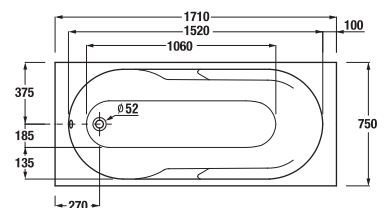

BATHTUBS AND BATH SCREENS /

BATH SCREEN TIGO 1 PIECE STRAIGHT

Bath screen 600 mm left/right, 1-piece, polished silver profile, 6 mm thick transparent glass with JIKA perla Glass finish.

Article number	Width (mm)	Height (mm)	Thickness (mm)	Glass design
H2562140026681*	600	1500	6	transparent glass

* article number changed 06/2021

Product available from the 3rd quarter of 2021.

JIKA perla GLASS

ACRYLIC BATHTUB LYRA

Areas shown in this colour are not recommended for placing a bathtub outlet or a bathtub mixer outlet.

These areas are recommended for placing a bathtub outlet or a bathtub mixer outlet.

E = edge width of bathtub

Article number	Description	Capacity
H2298390000001	bathtub 1 500 × 700 mm, including support feet	124 l
H2308390000001	bathtub 1 600 × 700 mm, including support feet	159 l
H2288390000001	bathtub 1 600 × 750 mm, including support feet	170 l
H2318390000001	bathtub 1 700 × 700 mm, including support feet	178 l
H2328390000001	bathtub 1 700 × 750 mm, including support feet	180 l

Optional:

H2968320000001	front panel 1 700 × 560 mm
H2968310000001	front panel 1 600 × 560 mm
H2968300000001	front panel 1 500 × 500 mm
H2968370000001	side panel 750 × 560 mm
H2968360000001	side panel 700 × 560 mm
H2968380000001	side panel 700 × 500 mm
H2948150040001	automatic overflow including siphon 40/50 mm, length 550 mm, plastic body of overflow
H2948160040001	automatic overflow including siphon 40/50 mm, length 550 mm, brass body of overflow
H2948170040001	automatic overflow with inlet, including siphon 40/50 mm, length 550 mm, plastic body of overflow
H2948180040001	automatic overflow with inlet, including siphon 40/50 mm, length 550 mm, brass body of overflow

For pictures and technical charts of bathtub overflows, please see page 196.

Dimension