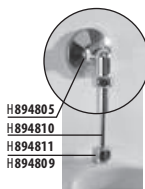

inlet fitting, suitable for sensoric control

Optional:	Description
H894805	elbow 1/2"-1/2"
H894809	rubber sealing for urinals
H894810	tube d = 14 mm
H894811	cap
H892003	plastic siphon (horizontal/vertical outlet)*/**