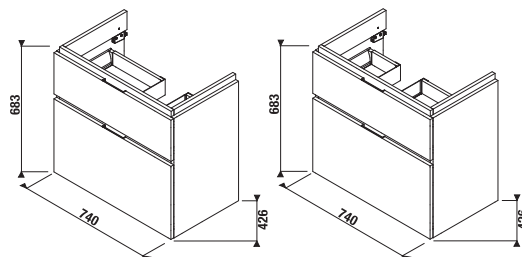

Article number Description

Article number	Description	Colour	
		white/glossy front	oak
H40J4254035001	vanity unit for washbasin 75 cm H812421, 2 drawers, cut out on the right	x	
H40J4254035191	vanity unit for washbasin 75 cm H812421, 2 drawers, cut out on the right		x
H40J4254045001	vanity unit for washbasin 75 cm H812422, 2 drawers, cut out on the left	x	
H40J4254045191	vanity unit for washbasin 75 cm H812422, 2 drawers, cut out on the left		x

Optional:

H4944010390001	legs for wall mounted sink cabinets, chrome (1 pair)