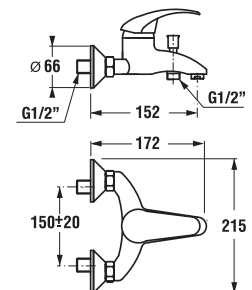

FAUCETS AND SHOWER ACCESSORIES /

PULL-OUT SINK FAUCET LYRA

Article number	Description
H3512710043001	single lever sink mixer, deck mounted, with pull-out hand shower, 2 functions, chrome

SHOWER FAUCET WITHOUT SHOWER SET LYRA

Article number	Description
H3312770040001	single lever shower mixer, wall mounted, without shower set, chrome

Optional:

H3651R00043611	shower set (hand shower $\varnothing$ 100 mm, 3 functions, shower holder, shower hose 1700 mm), chrome
H3651R00043731	shower set (hand shower $\varnothing$ 100 mm, 3 functions, sliding bar 700 mm, shower hose 1700 mm), chrome

SHOWER CONCEALED FAUCET LYRA

Article number	Description
H3312760040001	single lever shower concealed mixer, complete, chrome

Optional:

H3651R00043611	shower set (hand shower $\varnothing$ 100 mm, 3 functions, shower holder, shower hose 1700 mm), chrome
H3651R00043731	shower set (hand shower $\varnothing$ 100 mm, 3 functions, sliding bar 700 mm, shower hose 1700 mm), chrome

BATH/SHOWER FAUCET WITHOUT SHOWER SET LYRA

Article number	Description
H3212770040001	single lever bath-shower mixer, wall mounted, without shower set, chrome

Optional:

H3651R00043611	shower set (hand shower $\varnothing$ 100 mm, 3 functions, shower holder, shower hose 1700 mm), chrome
H3651R00043731	shower set (hand shower $\varnothing$ 100 mm, 3 functions, sliding bar 700 mm, shower hose 1700 mm), chrome

BIDET FAUCET LYRA

Article number	Description
H3412710040011	single lever bidet mixer, with metal pop-up waste, chrome

It is recommended to combine with Rio accessories.