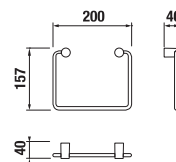

Article number	Description
H3813A40044001	towel ring, L=200 mm, chrome