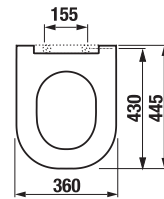

Article number	Description
H8917100000631	duroplast WC seat and cover (suitable for H820712, H820714 WC, stainless steel clamps, removable)
H8917110000631	duroplast WC seat and cover (suitable for H820712, H820714 WC, stainless steel clamps, removable, Slowclose system)

Spare parts:	
H8907160000631	fast-clamping steel hinges for seat and cover Mio-N H891710/H891711
H8907190000001	bolt caps for duroplast seat and cover H891710/H891711