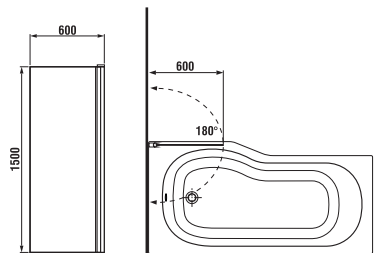

Bath screen 600 mm left/right, 1-piece, polished silver profile, 6 mm thick transparent glass with JIKA perla Glass finish.

Article number	Width (mm)	Height (mm)	Thickness (mm)	Glass design
H2562140026681*	600	1500	6	transparent glass

* article number changed 06/2021