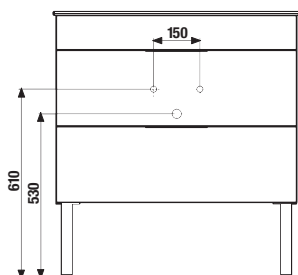

# CONNECTION DIMENSIONS FOR FURNITURE / CUBE /

It is recommended to combine Cube design line with mirrors of Clear and Lyra design line found in section Mirrors and lighting.