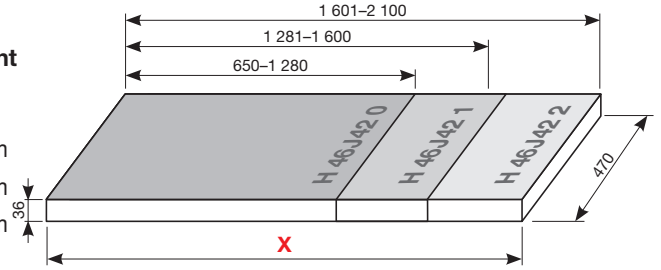

## WASHTOP WITHOUT CUT-OUT

(available in these colours: oak - 519, white - 500)

Choose one of the three counter types; enter the surface treatment (batch) and the specific length you want **x**:

- H 46J42 0** 650–1 280 mm colour ..... length **x** ..... mm
- H 46J42 1** 1 281–1 600 mm colour ..... length **x** ..... mm
- H 46J42 2** 1 601–2 100 mm colour ..... length **x** ..... mm  
pcs .....