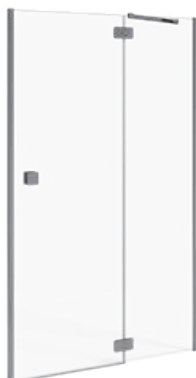

Article number	Dimensional options (mm)	
	A min	A max
H2974210026681	785	795
H2974220026681	885	895
H2974230026681	985	995

Can be combined with single-panel frameless doors.