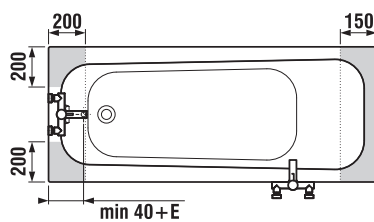

ACRYLIC BATHTUB LYRA

Areas shown in this colour are not recommended for placing a bathtub outlet or a bathtub mixer outlet.

These areas are recommended for placing a bathtub outlet or a bathtub mixer outlet.

E = edge width of bathtub

Article number	Description	Capacity
H2298390000001	bathtub 1 500 × 700 mm, including support feet	124 l
H2308390000001	bathtub 1 600 × 700 mm, including support feet	159 l
H2288390000001	bathtub 1 600 × 750 mm, including support feet	170 l
H2318390000001	bathtub 1 700 × 700 mm, including support feet	178 l
H2328390000001	bathtub 1 700 × 750 mm, including support feet	180 l

Optional:

H2968320000001	front panel 1 700 × 560 mm
H2968310000001	front panel 1 600 × 560 mm
H2968300000001	front panel 1 500 × 500 mm
H2968370000001	side panel 750 × 560 mm
H2968360000001	side panel 700 × 560 mm
H2968380000001	side panel 700 × 500 mm
H2948150040001	automatic overflow including siphon 40/50 mm, length 550 mm, plastic body of overflow
H2948160040001	automatic overflow including siphon 40/50 mm, length 550 mm, brass body of overflow
H2948170040001	automatic overflow with inlet, including siphon 40/50 mm, length 550 mm, plastic body of overflow
H2948180040001	automatic overflow with inlet, including siphon 40/50 mm, length 550 mm, brass body of overflow

For pictures and technical charts of bathtub overflows, please see page 196.

Dimension

Dimension	A	C	H	P	Q
H2298390000001	1500	700	415	540	540-610
H2308390000001	1600	700	410	600	540-610
H2288390000001	1600	750	415	600	540-610
H2318390000001	1700	700	415	600	540-610
H2328390000001	1700	750	415	600	540-610