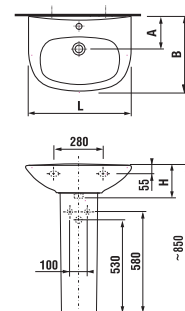

Article number	Description	yyy: 104	109
H810390000yyy1	washbasin 50 cm	X	X
H810391000yyy1	washbasin 55 cm	X	X
H810392000yyy1	washbasin 60 cm	X	X
H8199500000209	pedestal only for washbasins 50, 55, 60 cm		

Optional:
H8903490000001 installation kit for washbasins
H8942490000001 siphon, chromed ABS, height-adjustable from 175 to 270 mm, high of water seal 75 mm, flow-rate capacity of 45 l, with decorative rings (can also be used without decorative rings).