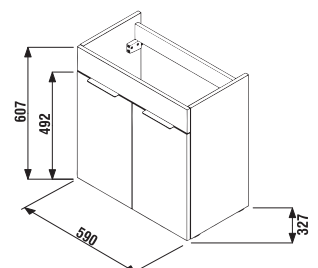

1. **1+1 PACK**
   cabinet + washbasin
   - Safe delivery
   - Space-saving transport packaging
   - Simple handling