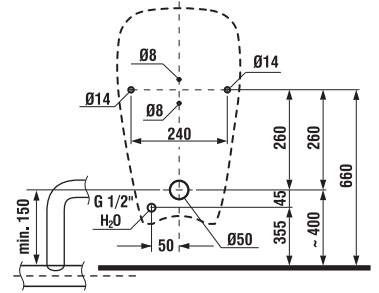

Battery box attached by a hook and loop tape at the bottom of ceramics. Battery service life - 1 year (also applies to public areas).

RECOMMENDED TO BE COMBINED WITH SUITABLE CONCEALED MODULE FOR URINALS

PAGE 133

1. 1 - water supply
2. 2 - electromagnetic valve
3. 3 - ceramic urinal
4. 4 - circuitry with a radar sensor with battery power supply
5. 5 - siphon
6. 6 - drain pipe, Ø50mm
7. 7 - interconnecting hoses
8. 8 - battery holder
9. 9 - corner valve for the water supply

H891062