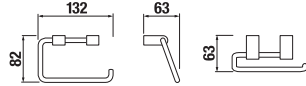

Article number	Description
H3843B20041001	toilet paper holder, without cover, chrome