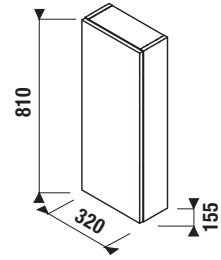

Article number	Description	Colour	
		white/glossy front	ash
H43J7141305001	medium shallow cabinet, 1 door left/right, 2 glass shelves	x	
H43J7141303421	medium shallow cabinet, 1 door left/right, 2 glass shelves		x