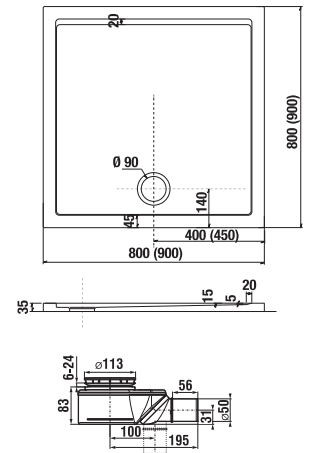

SHOWER SCREENS, ENCLOSURES, DOORS AND TRAYS /

SQUARE GELCOAT SHOWER TRAY PADANA

made in EU

Article number	Description
H2119310000001	square shower tray, 800 × 800 mm
H2119320000001	square shower tray, 900 × 900 mm

Padana shower trays are suitable for floor-level integration.

Padana trays are shallow; therefore we recommend H294230, siphon with increased flow rate of 54 l/min.

Optional:

H2942300000001	siphon for shower trays, $\varnothing$ 90 mm, stainless cover $\varnothing$ 113 mm, flow rate of 54 l/min, including mounting fixtures
H8991030000001	expansion tape between shower tray and wall, 290 × 50 mm

CORNER GELCOAT SHOWER TRAY PADANA

made in EU

Article number	Description
H2119330000001	shower tray, quadrant, 900 × 900 mm, cast marble, radius 550 mm

Padana shower trays are suitable for floor-level integration.

Padana trays are shallow; therefore we recommend H294230, siphon with increased flow rate of 54 l/min.

Optional:

H2942300000001	siphon for shower trays, $\varnothing$ 90 mm, stainless cover $\varnothing$ 113 mm, flow rate of 54 l/min, including mounting fixtures
H8991030000001	expansion tape between shower tray and wall, 290 × 50 mm