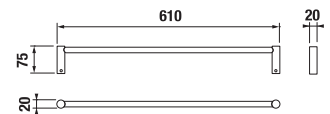

Article number	Description
H3813A20040001	towel rail, L=600 mm, chrome