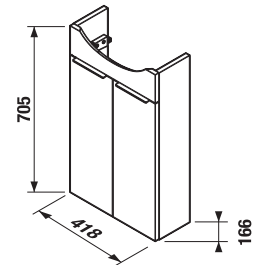

Article number Description

H40J2112005001 vanity unit for small washbasin 45x24 cm H815212, 2 doors, 1 drawer

H40J2112005141 vanity unit for small washbasin 45x24 cm H815212, 2 doors, 1 drawer

H8942460000001 space-saving siphon, distance between the corner valves is 200 mm, DN40

Colour

white

ash

x

x