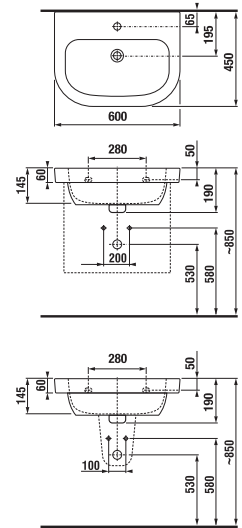

WASHBASINS / DEEP BY JIKA DESIGN LINE /

WASHBASIN DEEP BY JIKA 60 CM

Article number Description

yyy: 104 109

H812613000yyy1 washbasin 60 cm
H8196110000001 siphon cover with installation kit
(art. nr.: H8900130000001)

Optional:

H8903490000001 installation kit for washbasins
H3747100040001 washbasin siphon Mio 5/4" – 32 mm, brass, chrome
H8942490000001 siphon, chromed ABS, height-adjustable from 175 to 270 mm, high of water seal 75 mm, flow-rate capacity of 45 l, with decorative rings (can also be used without decorative rings)

VANITY UNIT FOR WASHBASIN DEEP BY JIKA 60 CM

Article number Description

Article number	Description	Colour		
		white	ash	golden oak
H4541334345001	vanity unit for washbasin 60 cm, 1 drawer, rounded front	x		
H4541334343401	vanity unit for washbasin 60 cm, 1 drawer, rounded front		x	
H4541334343411	vanity unit for washbasin 60 cm, 1 drawer, rounded front			x

Vanity unit with fully-extendable drawers provides a practical interior layout. The drawer is divided into two sections for optimal arrangement and order.

Rounded Deep by Jika furniture handles are shaped nicely to fit one's hand. They are made of stainless steel.

PROJECT AND OTHER PRODUCTS