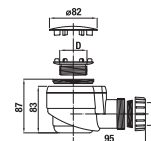

Antislip

You will not slip in your shower tray thanks to the special anti-slip surface.

Square shower trays Sofia are recommended in combination with the shower enclosures and doors Cubito Pure, and with the shower enclosures Lyra plus.