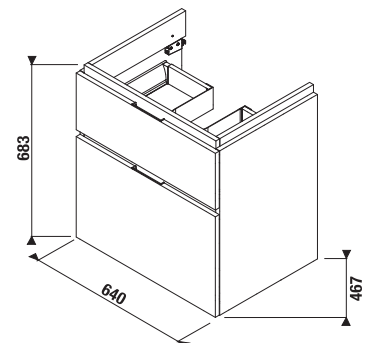

Article number	Description	Colour	
		white/glossy front	oak
H40J4244025001	vanity unit for washbasin 65 cm H810424, 2 drawers	x	
H40J4244025191	vanity unit for washbasin 65 cm H810424, 2 drawers		x

Optional:

H4944010390001	legs for wall mounted sink cabinets, chrome (1 pair)

Please combine these vanity units with the space-saving JIKA siphon H8942460000001.
NOTE: the spacing for corner valves in this case must be 200 mm.