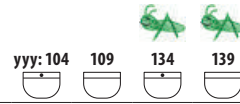

## WASHBASINS WITH PEDESTAL DEEP BY JIKA 50, 55, 60 and 65 CM

Article number Description

H812611000yyy1	washbasin 50 cm	x	x	x	x
H812612000yyy1	washbasin 55 cm	x	x		
H812613000yyy1	washbasin 60 cm	x	x		
H812614000yyy1	washbasin 65 cm	x			
H8196100000001	pedestal				