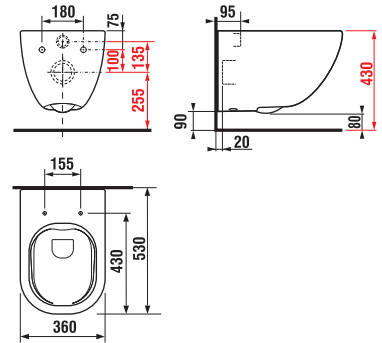

WALLHUNG WCs AND BIDETS /

WALLHUNG WC MIO RIMLESS

Article number	Description
H820714xxx0001	wallhung WC rimless, washdown 4,5 / 3l (Easyfit installation kit included)

Optional:	
H8917100000631	duroplast WC seat and cover (suitable for H820712, H820714 WC, stainless steel clamps, removable)
H8917110000631	duroplast WC seat and cover (suitable for H820712, H8207144 WC, stainless steel clamps, removable, Slowclose system)
H8929920000001	Laufen levelling tape
H8926950000001	Laufen noise damper kit
H8946140000001	Laufen leveling paste

The correct setting for the valve in the concealed module is a flushing volume of 4,5 / 3 liters.

WE RECOMMEND COMBINING WITH PAGE 133

Please mind the connection height.

WALLHUNG WC MIO WITH CLOSED WATER RIM

Article number	Description
H820712xxx0001	wallhung WC with closed water rim, washdown 4,5/3l (Easyfit installation kit included)

Optional:	
H8917100000631	duroplast WC seat and cover (suitable for H820712, H820714 WC, stainless steel clamps, removable)
H8917110000631	duroplast WC seat and cover (suitable for H820712, H8207144 WC, stainless steel clamps, removable, Slowclose system)
H8929920000001	Laufen levelling tape
H8926950000001	Laufen noise damper kit
H8946140000001	Laufen leveling paste

WE RECOMMEND COMBINING WITH PAGE 133

Please mind the connection height.

DUROPLAST SEAT AND COVER MIO

Article number	Description
H8917100000631	duroplast WC seat and cover (suitable for H820712, H820714 WC, stainless steel clamps, removable)
H8917110000631	duroplast WC seat and cover (suitable for H820712, H820714 WC, stainless steel clamps, removable, Slowclose system)