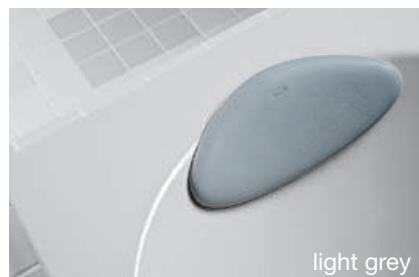

For pictures and technical charts of bathtub overflows, please see page 196.

light grey

Headrests made of polyurethane for your perfect comfort in the bathroom.
H2949800870001