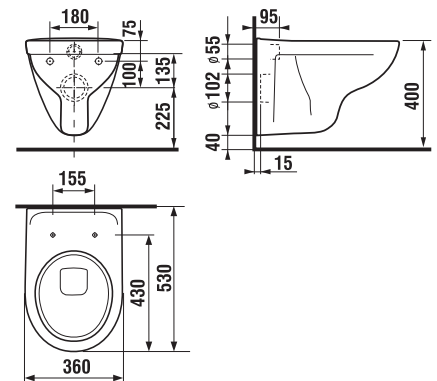

WE RECOMMEND COMBINING WITH PAGE 133

PROJECT AND OTHER PRODUCTS