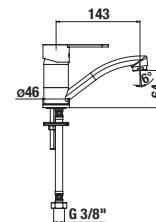

Article number	Description
H3511Z10042201	single lever sink mixer, deck mounted, low swivel spout 143 mm, chrome