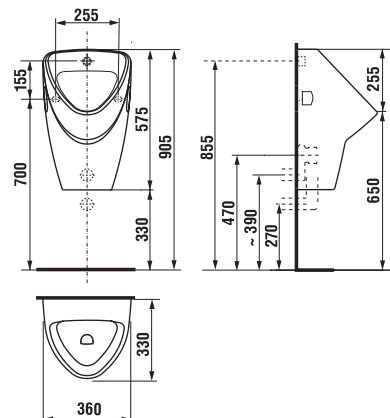

**ATTENTION!** Installation of Livo urinal requires bolts H892536 (thread length 40 mm).

**RECOMMENDED TO BE COMBINED WITH SUITABLE CONCEALED MODULE FOR URINALS**

PAGE 133