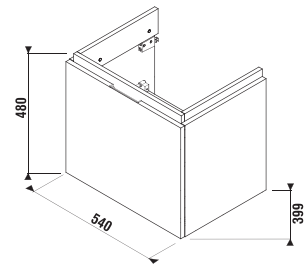

## VANITY UNIT FOR WASHBASIN CUBITO 55 CM

white/glossy front

oak

Article number	Description	Colour	
		white/glossy front	oak
H40J4223015001	vanity unit for washbasin 55 cm H810422, 1 drawer	x	
H40J4223015191	vanity unit for washbasin 55 cm H810422, 1 drawer		x