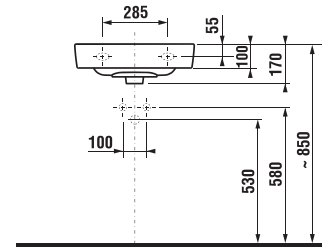

WASHBASINS / LYRA PLUS DESIGN LINE /

WASHBASIN LYRA PLUS 60 CM

Article number	Description	
H8103820001041	washbasin 60 cm	

Optional:

H8903490000001	installation kit for washbasins
H3747100040001	washbasin siphon Mio 5/4" – 32 mm, brass, chrome

VANITY UNIT FOR WASHBASIN LYRA PLUS VIVA 60 CM

Article number	Description	Colour white/ semi-gloss front
H40J3844023001	vanity unit with 2 drawers for washbasin 60 cm H810382	x

SMALL WASHBASIN LYRA PLUS 40 CM

Article number	Description	
H8153800001041	small washbasin 40 cm	

Optional:

H8903490000001	installation kit for washbasins
H8942490000001	siphon, chromed ABS, height-adjustable from 175 to 270 mm, high of water seal 75 mm, flow-rate capacity of 45 l, with decorative rings (can also be used without decorative rings)

VANITY UNIT FOR SMALL WASHBASIN LYRA PLUS VIVA 40 CM

Article number	Description	Colour white/ semi-gloss front
H40J3802003001	vanity unit with 1 door for small washbasin 40 cm H815380	x