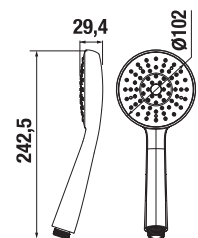

Article number H3611R20041511 **Description** hand shower $\varnothing$ 100 mm, 1 function, chrome