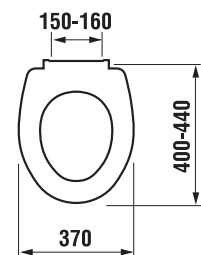

## THERMOPLAST, DUROPLAST SEAT AND COVER ZETA

Article number	Description
H8932710000001	thermoplast seat and cover Zeta, plastic hinges, adjustable length of 400–440 mm
H8932710000001	thermoplast seat Zeta, steel hinges (NOTE: limited length adjustability of 407–425 mm)
H8932740000001	duroplast seat and cover Zeta, plastic hinges, adjustable length
H8932760000001	duroplast seat and cover Zeta, Slowclose lowering mechanism, plastic hinges