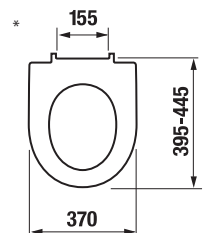

WC COMBINATIONS, FLOORSTANDING WCs AND BIDETS /

WC COMBINATION TIGO

Article number	Description	Water inlet
H8242160000001	WC pan, back to wall model, Vario outlet, uses 3/4.5 l in one flush, (recommended with tank H828212)	x
H8282120007411	WC cistern, water inlet on the side, incl. an element against the formation of condensation	x
H8242160002311	WC pan, back to wall model, Vario outlet, uses 3/4.5 l in one flush, (recommended with tank H828213)	x
H8282130007421	WC cistern, bottom water inlet, without element against the formation of condensation	x
Optional:		
H8903840000631	duroplast seat and cover, fast-clamping, steel hinges	
H8903850000631	duroplast seat and cover, fast-clamping, Slowclose, steel hinges	
H8933843000631	duroplast seat and cover, steel hinges	
H8990250000001	Laufen outlet elbow for distances 220–305 mm, vertical	
Spare parts:		
H8282120000001	WC cistern, water inlet on the side, without element against the formation of condensation	
H8282130000001	WC cistern, water bottom on the side, without element against the formation of condensation	
H8282140000001	cover to cistern	
H8974850000001	plastic element against the formation of condensation	
AH0000100R	outlet valve Dual Flush	
H8913530000001	inlet valve side 3/8", white	
H8913540000001	inlet valve bottom 1/2", white	
H8913630000001	push button	
H8917530000001	installation kit for standing toilets and bidets with concealed mounting	
H8941710000001	gasket	

SEAT AND COVER TIGO

Article number	Description
H8933843000631	duroplast seat and cover, steel hinges

DUROPLAST SEAT AND COVER LYRA PLUS