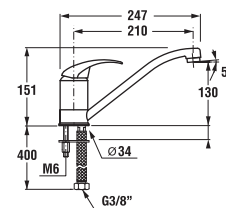

Article number	Description
H3112710040101	single lever sink mixer, deck mounted, low swivel spout 143 mm, chrome