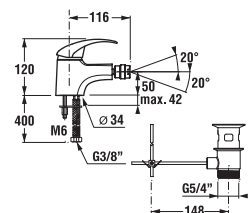

It is recommended to combine with Rio accessories.