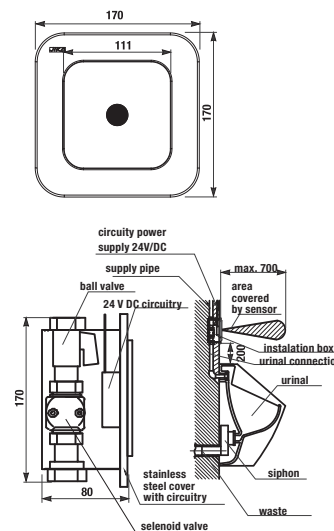

Product includes compression-moulded stainless steel cover with control circuits, plastic installation box with a solenoid valve, ball valve and brass screw connections.