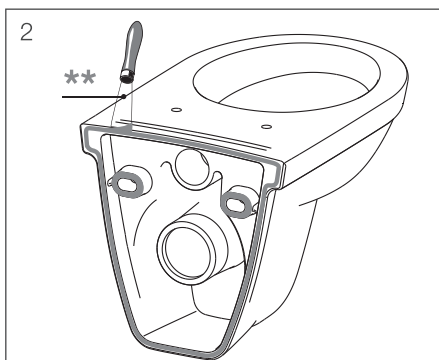

** Apply levelling paste layer of 5-10 mm.