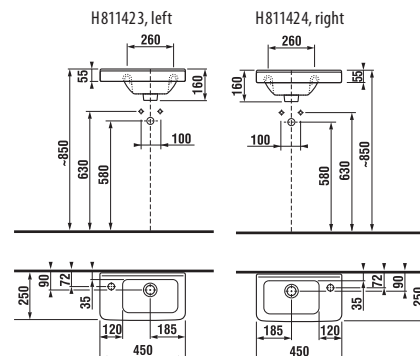

SMALL WASHBASIN / CUBITO PURE DESIGN LINE /

ASYMMETRIC SMALL WASHBASIN CUBITO 45 CM

JIKA • perla

Article number	Description	yyy: 105	106
H811423xxxyyy1	asymmetric small washbasin 45 cm, with installation kit, left	x	
H811424xxxyyy1	asymmetric small washbasin 45 cm, with installation kit, right		x

Optional:

H3747100040001	washbasin siphon Mio 5/4" – 32 mm, chrome, brass
H3747300040001	washbasin siphon 5/4" – 32 mm, chrome, brass

VANITY UNIT FOR ASYMMETRIC SMALL WASHBASIN CUBITO 45 CM

Article number	Description	Colour	
		white/glossy front	oak
H40J4201005001	vanity unit for asymmetric small washbasin 45x25 cm H811423/4, tilting doors	x	
H40J4201005191	vanity unit for asymmetric small washbasin 45x25 cm H811423/4, tilting doors		x
H40J4202005001	vanity unit for asymmetric small washbasin 45x25 cm H811423/4, 2 doors	x	
H40J4202004611	vanity unit for asymmetric small washbasin 45x25 cm H811423/4, 2 doors		x
H40J4202005191	vanity unit for asymmetric small washbasin 45x25 cm H811423/4, 2 doors		x

Please combine these vanity units with the space-saving JIKA siphon H8942460000001.
NOTE: the spacing for corner valves in this case must be 200 mm.