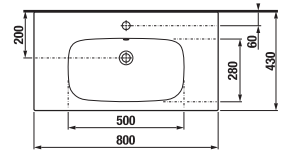

Article number	Description	Colour	
		white	ash
H41J6154023001	vanity unit with 2 drawers incl. washbasin 80 cm	x	
H41J6154025141	vanity unit with 2 drawers incl. washbasin 80 cm		x

Optional:	Price
H3747100040001	washbasin siphon Mio 5/4" – 32 mm, brass, chrome
H8942460000001	space-saving siphon, distance between the corner valves is 200 mm, DN40

Can be combined with furniture legs: H4944021760001

1+1 PACK
cabinet + washbasin
- Safe delivery
- Space-saving transport packaging
- Simple handling

NEW