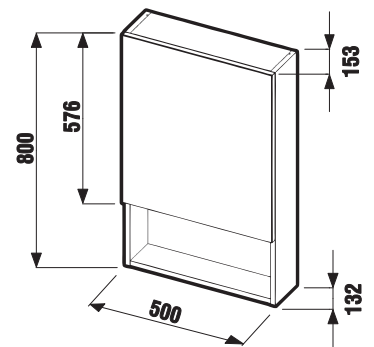

MIRRORS AND LIGHTING /

MIRRORS LYRA ON BOARD 40, 50, 60 AND 70 × 75 CM

Article number   **Description**

H4531810383041	mirror on board 40 × 75 cm
H4531910383041	mirror on board 50 × 75 cm
H4532010383041	mirror on board 60 × 75 cm
H4532110383041	mirror on board 70 × 75 cm

MIRROR CABINET LYRA 40 × 80 CM

Article number   **Description**

H4532210383041	mirror cabinet 40 × 80 cm

MIRROR CABINET LYRA 50 × 80 CM

Article number   **Description**

H4532310383041	mirror cabinet 50 × 80 cm