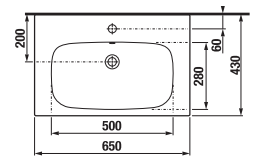

Article number	Description	Colour	
		white	ash
H41J6144023001	vanity unit with 2 drawers incl. washbasin 65 cm	x	
H41J6144025141	vanity unit with 2 drawers incl. washbasin 65 cm		x

Optional:	Price
H3747100040001	washbasin siphon Mio 5/4" – 32 mm, brass, chrome
H8942460000001	space-saving siphon, distance between the corner valves is 200 mm, DN40

Can be combined with furniture legs: H4944021760001

1+1 PACK
cabinet + washbasin
- Safe delivery
- Space-saving transport packaging
- Simple handling

NEW