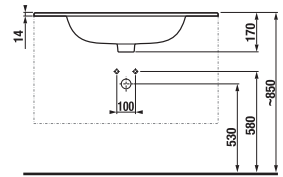

Article number	Description	Colour	
		white	ash
H41J6154023001	vanity unit with 2 drawers incl. washbasin 80 cm	x	
H41J6154025141	vanity unit with 2 drawers incl. washbasin 80 cm		x

Optional:	Price
H3747100040001	washbasin siphon Mio 5/4" – 32 mm, brass, chrome
H8942460000001	space-saving siphon, distance between the corner valves is 200 mm, DN40

Can be combined with furniture legs: H4944021760001

1+1 PACK
cabinet + washbasin
- Safe delivery
- Space-saving transport packaging
- Simple handling

NEW