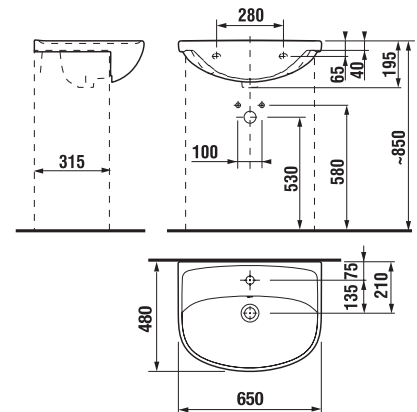

COUNTERTOP WASHBASIN LYRA PLUS 65 CM

Article number	Description	yyy: 104
H813384000yyy1	washbasin 65 cm	X
Optional:		
H8903490000001	installation kit for washbasins