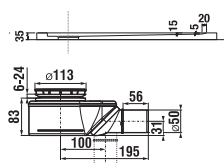

SHOWER SCREENS, ENCLOSURES, DOORS AND TRAYS /

Benefits of gelcoat shower trays

- The shower tray's smooth surfaces guarantee a perfectly hygienic environment.
- Gelcoat material is easy to clean and maintain.
- Shower trays are highly resistant, ensuring durable service for any bathroom.
- Thanks to their resistance to UV radiation, Padana shower trays will keep their brightness for a long time.
- Shower tray height is a mere 3.5 cm, making it look very subtle and graceful.

The Padana shower trays are made from innovative gelcoat material, and thanks to their special qualities they should not escape your attention. Limestone, the main product component, in combination with resins forms a very unique material. Combined with their minimalist design, Padana shower trays become a highlight of any bathroom.

RECTANGULAR GELCOAT SHOWER TRAY PADANA

made
in EU

Article number	Description
H2119340000001	rectangular shower tray, 1000 × 800 mm, cast marble
H2119380000001	rectangular shower tray, 1000 × 900 mm, cast marble
H2119350000001	rectangular shower tray, 1200 × 800 mm, cast marble
H2119390000001	rectangular shower tray, 1200 × 900 mm, cast marble

Padana shower trays are suitable for floor-level integration.

Padana trays are shallow; therefore we recommend H294230, siphon with increased flow rate of 54 l/min.

Optional:	Description
H2942300000001	siphon for shower trays, Ø 90 mm, stainless cover Ø 113 mm, flow rate of 54 l/min, including mounting fixtures
H8991030000001	expansion tape between shower tray and wall, 290 × 50 mm