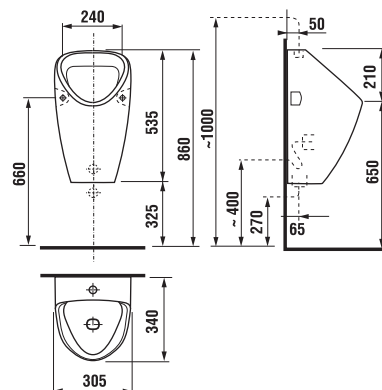

Article number	Description
H8430610000001	siphonic urinal Golem
Optional:	
H8903490008901	installation kit with white covers
H8903490008911	installation kit with chrome-plated covers
H8920030000001	siphon, horizontal/vertical outlet
H8910620000001	Golem urinal strainer

**RECOMMENDED TO BE
COMBINED WITH SUITABLE
CONCEALED MODULE
FOR URINALS**

PAGE 133