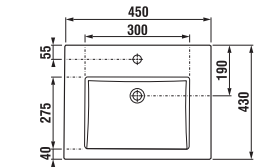

1. **1+1 PACK**
   cabinet + washbasin
2. Safe delivery
   - Space-saving transport packaging
   - Simple handling