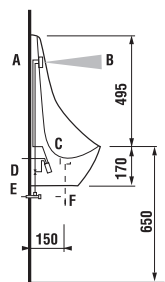

- A - sensor head with jet
- B - sensing zone
- C - control electronics
- D - electromagnestic valve
- E - angle valve with filter
- F - siphon