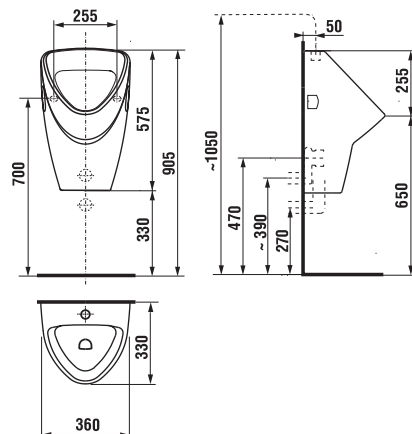

Article number	Description
H8402010000001	siphonic urinal Livo
Optional:	
H8925360008901	installation kit Livo with white covers
H8925360008911	installation kit Livo with chrome-plated covers
H8920030000001	siphon, horizontal/vertical outlet
H8910620000001	Livo urinal strainer

**RECOMMENDED TO BE
COMBINED WITH SUITABLE
CONCEALED MODULE
FOR URINALS**

PAGE 133