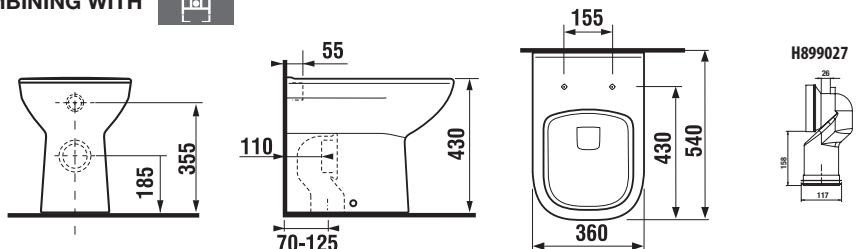

Article number	Description	Outlet	Installation kit
H8216150000001	floorstanding WC, with lid, leaning directly to the wall (including installation kit)	x	x
Optional: Description			
H8936103000631	duroplast seat and cover Deep by Jika, removable, metal clamps		
H8936113000631	duroplast seat and cover Deep by Jika, removable, metal clamps, Slowclose mechanism		
H8990270000001	outlet elbow Laufen, vertical		

The correct setting for the valve in the concealed module is a flushing volume of 4.5 / 3 litres.

WE RECOMMEND COMBINING WITH

PAGE 133