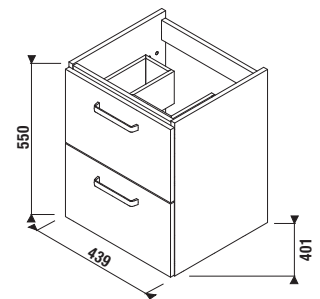

WASHBASINS / LYRA PLUS DESIGN LINE /

WASHBASIN LYRA PLUS 50 CM

Article number Description

H8103800001041 washbasin 50 cm

Optional:

H8903490000001 installation kit for washbasins

H3747100040001 washbasin siphon Mio 5/4" – 32 mm, brass, chrome

VANITY UNIT FOR WASHBASIN LYRA PLUS VIVA 50 CM

Article number Description

H40J3824023001 vanity unit with 2 drawers for washbasin 50 cm H810380

Colour white/
semi-gloss front

x

Benefits of Lyra Plus VIVA furniture

HUMIDITY PROOF + ABS
ABS edges glued with PUR glue = maximum level of humidity proof resistance.

20 000 CYCLES
highest quality in door fitting, tested 20 000 open/close cycles.

Runners of the drawers with self-close system

Practical massive handles from polished nickel