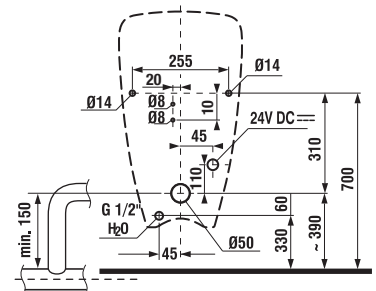

1. 1 - water supply
2. 2 - electromagnetic valve
3. 3 - ceramic urinal
4. 4 - electronics with a radar sensor for a 24 V power supply
5. 5 - siphon
6. 6 - drain pipe, Ø50mm
7. 7 - interconnecting hoses
8. 8 - a 24 V supply cable
9. 9 - corner valve for the water supply

Livo Urinal installation requires torsion bars no. H892536 (thread length of 40 mm), included in the package.

RECOMMENDED TO BE COMBINED WITH SUITABLE CONCEALED MODULE FOR URINALS

PAGE 133