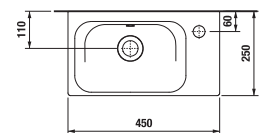

WASHBASINS / MIO-N DESIGN LINE /

DOUBLE WASHBASIN MIO-N 130 CM

JIKA • perla

Article number Description yyy: 104

H814714xxx1041 double washbasin 130 cm* x

* leveling paste is included in the package

Optional:

H8903490000001 installation kit for washbasins

H8942460000001 space-saving siphon, distance between the corner valves is 200 mm, DN40

H3747100040001 washbasin siphon Mio 5/4" – 32 mm, brass, chrome

VANITY UNIT FOR DOUBLE WASHBASIN MIO-N 130 CM

Article number Description

H40J7184015001 vanity unit for double washbasin 130x45 cm H814714, 4 drawers

H40J7184013421 vanity unit for double washbasin 130x45 cm H814714, 4 drawers

Colour white/glossy front ash

Optional:

H4944021760001 Cube legs for wall mounted sink cabinets, chrome, 1 pair, 240 mm

For this 4-drawer cabinet, always use one pair of legs for support H4944021760001*.

Please combine these vanity units with the space-saving JIKA siphon H8942460000001.

NOTE: the spacing for corner valves in this case must be 200 mm.

SMALL WASHBASIN MIO-N 45 CM

JIKA • perla

Article number Description yyy: 106

H815714xxx1061 small washbasin 45 cm, asymmetric x

Optional:

H8903490000001 installation kit for washbasins

H3747100040001 washbasin siphon Mio 5/4" – 32 mm, brass, chrome

H8942490000001 siphon, chromed ABS, height-adjustable from 175 to 270 mm, high of water seal 75 mm, flow-rate capacity of 45 l, with decorative rings (can also be used without decorative rings)

VANITY UNIT FOR WASHBASIN MIO-N 45 CM

Article number Description

H40J7112005001 vanity unit for small washbasin 45x25 cm H815714, 2 drawers

H40J7112003421 vanity unit for small washbasin 45x25 cm H815714, 2 drawers

Colour white/glossy front ash