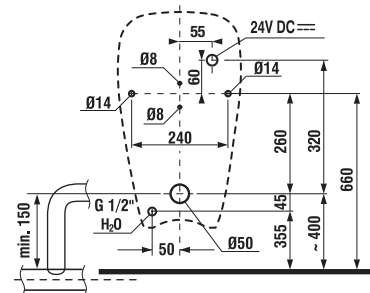

- 1 - water supply
- 2 - electromagnetic valve
- 3 - ceramic urinal
- 4 - electronics with a radar sensor for a 24 V power supply
- 5 - siphon
- 6 - drain pipe, Ø 50 mm
- 7 - interconnecting hoses
- 8 - a 24 V supply cable
- 9 - corner valve for the water supply

H891062

RECOMMENDED TO BE COMBINED WITH SUITABLE CONCEALED MODULE FOR URINALS

PAGE 133