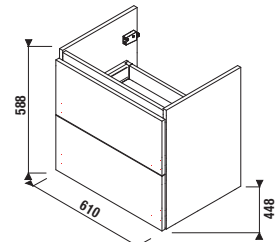

WASHBASINS / MIO-N DESIGN LINE /

WASHBASIN MIO-N 65 CM

JIKA • perla

Article number	Description	yyy: 104
H812714xxx1041	washbasin 65 cm	x
Optional:		
H8903490000001	installation kit for washbasins	
H8942460000001	space-saving siphon, distance between the corner valves is 200 mm, DN40	
H3747100040001	washbasin siphon Mio 5/4" – 32 mm, brass, chrome	

VANITY UNIT FOR WASHBASIN MIO-N 65 CM

Article number	Description	Colour	
		white/glossy front	ash
H40J7154015001	vanity unit for washbasin 65x45 cm H812714, 2 drawers	x	
H40J7154013421	vanity unit for washbasin 65x45 cm H812714, 2 drawers		x

Optional:
H4944021760001 Cube legs for wall mounted sink cabinets, chrome, 1 pair, 240 mm

Please combine these vanity units with the space-saving JIKA siphon H8942460000001.
NOTE: the spacing for corner valves in this case must be 200 mm.

WASHBASIN MIO-N 80 CM

JIKA • perla

Article number	Description	yyy: 104
H812716xxx1041	washbasin 80 cm	x
* leveling paste is included in the package		
Optional:		
H8903490000001	installation kit for washbasins	
H8942460000001	space-saving siphon, distance between the corner valves is 200 mm, DN40	
H3747100040001	washbasin siphon Mio 5/4" – 32 mm, brass, chrome	

VANITY UNIT FOR WASHBASIN MIO-N 80 CM

Article number	Description	Colour	
		white/glossy front	ash
H40J7164015001	vanity unit for washbasin 80x45 cm H812716, 2 drawers	x	
H40J7164013421	vanity unit for washbasin 80x45 cm H812716, 2 drawers		x

Optional:
H4944021760001 Cube legs for wall mounted sink cabinets, chrome, 1 pair, 240 mm

Please combine these vanity units with the space-saving JIKA siphon H8942460000001.
NOTE: the spacing for corner valves in this case must be 200 mm.

PROJECT AND OTHER PRODUCTS