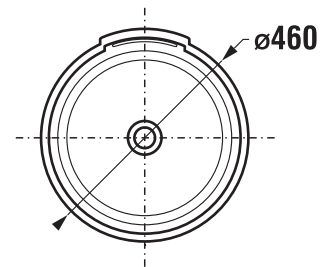

Article number	Description
H8101410001041	JIKA ART Džber (Tub) (with a non-closing waste valve / white ceramic cap H8981840000281)