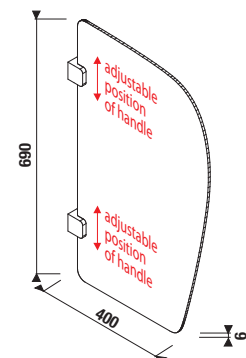

## URINAL PARTITION SPLIT

Article number	Description	White	Dark grey
H44J6010000001	urinal partition Split, including stainless steel handles, material compact board (pressed laminate)	x	
H44J6010003011	urinal partition Split, including stainless steel handles, material compact board (pressed laminate)		x