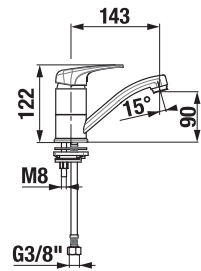

FAUCETS AND SHOWER ACCESSORIES /

SINK FAUCET WITH LOW SPOUT DEEP BY JIKA

Article number H3511U10042301 **Description** single lever sink mixer, deck mounted, low swivel spout 210 mm, chrome

SINK FAUCET WITH LOW SPOUT DEEP BY JIKA

Article number H3511U10042201 **Description** single lever sink mixer, deck mounted, low swivel spout 143 mm*, chrome

*valid while stocks last

SINK FAUCET WITH HIGH SPOUT DEEP BY JIKA

Article number H3511U10042601 **Description** single lever sink mixer, deck mounted, high swivel spout, chrome