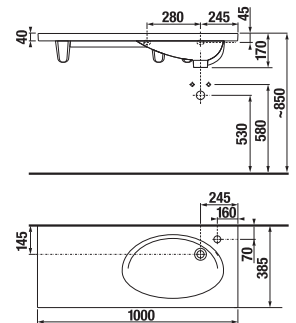

WASHBASINS / TIGO DESIGN LINE /

WASHBASIN TIGO 100 CM

Article number	Description	106
H8122190001061	asymmetric countertop washbasin 100 cm* (washbasin on the right side)	x

* leveling paste is included in the package

Optional:

H3812150040001	front-mounted towel rail for Tigo 100 cm washbasin, stainless steel
H3812140040001	side-mounted towel rail for Tigo washbasins, left/right, stainless steel
H3747100040001	washbasin siphon Mio 5/4" – 32 mm, brass, chrome

Front and side holders cannot be installed at the same time.