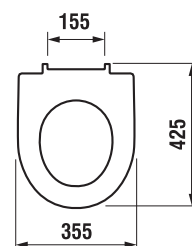

WALLHUNG WCs AND BIDETS /

DUROPLAST SEAT AND COVER LYRA PLUS

Article number	Description
H8903840000631	duroplast seat and cover, fast-clamping, steel hinges
H8903850000631	duroplast seat and cover, fast-clamping, Slowclose, steel hinges
Spare parts:	
H8923840000001	Slowclose hinges for Lyra plus seat H8903850000631, spare part
H8923850000001	metal quick-release clamps for ceramics for Lyra plus H890384/H890385 seat mounting
H8923860000001	set of stops for Lyra plus H890384/H890385 seats

DUROPLAST SEAT AND COVER LYRA PLUS

Article number	Description
H8933843000631	seat and cover, steel hinges – for wallhung WC Lyra plus
H8933853000001	seat and cover, duroplast, Slowclose lowering mechanism, plastic hinges – for wallhung WCs Lyra plus

THERMOPLAST SEAT AND COVER LYRA PLUS

Article number	Description
H8933870000001	thermoplast seat and cover, plastic hinges – for wallhung WC Lyra plus

WALLHUNG BIDET LYRA PLUS

Article number	Description
H8303810003041	wallhung bidet with holes
H8303810003021	wallhung bidet, without side holes for water inlet

Optional:	Description
H8903490008901	installation kit with white covers
H8903490008911	installation kit with chrome-plated covers
H8929920000001	Laufen levelling tape
H8926950000001	Laufen damper kit
H8946140000001	Laufen leveling paste

WE RECOMMEND COMBINING WITH

PAGE 133