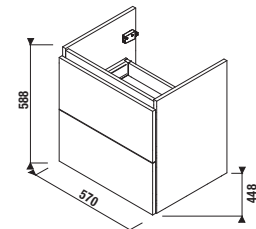

WASHBASINS / MIO-N DESIGN LINE /

WASHBASIN MIO-N 55 CM

JIKA•perla

Article number	Description	yyy: 104
H812712xxx1041	washbasin 55 cm	x
Optional:		
H8903490000001	installation kit for washbasins	
H8942460000001	space-saving siphon, distance between the corner valves is 200 mm, DN40	
H3747100040001	washbasin siphon Mio 5/4" – 32 mm, brass, chrome	

VANITY UNIT FOR WASHBASIN MIO-N 55 CM

white/glossy front

ash

Article number	Description	Colour	
		white/glossy front	ash
H40J7134015001	vanity unit for washbasin 55x45 cm H812712, 2 drawers	x	
H40J7134013421	vanity unit for washbasin 55x45 cm H812712, 2 drawers		x
Optional:			
H4944021760001	Cube legs for wall mounted sink cabinets, chrome, 1 pair, 240 mm		

Please combine these vanity units with the space-saving JIKA siphon H8942460000001.
NOTE: the spacing for corner valves in this case must be 200 mm.

WASHBASIN MIO-N 60 CM

JIKA•perla

Article number	Description	yyy: 104
H812713xxx1041	washbasin 60 cm	x
Optional:		
H8903490000001	installation kit for washbasins	
H8942460000001	space-saving siphon, distance between the corner valves is 200 mm, DN40	
H3747100040001	washbasin siphon Mio 5/4" – 32 mm, brass, chrome	

VANITY UNIT FOR WASHBASIN MIO-N 60 CM

white/glossy front

ash

Article number	Description	Colour	
		white/glossy front	ash
H40J7144015001	vanity unit for washbasin 60x45 cm H812713, 2 drawers	x	
H40J7144013421	vanity unit for washbasin 60x45 cm H812713, 2 drawers		x
Optional:			
H4944021760001	Cube legs for wall mounted sink cabinets, chrome, 1 pair, 240 mm		

Please combine these vanity units with the space-saving JIKA siphon H8942460000001.
NOTE: the spacing for corner valves in this case must be 200 mm.