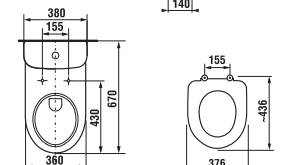

Barrier-free Deep by Jika bathroom offers not only a special-shaped washbasin, tilting mirror and Universum grab handles, but also a combined toilet with horizontal/vertical outlet, plus a wallhung Deep by Jika WC with its length extended to 70 cm, guaranteeing maximum load-carrying capacity of 400 kg. A thirty-year warranty is provided for various Universum grab rails! Our offer also includes the Handicap WC system, i.e. a module for wallhung grab rails.

Product number xxx = colour number (000 white, 100 JIKA perla).

PROJECT AND OTHER PRODUCTS