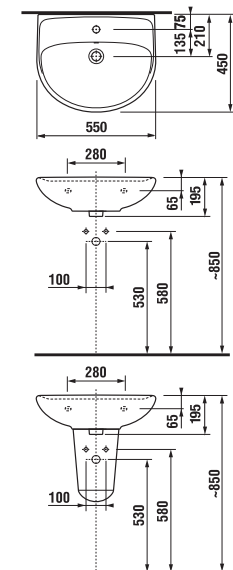

Article number	Description	yyy: 104	109
H814382000yyy1	washbasin 55 cm	X	X
H8143820001043	washbasin 55 cm	X	X
H814383000yyy1	washbasin 60 cm	X	X
H8143830001043	washbasin 60 cm	X	X
H814384000yyy1	washbasin 65 cm	X	X
H8199500000209	pedestal		

Optional:

H8903490000001	installation kit for washbasins
H8942490000001	siphon, chromed ABS, height-adjustable from 175 to 270 mm, high of water seal 75 mm, flow-rate capacity of 45 l, with decorative rings (can also be used without decorative rings).