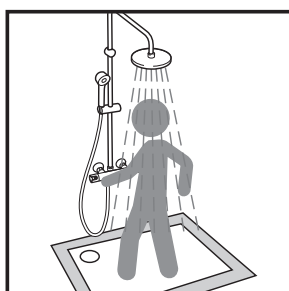

# TECHNOLOGY / JIKA FURNITURE /

**JIKA furniture** is characterised by its high resistance to moisture and mechanical damage. Only the top quality adhesives are used for production. ABS edges, either 2.0 or 0.8 mm thick, are made of a material that is highly resistant to mechanical damage. The maximum loading capacity of cabinet hinges is 150 kg. Made by the renowned Hettich brand, hinges are designed for an incredible 150,000 cycles; door and drawer soft-close mechanisms are of the same quality. This material provides increased bending strength and is also stronger at screw mounting points thanks to the higher density of chipboard (supplied by European leader Egger) used in cabinet body production. In addition, this material produces negligible formaldehyde emissions: E1–E1/2 emission class. Chipboard surfaces are covered by a laminated sheet of 100 g/m<sup>2</sup>. MDF material coated with high-gloss five-layer PUR paint is employed for drawer faces painted on five sides. Thanks to UV filters used in production, lacquered surfaces do not age or yellow. Glass door inserts are made of hardened security glass; baked decor technology is employed to manufacture decorated doors from the Cubito set. Bathroom comply with strict European standards; as they meet the IP44 protection standard, these lights can be placed in “Zone 2”, i.e. 180 cm from the floor.