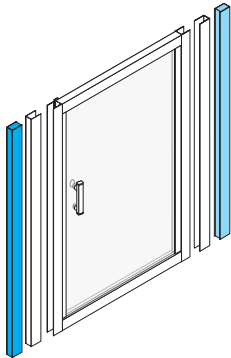

SHOWER SCREENS, ENCLOSURES, DOORS AND TRAYS /

NEW

EXTENSION PROFILE NION