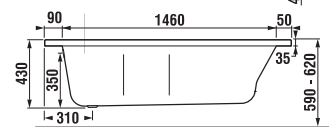

built-in version