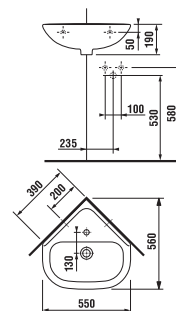

Article number	Description	yyy: 104
H8166140001041	corner washbasin 55 cm	X

Optional:

H8903490000001	installation kit for washbasins
H8942490000001	siphon, chromed ABS, height-adjustable from 175 to 270 mm, high of water seal 75 mm, flow-rate capacity of 45 l, with decorative rings (can also be used without decorative rings)