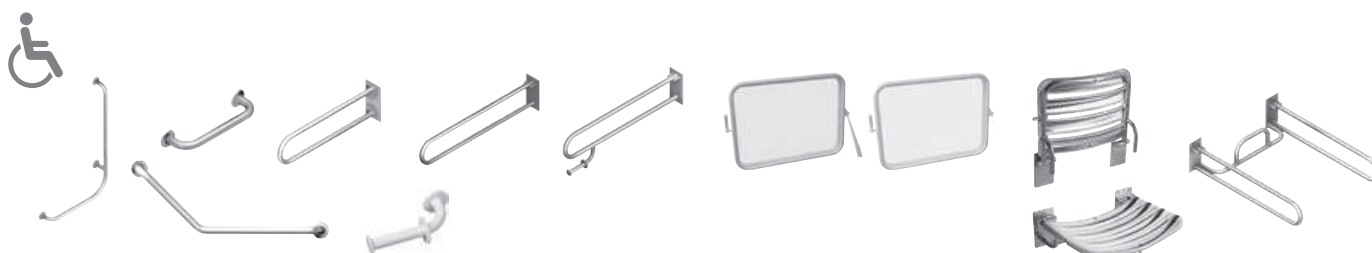

OVERVIEW / BATHROOM ACCESSORIES / BY DESIGN LINES /

PURE

GENERIC

BASIC

UNIVERSUM