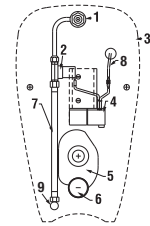

- 1 - water supply
- 2 - electromagnetic valve
- 3 - ceramic urinal
- 4 - electronics with a radar sensor for a 24 V power supply
- 5 - siphon
- 6 - drain pipe, Ø 50 mm
- 7 - interconnecting hoses
- 8 - a 24 V supply cable
- 9 - corner valve for the water supply

H891062

RECOMMENDED TO BE COMBINED WITH SUITABLE CONCEALED MODULE FOR URINALS

PAGE 133