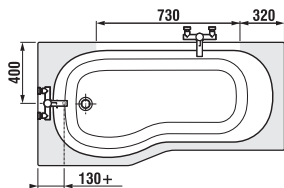

space for faucet installation on the bathtub rim

Areas shown in this colour are not recommended for placing a bathtub outlet or a bathtub mixer outlet.

These areas are recommended for placing a bathtub outlet or a bathtub mixer outlet.

Article number	Description	Capacity
H2202100000001	asymmetric bathtub 1 600 × 800/700 mm, right, built-in version, without support	185 l
H2212100000001	asymmetric bathtub 1 600 × 800/700 mm, left, built-in version, without support	185 l
H2222100000001	asymmetric bathtub 1 600 × 800/700 mm for installation with panel, right, without support	185 l
H2232100000001	asymmetric bathtub 1 600 × 800/700 mm for installation with panel, left, without support	185 l

Optional:

H2948150040001	automatic overflow including siphon 40/50 mm, length 550 mm, plastic body of overflow	
H2948160040001	automatic overflow including siphon 40/50 mm, length 550 mm, brass body of overflow	
H2948170040001	automatic overflow with inlet, including siphon 40/50 mm, length 550 mm, plastic body of overflow	
H2948180040001	automatic overflow with inlet, including siphon 40/50 mm, length 550 mm, brass body of overflow	
H2962930000001	front panel, for left bathtub	
H2962940000001	front panel, for right bathtub	
H2962950000001	side panel	
H2962960000001	support set for built-in version	
H2962970000001	support set for bathtub with panel	
H2962980000001	2 panel clips – under the bathtub rim (spare part)