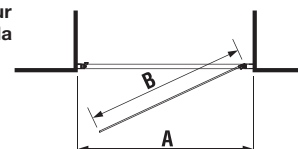

* availability upon request