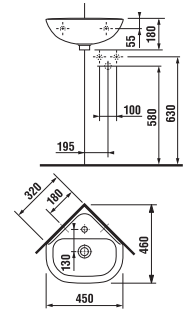

SMALL WASHBASINS / DEEP BY JIKA DESIGN LINE /

SMALL WASHBASIN DEEP BY JIKA 45 CM

Article number Description

H815614000yyy1 small washbasin 45 cm

SMALL CORNER WASHBASIN DEEP BY JIKA 45 CM

Article number Description

H815612000yyy1 small corner washbasin 45 cm

yyy: 104

Optional:

H8903490000001 installation kit for washbasins

H8942490000001 siphon, chromed ABS, height-adjustable from 175 to 270 mm, high of water seal 75 mm, flow-rate capacity of 45 l, with decorative rings (can also be used without decorative rings)

SMALL WASHBASIN DEEP BY JIKA 50 x 23 CM

Article number Description

H815615000yyy1 small washbasin 50 x 23 cm

yyy: 105 106

Optional:

H8903490000001 installation kit for washbasins

H3747100040001 washbasin siphon Mio 5/4" - 32 mm, brass, chrome

H8942490000001 siphon, chromed ABS, height-adjustable from 175 to 270 mm, high of water seal 75 mm, flow-rate capacity of 45 l, with decorative rings (can also be used without decorative rings)

PROJECT AND OTHER PRODUCTS