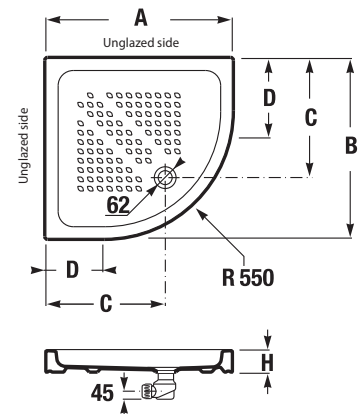

Article number	Description
A374775000	corner shower tray 790 × 790 mm, height 100 mm
A374774000	corner shower tray 890 × 890 mm, height 100 mm

Optional:

H2949830000001	siphon for ceramic shower trays, stainless cover with JIKA logo; flow rate 33 l/min
H8991030000001	expansion tape between shower tray and wall, 290 × 50 mm

For compatibility with Jika shower stalls, the shower tray must be installed on the tiles.

	A	B	C	D	H
A374775000	790	790	525	250	100
A374774000	890	890	625	350	100