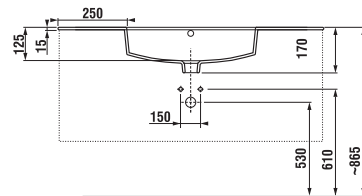

## VANITY UNIT WITH WASHBASIN CUBE 100 CM

white/semi-gloss front

dark oak

Article number	Description	Colour	
		white/semi-gloss front	dark oak
H4536511763001	vanity unit with 2 doors incl. washbasin 100 × 43 cm	x	
H4536511763021	vanity unit with 2 doors incl. washbasin 100 × 43 cm		x