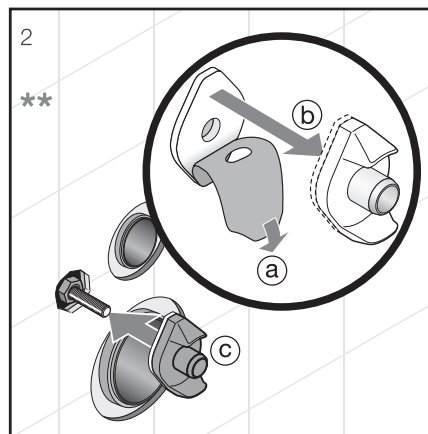

Install using levelling tape H892992000001 and H892695000001 damper kit:

Installation Mio rimless