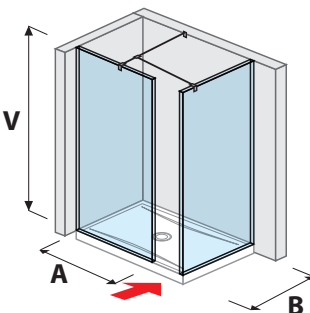

## FRAMELESS GLASS WALLS / WALK IN

glass wall PURE fixed 120, 130, 140 cm

A	B	V
120 cm	80/90 cm	200 cm
130 cm	80/90 cm	200 cm
140 cm	80/90 cm	200 cm

glass wall PURE side-mounted 70, 80 cm

A	B	V
70 cm	80/90 cm	200 cm
80 cm	80/90 cm	200 cm

glass wall PURE side-mounted 90, 100, 120, 130, 140 cm

A	B	V
90 cm	90 cm	200 cm
100 cm	80 cm	200 cm
120 cm	80/90 cm	200 cm
130 cm	80/90 cm	200 cm
140 cm	80/90 cm	200 cm

glass wall PURE „L“ 120, 130, 140 x 80 cm | 120, 130, 140 x 90 cm

A	B	V
120 cm	80/90 cm	200 cm
130 cm	80/90 cm	200 cm
140 cm	80/90 cm	200 cm

glass wall PURE incl. short glass 70, 80 cm

A	B	V
70 cm	80/90 cm	200 cm
80 cm	80/90 cm	200 cm

glass wall PURE incl. short glass 120, 130, 140 cm

A	B	V
120 cm	80/90 cm	200 cm
130 cm	80/90 cm	200 cm
140 cm	80/90 cm	200 cm

glass wall/walk in PURE corner version for a shower trays  
70, 80 x 80 cm | 70, 80 x 90 cm

A	B	V
70 cm	80/90 cm	200 cm
80 cm	80/90 cm	200 cm