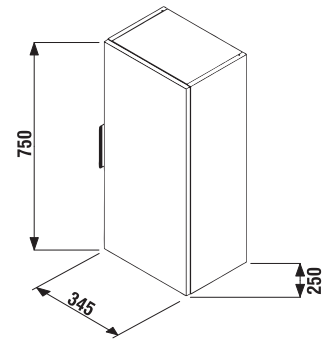

## MEDIUM CABINET CUBE 75 CM

white/semi-gloss front

dark oak

Article number	Description	Colour korpusu	
		white/semi-gloss front	dark oak
H4537111763001	medium cabinet 75 cm, left/right	x	
H4537111763021	medium cabinet 75 cm, left/right		x