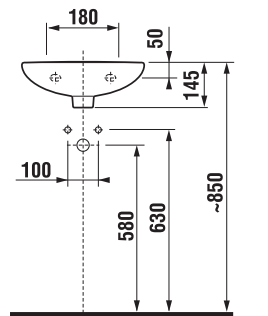

Article number	Description	yyy: 105	106	109
H815381000yyy1	small washbasin 40 cm	X	X	X

Optional:

H8903490000001	installation kit for washbasins
H8942490000001	siphon, chromed ABS, height-adjustable from 175 to 270 mm, high of water seal 75 mm, flow-rate capacity of 45 l, with decorative rings (can also be used without decorative rings).