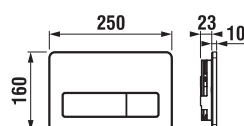

Solution of water saving – let everything flush, it is still being saved:

- Single Flush – always will be flushed the same amount of water that can be set for example to 4,5 liters for closets which are certified for this volume.
- Dual Flush – small or big flush as necessary.