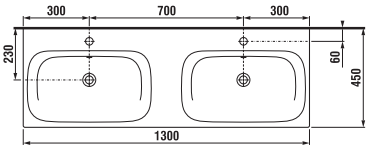

WASHBASINS / MIO-N DESIGN LINE /

DOUBLE WASHBASIN MIO-N 130 CM

JIKA • perla

Article number Description yyy: 104

H814714xxx1041 double washbasin 130 cm* x

* leveling paste is included in the package

Optional:

H8903490000001 installation kit for washbasins

H8942460000001 space-saving siphon, distance between the corner valves is 200 mm, DN40

H3747100040001 washbasin siphon Mio 5/4" – 32 mm, brass, chrome

VANITY UNIT FOR DOUBLE WASHBASIN MIO-N 130 CM

Article number Description

H40J7184015001 vanity unit for double washbasin 130x45 cm H814714, 4 drawers

H40J7184013421 vanity unit for double washbasin 130x45 cm H814714, 4 drawers

Colour white/glossy front ash

Optional:

H4944021760001 Cube legs for wall mounted sink cabinets, chrome, 1 pair, 240 mm

For this 4-drawer cabinet, always use one pair of legs for support H4944021760001*.

Please combine these vanity units with the space-saving JIKA siphon H8942460000001.

NOTE: the spacing for corner valves in this case must be 200 mm.

SMALL WASHBASIN MIO-N 45 CM

JIKA • perla

Article number Description yyy: 106

H815714xxx1061 small washbasin 45 cm, asymmetric x

Optional:

H8903490000001 installation kit for washbasins

H3747100040001 washbasin siphon Mio 5/4" – 32 mm, brass, chrome

H8942490000001 siphon, chromed ABS, height-adjustable from 175 to 270 mm, high of water seal 75 mm, flow-rate capacity of 45 l, with decorative rings (can also be used without decorative rings)

VANITY UNIT FOR WASHBASIN MIO-N 45 CM

Article number Description

H40J7112005001 vanity unit for small washbasin 45x25 cm H815714, 2 drawers

H40J7112003421 vanity unit for small washbasin 45x25 cm H815714, 2 drawers

Colour white/glossy front ash