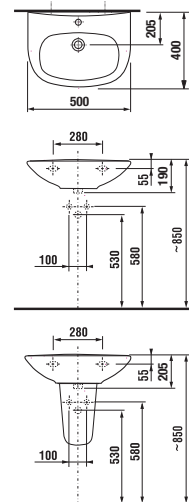

Article number	Description	yyy: 104	109
H810390000yyy1	washbasin 50 cm	X	X
H8103900001043	washbasin 50 cm, packed in carton box	X	
H8193910000001	siphon cover with installation kit (art. no.: H8900130000001) for washbasins 50, 55, 60 cm		

Optional:
H8903490000001 installation kit for washbasins
H8942490000001 siphon, chromed ABS, height-adjustable from 175 to 270 mm, high of water seal 75 mm, flow-rate capacity of 45 l, with decorative rings (can also be used without decorative rings).