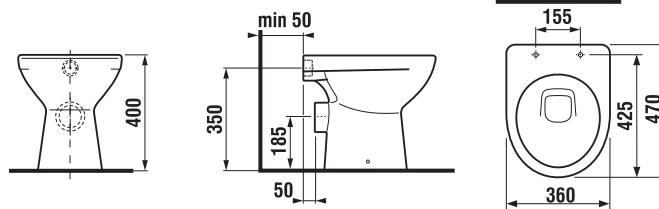

WC COMBINATIONS, FLOORSTANDING WCs AND BIDETS /

FLOORSTANDING WC WITH HORIZONTAL OUTLET LYRA PLUS

Article number	Description	Outlet
H821386000001	floorstanding WC, washdown flushing, horizontal outlet	→ x
Optional:		
H8933843000631	seat and cover, duroplast, steel hinges – for wallhung WC	
H8933853000001	seat and cover, duroplast, Slowclose lowering mechanism, plastic hinges – for wallhung WCs	
H8933870000001	seat and cover, thermoplastic, plastic hinges – for wallhung WC	

FLOORSTANDING WC WITH VERTICAL OUTLET LYRA PLUS