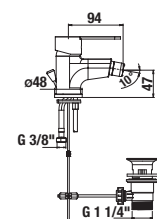

FAUCETS AND SHOWER ACCESSORIES /

SHOWER FAUCET WITHOUT SHOWER SET LYRA SMART

Article number **Description**
H3311Z70044001 single lever shower mixer, wall mounted, without shower set, chrome

Optional:
H3651R00043611 shower set (hand shower $\varnothing$ 100 mm, 3 functions, shower holder, shower hose 1700 mm), chrome
H3651R00043731 shower set (hand shower $\varnothing$ 100 mm, 3 functions, sliding bar 700 mm, shower hose 1700 mm), chrome

SHOWER CONCEALED FAUCET LYRA SMART

Article number **Description**
H3311Z60040001 single lever shower concealed mixer, complete, chrome

Optional:
H3651R00043611 shower set (hand shower $\varnothing$ 100 mm, 3 functions, shower holder, shower hose 1700 mm), chrome
H3651R00043731 shower set (hand shower $\varnothing$ 100 mm, 3 functions, sliding bar 700 mm, shower hose 1700 mm), chrome

BATH/SHOWER FAUCET WITHOUT SHOWER SET LYRA SMART

Article number **Description**
H3211Z70044001 single lever bath-shower mixer, wall mounted, without shower set, chrome

Optional:
H3651R00043611 shower set (hand shower $\varnothing$ 100 mm, 3 functions, shower holder, shower hose 1700 mm), chrome
H3651R00043731 shower set (hand shower $\varnothing$ 100 mm, 3 functions, sliding bar 700 mm, shower hose 1700 mm), chrome

BATH/SHOWER CONCEALED FAUCET LYRA SMART

Article number **Description**
H3211Z60040001 single lever bath-shower concealed mixer, with diverter, complete, chrome

Optional:
H3651R00043611 shower set (hand shower $\varnothing$ 100 mm, 3 functions, shower holder, shower hose 1700 mm), chrome
H3651R00043731 shower set (hand shower $\varnothing$ 100 mm, 3 functions, sliding bar 700 mm, shower hose 1700 mm), chrome

BIDET FAUCET LYRA SMART