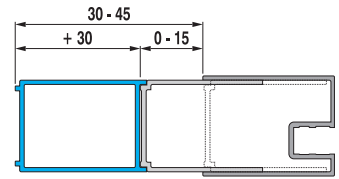

Article number	Description
H2912N80000151	The extension moulding for shower enclosures and shower doors can be used to extend the integral mouldings of the shower enclosure/door