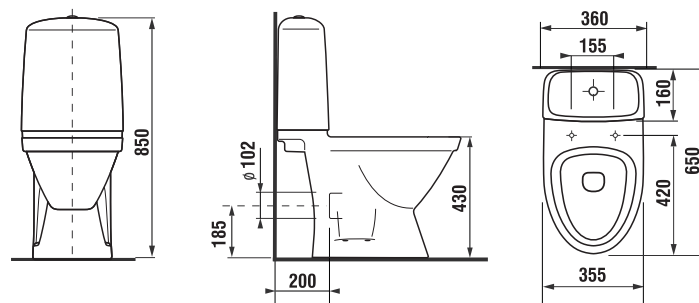

Article number Description

H8263830007841 WC combination Lyra plus – Scandia, with Dual Flush 5/3 l, adjustable

x

x

x

Optional:

H8903820000631 seat and cover, duroplast, steel hinges

H8903830000631 seat and cover, duroplast, Slowclose lowering mechanism, steel hinges

H8916223000001 duroplast seat and cover Scandia, plastic hinges