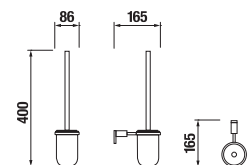

Article number	Description
H3843A10040001	toilet brush set, wall mounted, frosted glass/chrome