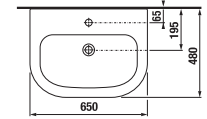

WASHBASINS / DEEP BY JIKA DESIGN LINE /

WASHBASIN DEEP BY JIKA 65 CM

Article number	Description	yyy: 104
H8126140001041	washbasin 65 cm	X
H8196110000001	siphon cover with installation kit (art. nr.: H8900130000001)	

Optional:

H8903490000001	installation kit for washbasins
H3747100040001	washbasin siphon Mio 5/4" – 32 mm, brass, chrome
H8942490000001	siphon, chromed ABS, height-adjustable from 175 to 270 mm, high of water seal 75 mm, flow-rate capacity of 45 l, with decorative rings (can also be used without decorative rings)

VANITY UNIT FOR WASHBASIN DEEP BY JIKA 65 CM

Article number	Description	Colour		
		white	ash	golden oak
H4541344345001	vanity unit for washbasin 65 cm, 1 drawer, rounded front	X		
H4541344343401	vanity unit for washbasin 65 cm, 1 drawer, rounded front		X	
H4541344343411	vanity unit for washbasin 65 cm, 1 drawer, rounded front			X

TALL CABINET DEEP BY JIKA

Article number	Description	Colour		
		white	ash	golden oak
H4541514345001	tall cabinet, wallhung, left door	X		
H4541514343401	tall cabinet, wallhung, left door		X	
H4541514343411	tall cabinet, wallhung, left door			X
H4541524345001	tall cabinet, wallhung, right door	X		
H4541524343401	tall cabinet, wallhung, right door		X	
H4541524343411	tall cabinet, wallhung, right door			X