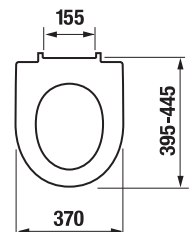

Spare parts:

Article number	Description
H8923840000001	Slowclose hinges for Lyra plus seat H8903850000631, spare part
H8923850000001	metal quick-release clamps for ceramics for Lyra plus H890384/H890385 seat mounting
H8923860000001	set of stops for Lyra plus H890384/H890385 seats