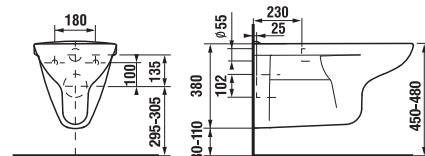

* Installation height of bathroom equipment must correspond to current guidelines for barrier-free use for buildings in the given country.

WE RECOMMEND COMBINING WITH

PAGE 133

In order to combine an enlarged wallhung WC Deep by Jika H820642 with a concealed toilet module Handicap System, it is necessary to use an extension mounting kit, numbered H8901100000001.

Wallhung H820642 is compatible with pneumatic set H895643.