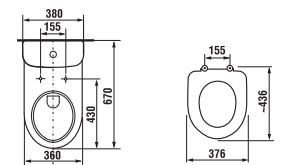

Barrier-free Deep by Jika bathroom offers not only a special-shaped washbasin, tilting mirror and Universum grab handles, but also a combined toilet with horizontal/vertical outlet, plus a wallhung Deep by Jika WC with its length extended to 70 cm, guaranteeing maximum load-carrying capacity of 400 kg. A thirty-year warranty is provided for various Universum grab rails! Our offer also includes the Handicap WC system, i.e. a module for wallhung grab rails.

Product number xxx = colour number (000 white, 100 JIKA perla).

PROJECT AND OTHER PRODUCTS