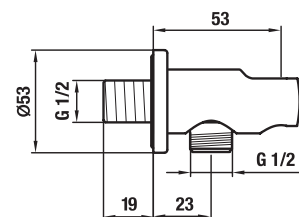

## ELBOW CONNECTION CUBITO-N

**Article number** H3631X00041521  
**Description** shower elbow connection G 1/2" with hand shower holder, chrome