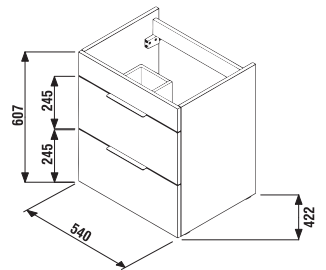

1. **1+1 PACK**
   cabinet + washbasin
   - Safe delivery
   - Space-saving transport packaging
   - Simple handling