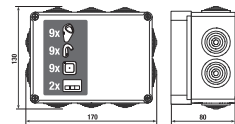

Article number	Description
H8950710000001	power supply for up to five Golem/Livo Antivandal/Domino Sensor urinal 24 V, DC
H8950720000001	power supply for up to nine Golem/Livo Antivandal/Domino Sensor urinal 24 V, DC
H8950910000001	power supply for one Golem/Livo Antivandal/Domino Sensor urinal 24 V, D