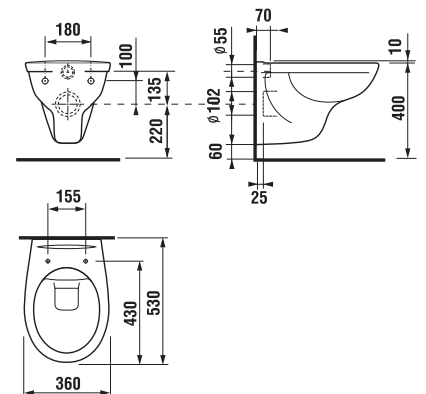

WE RECOMMEND COMBINING WITH

PAGE 133

POSSIBILITY 1+1 PACK - H860377

PROJECT AND OTHER PRODUCTS