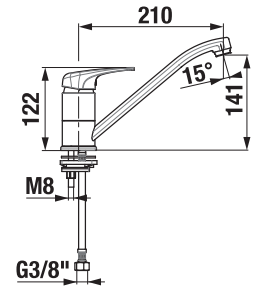

FAUCETS AND SHOWER ACCESSORIES /

SINK FAUCET WITH LOW SPOUT DEEP BY JIKA

Article number H3511U10042301 **Description** single lever sink mixer, deck mounted, low swivel spout 210 mm, chrome

SINK FAUCET WITH LOW SPOUT DEEP BY JIKA

Article number H3511U10042201 **Description** single lever sink mixer, deck mounted, low swivel spout 143 mm*, chrome

*valid while stocks last

SINK FAUCET WITH HIGH SPOUT DEEP BY JIKA

Article number H3511U10042601 **Description** single lever sink mixer, deck mounted, high swivel spout, chrome