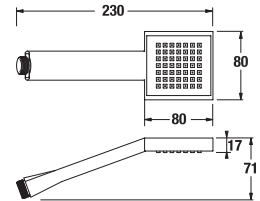

Clean touch
Function that facilitates cleaning of shower jets; soft rubbers guarantee easy removal of limescale.

Shower accessories of individual design line are compatible, i.e. they can be easily combined.