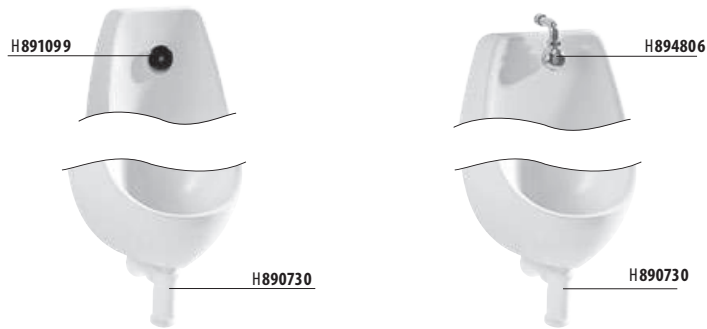

ACCESSORIES FOR URINALS DOMINO