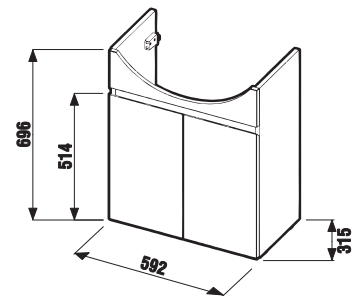

Article number	Description	Colour white glossy/ Body colour white
H4531320383001	vanity unit with 2 doors, 1 drawer, for washbasin 65 cm	X