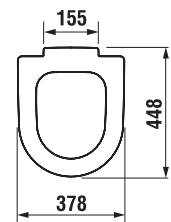

## SEAT AND COVER MIO

Article number	Description
H8927113000001	duroplast seat and cover Mio, fast-clamping steel hinges