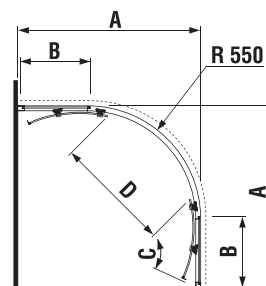

Cubito pure shower enclosures are compatible with JIKA shower trays.