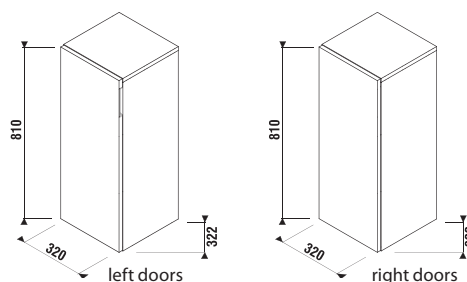

Article number	Description	Colour	
		white/ glossy front	oak
H43J4211105001	medium cabinet, 1 door (left hinged), 2 glass shelves	x	
H43J4211105191	medium cabinet, 1 door (left hinged), 2 glass shelves		x
H43J4211205001	medium cabinet, 1 door (right hinged), 2 glass shelves	x	
H43J4211205191	medium cabinet, 1 door (right hinged), 2 glass shelves		x

Combine Cubito bathroom furniture with Clear mirrors in the Mirrors & Lighting section.

Glass shelf thickness is 6 mm.

Benefits of bathroom furniture