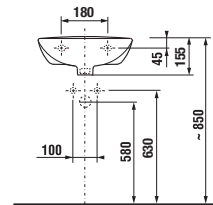

PROJECT AND OTHER PRODUCTS