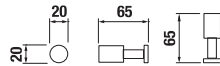

## HOOK BASIC

Article number	Description
H3813A30040001	towel hook, chrome