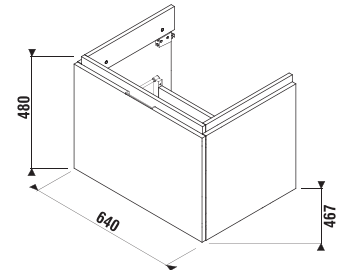

## VANITY UNIT FOR WASHBASIN CUBITO 65 CM

white/glossy front

oak

Article number	Description	Colour	
		white/glossy front	oak
H40J4243015001	vanity unit for washbasin 65 cm H810424, 1 drawer	x	
H40J4243015191	vanity unit for washbasin 65 cm H810424, 1 drawer		x