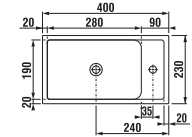

1+1 PACK
small cabinet + washbasin
- Safe delivery
- Space-saving transport packaging
- Simple handling

Article number	Description	Colour			
		white/semi-gloss front	grey	dark oak	cherry
H4535111753001	vanity unit with 1 reversible door, incl. washbasin 40 × 23 cm, with tap hole on the right	x			
H4535111753011	vanity unit with 1 reversible door, incl. washbasin 40 × 23 cm, with tap hole on the right		x		
H4535111753021	vanity unit with 1 reversible door, incl. washbasin 40 × 23 cm, with tap hole on the right			x	
H4535111753081	vanity unit with 1 reversible door, incl. washbasin 40 × 23 cm, with tap hole on the right				x

The vanity unit is not available as a spare part.