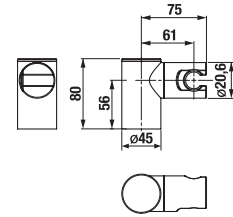

Article number H3651R00043731 **Description** shower set (hand shower $\varnothing$ 100 mm, 3 functions, sliding bar 700 mm, shower hose 1700 mm), chrome

Optional:
H3641X00048111 soap dish for sliding bar H3641X00043101, chrome