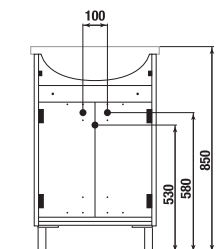

PROJECT AND OTHER PRODUCTS