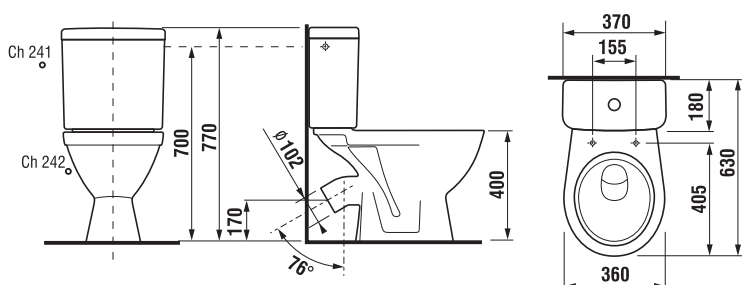

Article number	Description	Water inlet	Flushing mechanism	Outlet
H8263840002411	WC combination	x	x	x
H8263840002421	WC combination	x	x	x

Optional:	Description
H8929990000001	installation kit for WC
H8933803000631	seat and cover, duroplast, steel hinges – for WC combinations
H8933813000001	seat and cover, duroplast, Slowclose lowering mechanism, plastic hinges – for WC combinations
H8933830000001	seat and cover, thermoplast, plastic hinges – for WC combinations