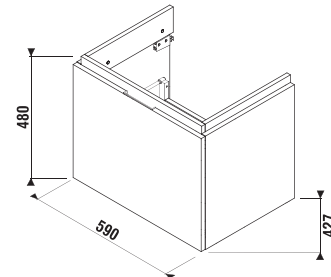

## VANITY UNIT FOR WASHBASIN CUBITO 60 CM

white/glossy front

oak

Article number	Description	Colour	
		white/glossy front	oak
H40J4233015001	vanity unit for washbasin 60 cm H810423, 1 drawer	x	
H40J4233015191	vanity unit for washbasin 60 cm H810423, 1 drawer		x