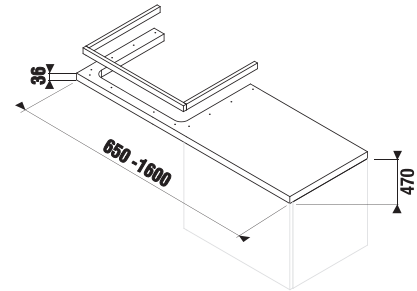

BATHROOM FURNITURE / CUBITO PURE DESIGN LINE /

WASHTOP WITH 1 CUT-OUT CUBITO

Article number	Description	Colour	
		white	oak
H46J4230115001	atypical washtop 65-160 cm, for washbasins Cubito 45-75 cm, 1 cut-out left/right, without supports	x	
H46J4230115191	atypical washtop 65-160 cm, for washbasins Cubito 45-75 cm, 1 cut-out left/right, without supports		x
H47J0040000001	support for made-to-measure washtops, adjustable, white		
H4501331720001	support for made-to-measure washtops, adjustable, silver