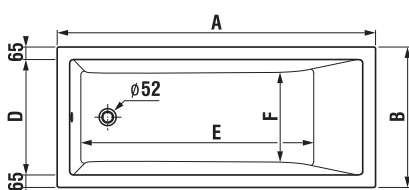

A	B	C	D	E	F
180 × 80 cm	1800	800	1660	670	1345	525
170 × 75 cm	1700	750	1560	620	1240	475
170 × 70 cm	1700	700	1560	570	1140	425
160 × 75 cm	1600	750	1460	620	1140	475
160 × 70 cm	1600	700	1460	570	1140	425