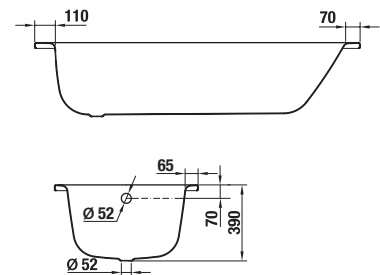

### TANZA plus - the nest steel bath Jika

Article number	Description	Capacity
H2252010000001	Tanza plus 1 500 × 700 mm	165 l
H2251910000001	Tanza plus 1 600 × 700 mm	180 l
H2251810000001	Tanza plus 1 700 × 700 mm	195 l
H2252310000001	Tanza plus 1 600 × 750 mm	200 l
H2252210000001	Tanza plus 1 700 × 750 mm	210 l