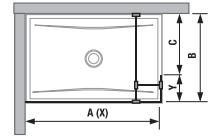

SHOWER SCREENS, ENCLOSURES, DOORS AND TRAYS /

GLASS WALL PURE SIDE-MOUNTED, INCL. SHORT GLASS 70, 80 CM

Article number	Description
H2684210026681	glass wall, side-mounted 700 mm, for shower trays 1200×800 mm, 1200×900 mm, 1300×800 mm and 1300×900 mm, JIKA perla GLASS finish, incl. short glass, moulding to join two glass panes, side moulding and a bracket
H2684220026681	glass wall, side-mounted 800 mm for shower trays 1400×800 mm and 1400×900 mm, JIKA perla GLASS finish, incl. short glass, moulding to join two glass panes, side moulding and a bracket

Article number	Glass dimensions (mm)			Shower tray dimensions (mm)		Entrance dimensions (mm)
	X	Y	V	A	B	C
H268421	697	200	2000	1200/1300	800/900	503/603
H268422	797	200	2000	1400	800/900	603

GLASS WALL PURE SIDE-MOUNTED, INCL. SHORT GLASS 120, 130, 140 CM

Article number	Description
H2674260026681	glass wall, side-mounted 1200 mm, for shower trays 1200×800 mm and 1200×900 mm, JIKA perla GLASS finish, incl. short glass, moulding to join two glass panes, side moulding and a bracket
H2674270026681	glass wall, side-mounted 1300 mm, for shower trays 1300×800 mm and 1300×900 mm, JIKA perla GLASS finish, incl. short glass, moulding to join two glass panes, side moulding and a bracket
H2674280026681	glass wall, side-mounted 1400 mm, for shower trays 1400×800 mm and 1400×900 mm, JIKA perla GLASS finish, incl. short glass, moulding to join two glass panes, side moulding and a bracket

Article number	Glass dimensions (mm)			Shower tray dimensions (mm)		Entrance dimensions (mm)
	X	Y	V	A	B	C
H267426	1200	200	2000	1200	800/900	600/700
H267427	1300	200	2000	1300	800/900	600/700
H267428	1400	200	2000	1400	800/900	600/700

GLASS WALL/WALK IN PURE CORNER VERSION