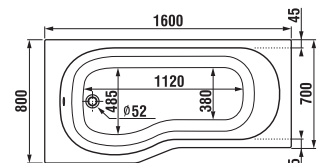

built-in version