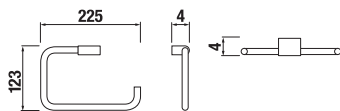

Article number	Description
H3813B40040001	towel ring, L=225 mm, chrome