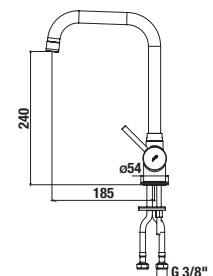

Article number	Description
H3512F10042601	single lever sink mixer, deck mounted, high swivel spout, chrome