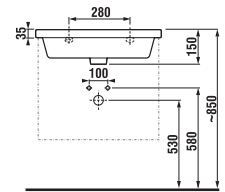

WASHBASINS / MIO-N DESIGN LINE /

WASHBASIN MIO-N 55 CM

JIKA•perla

Article number	Description	yyy: 104
H812712xxx1041	washbasin 55 cm	x
Optional:		
H8903490000001	installation kit for washbasins	
H8942460000001	space-saving siphon, distance between the corner valves is 200 mm, DN40	
H3747100040001	washbasin siphon Mio 5/4" – 32 mm, brass, chrome	

VANITY UNIT FOR WASHBASIN MIO-N 55 CM

white/glossy front

ash

Article number	Description	Colour	
		white/glossy front	ash
H40J7134015001	vanity unit for washbasin 55x45 cm H812712, 2 drawers	x	
H40J7134013421	vanity unit for washbasin 55x45 cm H812712, 2 drawers		x
Optional:			
H4944021760001	Cube legs for wall mounted sink cabinets, chrome, 1 pair, 240 mm		

Please combine these vanity units with the space-saving JIKA siphon H8942460000001.
NOTE: the spacing for corner valves in this case must be 200 mm.

WASHBASIN MIO-N 60 CM

JIKA•perla

Article number	Description	yyy: 104
H812713xxx1041	washbasin 60 cm	x
Optional:		
H8903490000001	installation kit for washbasins	
H8942460000001	space-saving siphon, distance between the corner valves is 200 mm, DN40	
H3747100040001	washbasin siphon Mio 5/4" – 32 mm, brass, chrome	

VANITY UNIT FOR WASHBASIN MIO-N 60 CM

white/glossy front

ash

Article number	Description	Colour	
		white/glossy front	ash
H40J7144015001	vanity unit for washbasin 60x45 cm H812713, 2 drawers	x	
H40J7144013421	vanity unit for washbasin 60x45 cm H812713, 2 drawers		x
Optional:			
H4944021760001	Cube legs for wall mounted sink cabinets, chrome, 1 pair, 240 mm		

Please combine these vanity units with the space-saving JIKA siphon H8942460000001.
NOTE: the spacing for corner valves in this case must be 200 mm.