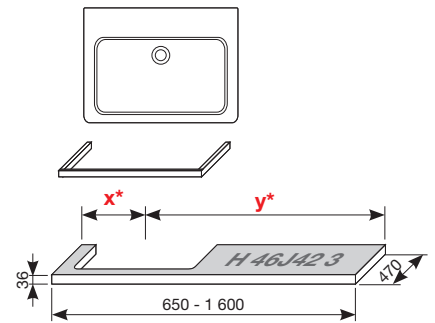

When ordering a washtop with one cut-out longer than 1600 mm, use product No. **H 46J42 4**, from the section with two cutouts. For dimension **z***, enter 0 mm, and in that case the counter will have only one cut-out.

WASHTOP WITH 2 CUT-OUTS

(available in these colours: oak - 519, white - 500)

Choose washbasin:

- ☐ 45 cm ☐ 55 cm ☐ 60 cm ☐ 65 cm ☐ 75 cm

Enter the surface finish (colour) and the specific dimensions you want **x***, **y*** and **z***:

- ☐ **H 46J42 4** colour ..... **x*** ..... mm
  y* ..... mm
  z* ..... mm
  pcs .....