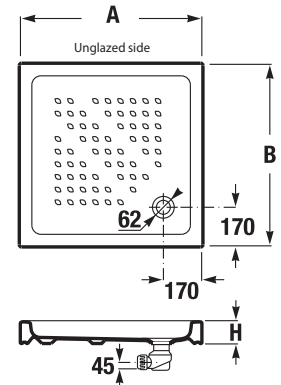

Article number	Description
A374772000	square shower tray 790 × 790 mm, height 100 mm
A374771000	square shower tray 890 × 890 mm, height 100 mm

Optional:

H2949830000001	siphon for ceramic shower trays, stainless cover with JIKA logo; flow rate 33 l/min
H8991030000001	expansion tape between shower tray and wall, 290 × 50 mm

For compatibility with Jika shower stalls, the shower tray must be installed on the tiles.

	A	B	H
A374772000	790	790	100
A374771000	890	890	100