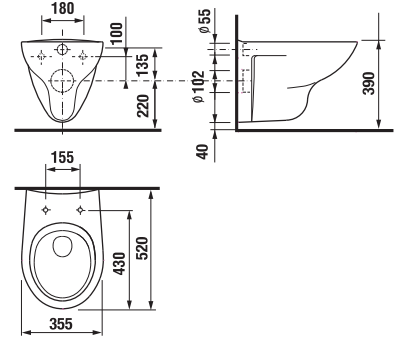

## WALLHUNG WC ZETA

Article number	Description
H8203960000001	wallhung WC, washdown flushing
<b>Optional:</b>	
H8932740000001	thermoplast seat and cover Zeta, plastic hinges, adjustable length of 400–440 mm
H8932760000001	duroplast seat and cover Zeta, Slowclose lowering mechanism, plastic hinges
H8932710000001	thermoplast seat and cover Zeta, plastic hinges, adjustable length of 400–440 mm
H8932710000637	thermoplast seat Zeta, steel hinges (NOTE: limited length adjustability of 407–425 mm).
H8933703000001	duroplast seat and cover, steel hinges
H8929920000001	Laufen levelling tape
H8926950000001	Laufen damper kit
H8946140000001	Laufen leveling paste