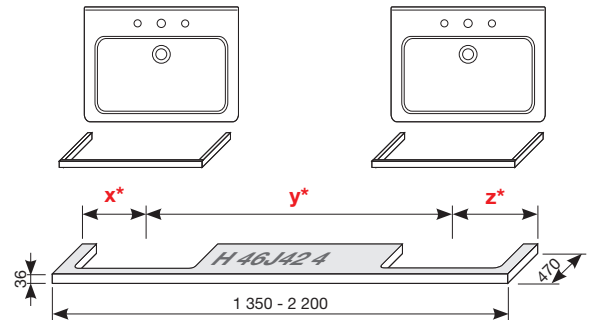

* Minimum x, y, z dimension for individual washbasins:

- washbasin 45 cm - 215 mm washbasin 60 cm - 290 mm
- washbasin 55 cm - 265 mm washbasin 65 cm - 315 mm

washbasin 75 cm - 365 mm

with these dimensions you will always have an extra 55 mm for a washbasin collar

Optional: A stand-alone washtop must be fitted with sufficient supports (please see the mounting instructions). Make sure to reinforce your washtop at the edges of the washbasin cut-out, plus use additional braces depending on the washtop length. All washtops with cut-outs can be used in combination with Cubito 45-75 cm washbasins. In your order, please specify the Article number of the selected washbasin. The maximum overlap of the counter over the console is 25 cm. The length of the counter without a cut-out between consoles is a maximum of 80 cm.

Console for supporting washtop

Please consult the required number with a sales specialist. The number depends on the cut-out location and washtop length.

- **H 45013 3 172 000 1** silver pcs .....
- **H 47J00 4 000 000 1** matt white pcs .....

Order number: .....

Ordered by: .....