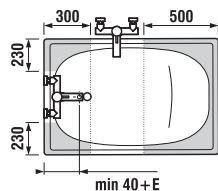

STEEL BATHTUB RIGA MINI

Areas shown in this colour are not recommended for placing a bathtub outlet or a bathtub mixer outlet.

These areas are recommended for placing a bathtub outlet or a bathtub mixer outlet.

E = edge width of bathtub

Article number	Description	Capacity
H2340000000001	Riga mini 1 050 mm, sitting bath	120 l

Optional:

H2940000000001	metal feet for Riga mini	
H2948150040001	automatic overflow including siphon 40/50 mm, length 550 mm, plastic body of overflow	
H2948160040001	automatic overflow including siphon 40/50 mm, length 550 mm, brass body of overflow	
H2948170040001	automatic overflow with inlet, including siphon 40/50 mm, length 550 mm, plastic body of overflow	
H2948180040001	automatic overflow with inlet, including siphon 40/50 mm, length 550 mm, brass body of overflow