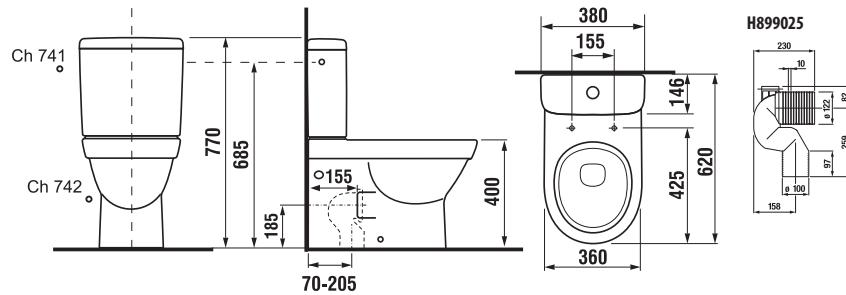

SEAT AND COVER TIGO

Article number	Description
H8933843000631	duroplast seat and cover, steel hinges