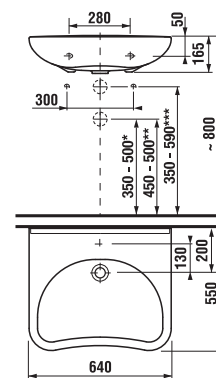

* Product available from the 2nd quarter of 2021.

Combine the H893905 concealed washbasin siphon with the H893906 washbasin connection (plastic) or the H893907 washbasin connection (metal).

* H8939050000001+ H8939060000001 - for concealed siphon (plastic)
** H8939050000001+ H8939070000001 - for concealed siphon (chrome)
*** H8942460000001 - for space-saving siphon