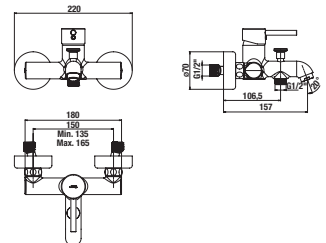

FAUCETS AND SHOWER ACCESSORIES /

SHOWER FAUCET WITHOUT SHOWER SET MIO STYLE

Article number	Description
H3312F70044001	single lever shower mixer, wall mounted, without shower set, chrome

Optional:

H3651X00043621	shower set (hand shower $\varnothing$ 130 mm, 4 functions, shower holder, shower hose 1700 mm), chrome
H3651X00043631	shower set (hand shower 130x130 mm, 4 functions, shower holder, shower hose 1700 mm), chrome
H3651X00044721	shower set (hand shower $\varnothing$ 130 mm, 4 functions, sliding bar 700 mm, soap dish, shower hose 1700 mm), chrome
H3651X00044731	shower set (hand shower 130x130 mm, 4 functions, sliding bar 700 mm, soap dish, shower hose 1700 mm), chrome

SHOWER CONCEALED FAUCET WITHOUT SHOWER SET MIO STYLE

Article number	Description
H3312F60040001	single lever shower concealed mixer, complete, chrome

Optional:

H3651X00043621	shower set (hand shower $\varnothing$ 130 mm, 4 functions, shower holder, shower hose 1700 mm), chrome
H3651X00043631	shower set (hand shower 130x130 mm, 4 functions, shower holder, shower hose 1700 mm), chrome
H3651X00044721	shower set (hand shower $\varnothing$ 130 mm, 4 functions, sliding bar 700 mm, soap dish, shower hose 1700 mm), chrome
H3651X00044731	shower set (hand shower 130x130 mm, 4 functions, sliding bar 700 mm, soap dish, shower hose 1700 mm), chrome

BATH/SHOWER FAUCET WITHOUT SHOWER SET MIO STYLE

Article number	Description
H3212F70044001	single lever bath-shower mixer, wall mounted, without shower set, chrome