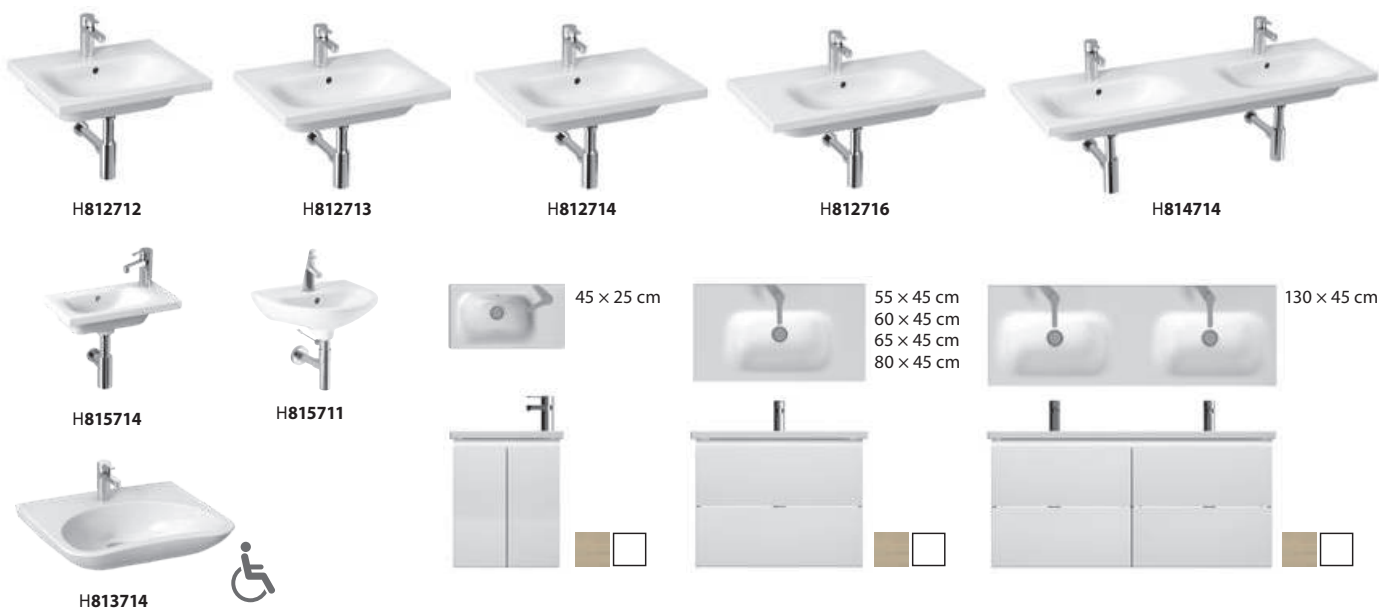

OVERVIEW / BATHROOM DESIGN LINE MIO /

WASHBASINS AND SMALL WASHBASINS

WCS