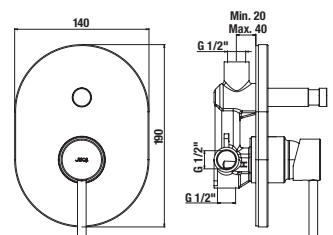

FAUCETS AND SHOWER ACCESSORIES /

SHOWER FAUCET WITHOUT SHOWER SET MIO STYLE

Article number	Description
H3312F70044001	single lever shower mixer, wall mounted, without shower set, chrome

Optional:

H3651X00043621	shower set (hand shower $\varnothing$ 130 mm, 4 functions, shower holder, shower hose 1700 mm), chrome
H3651X00043631	shower set (hand shower 130x130 mm, 4 functions, shower holder, shower hose 1700 mm), chrome
H3651X00044721	shower set (hand shower $\varnothing$ 130 mm, 4 functions, sliding bar 700 mm, soap dish, shower hose 1700 mm), chrome
H3651X00044731	shower set (hand shower 130x130 mm, 4 functions, sliding bar 700 mm, soap dish, shower hose 1700 mm), chrome

SHOWER CONCEALED FAUCET WITHOUT SHOWER SET MIO STYLE

Article number	Description
H3312F60040001	single lever shower concealed mixer, complete, chrome

Optional:

H3651X00043621	shower set (hand shower $\varnothing$ 130 mm, 4 functions, shower holder, shower hose 1700 mm), chrome
H3651X00043631	shower set (hand shower 130x130 mm, 4 functions, shower holder, shower hose 1700 mm), chrome
H3651X00044721	shower set (hand shower $\varnothing$ 130 mm, 4 functions, sliding bar 700 mm, soap dish, shower hose 1700 mm), chrome
H3651X00044731	shower set (hand shower 130x130 mm, 4 functions, sliding bar 700 mm, soap dish, shower hose 1700 mm), chrome

BATH/SHOWER FAUCET WITHOUT SHOWER SET MIO STYLE

Article number	Description
H3212F70044001	single lever bath-shower mixer, wall mounted, without shower set, chrome