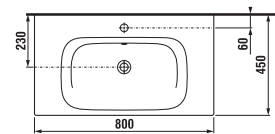

WASHBASINS / MIO-N DESIGN LINE /

WASHBASIN MIO-N 65 CM

JIKA • perla

Article number	Description	yyy: 104
H812714xxx1041	washbasin 65 cm	x
Optional:		
H8903490000001	installation kit for washbasins	
H8942460000001	space-saving siphon, distance between the corner valves is 200 mm, DN40	
H3747100040001	washbasin siphon Mio 5/4" – 32 mm, brass, chrome	

VANITY UNIT FOR WASHBASIN MIO-N 65 CM

Article number	Description	Colour	
		white/glossy front	ash
H40J7154015001	vanity unit for washbasin 65x45 cm H812714, 2 drawers	x	
H40J7154013421	vanity unit for washbasin 65x45 cm H812714, 2 drawers		x

Optional:
H4944021760001 Cube legs for wall mounted sink cabinets, chrome, 1 pair, 240 mm

Please combine these vanity units with the space-saving JIKA siphon H8942460000001.
NOTE: the spacing for corner valves in this case must be 200 mm.

WASHBASIN MIO-N 80 CM

JIKA • perla

Article number	Description	yyy: 104
H812716xxx1041	washbasin 80 cm	x
* leveling paste is included in the package		
Optional:		
H8903490000001	installation kit for washbasins	
H8942460000001	space-saving siphon, distance between the corner valves is 200 mm, DN40	
H3747100040001	washbasin siphon Mio 5/4" – 32 mm, brass, chrome	

VANITY UNIT FOR WASHBASIN MIO-N 80 CM

Article number	Description	Colour	
		white/glossy front	ash
H40J7164015001	vanity unit for washbasin 80x45 cm H812716, 2 drawers	x	
H40J7164013421	vanity unit for washbasin 80x45 cm H812716, 2 drawers		x

Optional:
H4944021760001 Cube legs for wall mounted sink cabinets, chrome, 1 pair, 240 mm

Please combine these vanity units with the space-saving JIKA siphon H8942460000001.
NOTE: the spacing for corner valves in this case must be 200 mm.

PROJECT AND OTHER PRODUCTS