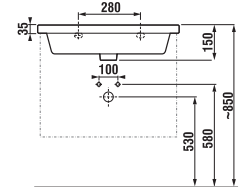

WASHBASINS / MIO-N DESIGN LINE /

WASHBASIN MIO-N 55 CM

JIKA•perla

Article number	Description	yyy: 104
H812712xxx1041	washbasin 55 cm	x
Optional:		
H8903490000001	installation kit for washbasins	
H8942460000001	space-saving siphon, distance between the corner valves is 200 mm, DN40	
H3747100040001	washbasin siphon Mio 5/4" – 32 mm, brass, chrome	

VANITY UNIT FOR WASHBASIN MIO-N 55 CM

white/glossy front

ash

Article number	Description	Colour	
		white/glossy front	ash
H40J7134015001	vanity unit for washbasin 55x45 cm H812712, 2 drawers	x	
H40J7134013421	vanity unit for washbasin 55x45 cm H812712, 2 drawers		x
Optional:			
H4944021760001	Cube legs for wall mounted sink cabinets, chrome, 1 pair, 240 mm		

Please combine these vanity units with the space-saving JIKA siphon H8942460000001.
NOTE: the spacing for corner valves in this case must be 200 mm.

WASHBASIN MIO-N 60 CM

JIKA•perla

Article number	Description	yyy: 104
H812713xxx1041	washbasin 60 cm	x
Optional:		
H8903490000001	installation kit for washbasins	
H8942460000001	space-saving siphon, distance between the corner valves is 200 mm, DN40	
H3747100040001	washbasin siphon Mio 5/4" – 32 mm, brass, chrome	

VANITY UNIT FOR WASHBASIN MIO-N 60 CM

white/glossy front

ash

Article number	Description	Colour	
		white/glossy front	ash
H40J7144015001	vanity unit for washbasin 60x45 cm H812713, 2 drawers	x	
H40J7144013421	vanity unit for washbasin 60x45 cm H812713, 2 drawers		x
Optional:			
H4944021760001	Cube legs for wall mounted sink cabinets, chrome, 1 pair, 240 mm		

Please combine these vanity units with the space-saving JIKA siphon H8942460000001.
NOTE: the spacing for corner valves in this case must be 200 mm.