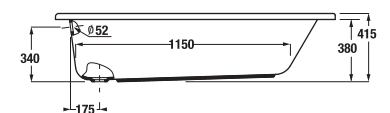

BATHTUBS AND BATH SCREENS /

BATH SCREEN TIGO 1 PIECE STRAIGHT

Bath screen 600 mm left/right, 1-piece, polished silver profile, 6 mm thick transparent glass with JIKA perla Glass finish.

Article number	Width (mm)	Height (mm)	Thickness (mm)	Glass design
H2562140026681*	600	1500	6	transparent glass

* article number changed 06/2021

Product available from the 3rd quarter of 2021.

JIKA perla GLASS

ACRYLIC BATHTUB LYRA

Areas shown in this colour are not recommended for placing a bathtub outlet or a bathtub mixer outlet.

These areas are recommended for placing a bathtub outlet or a bathtub mixer outlet.

E = edge width of bathtub

Article number	Description	Capacity
H2298390000001	bathtub 1 500 × 700 mm, including support feet	124 l
H2308390000001	bathtub 1 600 × 700 mm, including support feet	159 l
H2288390000001	bathtub 1 600 × 750 mm, including support feet	170 l
H2318390000001	bathtub 1 700 × 700 mm, including support feet	178 l
H2328390000001	bathtub 1 700 × 750 mm, including support feet	180 l

Optional:

H2968320000001	front panel 1 700 × 560 mm
H2968310000001	front panel 1 600 × 560 mm
H2968300000001	front panel 1 500 × 500 mm
H2968370000001	side panel 750 × 560 mm
H2968360000001	side panel 700 × 560 mm
H2968380000001	side panel 700 × 500 mm
H2948150040001	automatic overflow including siphon 40/50 mm, length 550 mm, plastic body of overflow
H2948160040001	automatic overflow including siphon 40/50 mm, length 550 mm, brass body of overflow
H2948170040001	automatic overflow with inlet, including siphon 40/50 mm, length 550 mm, plastic body of overflow
H2948180040001	automatic overflow with inlet, including siphon 40/50 mm, length 550 mm, brass body of overflow

For pictures and technical charts of bathtub overflows, please see page 196.

Dimension