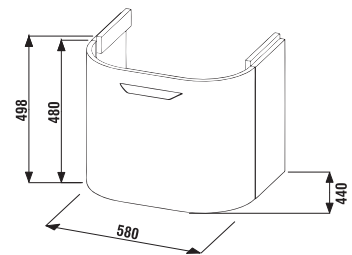

WASHBASINS / DEEP BY JIKA DESIGN LINE /

WASHBASIN DEEP BY JIKA 60 CM

Article number Description

yyy: 104 109

H812613000yyy1 washbasin 60 cm
H8196110000001 siphon cover with installation kit
(art. nr.: H8900130000001)

Optional:

H8903490000001 installation kit for washbasins
H3747100040001 washbasin siphon Mio 5/4" – 32 mm, brass, chrome
H8942490000001 siphon, chromed ABS, height-adjustable from 175 to 270 mm, high of water seal 75 mm, flow-rate capacity of 45 l, with decorative rings (can also be used without decorative rings)

VANITY UNIT FOR WASHBASIN DEEP BY JIKA 60 CM

Article number Description

Article number	Description	Colour		
		white	ash	golden oak
H4541334345001	vanity unit for washbasin 60 cm, 1 drawer, rounded front	x		
H4541334343401	vanity unit for washbasin 60 cm, 1 drawer, rounded front		x	
H4541334343411	vanity unit for washbasin 60 cm, 1 drawer, rounded front			x

Vanity unit with fully-extendable drawers provides a practical interior layout. The drawer is divided into two sections for optimal arrangement and order.

Rounded Deep by Jika furniture handles are shaped nicely to fit one's hand. They are made of stainless steel.

PROJECT AND OTHER PRODUCTS