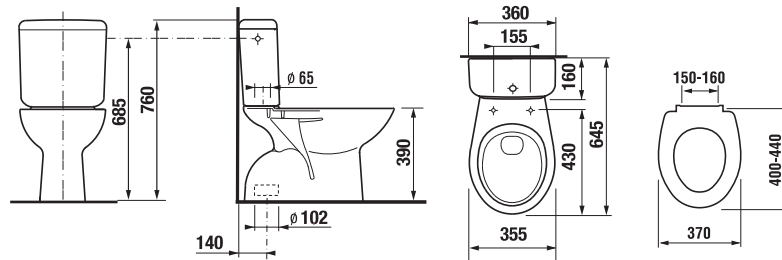

## WC COMBINATION WITH VERTICAL OUTLET ZETA

Article number	Description
H8903820000631	seat and cover, duroplast, steel hinges
H8903830000631	seat and cover, duroplast, Slowclose lowering mechanism, steel hinges