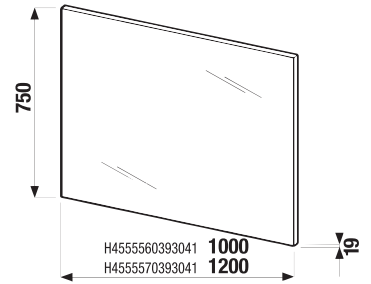

## MIRROR CUBE ON BOARD 100, 120 x 75 CM

Article number	Description
H4555560393041	mirror on board 100 x 75 cm
H4555570393041	mirror on board 120 x 75 cm