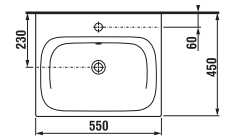

WASHBASINS / MIO-N DESIGN LINE /

WASHBASIN MIO-N 55 CM

JIKA•perla

Article number	Description	yyy: 104
H812712xxx1041	washbasin 55 cm	x
Optional:		
H8903490000001	installation kit for washbasins	
H8942460000001	space-saving siphon, distance between the corner valves is 200 mm, DN40	
H3747100040001	washbasin siphon Mio 5/4" – 32 mm, brass, chrome	

VANITY UNIT FOR WASHBASIN MIO-N 55 CM

white/glossy front

ash

Article number	Description	Colour	
		white/glossy front	ash
H40J7134015001	vanity unit for washbasin 55x45 cm H812712, 2 drawers	x	
H40J7134013421	vanity unit for washbasin 55x45 cm H812712, 2 drawers		x
Optional:			
H4944021760001	Cube legs for wall mounted sink cabinets, chrome, 1 pair, 240 mm		

Please combine these vanity units with the space-saving JIKA siphon H8942460000001.
NOTE: the spacing for corner valves in this case must be 200 mm.

WASHBASIN MIO-N 60 CM

JIKA•perla

Article number	Description	yyy: 104
H812713xxx1041	washbasin 60 cm	x
Optional:		
H8903490000001	installation kit for washbasins	
H8942460000001	space-saving siphon, distance between the corner valves is 200 mm, DN40	
H3747100040001	washbasin siphon Mio 5/4" – 32 mm, brass, chrome	

VANITY UNIT FOR WASHBASIN MIO-N 60 CM

white/glossy front

ash

Article number	Description	Colour	
		white/glossy front	ash
H40J7144015001	vanity unit for washbasin 60x45 cm H812713, 2 drawers	x	
H40J7144013421	vanity unit for washbasin 60x45 cm H812713, 2 drawers		x
Optional:			
H4944021760001	Cube legs for wall mounted sink cabinets, chrome, 1 pair, 240 mm		

Please combine these vanity units with the space-saving JIKA siphon H8942460000001.
NOTE: the spacing for corner valves in this case must be 200 mm.