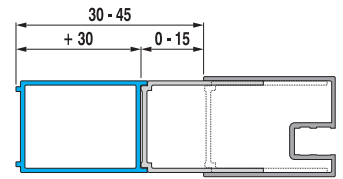

JIKA launches its innovative solution that can easily solve the problem of niches that are too big for a shower enclosure. The extension moulding from the Cubito design line is a simple and quite ingenious solution that really helps. It is able to "extend" your shower enclosure or a shower door almost invisibly, and mainly it provides reliable sealing for the whole available space. Additional H2912480000151 moulding can be attached to existing profiles at both shower door sides, thus extending the shower enclosure wall by 60 to 90 mm; extension by 30 to 45 mm can be achieved by attaching a single moulding.