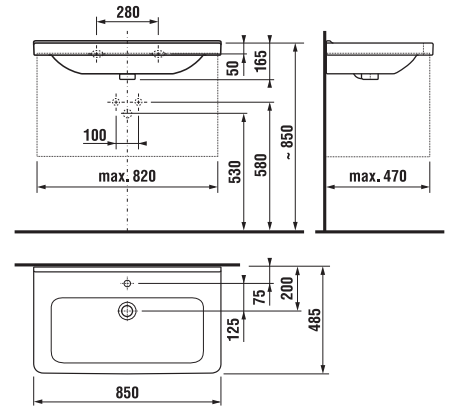

MAGIC **FIX** JIKA•perla