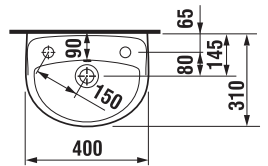

Article number	Description	yyy: 105	106	109
H815381000yyy1	small washbasin 40 cm	X	X	X

Optional:

H8903490000001	installation kit for washbasins
H8942490000001	siphon, chromed ABS, height-adjustable from 175 to 270 mm, high of water seal 75 mm, flow-rate capacity of 45 l, with decorative rings (can also be used without decorative rings).