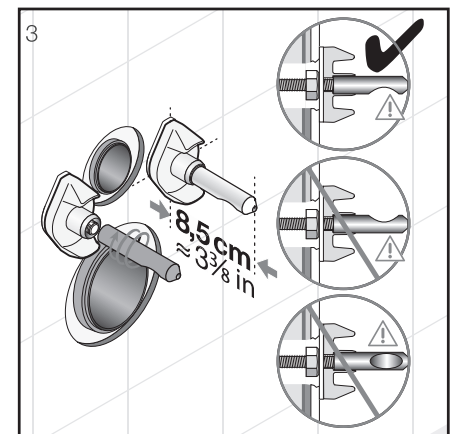

Installation Mio rimless

You can find an installation video at www.youtube.com