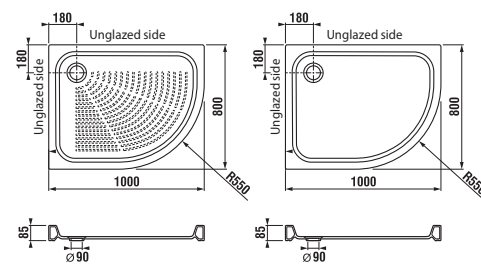

SHOWER SCREENS, ENCLOSURES, DOORS AND TRAYS /

Benefits of ceramic shower trays

- Extended 10-year warranty
- Antislip surface
- Resistant to temperature variations and abrasion
- We recommend combining it with JIKA shower enclosures and doors (Cubito Pure, Lyra plus)
- High strength and impact resistance

ASYMMETRIC CERAMIC SHOWER TRAY TIGO

Article number	Description
H8522110000001	ceramic shower tray, asymmetric, 1000 × 80 mm, right
H8522116000001	ceramic shower tray, asymmetric, 1000 × 80 mm, right, antislip
H8522100000001	ceramic shower tray, asymmetric, 1000 × 80 mm, left
H8522106000001	ceramic shower tray, asymmetric, 1000 × 80 mm, left, antislip

charge 000 - white
charge 600 - Antislip

Optional:	Description
H2942300000001	siphon for shower trays, $\varnothing$ 90 mm, stainless cover $\varnothing$ 113 mm, flow rate of 54 l/min, including mounting fixtures
H8991030000001	expansion tape between shower tray and wall, 290 × 50 mm