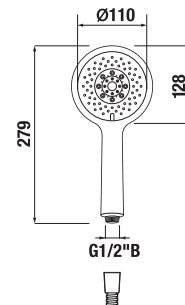

Article number H3611X20044711
Description hand shower Ø 130 mm, 4 functions, chrome