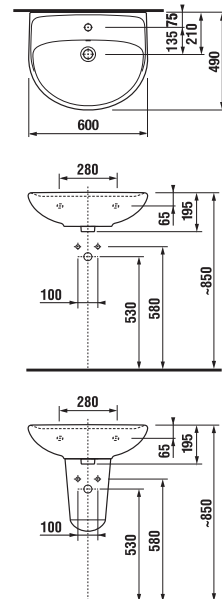

Optional:

H8903490000001	installation kit for washbasins
H8942490000001	siphon, chromed ABS, height-adjustable from 175 to 270 mm, high of water seal 75 mm, flow-rate capacity of 45 l, with decorative rings (can also be used without decorative rings).