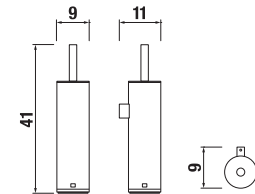

WALL TOILET BRUSH **GENERIC**

Article number	Description
H3843D10040001	Toilet brush set, wall mounted, chrome