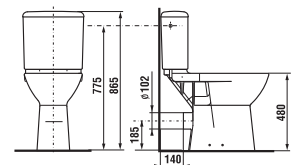

Barrier-free Deep by Jika bathroom offers not only a special-shaped washbasin, tilting mirror and Universum grab handles, but also a combined toilet with horizontal/vertical outlet, plus a wallhung Deep by Jika WC with its length extended to 70 cm, guaranteeing maximum load-carrying capacity of 400 kg. A thirty-year warranty is provided for various Universum grab rails! Our offer also includes the Handicap WC system, i.e. a module for wallhung grab rails.

Product number xxx = colour number (000 white, 100 JIKA perla).

PROJECT AND OTHER PRODUCTS