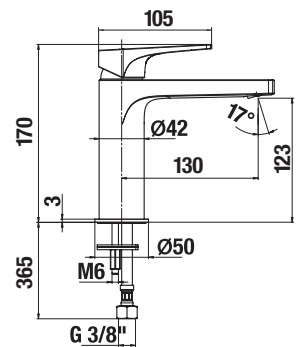

FAUCETS AND SHOWER ACCESSORIES /

WASHBASIN FAUCET CUBITO-N

Article number	Description
H3111X10041141	single lever basin mixer, fixed spout 110 mm, with click-clack waste, adjustable flow, flow rate 5 l/min, chrome
H3111X10041101	single lever basin mixer, fixed spout 110 mm, without waste, adjustable flow, flow rate 5 l/min, chrome

Optional:

H3917100040001	Click-clack basin waste, 5/4", chrome
H3747100040001	washbasin siphon Mio 5/4" – 32 mm, brass, chrome

WASHBASIN FAUCET CUBITO-N „L“

Article number	Description
H3111X10041241	single lever basin mixer, „L“, fixed spout 130 mm, with click-clack waste, adjustable flow, flow rate 5 l/min, chrome
H3111X10041201	single lever basin mixer, „L“, fixed spout 130 mm, without waste, adjustable flow, flow rate 5 l/min, chrome

Optional:

H3917100040001	Click-clack basin waste, 5/4", chrome
H3747100040001	washbasin siphon Mio 5/4" – 32 mm, brass, chrome

WASHBASIN FAUCET CUBITO-N „XL“

Article number	Description
H3111X80041101	single lever basin mixer, „XL“ high rise, fixed spout 130 mm, without waste, adjustable flow, flow rate 5 l/min, chrome

Optional:

H3917100040001	Click-clack basin waste, 5/4", chrome
H3747100040001	washbasin siphon Mio 5/4" – 32 mm, brass, chrome

SINK FAUCET CUBITO-N

Article number	Description
H3511X10042601	single lever sink mixer, deck mounted, high swivel spout, chrome

This faucet can also be used for washbasin bowls.