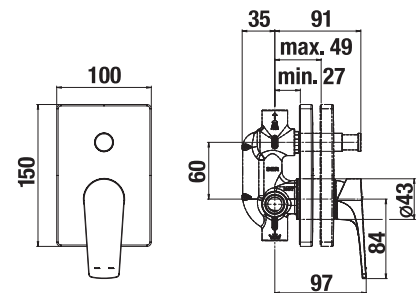

Article number	Description
H3211X60040001	single lever bath-shower concealed mixer, with diverter, complete, chrome
Optional:	
H3651X00043621	shower set (hand shower $\varnothing$ 130 mm, 4 functions, shower holder, shower hose 1700 mm), chrome
H3651X00043631	shower set (hand shower 130x130 mm, 4 functions, shower holder, shower hose 1700 mm), chrome
H3651X00044721	shower set (hand shower $\varnothing$ 130 mm, 4 functions, sliding bar 700 mm, soap dish, shower hose 1700 mm), chrome
H3651X00044731	shower set (hand shower 130x130 mm, 4 functions, sliding bar 700 mm, soap dish, shower hose 1700 mm), chrome