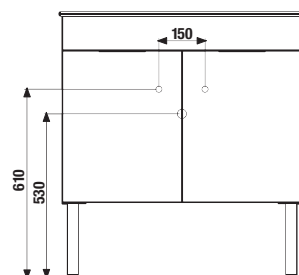

# CONNECTION DIMENSIONS FOR FURNITURE / CUBE /

It is recommended to combine Cube design line with mirrors of Clear and Lyra design line found in section Mirrors and lighting.