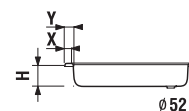

Antislip

You will not slip in your shower tray thanks to the special anti-slip surface.

Square shower trays Sofia are recommended in combination with the shower enclosures and doors Cubito Pure, and with the shower enclosures Lyra plus.