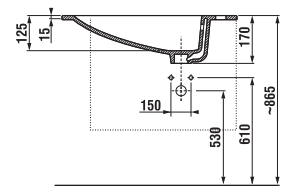

1. **1+1 PACK**
   cabinet + washbasin
   - Safe delivery
   - Space-saving transport packaging
   - Simple handling