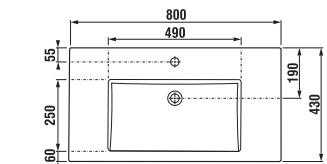

1+1 PACK
cabinet + washbasin
- Safe delivery
- Space-saving transport packaging
- Simple handling

PROJECT AND OTHER PRODUCTS