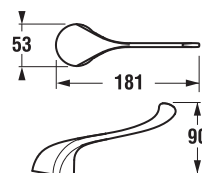

Article number	Description
H3912700040001	medical lever, chrome