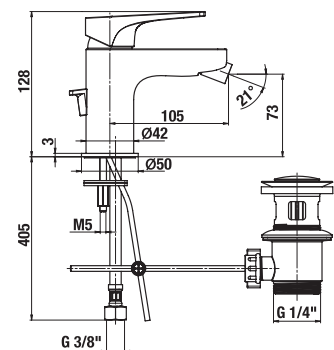

BIDET FAUCET CUBITO-N

Article number	Description
H3411X10041111	single lever bidet mixer, with metal pop-up waste, chrome