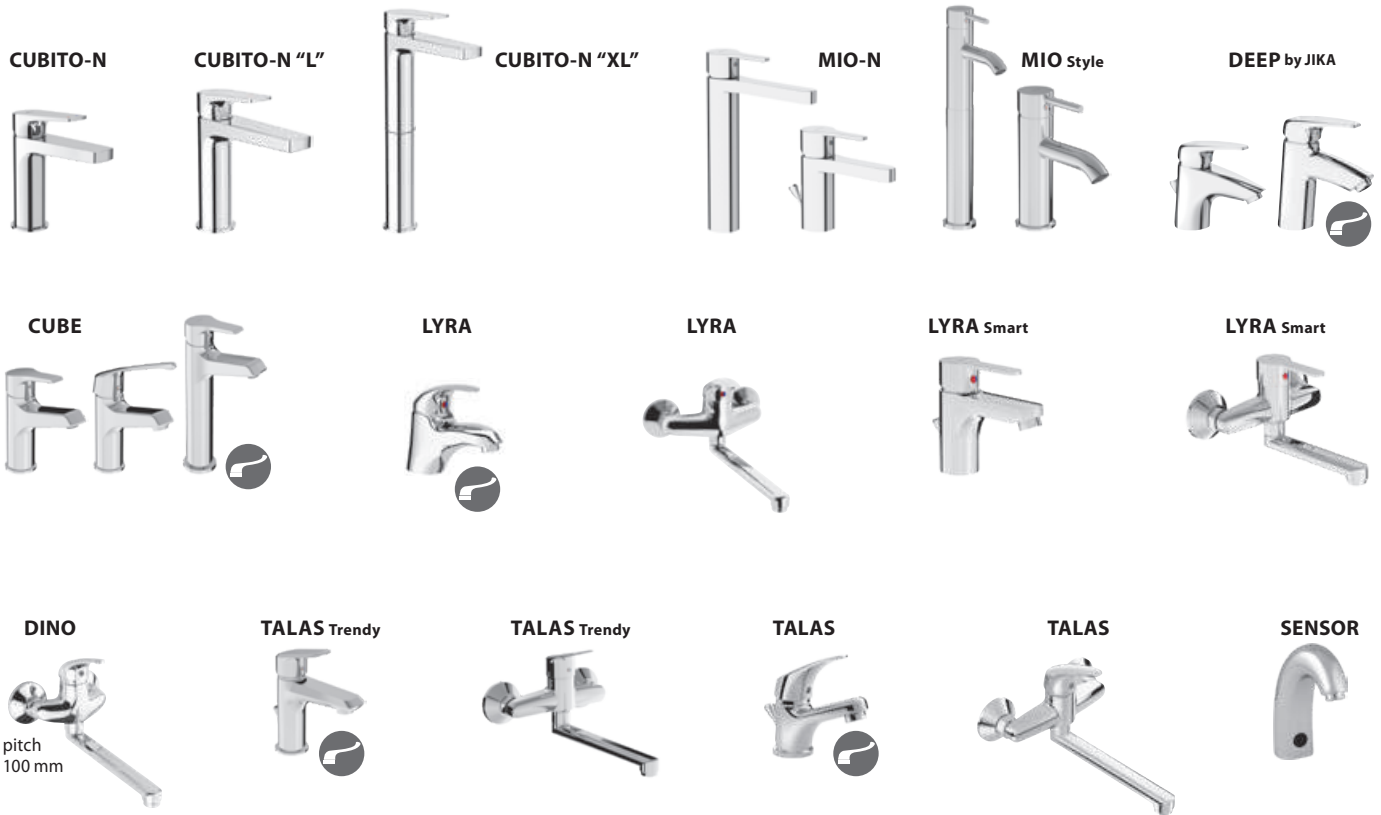

WASHBASIN FAUCETS

Can be combined with a medical lever.