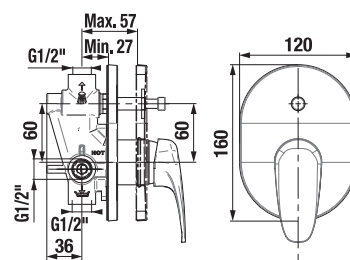

FAUCETS AND SHOWER ACCESSORIES /

CONCEALED BATH/SHOWER FAUCET DEEP BY JIKA

Article number	Description
H3211U60040001	single lever bath-shower concealed mixer, with diverter, complete, chrome

THERMOSTATIC BATH/SHOWER FAUCET WITH A SHOWER KIT DEEP BY JIKA

Article number	Description
H3231U70042711	thermostatic bath-shower mixer, wall mounted, with shower set (handshower Ø 80 mm, 3 functions, shower holder, shower hose 1700 mm), chrome
H3231U70044001	thermostatic bath-shower mixer, wall mounted, without shower set, chrome

BIDET FAUCET DEEP BY JIKA

Article number	Description
H3411U10041111	single lever bidet mixer, with metal pop-up waste, chrome

SHOWER HOSE

Article number	Description
H3622700040211	shower hose, L=2000 mm, brass with double-lock, chrome

It is recommended to combine with shower sets, accessories and siphons from Mio and Rio or Cubito-N.