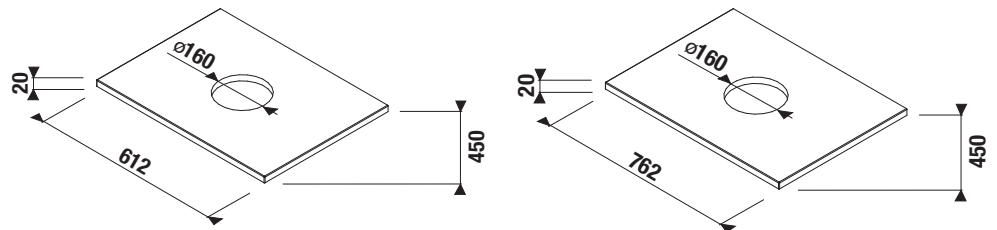

## MIO-N WASHTOP 61 CM AND 76 CM WITH SIPHON CUT-OUT

white

ash

white

ash

Article number	Description	Washtop colour	
		white	ash
H46J7120015001	washtop 61 cm, centred siphon cut-out	x	
H46J7120013421	washtop 61 cm, centred siphon cut-out		x
H46J7130015001	washtop 76 cm, centred siphon cut-out	x	
H46J7130013421	washtop 76 cm, centred siphon cut-out		x