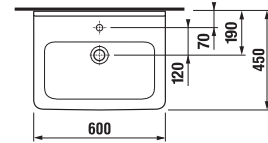

MAGIC FIX JIKA•perla