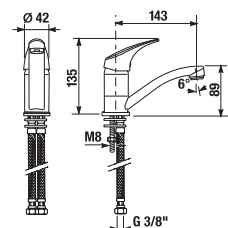

FAUCETS AND SHOWER ACCESSORIES /

Talas

Benefits

- Quality ceramic cartridges $\varnothing$ 35 mm
- Certified quality connection hoses made of stainless steel
- Wide range of shower accessories

for washbasin and sink faucets, the possibility of choosing an aerator with different flow rates

WASHBASIN FAUCET TALAS

Article number	Description
H3111N10041101	single lever basin mixer, without pop-up waste, chrome
H3111N10041111	single lever basin mixer, with plastic pop-up waste, chrome

Optional:
H3917100040001 Click-clack basin waste, 5/4", chrome

WALL MOUNTED WASHBASIN FAUCET TALAS

Article number	Description
H3111N70042201	single lever kitchen mixer, wall mounted, swivel spout 150 mm, chrome
H3111N70042301	single lever kitchen mixer, wall mounted, swivel spout 210 mm, chrome
H3111N70042401	single lever kitchen mixer, wall mounted, swivel spout 300 mm, chrome

Optional:
H3917100040001 Click-clack basin waste, 5/4", chrome

SINK FAUCET, LOW SPOUT TALAS

Article number	Description
H3511N10042201	single lever sink mixer, deck mounted, low swivel spout 143 mm, chrome