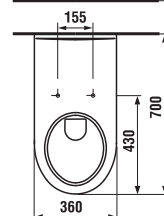

* Installation height of bathroom equipment must correspond to current guidelines for barrier-free use for buildings in the given country.

WE RECOMMEND COMBINING WITH

PAGE 133

In order to combine an enlarged wallhung WC Deep by Jika H820642 with a concealed toilet module Handicap System, it is necessary to use an extension mounting kit, numbered H8901100000001.

Wallhung H820642 is compatible with pneumatic set H895643.