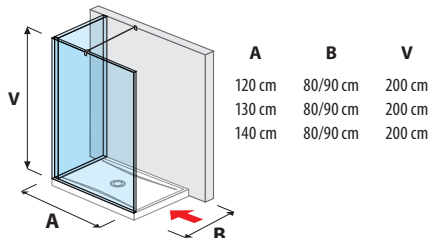

## SHOWER SCREENS

glass wall fixed 120, 130, 140 cm

glass wall side-mounted 70, 80 cm

glass wall side-mounted 90, 100, 120, 130, 140 cm

glass wall „L“ 120, 130, 140 x 80 cm  
120, 130, 140 x 90 cm

glass wall incl. short glass 70, 80 cm