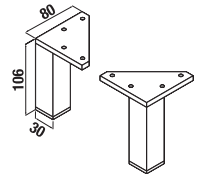

Benefits of bathroom furniture