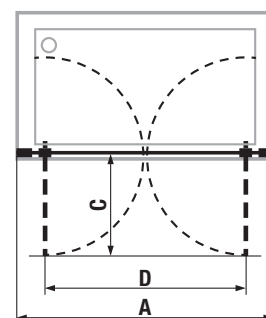

SHOWER SCREENS, ENCLOSURES, DOORS AND TRAYS /

NEW

SHOWER DOOR NION PIVOT

* Available from 3rd quarter of 2021

Single shower door 800, 900, 1000 mm, left/right, glossy silver-colour profile, 6mm transparent glass or arctic glass with special JIKA perla GLASS treatment, chromed handles.

Article number	Dimension (mm)	Height (mm)	Thickness (mm)	Glass design
H2542N10026681	800	1950	6	transparent
H2542N20026681	900	1950	6	transparent
H2542N30026681	1000	1950	6	transparent
H2542N10026661	800	1950	6	arctic
H2542N20026661	900	1950	6	arctic
H2542N30026661	1000	1950	6	arctic

charge 668 – transparent glass
charge 666 – arctic decor

Article number	Dimensional options (mm) to niche		Dimension (mm) B
	A min	A max	
H2542N1	765	795	672
H2542N2	865	895	772
H2542N3	965	995	872

NEW

DOUBLE-WING PIVOT SHOWER DOOR NION

* Available from 3rd quarter of 2021

Double-wing pivot shower door 800 and 900 mm, left/right, glossy silver-colour profile, 6mm transparent glass or arctic glass with special JIKA perla GLASS treatment, chromed handles.

Article number	Dimension (mm)	Height (mm)	Thickness (mm)	Glass design
H2562N10006681	800	1950	6	transparent
H2562N20006681	900	1950	6	transparent
H2562N10006661	800	1950	6	arctic
H2562N20006661	900	1950	6	arctic

charge 668 – transparent glass
charge 666 – arctic decor

Article number	Dimensional options (mm) to niche		Entrance width (mm) D	Dimension (mm) C
	A min	A max		
H2562N1	765	795	600	328
H2562N2	865	895	700	378

NEW

FIXED SHOWER SCREEN NION

* Available from 3rd quarter of 2021

Fixed shower screen 800, 900, 1000 mm, glossy silver-colour profile, 6mm transparent glass or arctic glass with special JIKA perla GLASS treatment, chromed handles.