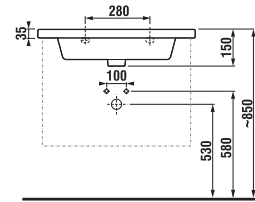

WASHBASINS / MIO-N DESIGN LINE /

WASHBASIN MIO-N 65 CM

JIKA • perla

Article number	Description	yyy: 104
H812714xxx1041	washbasin 65 cm	x
Optional:		
H8903490000001	installation kit for washbasins	
H8942460000001	space-saving siphon, distance between the corner valves is 200 mm, DN40	
H3747100040001	washbasin siphon Mio 5/4" – 32 mm, brass, chrome	

VANITY UNIT FOR WASHBASIN MIO-N 65 CM

Article number	Description	Colour	
		white/glossy front	ash
H40J7154015001	vanity unit for washbasin 65x45 cm H812714, 2 drawers	x	
H40J7154013421	vanity unit for washbasin 65x45 cm H812714, 2 drawers		x

Optional:
H4944021760001 Cube legs for wall mounted sink cabinets, chrome, 1 pair, 240 mm

Please combine these vanity units with the space-saving JIKA siphon H8942460000001.
NOTE: the spacing for corner valves in this case must be 200 mm.

WASHBASIN MIO-N 80 CM

JIKA • perla

Article number	Description	yyy: 104
H812716xxx1041	washbasin 80 cm	x
* leveling paste is included in the package		
Optional:		
H8903490000001	installation kit for washbasins	
H8942460000001	space-saving siphon, distance between the corner valves is 200 mm, DN40	
H3747100040001	washbasin siphon Mio 5/4" – 32 mm, brass, chrome	

VANITY UNIT FOR WASHBASIN MIO-N 80 CM

Article number	Description	Colour	
		white/glossy front	ash
H40J7164015001	vanity unit for washbasin 80x45 cm H812716, 2 drawers	x	
H40J7164013421	vanity unit for washbasin 80x45 cm H812716, 2 drawers		x

Optional:
H4944021760001 Cube legs for wall mounted sink cabinets, chrome, 1 pair, 240 mm

Please combine these vanity units with the space-saving JIKA siphon H8942460000001.
NOTE: the spacing for corner valves in this case must be 200 mm.

PROJECT AND OTHER PRODUCTS