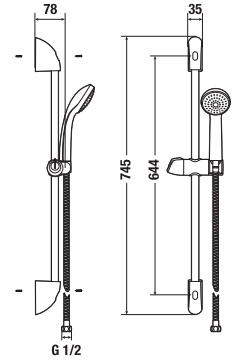

Shower accessories Rio

SHOWER SETS RIO

Article number H3651R00041001 **Description** shower set (hand shower $\varnothing$ 80 mm, 1 function, shower holder, shower hose 1700 mm), chrome

Article number H3651R00043711 **Description** shower set (hand shower $\varnothing$ 80 mm, 1 function, sliding bar 600 mm, shower hose 1700 mm), chrome

HAND SHOWER RIO

Article number H3611R00040011 **Description** hand shower $\varnothing$ 80 mm, 1 function, chrome

HAND SHOWER RIO

Article number H3611R20043311 **Description** hand shower $\varnothing$ 80 mm, 3 functions, chrome

HAND SHOWER RIO

Article number H3611R20041511 **Description** hand shower $\varnothing$ 100 mm, 1 function, chrome

Article number H3611R20043511 **Description** hand shower $\varnothing$ 100 mm, 3 functions, chrome