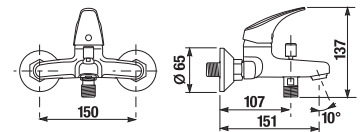

FAUCETS AND SHOWER ACCESSORIES /

SINK FAUCET TALAS

Article number H3511N10042301
Description single lever sink mixer, deck mounted, low swivel spout 210 mm, chrome

SHOWER FAUCET TALAS

Article number H3311N70044001
Description single lever shower mixer, wall mounted, without shower set, chrome

BATH/SHOWER FAUCET TALAS

Article number H3211N70044001
Description single lever bath-shower mixer, wall mounted, without shower set, chrome

BIDET FAUCET TALAS

Article number H3411N10041111
Description single lever bidet mixer, with plastic pop-up waste, chrome

It is recommended to combine with Rio accessories.