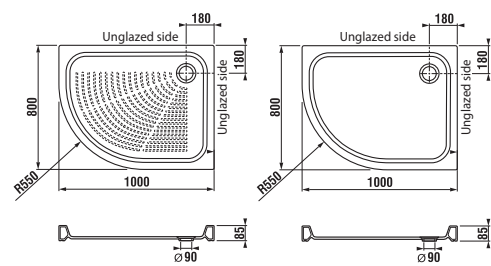

left version H852210

left version H852210

right version H852211

right version H852211