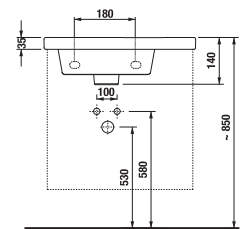

WASHBASINS / MIO-N DESIGN LINE /

DOUBLE WASHBASIN MIO-N 130 CM

JIKA • perla

Article number Description yyy: 104

H814714xxx1041 double washbasin 130 cm* x

* leveling paste is included in the package

Optional:

H8903490000001 installation kit for washbasins

H8942460000001 space-saving siphon, distance between the corner valves is 200 mm, DN40

H3747100040001 washbasin siphon Mio 5/4" – 32 mm, brass, chrome

VANITY UNIT FOR DOUBLE WASHBASIN MIO-N 130 CM

Article number Description

H40J7184015001 vanity unit for double washbasin 130x45 cm H814714, 4 drawers

H40J7184013421 vanity unit for double washbasin 130x45 cm H814714, 4 drawers

Colour white/glossy front ash

Optional:

H4944021760001 Cube legs for wall mounted sink cabinets, chrome, 1 pair, 240 mm

For this 4-drawer cabinet, always use one pair of legs for support H4944021760001*.

Please combine these vanity units with the space-saving JIKA siphon H8942460000001.

NOTE: the spacing for corner valves in this case must be 200 mm.

SMALL WASHBASIN MIO-N 45 CM

JIKA • perla

Article number Description yyy: 106

H815714xxx1061 small washbasin 45 cm, asymmetric x

Optional:

H8903490000001 installation kit for washbasins

H3747100040001 washbasin siphon Mio 5/4" – 32 mm, brass, chrome

H8942490000001 siphon, chromed ABS, height-adjustable from 175 to 270 mm, high of water seal 75 mm, flow-rate capacity of 45 l, with decorative rings (can also be used without decorative rings)

VANITY UNIT FOR WASHBASIN MIO-N 45 CM

Article number Description

H40J7112005001 vanity unit for small washbasin 45x25 cm H815714, 2 drawers

H40J7112003421 vanity unit for small washbasin 45x25 cm H815714, 2 drawers

Colour white/glossy front ash