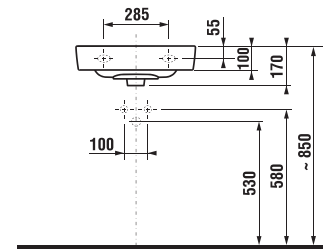

WASHBASINS / LYRA PLUS DESIGN LINE /

WASHBASIN LYRA PLUS 55 CM

Article number   **Description**

H8103810001041   washbasin 55 cm

Optional:

H8903490000001   installation kit for washbasins

H3747100040001   washbasin siphon Mio 5/4" – 32 mm, brass, chrome

VANITY UNIT FOR WASHBASIN LYRA PLUS VIVA 55 CM

Article number   **Description**

H40J3932003001   vanity unit with 2 doors for washbasin 55 cm H810381

Colour white/semi-gloss front

x

Article number   **Description**

H40J3834023001   vanity unit with 2 drawers for washbasin 55 cm H810381

Colour white/semi-gloss front

x

Benefits of bathroom furniture

PROJECT AND OTHER PRODUCTS