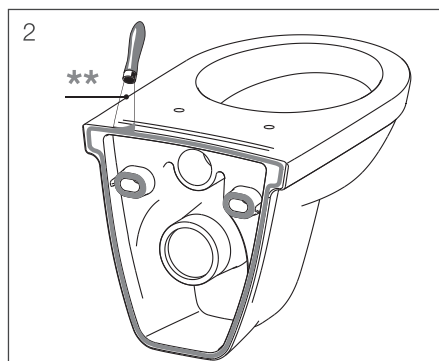

** Apply levelling paste layer of 5-10 mm.