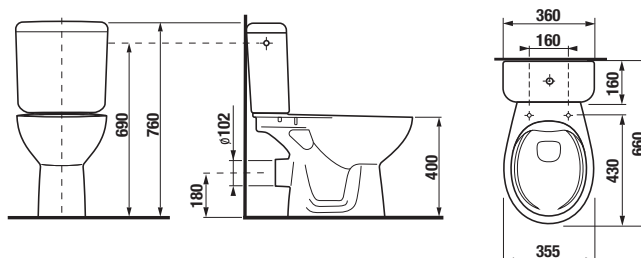

## WC COMBINATION WITH HORIZONTAL OUTLET DINO RIMLESS

Article number	Description	Outlet
H8223970000001	WC Zeta with horizontal outlet, washdown flushing	↓ x
<b>Optional:</b>		
H8929990000001	installation kit for WC	
H8932710000001	thermoplast seat and cover Zeta, plastic hinges, adjustable length of 400–440 mm	
H8932710000637	thermoplast seat Zeta, steel hinges (NOTE: limited length adjustability of 407–425 mm).	
H8977010000001	rubber insert - water supply sealing	