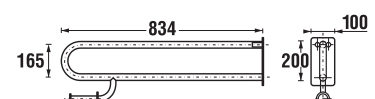

PROJECT AND OTHER PRODUCTS