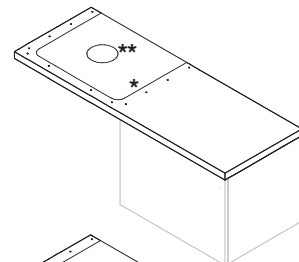

The Cubito H817422 countertop washbasin can also be installed on the washtop. The cutout is done by the installer during assembly.

Benefits of bathroom furniture