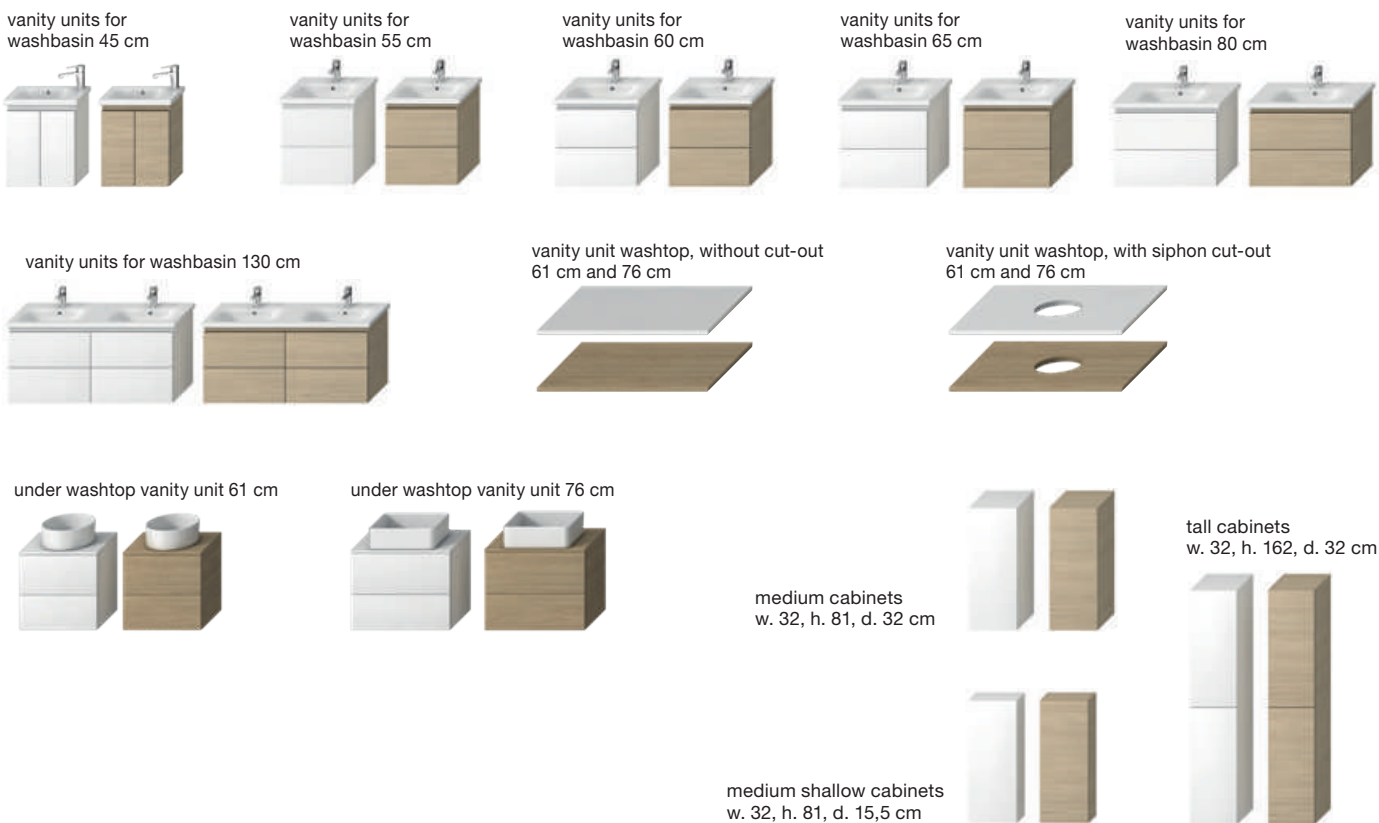

WC SEAT

BIDETS

BATHROOM FURNITURE