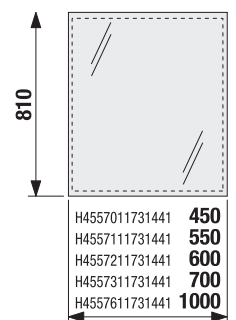

MIRRORS AND LIGHTING /

MIRRORS CLEAR WITH INTEGRATED LIGHTING 45, 55, 60, 70, 100 × 81 CM

Article number	Description	Dimension
H4557051731441	mirror with LED lighting, IP44, without switch, for 1 light connection 230 V, bevel 5 mm	45 × 81 cm
H4557151731441	mirror with LED lighting, IP44, without switch, for 2 lights connection 230 V, bevel 5 mm	55 × 81 cm
H4557251731441	mirror with LED lighting, IP44, without switch, for 2 lights connection 230 V, bevel 5 mm	60 × 81 cm
H4557351731441	mirror with LED lighting, IP44, without switch, for 2 lights connection 230 V, bevel 5 mm	70 × 81 cm
H4557651731441	mirror with LED lighting, IP44, without switch, for connection 230 V, bevel 5 mm	100 × 81 cm

TOUCHLESS SWITCH

Article number	Description
H4942611730001	touchless switch for lights in mirrors Clear

MIRRORS CLEAR WITHOUT LIGHTING 45, 55, 60, 70, 100 × 81 CM

Article number	Description	Dimension
H4557011731441	rectangle, incl. wall fixation, bevel 5 mm around, base 3 side AL frame, with possibility of installation with light	45 × 81 cm
H4557111731441	rectangle, incl. wall fixation, bevel 5 mm around, base 3 side AL frame, with possibility of installation with light	55 × 81 cm
H4557211731441	rectangle, incl. wall fixation, bevel 5 mm around, base 3 side AL frame, with possibility of installation with light	60 × 81 cm
H4557311731441	rectangle, incl. wall fixation, bevel 5 mm around, base 3 side AL frame, with possibility of installation with light	70 × 81 cm
H4557611731441	rectangle, incl. wall fixation, bevel 5 mm around, base 3 side AL frame, with possibility of installation with light	100 × 81 cm