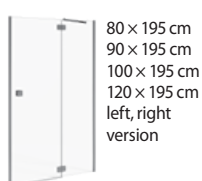

SHOWER ENCLOSURE FRAMELESS

+