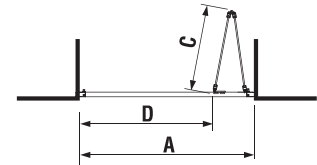

Folding shower door, 800, 900 mm, left/right, glossy silver-colour profile, 6mm transparent glass or arctic glass with special JIKA perla GLASS treatment, chromed handles.

Article number	Dimension (mm)	Height (mm)	Thickness (mm)	Glass design
H2552410026681	800	1950	6	transparent
H2552420026681	900	1950	6	transparent
H2552410026661	800	1950	6	arctic*
H2552420026661	900	1950	6	arctic*

charge 668 – transparent glass
charge 666 – arctic decor

Article number	Dimensional options (mm) to niche		Entrance width (mm) D	Dimension (mm) C
	A min	A max		
H255241	765	795	535	306
H255242	865	895	635	358