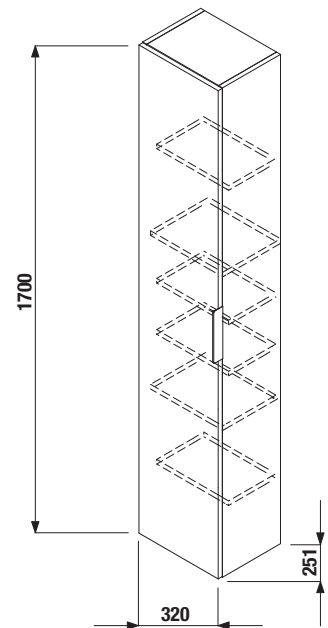

PROJECT AND OTHER PRODUCTS