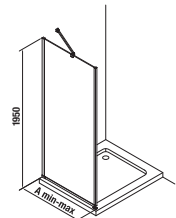

Fixed shower screen, silver glossy profile, 8 mm transparent glass with Jika perla Glass finish.

Article number	Variant	Dimension (mm)	Height (mm)	Thickness (mm)	Glass design
H2974210026681	left/right	800×1950	1950	8	transparent
H2974220026681	left/right	900×1950	1950	8	transparent
H2974230026681	left/right	1000×1950	1950	8	transparent