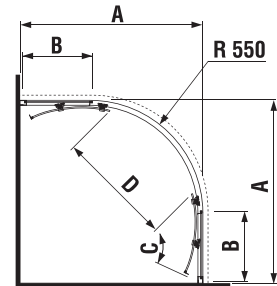

SHOWER SCREENS, ENCLOSURES, DOORS AND TRAYS /

NEW

CORNER SHOWER ENCLOSURE NION 4 PIECES

* Available from 3rd quarter of 2021

JIKA•perla
GLASS

Corner shower enclosure 800, 900 and 1000 mm, 550 mm radius, glossy silver-colour profile, 6mm transparent glass or arctic glass with special JIKA perla GLASS treatment, chromed handles.

Article number	Dimension (mm)	Height (mm)	Thickness (mm)	Glass design
H2532N10026681	800	1950	6	transparent
H2532N20026681	900	1950	6	transparent
H2532N30026681	1000	1950	6	transparent
H2532N10026661	800	1950	6	arctic
H2532N20026661	900	1950	6	arctic
H2532N30026661	1000	1950	6	arctic

charge 668 – transparent glass
charge 666 – arctic decor

Article number	Dimensional options (mm)		Dimension (mm) B	Dimension (mm) C	Entrance width (mm) D
	A min	A max			
H2532N1	780	795	210	390	400
H2532N2	880	895	310	390	530
H2532N3	980	995	410	390	530

All shower enclosures are exclusively supplied with the JIKA perla GLASS finish on the inner side of the screen.

NEW

SQUARE SHOWER ENCLOSURE NION 4 PIECES

* Available from 3rd quarter of 2021

JIKA•perla
GLASS

Shower enclosure 800, 900 and 1000 mm, square, glossy silver-colour profile, 6mm transparent glass or arctic design glass with special JIKA perla GLASS treatment, chromed handles.

Article number	Dimension (mm)	Height (mm)	Thickness (mm)	Glass design
H2512N10026681	800	1950	6	transparent
H2512N20026681	900	1950	6	transparent
H2512N30026681	1000	1950	6	transparent
H2512N10026661	800	1950	6	arctic
H2512N20026661	900	1950	6	arctic
H2512N30026661	1000	1950	6	arctic

charge 668 – transparent glass
charge 666 – arctic decor

Article number	Dimensional options (mm)		Dimension (mm) B	Dimension (mm) C	Entrance width (mm) D
	A min	A max			
H2512N1	780	795	326	386	420
H2512N2	880	895	376	436	490
H2512N3	980	995	426	486	560