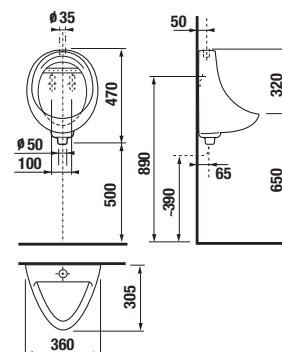

Article number	Description
H844100004401	Korint urinal with siphon (art. no.: H8944000000001)
Optional:	
H8992100000001	installation kit for urinal

**RECOMMENDED TO BE
COMBINED WITH SUITABLE
CONCEALED MODULE
FOR URINALS**

PAGE 133