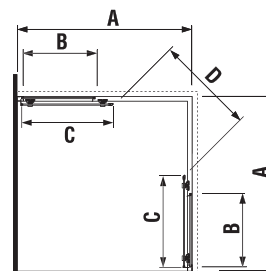

All shower enclosures are exclusively supplied with the JIKA perla GLASS finish on the inner side of the screen.