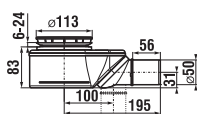

Optional:	Description
H2942300000001	siphon for shower trays, $\varnothing$ 90 mm, stainless cover $\varnothing$ 113 mm, flow rate of 54 l/min, including mounting fixtures
H8991030000001	expansion tape between shower tray and wall, 290 × 50 mm