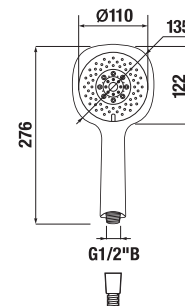

Article number H3611X30044711
Description hand shower 130x130 mm, 4 functions, chrome
Price 30.9 €