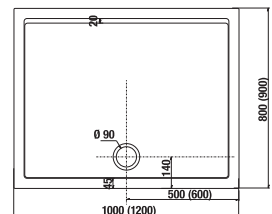

SHOWER SCREENS, ENCLOSURES, DOORS AND TRAYS /

Benefits of gelcoat shower trays

- The shower tray's smooth surfaces guarantee a perfectly hygienic environment.
- Gelcoat material is easy to clean and maintain.
- Shower trays are highly resistant, ensuring durable service for any bathroom.
- Thanks to their resistance to UV radiation, Padana shower trays will keep their brightness for a long time.
- Shower tray height is a mere 3.5 cm, making it look very subtle and graceful.

The Padana shower trays are made from innovative gelcoat material, and thanks to their special qualities they should not escape your attention. Limestone, the main product component, in combination with resins forms a very unique material. Combined with their minimalist design, Padana shower trays become a highlight of any bathroom.

RECTANGULAR GELCOAT SHOWER TRAY PADANA

made
in EU

Article number	Description
H2119340000001	rectangular shower tray, 1000 × 800 mm, cast marble
H2119380000001	rectangular shower tray, 1000 × 900 mm, cast marble
H2119350000001	rectangular shower tray, 1200 × 800 mm, cast marble
H2119390000001	rectangular shower tray, 1200 × 900 mm, cast marble

Padana shower trays are suitable for floor-level integration.

Padana trays are shallow; therefore we recommend H294230, siphon with increased flow rate of 54 l/min.

Optional:	Description
H2942300000001	siphon for shower trays, Ø 90 mm, stainless cover Ø 113 mm, flow rate of 54 l/min, including mounting fixtures
H8991030000001	expansion tape between shower tray and wall, 290 × 50 mm