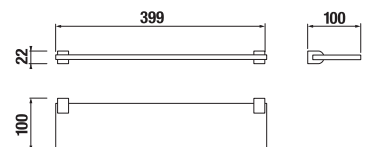

GLASS SHELF 40 CM PURE

Article number	Description
H3853B10040001	glass shelf with holders, wall mounted, L=400 mm, frosted glass/chrome