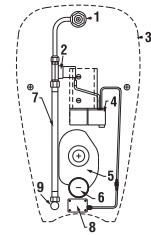

Battery box attached by a hook and loop tape at the bottom of ceramics. Battery service life - 1 year (also applies to public areas).

RECOMMENDED TO BE COMBINED WITH SUITABLE CONCEALED MODULE FOR URINALS

PAGE 133

1. 1 - water supply
2. 2 - electromagnetic valve
3. 3 - ceramic urinal
4. 4 - circuitry with a radar sensor with battery power supply
5. 5 - siphon
6. 6 - drain pipe, Ø50mm
7. 7 - interconnecting hoses
8. 8 - battery holder
9. 9 - corner valve for the water supply

H891062