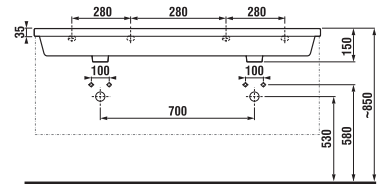

WASHBASINS / MIO-N DESIGN LINE /

DOUBLE WASHBASIN MIO-N 130 CM

JIKA • perla

Article number Description yyy: 104

H814714xxx1041 double washbasin 130 cm* x

* leveling paste is included in the package

Optional:

H8903490000001 installation kit for washbasins

H8942460000001 space-saving siphon, distance between the corner valves is 200 mm, DN40

H3747100040001 washbasin siphon Mio 5/4" – 32 mm, brass, chrome

VANITY UNIT FOR DOUBLE WASHBASIN MIO-N 130 CM

Article number Description

H40J7184015001 vanity unit for double washbasin 130x45 cm H814714, 4 drawers

H40J7184013421 vanity unit for double washbasin 130x45 cm H814714, 4 drawers

Colour white/glossy front ash

Optional:

H4944021760001 Cube legs for wall mounted sink cabinets, chrome, 1 pair, 240 mm

For this 4-drawer cabinet, always use one pair of legs for support H4944021760001*.

Please combine these vanity units with the space-saving JIKA siphon H8942460000001.

NOTE: the spacing for corner valves in this case must be 200 mm.

SMALL WASHBASIN MIO-N 45 CM

JIKA • perla

Article number Description yyy: 106

H815714xxx1061 small washbasin 45 cm, asymmetric x

Optional:

H8903490000001 installation kit for washbasins

H3747100040001 washbasin siphon Mio 5/4" – 32 mm, brass, chrome

H8942490000001 siphon, chromed ABS, height-adjustable from 175 to 270 mm, high of water seal 75 mm, flow-rate capacity of 45 l, with decorative rings (can also be used without decorative rings)

VANITY UNIT FOR WASHBASIN MIO-N 45 CM

Article number Description

H40J7112005001 vanity unit for small washbasin 45x25 cm H815714, 2 drawers

H40J7112003421 vanity unit for small washbasin 45x25 cm H815714, 2 drawers

Colour white/glossy front ash