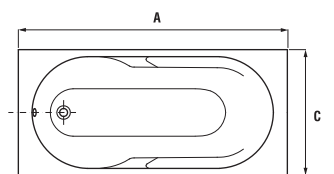

BATHTUBS AND BATH SCREENS /

BATH SCREEN TIGO 1 PIECE STRAIGHT

Bath screen 600 mm left/right, 1-piece, polished silver profile, 6 mm thick transparent glass with JIKA perla Glass finish.

Article number	Width (mm)	Height (mm)	Thickness (mm)	Glass design
H2562140026681*	600	1500	6	transparent glass

* article number changed 06/2021

Product available from the 3rd quarter of 2021.

JIKA perla GLASS

ACRYLIC BATHTUB LYRA

Areas shown in this colour are not recommended for placing a bathtub outlet or a bathtub mixer outlet.

These areas are recommended for placing a bathtub outlet or a bathtub mixer outlet.

E = edge width of bathtub

Article number	Description	Capacity
H2298390000001	bathtub 1 500 × 700 mm, including support feet	124 l
H2308390000001	bathtub 1 600 × 700 mm, including support feet	159 l
H2288390000001	bathtub 1 600 × 750 mm, including support feet	170 l
H2318390000001	bathtub 1 700 × 700 mm, including support feet	178 l
H2328390000001	bathtub 1 700 × 750 mm, including support feet	180 l

Optional:

H2968320000001	front panel 1 700 × 560 mm
H2968310000001	front panel 1 600 × 560 mm
H2968300000001	front panel 1 500 × 500 mm
H2968370000001	side panel 750 × 560 mm
H2968360000001	side panel 700 × 560 mm
H2968380000001	side panel 700 × 500 mm
H2948150040001	automatic overflow including siphon 40/50 mm, length 550 mm, plastic body of overflow
H2948160040001	automatic overflow including siphon 40/50 mm, length 550 mm, brass body of overflow
H2948170040001	automatic overflow with inlet, including siphon 40/50 mm, length 550 mm, plastic body of overflow
H2948180040001	automatic overflow with inlet, including siphon 40/50 mm, length 550 mm, brass body of overflow

For pictures and technical charts of bathtub overflows, please see page 196.

Dimension