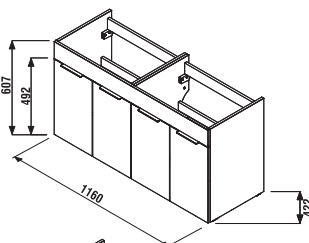

1. **1+1 PACK**
   cabinet + washbasin
   - Safe delivery
   - Space-saving transport packaging
   - Simple handling

The vanity unit is not available as a spare part.