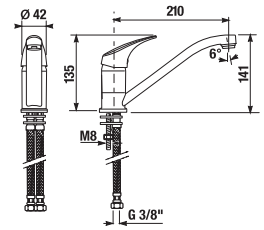

FAUCETS AND SHOWER ACCESSORIES /

SINK FAUCET TALAS

Article number H3511N10042301
Description single lever sink mixer, deck mounted, low swivel spout 210 mm, chrome

SHOWER FAUCET TALAS

Article number H3311N70044001
Description single lever shower mixer, wall mounted, without shower set, chrome

BATH/SHOWER FAUCET TALAS

Article number H3211N70044001
Description single lever bath-shower mixer, wall mounted, without shower set, chrome

BIDET FAUCET TALAS

Article number H3411N10041111
Description single lever bidet mixer, with plastic pop-up waste, chrome

It is recommended to combine with Rio accessories.