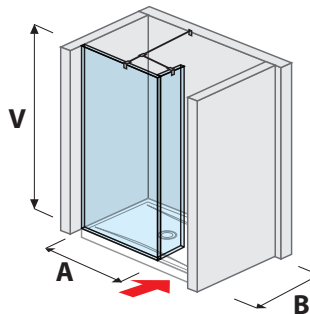

glass wall PURE incl. short glass 70, 80 cm

A	B	V
70 cm	80/90 cm	200 cm
80 cm	80/90 cm	200 cm