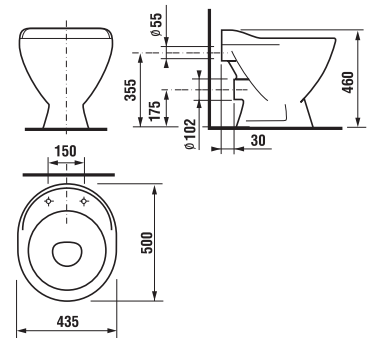

PROJECT PRODUCTS /

WASTE SINK MIRA

Article number	Description
H8510460000001	Mira waste sink with folding plastic grid
Optional:	
H8929990000001	installation kit
H8977010000001	rubber insert - water supply sealing
H8937100000001	plastic cistern for freestanding WCs, side cistern filling 3/8", Dual Flush 3/6 l

WALLHUNG WASTE SINK MIRA

Article number	Description
H8510490000001	Mira wallhung waste sink with plastic grating
Optional:	
H8903490008901	installation kit for closet and bidet with white cap, 1 pair
H8903490008911	installation kit for closet and bidet with chrome cap, 1 pair
H8936070000001	Concealed module Waste Sink System for wallhung Mira sink (H851049) with monoblock steelframe, designed for dry installation, floor and rear-wall anchoring, Single or Dual Flush button - angle valve with fixed water inlet through cistern wall - new outlet valve
H8929920000001	Laufen levelling tape
H8926950000001	Laufen noise damper kit
H8946140000001	Laufen leveling paste

Each product must be ordered separately (utility sink, sink module and faucet).