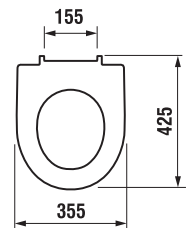

Article number	Description
H8933843000631	duroplast seat and cover, steel hinges