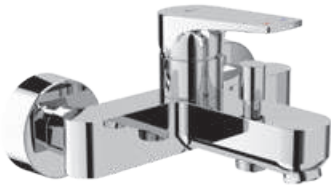

FAUCETS AND SHOWER ACCESSORIES /

BATH/SHOWER FAUCET WITHOUT SHOWER SET CUBITO-N