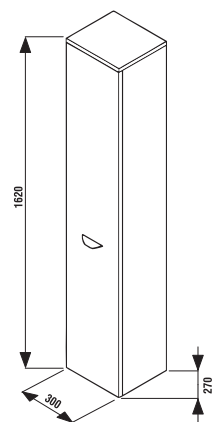

Article number	Description	Colour		
		white	ash	golden oak
H4541514345001	tall cabinet, wallhung, left door	X		
H4541514343401	tall cabinet, wallhung, left door		X	
H4541514343411	tall cabinet, wallhung, left door			X
H4541524345001	tall cabinet, wallhung, right door	X		
H4541524343401	tall cabinet, wallhung, right door		X	
H4541524343411	tall cabinet, wallhung, right door			X