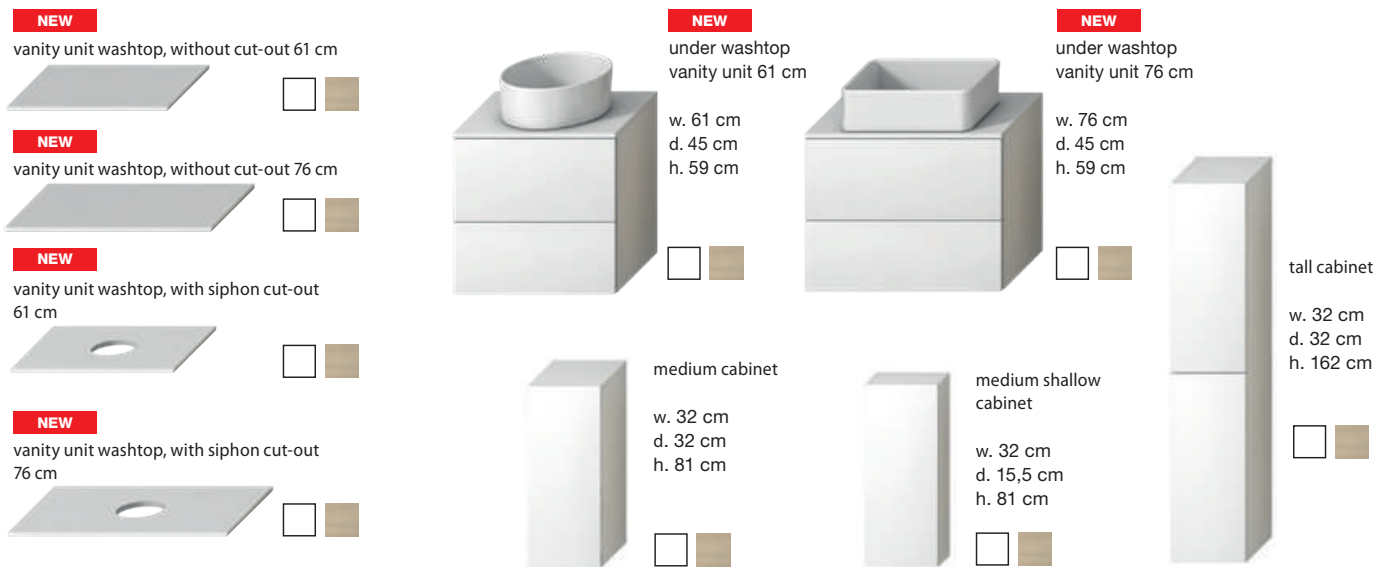

OVERVIEW / BATHROOM FURNITURE / BY DESIGN LINES /

CUBITO PURE

MIO-N

DEEP BY JIKA

TIGO