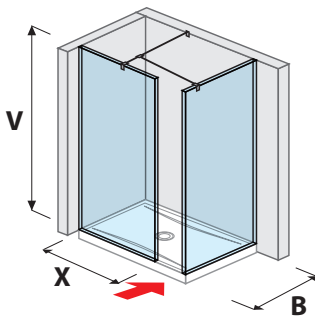

GLASS WALL/WALK IN PURE CORNER VERSION

Article number	Description
H2684230026681	walk in, corner version, 700×800 mm for a shower trays 1200×800 mm, 1300×800 mm, incl. two side mouldings and a bracket, JIKA perla GLASS finish
H2684240026681	walk in, corner version, 700×900 mm for a shower trays 1200×900 mm, 1300×900 mm, incl. two side mouldings and a bracket, JIKA perla GLASS finish
H2684250026681	walk in, corner version, 800×800 mm for a shower tray 1400×800 mm, incl. two side mouldings and a bracket, JIKA perla GLASS finish
H2684260026681	walk in, corner version, 800×900 mm for a shower tray 1400×900 mm, incl. two side mouldings and a bracket, JIKA perla GLASS finish

Article number	Glass dimensions (mm)			Shower tray dimensions (mm)		Entrance dimensions (mm)
	X	Y	V	A	B	C
H268423	684	784	2000	1200/1300	800	516/616
H268424	684	884	2000	1200/1300	900	516/616
H268425	784	784	2000	1400	800	516
H268426	784	884	2000	1400	900	516