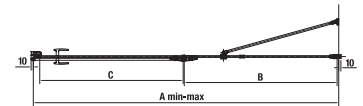

Shower doors with a single panel, 800–1200 mm, left/right, silver glossy profile, chrome hinges and handles, 8 mm transparent glass with Jika perla Glass finish.

Article number	Version	Dimension (mm)	Height (mm)	Thickness (mm)	Glass design
H2544200026681	left	800	1950	8	transparent
H2544210026681	right	800	1950	8	transparent
H2544220026681	left	900	1950	8	transparent
H2544230026681	right	900	1950	8	transparent
H2544240026681	left	1000	1950	8	transparent
H2544250026681	right	1000	1950	8	transparent
H2544260026681	left	1200	1950	8	transparent
H2544270026681	right	1200	1950<!--</tr-->