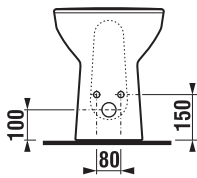

WC COMBINATIONS, FLOORSTANDING WCs AND BIDETS /

FLOORSTANDING BIDET DEEP BY JIKA

Article number Description

H8326120003021 floorstanding bidet, with lid, leaning directly to the wall (including installation kit)

302

WC COMBINATION WITH HORIZONTAL OUTLET LYRA PLUS RIMLESS

Article number Description

H8273860002801 WC without water rim, washdown flushing, 4,5/3l

H8273860002811 WC without water rim, washdown flushing, 4,5/3l

Water inlet Flushing mechanism Outlet

x x x

x x x

Optional: Description

H8903840000631 duroplast seat and cover, fast-clamping, steel hinges

H8903850000631 duroplast seat and cover, fast-clamping, Slowclose, steel hinges

H8933843000631 duroplast seat and cover, steel hinges

H8933870000001 seat and cover, thermoplastic, plastic hinges – for wallhung WC

NEW

WC COMBINATION WITH VERTICAL OUTLET LYRA PLUS RIMLESS

Available from the 3rd quarter of 2021.

Article number Description

H8273870002801 WC without water rim, washdown flushing, 4,5/3l

H8273870002811 WC without water rim, washdown flushing, 4,5/3l

Water inlet Flushing mechanism Outlet

x x x

x x x

Optional: Description

H8903840000631 duroplast seat and cover, fast-clamping, steel hinges

H8903850000631 duroplast seat and cover, fast-clamping, Slowclose, steel hinges

H8933843000631 duroplast seat and cover, steel hinges

H8933870000001 seat and cover, thermoplastic, plastic hinges – for wallhung WC