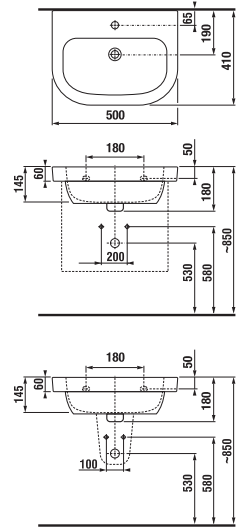

WASHBASINS / DEEP BY JIKA DESIGN LINE /

WASHBASIN DEEP BY JIKA 50 CM

Article number Description

H812611000yyy1	washbasin 50 cm	x	x	x	x
H8196110000001	siphon cover with installation kit (art. nr.: H8900130000001)				

Optional:

H8903490000001	installation kit for washbasins
H3747100040001	washbasin siphon Mio 5/4" – 32 mm, brass, chrome
H8942490000001	siphon, chromed ABS, height-adjustable from 175 to 270 mm, high of water seal 75 mm, flow-rate capacity of 45 l, with decorative rings (can also be used without decorative rings)

VANITY UNIT FOR WASHBASIN DEEP BY JIKA 50 CM

Article number Description

Article number	Description	Colour		
		white	ash	golden oak
H4541314345001	vanity unit for washbasin 50 cm, 1 drawer, rounded front	x		
H4541314343401	vanity unit for washbasin 50 cm, 1 drawer, rounded front		x	
H4541314343411	vanity unit for washbasin 50 cm, 1 drawer, rounded front			x

WASHBASINS WITH PEDESTAL DEEP BY JIKA 50, 55, 60 and 65 CM

Article number Description

H812611000yyy1	washbasin 50 cm	x	x	x	x
H812612000yyy1	washbasin 55 cm	x	x		
H812613000yyy1	washbasin 60 cm	x	x		
H812614000yyy1	washbasin 65 cm	x			
H8196100000001	pedestal				

Optional:

H8903490000001	installation kit for washbasins
H3747100040001	washbasin siphon Mio 5/4" – 32 mm, brass, chrome
H8942490000001	siphon, chromed ABS, height-adjustable from 175 to 270 mm, high of water seal 75 mm, flow-rate capacity of 45 l, with decorative rings (can also be used without decorative rings)

	L	B	A	H	C	D
H812611000yyy1	500	410	190	180	50	180
H812612000yyy1	550	420	195	190	50	280
H812613000yyy1	600	450	195	190	50	280
H812614000yyy1	650	480	195	190	50	280

PROJECT AND OTHER PRODUCTS