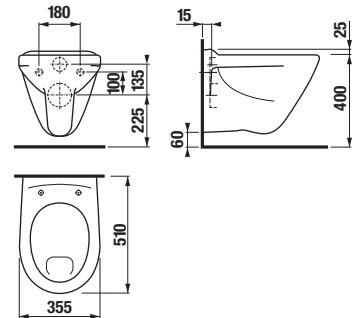

Article number	Description
H8202280000001	wallhung WC, wash-out flushing
Optional:	
H8932710000001	thermoplast seat and cover Zeta, plastic hinges, adjustable length of 400–440 mm
H8933703000001	duroplast seat and cover Dino, plastic hinges
H8933703000631	duroplast seat and cover Dino, steel hinges
H8932740000001	duroplast seat and cover Zeta, plastic hinges, adjustable length
H8932760000001	duroplast seat and cover Zeta, Slowclose lowering mechanism, plastic hinges
H8929920000001	Laufen levelling tape
H8926950000001	Laufen damper kit
H8946140000001	Laufen leveling paste