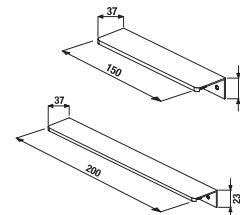

ACCESSORIES /

DOOR HANDLE CUBE 150 and 200 MM

Article number	Description
H4915831760001	Cube handle 150 mm for vanity units with doors, chrome-plated, 1 pc
H4915841760001	Cube handle 200 mm for vanity units with drawers and for medium cabinets, chrome-plated, 1 pc

FEET FOR FURNITURE CUBE

Article number	Description
H4944021760001	Cube feet, chrome-plated, 1 pair, 237-247 mm

CONNECTION DIMENSIONS FOR FURNITURE / CUBE /

It is recommended to combine Cube design line with mirrors of Clear and Lyra design line found in section Mirrors and lighting.