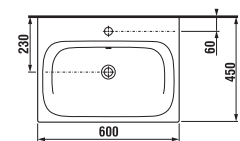

WASHBASINS / MIO-N DESIGN LINE /

WASHBASIN MIO-N 55 CM

JIKA•perla

Article number	Description	yyy: 104
H812712xxx1041	washbasin 55 cm	x
Optional:		
H8903490000001	installation kit for washbasins	
H8942460000001	space-saving siphon, distance between the corner valves is 200 mm, DN40	
H3747100040001	washbasin siphon Mio 5/4" – 32 mm, brass, chrome	

VANITY UNIT FOR WASHBASIN MIO-N 55 CM

white/glossy front

ash

Article number	Description	Colour	
		white/glossy front	ash
H40J7134015001	vanity unit for washbasin 55x45 cm H812712, 2 drawers	x	
H40J7134013421	vanity unit for washbasin 55x45 cm H812712, 2 drawers		x
Optional:			
H4944021760001	Cube legs for wall mounted sink cabinets, chrome, 1 pair, 240 mm		

Please combine these vanity units with the space-saving JIKA siphon H8942460000001.
NOTE: the spacing for corner valves in this case must be 200 mm.

WASHBASIN MIO-N 60 CM

JIKA•perla

Article number	Description	yyy: 104
H812713xxx1041	washbasin 60 cm	x
Optional:		
H8903490000001	installation kit for washbasins	
H8942460000001	space-saving siphon, distance between the corner valves is 200 mm, DN40	
H3747100040001	washbasin siphon Mio 5/4" – 32 mm, brass, chrome	

VANITY UNIT FOR WASHBASIN MIO-N 60 CM

white/glossy front

ash

Article number	Description	Colour	
		white/glossy front	ash
H40J7144015001	vanity unit for washbasin 60x45 cm H812713, 2 drawers	x	
H40J7144013421	vanity unit for washbasin 60x45 cm H812713, 2 drawers		x
Optional:			
H4944021760001	Cube legs for wall mounted sink cabinets, chrome, 1 pair, 240 mm		

Please combine these vanity units with the space-saving JIKA siphon H8942460000001.
NOTE: the spacing for corner valves in this case must be 200 mm.