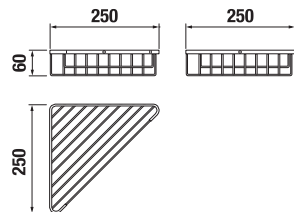

CORNER GRATED CONTAINER **GENERIC**

Article number	Description
H3853D30042301	wired container, corner, 250x250 mm, chrome