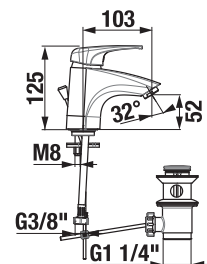

**Optional:**  
H3917100040001 Click-clack basin waste, 5/4", chrome

We recommend combining it with the siphon, see. page 61.