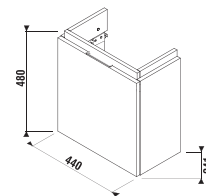

## VANITY UNIT FOR ASYMMETRIC SMALL WASHBASIN CUBITO 45 CM

tilting doors

2 doors

oak

white/glossy front

oak

Article number	Description	Colour	
		white/glossy front	oak
H40J4201005001	vanity unit for asymmetric small washbasin 45x25 cm H811423/4, tilting doors	x	
H40J4201005191	vanity unit for asymmetric small washbasin 45x25 cm H811423/4, tilting doors		x
H40J4202005001	vanity unit for asymmetric small washbasin 45x25 cm H811423/4, 2 doors	x	
H40J4202004611	vanity unit for asymmetric small washbasin 45x25 cm H811423/4, 2 doors		x
H40J4202005191	vanity unit for asymmetric small washbasin 45x25 cm H811423/4, 2 doors		x