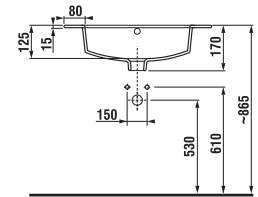

1. **1+1 PACK**
   cabinet + washbasin
2. Safe delivery
   - Space-saving transport packaging
   - Simple handling