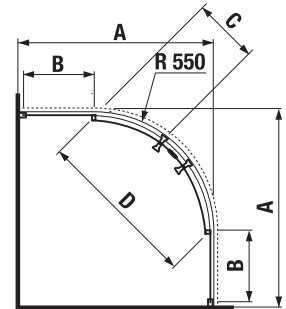

Corner shower enclosure 800, 900 mm, radius 550 mm, white profile, 4 mm transparent glass or stripy glass with JIKA perla GLASS finish, white handles.

Article number	Dimension (mm)	Height (mm)	Thickness (mm)	Glass design
H2533810006681	800	1900	4	transparent
H2533820006681	900	1900	4	transparent
H2533810006651	800	1900	4	matt stripes
H2533820006651	900	1900	4	matt stripes