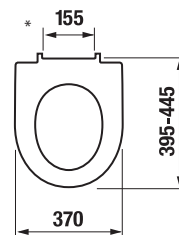

Article number	Description
H8903840000631	duroplast seat and cover, fast-clamping, steel hinges
H8903850000631	duroplast seat and cover, fast-clamping, Slowclose, steel hinges
Spare parts:	
H8923840000001	Slowclose hinges for Lyra plus seat H8903850000631, spare part
H8923850000001	metal quick-release clamps for ceramics for Lyra plus H890384/H890385 seat mounting
H8923860000001	set of stops for Lyra plus H890384/H890385 seats