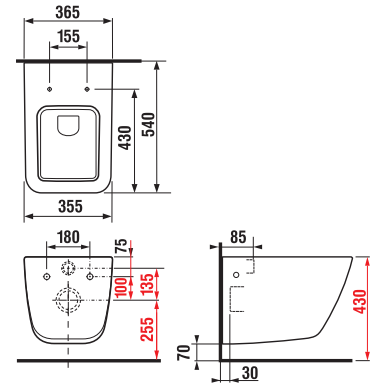

Please mind the connection height.

WE RECOMMEND COMBINING WITH

PAGE 133

SEAT AND COVER PURE

Article number	Description
H8934213000631	duroplast seat and cover, quick-mount system, stainless steel hinges
H8934223000631	duroplast seat and cover, quick-mount system, stainless steel hinges, Slowclose mechanism

Spare parts:	
H8914220000631	fast-clamping steel hinges for seat and cover Pure H893421/H893422
H8914250000001	bolt caps for duroplast seat and cover H893421/H893422