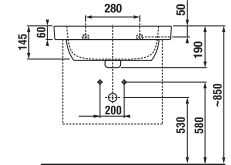

WASHBASINS / DEEP BY JIKA DESIGN LINE /

WASHBASIN DEEP BY JIKA 65 CM

Article number	Description	yyy: 104
H8126140001041	washbasin 65 cm	X
H8196110000001	siphon cover with installation kit (art. nr.: H8900130000001)	

Optional:

H8903490000001	installation kit for washbasins
H3747100040001	washbasin siphon Mio 5/4" – 32 mm, brass, chrome
H8942490000001	siphon, chromed ABS, height-adjustable from 175 to 270 mm, high of water seal 75 mm, flow-rate capacity of 45 l, with decorative rings (can also be used without decorative rings)

VANITY UNIT FOR WASHBASIN DEEP BY JIKA 65 CM

Article number	Description	Colour		
		white	ash	golden oak
H4541344345001	vanity unit for washbasin 65 cm, 1 drawer, rounded front	X		
H4541344343401	vanity unit for washbasin 65 cm, 1 drawer, rounded front		X	
H4541344343411	vanity unit for washbasin 65 cm, 1 drawer, rounded front			X

TALL CABINET DEEP BY JIKA

Article number	Description	Colour		
		white	ash	golden oak
H4541514345001	tall cabinet, wallhung, left door	X		
H4541514343401	tall cabinet, wallhung, left door		X	
H4541514343411	tall cabinet, wallhung, left door			X
H4541524345001	tall cabinet, wallhung, right door	X		
H4541524343401	tall cabinet, wallhung, right door		X	
H4541524343411	tall cabinet, wallhung, right door			X