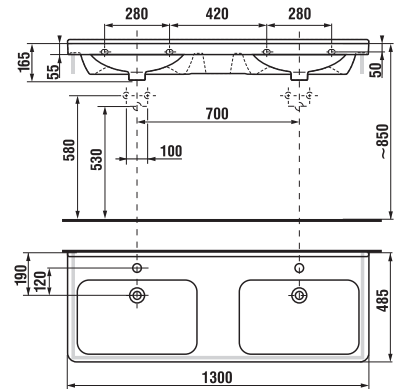

DOUBLE WASHBASIN / CUBITO PURE DESIGN LINE /

DOUBLE WASHBASIN CUBITO 130 CM

Article number	Description
H814420xxx1041	double washbasin 130 cm*
H8199510000281	siphon cover with installation kit (art. nr.: H8900150000001)

*leveling paste is included in the package

Optional:

H8903490000001	installation kit for washbasins
H3747100040001	washbasin siphon Mio 5/4" – 32 mm, brass, chrome

VANITY UNIT FOR DOUBLE WASHBASIN CUBITO 130 CM

Article number	Description	Colour	
		white/glossy front	oak
H40J4274015001	vanity unit for double washbasin 130 cm H814420, 2 drawers	x	
H40J4274015191	vanity unit for double washbasin 130 cm H814420, 2 drawers		x

Article number	Description	Colour	
		white/glossy front	oak
H40J4274025001	vanity unit for double washbasin 130 cm H814420, 4 drawers	x	
H40J4274025191	vanity unit for double washbasin 130 cm H814420, 4 drawers		x

Optional:

H4944010390001	legs for wall mounted sink cabinets, chrome (1 pair)

For this 4-drawer cabinet, always use one pair of legs for support H4944010390001.

Please combine these vanity units with the space-saving JIKA siphon H8942460000001.
NOTE: the spacing for corner valves in this case must be 200 mm.