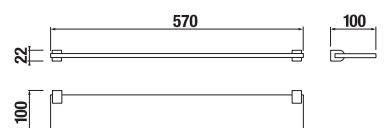

## GLASS SHELF 60 CM PURE

Article number	Description
H3853B20040001	glass shelf with holders, wall mounted, L=570 mm, frosted glass/chrome