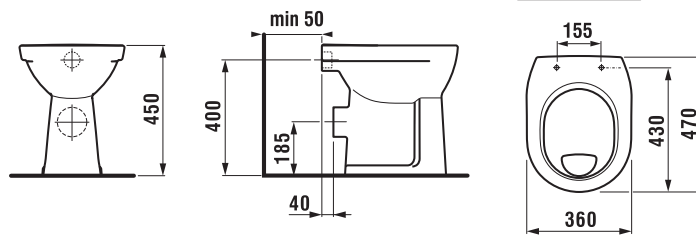

WC COMBINATIONS, FLOORSTANDING WCs AND BIDETS /

FREESTANDING WC WITH HORIZONTAL OUTLET LYRA PLUS

Article number	Description	Outlet
H8253860000001	freestanding WC, wash-out flushing, horizontal outlet, open water rim	→ x
Optional:		
H8929510000001	Laufen duroplast seat and cover, steel hinges	

FREESTANDING WC WITH VERTICAL OUTLET LYRA PLUS

Article number	Description	Outlet
H8253870000001	freestanding WC, wash-out flushing, vertical outlet, open water rim	↓ x
Optional:		
H8929510000001	Laufen duroplast seat and cover, steel hinges	

BIDET LYRA PLUS

Article number	Description
H8323810003041	bidet
Optional:	
H8929990000001	installation kit for bidet

Floorstanding WCs recommended to be combined with H893710, see page 163.