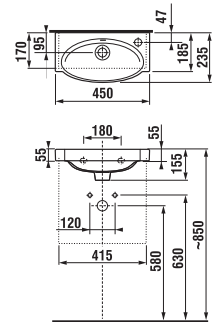

Optional:

H3747100040001 washbasin siphon Mio 5/4" – 32 mm, brass, chrome