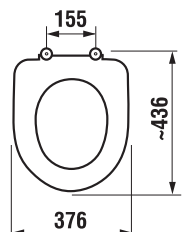

Article number	Description
H8932813000631	duroplast seat and cover Deep by Jika, steel hinges
H8932813000001	duroplast seat and cover Deep by Jika, plastic hinges
H8932823000001	duroplast seat without cover, plastic hinges
H8932823000631	duroplast seat without cover, steel hinges, only in white colour
H8932843000001	duroplast seat and cover Deep by Jika, with lowering system Slowclose, steel hinges