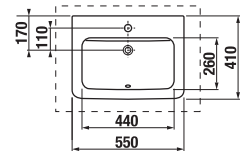

DROP-IN WASHBASINS / CUBITO PURE DESIGN LINE /

SMALL WASHBASIN CUBITO 45 CM

Article number Description

H811422xxx1041 small washbasin 45 cm

Optional:

H8903490000001 installation kit for washbasins

H3747100040001 washbasin siphon Mio 5/4" – 32 mm, chrome, brass

H3747300040001 washbasin siphon Cubito 5/4" – 32 mm, brass, chrome

VANITY UNIT FOR SMALL WASHBASIN CUBITO 45 CM

Article number Description

H4014213015001 vanity unit for small washbasin 45x34 cm H811422, 1 drawer

H4014213015191 vanity unit for small washbasin 45x34 cm H811422, 1 drawer

Colour

white/glossy front oak

x

x

Please combine these vanity units with the space-saving JIKA siphon H8942460000001.

NOTE: the spacing for corner valves in this case must be 200 mm.

DROP-IN WASHBASIN CUBITO

Article number Description

H817422xxx1041 drop-in washbasin 55 cm, 1 tap hole

ACCESSORIES /

WASHBASIN SIPHON

Article number Description

H3747300040001 washbasin siphon Cubito 5/4" – 32 mm, brass, chrome

H3747100040001 washbasin siphon Mio 5/4" – 32 mm, brass, chrome

WASHBASIN SIPHON AND SPACE-SAVING SIPHON

Article number Description

H8942460000001 space-saving siphon, distance between the corner valves is 200 mm, DN40

H8907320000001 plastic washbasin/urinal siphon