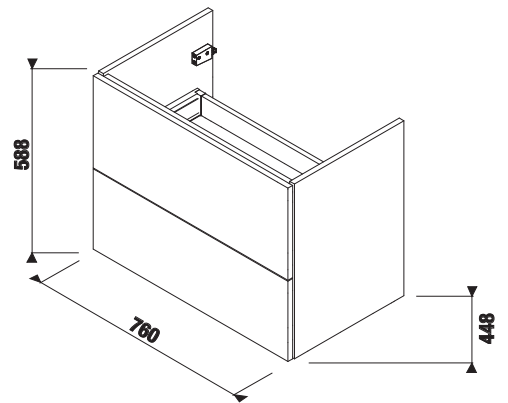

MEDIUM CABINET MIO-N