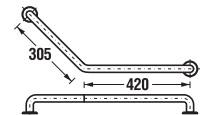

BARRIER-FREE BATHROOM /

MIRROR

Article number	Description
H3897170030001	mirror, with handle, adjustable, stainless steel
H3897190030001	mirror, without handle, adjustable, stainless steel

SHOWER SEAT

50 cm

Article number	Description
H3897180030001	shower seat, wallhung, folding, stainless steel construction, plastic seat (load capacity max. 120 kg)

FOLDING SET

80 cm

Article number	Description
H3897100000001	folding set for WC, stainless steel

BATHTUB HANDRAIL

Article number	Description
H3897130030001	bathtub handrail 305/420 mm, fixed, left, stainless steel
H3897230030001	bathtub handrail 305/420 mm, fixed, right (see figure), stainless steel

TOILET ROLL HOLDER

Article number	Description
H3847220001101	toilet roll holder, without a cover, white

SYSTEM HANDICAP

Article number	Description
H8936420000001	System HANDICAP for toilet support handle fixation, designed for mounting onto Modul frames

Right/left variation that can be used for concealed wallhung WC modules, as well as bidets and washbasins.

To install Handicap WC system, you need to bolt up one side of the module to the supporting frame of the concealed module (for WC, washbasin or bidet) and the other side to the metallic plasterboard structure.