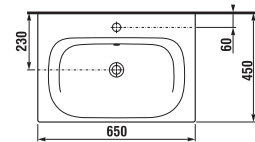

WASHBASINS / MIO-N DESIGN LINE /

WASHBASIN MIO-N 65 CM

JIKA • perla

Article number	Description	yyy: 104
H812714xxx1041	washbasin 65 cm	x
Optional:		
H8903490000001	installation kit for washbasins	
H8942460000001	space-saving siphon, distance between the corner valves is 200 mm, DN40	
H3747100040001	washbasin siphon Mio 5/4" – 32 mm, brass, chrome	

VANITY UNIT FOR WASHBASIN MIO-N 65 CM

Article number	Description	Colour	
		white/glossy front	ash
H40J7154015001	vanity unit for washbasin 65x45 cm H812714, 2 drawers	x	
H40J7154013421	vanity unit for washbasin 65x45 cm H812714, 2 drawers		x

Optional:
H4944021760001 Cube legs for wall mounted sink cabinets, chrome, 1 pair, 240 mm

Please combine these vanity units with the space-saving JIKA siphon H8942460000001.
NOTE: the spacing for corner valves in this case must be 200 mm.

WASHBASIN MIO-N 80 CM

JIKA • perla

Article number	Description	yyy: 104
H812716xxx1041	washbasin 80 cm	x
* leveling paste is included in the package		
Optional:		
H8903490000001	installation kit for washbasins	
H8942460000001	space-saving siphon, distance between the corner valves is 200 mm, DN40	
H3747100040001	washbasin siphon Mio 5/4" – 32 mm, brass, chrome	

VANITY UNIT FOR WASHBASIN MIO-N 80 CM

Article number	Description	Colour	
		white/glossy front	ash
H40J7164015001	vanity unit for washbasin 80x45 cm H812716, 2 drawers	x	
H40J7164013421	vanity unit for washbasin 80x45 cm H812716, 2 drawers		x

Optional:
H4944021760001 Cube legs for wall mounted sink cabinets, chrome, 1 pair, 240 mm

Please combine these vanity units with the space-saving JIKA siphon H8942460000001.
NOTE: the spacing for corner valves in this case must be 200 mm.

PROJECT AND OTHER PRODUCTS