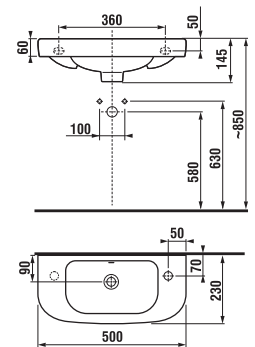

PROJECT AND OTHER PRODUCTS