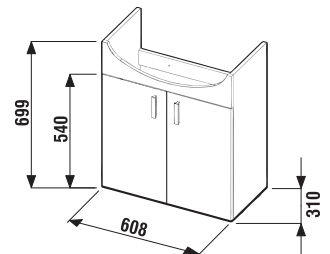

PROJECT AND OTHER PRODUCTS