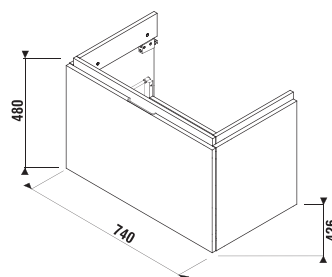

## VANITY UNIT FOR ASYMMETRIC WASHBASIN CUBITO 75 CM

white/glossy front

oak