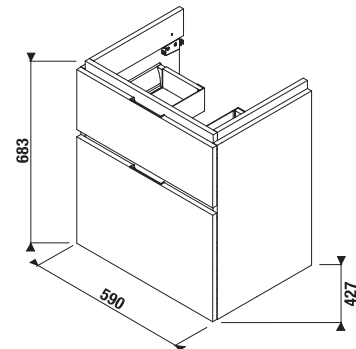

Article number	Description	Colour	
		white/glossy front	oak
H40J4234025001	vanity unit for washbasin 60 cm H810423, 2 drawers	x	
H40J4234025191	vanity unit for washbasin 60 cm H810423, 2 drawers		x

Optional:

H4944010390001	legs for wall mounted sink cabinets, chrome (1 pair)

Please combine these vanity units with the space-saving JIKA siphon H894246000001.
NOTE: the spacing for corner valves in this case must be 200 mm.