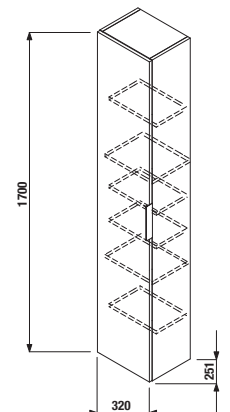

PROJECT AND OTHER PRODUCTS