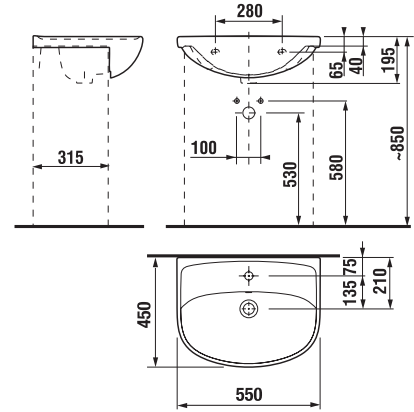

WASHBASINS / LYRA PLUS DESIGN LINE /

COUNTERTOP WASHBASIN LYRA PLUS 55 CM

Article number	Description	yyy: 104	109
H813382000yyy1	washbasin 55 cm		
		X	X

Optional:

H8903490000001	installation kit for washbasins