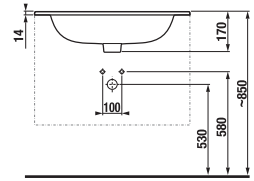

Article number	Description	Colour	
		white	ash
H41J6144023001	vanity unit with 2 drawers incl. washbasin 65 cm	x	
H41J6144025141	vanity unit with 2 drawers incl. washbasin 65 cm		x

Optional:	Price
H3747100040001	washbasin siphon Mio 5/4" – 32 mm, brass, chrome
H8942460000001	space-saving siphon, distance between the corner valves is 200 mm, DN40

Can be combined with furniture legs: H4944021760001

1+1 PACK
cabinet + washbasin
- Safe delivery
- Space-saving transport packaging
- Simple handling

NEW