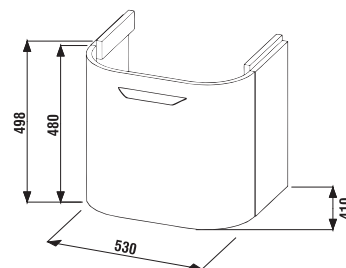

WASHBASINS / DEEP BY JIKA DESIGN LINE /

WASHBASIN DEEP BY JIKA 55 CM

Article number	Description	yyy: 104	109
H812612000yyy1	washbasin 55 cm	X	X
H8196110000001	siphon cover with installation kit (art. nr.: H890013 0000001)		

Optional:

H8903490000001	installation kit for washbasins
H3747100040001	washbasin siphon Mio 5/4" – 32 mm, brass, chrome
H8942490000001	siphon, chromed ABS, height-adjustable from 175 to 270 mm, high of water seal 75 mm, flow-rate capacity of 45 l, with decorative rings (can also be used without decorative rings)

VANITY UNIT FOR WASHBASIN DEEP BY JIKA 55 CM

Article number	Description	Colour		
		white	ash	golden oak
H4541324345001	vanity unit for washbasin 55 cm, 1 drawer, rounded front	X		
H4541324343401	vanity unit for washbasin 55 cm, 1 drawer, rounded front		X	
H4541324343411	vanity unit for washbasin 55 cm, 1 drawer, rounded front			X

CORNER WASHBASIN DEEP BY JIKA 55 CM

Article number	Description	yyy: 104
H8166140001041	corner washbasin 55 cm	X

Optional:

H8903490000001	installation kit for washbasins
H8942490000001	siphon, chromed ABS, height-adjustable from 175 to 270 mm, high of water seal 75 mm, flow-rate capacity of 45 l, with decorative rings (can also be used without decorative rings)