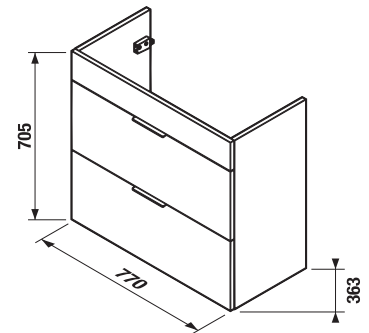

Article number	Description	Colour	
		white	ash
H40J2154015001	vanity unit for washbasin 80 cm H812218, 2 drawers	x	
H40J2154015141	vanity unit for washbasin 80 cm H812218, 2 drawers		x
H8942460000001	space-saving siphon, distance between the corner valves is 200 mm, DN40		
H4944010390001	feet, chrome-plated, 106-116 mm (1 pair)		

We deliver the Tigo furniture pre-assembled, ready for immediate use.

Tigo furniture can be combined with Clear mirrors in the Mirrors and Lighting chapter.

PROJECT AND
OTHER PRODUCTS