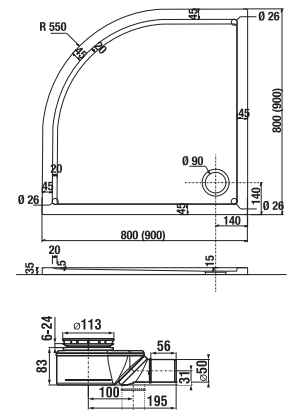

SHOWER SCREENS, ENCLOSURES, DOORS AND TRAYS /

SQUARE GELCOAT SHOWER TRAY PADANA

made in EU

Article number	Description
H2119310000001	square shower tray, 800 × 800 mm
H2119320000001	square shower tray, 900 × 900 mm

Padana shower trays are suitable for floor-level integration.

Padana trays are shallow; therefore we recommend H294230, siphon with increased flow rate of 54 l/min.

Optional:

H2942300000001	siphon for shower trays, $\varnothing$ 90 mm, stainless cover $\varnothing$ 113 mm, flow rate of 54 l/min, including mounting fixtures
H8991030000001	expansion tape between shower tray and wall, 290 × 50 mm

CORNER GELCOAT SHOWER TRAY PADANA

made in EU

Article number	Description
H2119330000001	shower tray, quadrant, 900 × 900 mm, cast marble, radius 550 mm

Padana shower trays are suitable for floor-level integration.

Padana trays are shallow; therefore we recommend H294230, siphon with increased flow rate of 54 l/min.

Optional:

H2942300000001	siphon for shower trays, $\varnothing$ 90 mm, stainless cover $\varnothing$ 113 mm, flow rate of 54 l/min, including mounting fixtures
H8991030000001	expansion tape between shower tray and wall, 290 × 50 mm