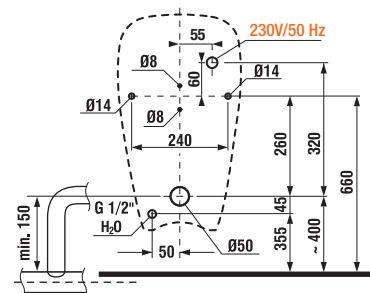

- 1 - water supply
- 2 - electromagnetic valve
- 3 - ceramic urinal
- 4 - electronics with a radar sensor for a 230V power supply
- 5 - siphon
- 6 - drain pipe, Ø 50 mm
- 7 - interconnecting hoses
- 8 - a 230V supply cable
- 9 - corner valve for the water supply
- 10 - power supply 230V AC

RECOMMENDED TO BE COMBINED WITH SUITABLE CONCEALED MODULE FOR URINALS

PAGE 133

PROJECT AND OTHER PRODUCTS