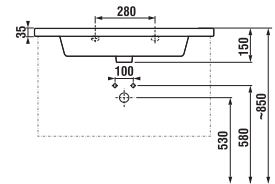

WASHBASINS / MIO-N DESIGN LINE /

WASHBASIN MIO-N 65 CM

JIKA • perla

Article number	Description	yyy: 104
H812714xxx1041	washbasin 65 cm	x
Optional:		
H8903490000001	installation kit for washbasins	
H8942460000001	space-saving siphon, distance between the corner valves is 200 mm, DN40	
H3747100040001	washbasin siphon Mio 5/4" – 32 mm, brass, chrome	

VANITY UNIT FOR WASHBASIN MIO-N 65 CM

Article number	Description	Colour	
		white/glossy front	ash
H40J7154015001	vanity unit for washbasin 65x45 cm H812714, 2 drawers	x	
H40J7154013421	vanity unit for washbasin 65x45 cm H812714, 2 drawers		x

Optional:
H4944021760001 Cube legs for wall mounted sink cabinets, chrome, 1 pair, 240 mm

Please combine these vanity units with the space-saving JIKA siphon H8942460000001.
NOTE: the spacing for corner valves in this case must be 200 mm.

WASHBASIN MIO-N 80 CM

JIKA • perla

Article number	Description	yyy: 104
H812716xxx1041	washbasin 80 cm	x
* leveling paste is included in the package		
Optional:		
H8903490000001	installation kit for washbasins	
H8942460000001	space-saving siphon, distance between the corner valves is 200 mm, DN40	
H3747100040001	washbasin siphon Mio 5/4" – 32 mm, brass, chrome	

VANITY UNIT FOR WASHBASIN MIO-N 80 CM

Article number	Description	Colour	
		white/glossy front	ash
H40J7164015001	vanity unit for washbasin 80x45 cm H812716, 2 drawers	x	
H40J7164013421	vanity unit for washbasin 80x45 cm H812716, 2 drawers		x

Optional:
H4944021760001 Cube legs for wall mounted sink cabinets, chrome, 1 pair, 240 mm

Please combine these vanity units with the space-saving JIKA siphon H8942460000001.
NOTE: the spacing for corner valves in this case must be 200 mm.

PROJECT AND OTHER PRODUCTS