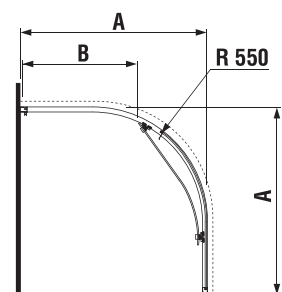

JIKA • perla GLASS

left/right version

Cubito pure shower enclosures are compatible with JIKA shower trays.

* availability upon request