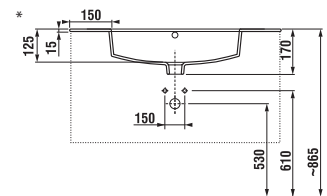

1+1 PACK
cabinet + washbasin
- Safe delivery
- Space-saving transport packaging
- Simple handling

PROJECT AND OTHER PRODUCTS