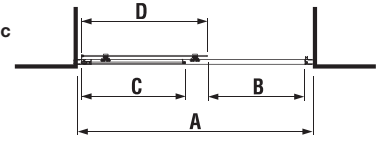

Shower doors 1000, 1200, 1400 mm, left/right, 1 sliding and 1 fixed segment, glossy silver-colour profile, 6mm transparent glass or arctic glass with special JIKA perla GLASS treatment, chromed handles.

Article number	Dimension (mm)	Height (mm)	Thickness (mm)	Glass design
H2422430026681	1000	1950	6	transparent
H2422440026681	1200	1950	6	transparent
H2422480026681	1400	1950	6	transparent
H2422430026661	1000	1950	6	arctic*
H2422440026661	1200	1950	6	arctic*
H2422480026661	1400	1950	6	arctic*

charge 668 – transparent glass
charge 666 – arctic decor

Article number	Dimensional options (mm) to niche		Sliding door (mm) D	Dimension (mm) fixed panel C	Entrance width (mm) B
	A min	A max			
H242243	965	995	523	415	386,5
H242244	1165	1195	623	515	486,5
H242248	1365	1395	723	615	586,5