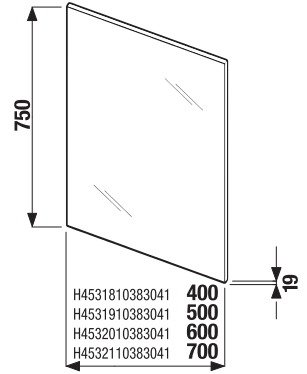

MIRRORS AND LIGHTING /

MIRRORS LYRA ON BOARD 40, 50, 60 AND 70 × 75 CM

Article number   **Description**

H4531810383041	mirror on board 40 × 75 cm
H4531910383041	mirror on board 50 × 75 cm
H4532010383041	mirror on board 60 × 75 cm
H4532110383041	mirror on board 70 × 75 cm

MIRROR CABINET LYRA 40 × 80 CM

Article number   **Description**

H4532210383041	mirror cabinet 40 × 80 cm

MIRROR CABINET LYRA 50 × 80 CM

Article number   **Description**

H4532310383041	mirror cabinet 50 × 80 cm