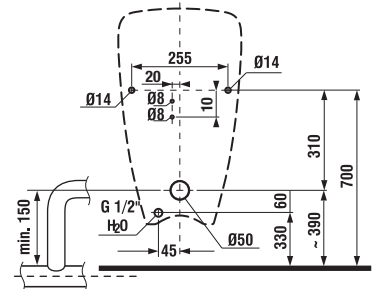

Battery box attached by a hook and loop tape at the bottom of ceramics. Livo urinal installation requires torsion bars no. H892536 (thread length of 40 mm), included in the package.

- 1 - water supply
- 2 - electromagnestic valve
- 3 - ceramic urinal
- 4 - circuitry with a radar sensor with battery power supply
- 5 - siphon
- 6 - drain pipe, Ø 50mm
- 7 - interconnecting hoses
- 8 - battery holder
- 9 - corner valve for the water supply