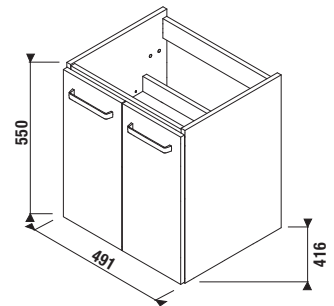

Article number   **Description**

H40J3834023001   vanity unit with 2 drawers for washbasin 55 cm H810381

Colour white/semi-gloss front

x