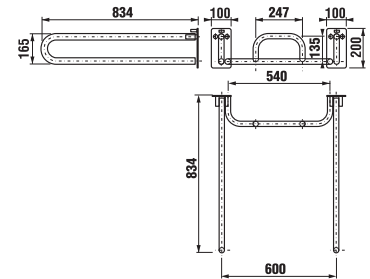

BARRIER-FREE BATHROOM /

MIRROR

Article number	Description
H3897170030001	mirror, with handle, adjustable, stainless steel
H3897190030001	mirror, without handle, adjustable, stainless steel

SHOWER SEAT

50 cm

Article number	Description
H3897180030001	shower seat, wallhung, folding, stainless steel construction, plastic seat (load capacity max. 120 kg)

FOLDING SET

80 cm

Article number	Description
H3897100000001	folding set for WC, stainless steel

BATHTUB HANDRAIL

Article number	Description
H3897130030001	bathtub handrail 305/420 mm, fixed, left, stainless steel
H3897230030001	bathtub handrail 305/420 mm, fixed, right (see figure), stainless steel

TOILET ROLL HOLDER

Article number	Description
H3847220001101	toilet roll holder, without a cover, white

SYSTEM HANDICAP

Article number	Description
H8936420000001	System HANDICAP for toilet support handle fixation, designed for mounting onto Modul frames

Right/left variation that can be used for concealed wallhung WC modules, as well as bidets and washbasins.

To install Handicap WC system, you need to bolt up one side of the module to the supporting frame of the concealed module (for WC, washbasin or bidet) and the other side to the metallic plasterboard structure.