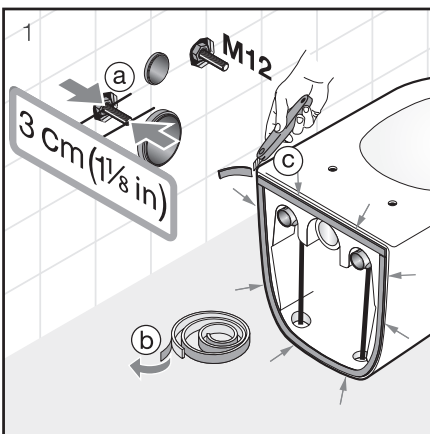

Install using levelling tape H892992000001 and H892695000001 damper kit:

Installation Mio rimless