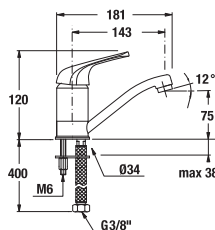

FAUCETS AND SHOWER ACCESSORIES /

Lyra

Benefits

- Ceramic cartridges, Ø 35 mm
- Aerators are made from a special material preventing scale deposition, thus eliminating difficult scrubbing
- Wall mounted bathtub and shower faucets feature non-return valves preventing siphonage of dirty water
- Can be combined with a wide range of Rio shower accessories

Aerators NEOPERL

are made from a special material preventing scale deposition, thus eliminating difficult scrubbing.

for washbasin and sink faucets, the possibility of choosing an aerator with different flow rates

OPTIM ECO

You can control the water temperature by turning the faucet mixing valve ring. You can regulate water flow by turning out the restrictor screw at the mixing valve shaft.

WASHBASIN FAUCET LYRA

Article number	Description
H3112710040011	single lever basin mixer, fixed spout 110 mm, with metal pop-up waste, chrome
H3112710040001	single lever basin mixer, fixed spout 110 mm, without waste, chrome

Optional:

H3917100040001	Click-clack basin waste, 5/4", chrome

WALL MOUNTED SINK FAUCET LYRA

Article number	Description
H3512770042101	single lever kitchen mixer, wall mounted, swivel spout 210 mm, chrome

Optional:

H3917100040001	Click-clack basin waste, 5/4", chrome

Spare parts:

H3512700042001	straight swivel spout, L=150 mm, chrome
H3952700042101	straight swivel spout, L=210 mm, chrome
H3952700042201	straight swivel spout, L=300 mm, chrome

MEDICAL HANDLE LYRA

Article number	Description
H3912700040001	medical lever, chrome

SINK FAUCET LYRA

Article number	Description
H3512710042001	single lever sink mixer, deck mounted, low swivel spout 210 mm, chrome

Article number	Description
H3112710040101	single lever sink mixer, deck mounted, low swivel spout 143 mm, chrome