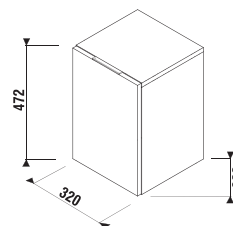

Article number	Description	Colour	
		white/ glossy front	oak
H43J4201105001	small cabinet, 1 door (left hinged), 1 glass shelf	x	
H43J4201105191	small cabinet, 1 door (left hinged), 1 glass shelf		x
H43J4201205001	small cabinet, 1 door (right hinged), 1 glass shelf	x	
H43J4201205191	small cabinet, 1 door (right hinged), 1 glass shelf		x