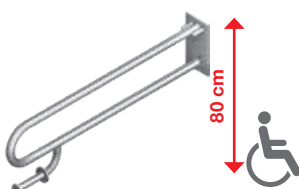

SUPPORT HANDLE, FOLDING

Article number	Description
H3897160030001	support handle, folding, with paper holder, stainless steel