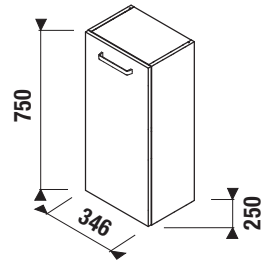

Article number	Description	Colour white/ semi-gloss front
H43J3811303001	medium cabinet, 1 door left/right, 2 shelves	x