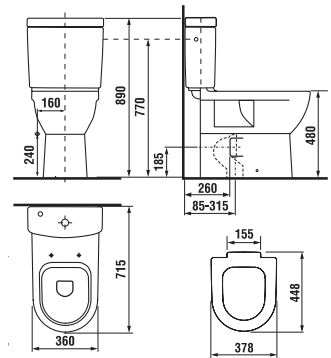

BARRIER-FREE BATHROOM /

WC COMBINATION RAISED MIO

Article number	Description	Water inlet	Flushing mechanism	Outlet	Installation kit included
H824716xxx0001	raised WC pan (48 cm)			X	X
H827712xxx2411	WC cistern	X	X		
H827713xxx2421	WC cistern	X	X		

Article number	Description
H8927113000001	duroplast seat and cover Mio, fast-clamping steel hinges
H8939580000001	duroplast seat and cover Laufen, with lowering system Slowclose, fast-clamping steel hinges
H8990250000001	Laufen outlet elbow for distances 220–305 mm, vertical
H8900920000001	Laufen outlet elbow for distances 70–220 mm, vertical, cuttable

WC COMBINATION RAISED DEEP BY JIKA

Article number	Description	Water inlet	Flushing mechanism	Outlet	Installation kit included
H8236160000001	raised WC pan 48 cm			X	X
H8236170000001	raised WC pan 48 cm			X	X
H8236180000001	raised WC pan 45 cm			X	X
H8276120002411	WC cistern	X	X		
H8276130002421	WC cistern	X	X		

Optional:

H8932813000631	duroplast seat and cover Deep by Jika, steel hinges
H8932823000001	duroplast seat without cover Deep by Jika, plastic hinges
H8932823000631	duroplast seat without cover, steel hinges, only in white colour
H8932843000001	duroplast seat and cover Deep by Jika, with lowering system Slowclose, steel hinges

Spare parts:

Article number	Description	Water inlet
H8913530000001	inlet valve	X
H8913540000001	inlet valve	X
H8913630000001	push button D2D	
H8913620000001	outlet valve D2D	
H8276120000001	WC cistern	X
H8276130000001	WC cistern	X
H8917530000001	installation kit for standing WCs and bidets with concealed fixing