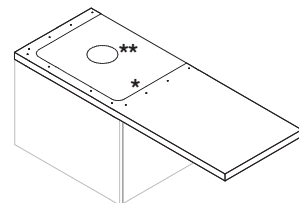

The Cubito H817422 countertop washbasin can also be installed on the washtop. The cutout is done by the installer during assembly.

Benefits of bathroom furniture