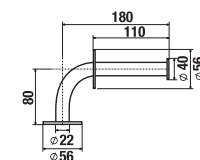

Article number	Description
H3847220001101	toilet roll holder, without a cover, white