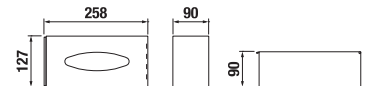

Article number	Description
H3863D20040001	kleenex box, polished stainless steel