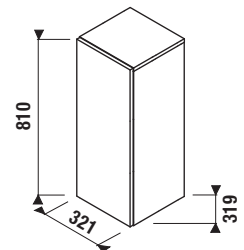

## MEDIUM CABINET MIO-N

white/glossy front

ash

Article number	Description	Colour	
		white/glossy front	ash
H43J7111305001	medium cabinet, 1 door left/right, 2 glass shelves	x	
H43J7111303421	medium cabinet, 1 door left/right, 2 glass shelves		x