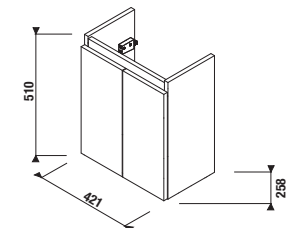

WASHBASINS / MIO-N DESIGN LINE /

DOUBLE WASHBASIN MIO-N 130 CM

JIKA • perla

Article number Description yyy: 104

H814714xxx1041 double washbasin 130 cm* x

* leveling paste is included in the package

Optional:

H8903490000001 installation kit for washbasins

H8942460000001 space-saving siphon, distance between the corner valves is 200 mm, DN40

H3747100040001 washbasin siphon Mio 5/4" – 32 mm, brass, chrome

VANITY UNIT FOR DOUBLE WASHBASIN MIO-N 130 CM

Article number Description

H40J7184015001 vanity unit for double washbasin 130x45 cm H814714, 4 drawers

H40J7184013421 vanity unit for double washbasin 130x45 cm H814714, 4 drawers

Colour white/glossy front ash

Optional:

H4944021760001 Cube legs for wall mounted sink cabinets, chrome, 1 pair, 240 mm

For this 4-drawer cabinet, always use one pair of legs for support H4944021760001*.

Please combine these vanity units with the space-saving JIKA siphon H8942460000001.

NOTE: the spacing for corner valves in this case must be 200 mm.

SMALL WASHBASIN MIO-N 45 CM

JIKA • perla

Article number Description yyy: 106

H815714xxx1061 small washbasin 45 cm, asymmetric x

Optional:

H8903490000001 installation kit for washbasins

H3747100040001 washbasin siphon Mio 5/4" – 32 mm, brass, chrome

H8942490000001 siphon, chromed ABS, height-adjustable from 175 to 270 mm, high of water seal 75 mm, flow-rate capacity of 45 l, with decorative rings (can also be used without decorative rings)

VANITY UNIT FOR WASHBASIN MIO-N 45 CM

Article number Description

H40J7112005001 vanity unit for small washbasin 45x25 cm H815714, 2 drawers

H40J7112003421 vanity unit for small washbasin 45x25 cm H815714, 2 drawers

Colour white/glossy front ash