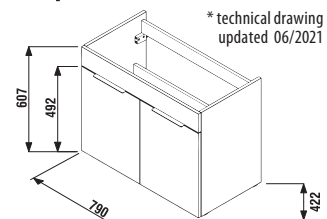

1+1 PACK
cabinet + washbasin
- Safe delivery
- Space-saving transport packaging
- Simple handling

PROJECT AND OTHER PRODUCTS