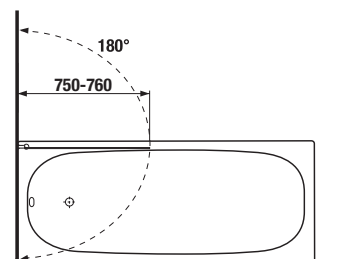

charge 668 – transparent glass  
charge 666 – arctic decor

Article number	Dimension (mm)	
	A min	A max
H2572N5	750	760

right version

Product available from the 3rd quarter of 2021.

JIKA • perla  
GLASS

**NEW**