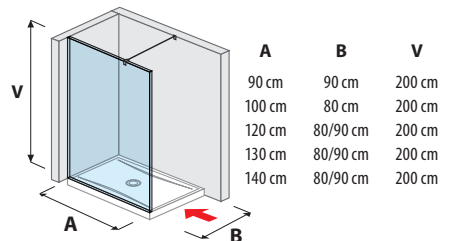

## SHOWER SCREENS

glass wall fixed 120, 130, 140 cm

glass wall side-mounted 70, 80 cm

glass wall side-mounted 90, 100, 120, 130, 140 cm

glass wall „L“ 120, 130, 140 x 80 cm  
120, 130, 140 x 90 cm

glass wall incl. short glass 70, 80 cm