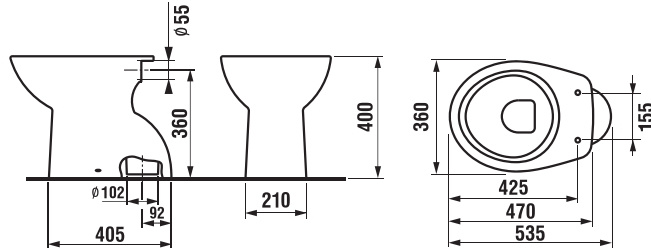

Optional:

H8932740000001	duroplast seat and cover Zeta, plastic hinges, adjustable length
H8932710000001	thermoplast seat and cover Zeta, plastic hinges, adjustable length of 400–440 mm
H8932710000637	thermoplast seat Zeta, steel hinges (NOTE: limited length adjustability of 407–425 mm).
H8929990000001	installation kit for WC
H8933703000001	duroplast seat and cover, plastic hinges

FLOORSTANDING WC PLUS WITH HORIZONTAL OUTLET ZETA PLUS