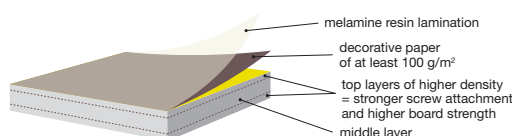

LTD

Melamine resin lamination, wooden decors (decorative paper of at least 100 g/m²) (all design lines)