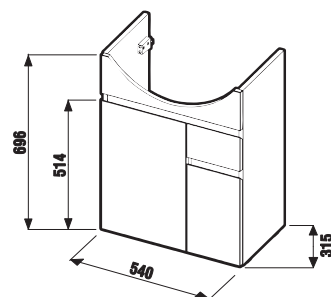

Article number	Description	Colour white glossy/ Body colour white
H4531220383001	vanity unit with 2 doors, 1 drawer, for washbasin 60 cm	X