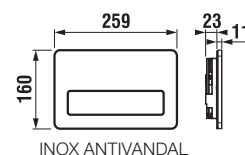

Solution of water saving – let everything flush, it is still being saved:

- Single Flush – always will be flushed the same amount of water that can be set for example to 4,5 liters for closets which are certified for this volume.
- Dual Flush – small or big flush as necessary.