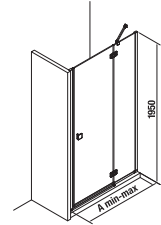

Shower doors with a single panel, 800–1200 mm, left/right, silver glossy profile, chrome hinges and handles, 8 mm transparent glass with Jika perla Glass finish.

Article number	Version	Dimension (mm)	Height (mm)	Thickness (mm)	Glass design
H2544200026681	left	800	1950	8	transparent
H2544210026681	right	800	1950	8	transparent
H2544220026681	left	900	1950	8	transparent
H2544230026681	right	900	1950	8	transparent
H2544240026681	left	1000	1950	8	transparent
H2544250026681	right	1000	1950	8	transparent
H2544260026681	left	1200	1950	8	transparent
H2544270026681	right	1200	1950<!--</tr-->