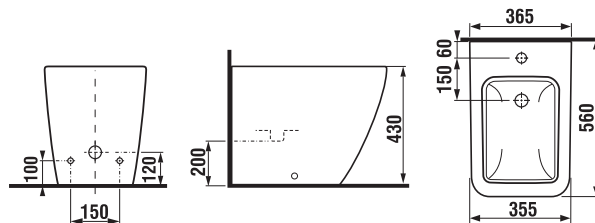

FLOORSTANDING BIDET PURE

Article number	Description
H832423xxx3021	floorstanding bidet
Spare parts:	
H8917540000001	installation kit for free-standing toilets and bidets with hidden connection hardware