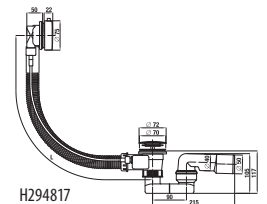

BATHTUBS AND BATH SCREENS /

BATHTUB OVERFLOWS

Article number	Description
H2948150040001	automatic overflow including siphon 40/50 mm, length 550 mm, plastic body of overflow
H2948160040001	automatic overflow including siphon 40/50 mm, length 550 mm, brass body of overflow
H2948170040001	automatic overflow with inlet, including siphon 40/50 mm, length 550 mm, plastic body of overflow
H2948180040001	automatic overflow with inlet, including siphon 40/50 mm, length 550 mm, brass body of overflow

H294816

BATHTUB ACCESSORIES

Article number	Description
H2941020040001	spare handles – 2 pieces (chrome-plated) for Praga, Alma bathtubs
H2940000000001	adjustable metal feet – 2 pcs Riga mini
H2940120000001	adjustable metal feet – 2 pcs Alma, Tanza Plus, Tanza and Riga
H2940130000001	adjustable metal feet – 2 pcs Praga
H2948150040001	automatic overflow including siphon 40/50 mm, length 550 mm, plastic body of overflow
H2948170040001	automatic overflow with inlet, including siphon 40/50 mm, length 550 mm, plastic body of overflow

Maximum load-carrying capacity for all types of bathtub feet (both plastic and iron) equals to bathtub volume plus 200 kg. Nevertheless, according to EN 14516 standard, sufficient bathtub feet carrying capacity equals to bathtub volume plus 100 kg.

HEIGHT OF STEEL BATHTUBS WITH FEET

Bathtub	Height of feet		Height of bathtub
	min	max	
PRAGA	180	195	590–605
ALMA	170	185	560–575
RIGA	170	185	RIGA 2–4 545–560 RIGA 5–7 560–575
RIGA 105	155	175	530–550
TANZA	170	185	555–570