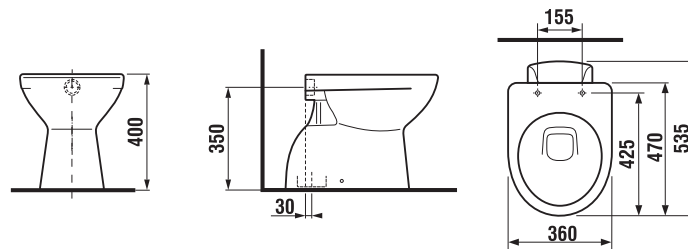

Article number	Description	Outlet
H8213870000001	floorstanding WC, washdown flushing, vertical outlet (including installation kit)	↓ x
Optional:		
H8933843000631	seat and cover, duroplast, steel hinges – for wallhung WC	
H8933853000001	seat and cover, duroplast, Slowclose lowering mechanism, plastic hinges – for wallhung WCs	
H8933870000001	seat and cover, thermoplastic, plastic hinges – for wallhung WC