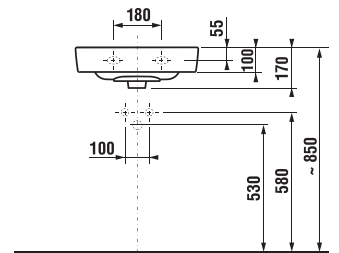

Article number	Description	
H8153800001041	small washbasin 40 cm	

Optional:

H8903490000001	installation kit for washbasins
H8942490000001	siphon, chromed ABS, height-adjustable from 175 to 270 mm, high of water seal 75 mm, flow-rate capacity of 45 l, with decorative rings (can also be used without decorative rings)