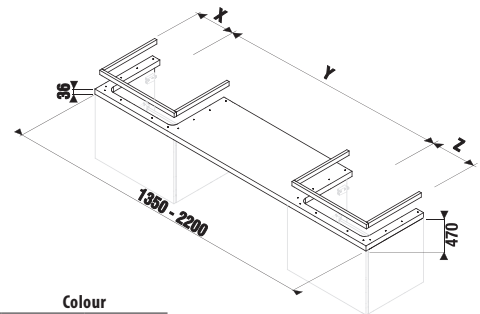

WASHTOP WITH 2 CUT-OUTS CUBITO

Article number	Description	Colour	
		white	oak
H46J4240145001	atypical washtop 135-220 cm, for washbasins Cubito 45-75 cm, 2 cut-outs left and right, without supports	x	
H46J4240145191	atypical washtop 135-220 cm, for washbasins Cubito 45-75 cm, 2 cut-outs left and right, without supports		x
H47J0040000001	support for made-to-measure washtops, adjustable, white		
H4501331720001	support for made-to-measure washtops, adjustable, silver		

The order form for ordering washtops is found on page 80.

Benefits of bathroom furniture