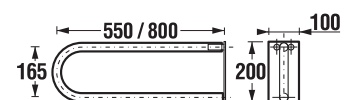

BARRIER-FREE BATHROOM /

Stainless steel design

- High-quality AISI 430 stainless steel, $\varnothing$ 28 mm, thickness 1.5 mm
- Easy-to-clean, durable and hygienic surface
- 120 kg load-carrying capacity of folding handles and seats (depending on the material the product is anchored to!)
- Wide range of applications for toilets, showers, bathtubs, etc.
- 30-year warranty

White design

- Economical design line of handles
- Material: Steel pipe, $\varnothing$ 28 mm, thickness 1.5 mm
- Surface treatment: Hot-dip galvanized + white powder coated
- 120 kg load-carrying capacity of folding handles and seats (depending on the material the product is anchored to!)
- Two-year warranty

SHOWER HANDRAIL

Stainless steel design

Article number	Description
H3897120030001	shower handrail, 750 x 450 mm, stainless steel, left (shown in picture)
H3897220030001	shower handrail, 750 x 450 mm, stainless steel, right

White design

Article number	Description
H3897120000001	shower handrail, 750 x 450 mm, left, white
H3897220000001	shower handrail, 750 x 450 mm, left, white

UNIVERSAL HANDRAIL

Stainless steel design

Article number	Description
H3897110030001	universal handrail, 300 mm, stainless steel
H3897210030001	universal handrail, 600 mm, stainless steel

White design

Article number	Description
H3897110000001	universal handrail, 300 mm, white
H3897210000001	universal handrail, 600 mm, white

SUPPORT HANDLE

Stainless steel design

Article number	Description
H3897140030001	support handle, 550 mm, fixed, stainless steel
H3897240030001	support handle, 900 mm, fixed, stainless steel

White design

Article number	Description
H3897140000001	support handle, 550 mm, fixed, white
H3897240000001	support handle, 900 mm, fixed, white

SUPPORT HANDLE, FOLDING