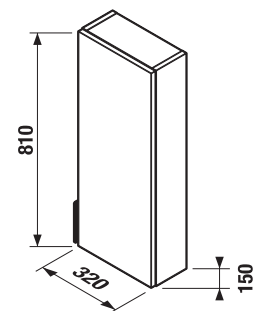

Article number Description

H43J2141305001 medium shallow cabinet, 1 door left/right, 2 glass shelves

H43J2141305141 medium shallow cabinet, 1 door left/right, 2 glass shelves

Colour

white

ash

x

x

We deliver the Tigo furniture pre-assembled, ready for immediate use.

Tigo furniture can be combined with Clear mirrors in the Mirrors and Lighting chapter.

Glass shelf thickness is 6 mm.