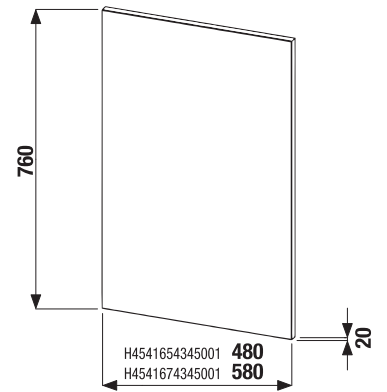

Article number	Description
H4541654345001	mirror 50 cm on board
H4541674345001	mirror 60 cm on board