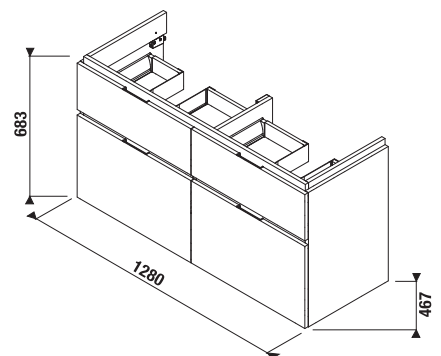

Article number	Description	Colour	
		white/glossy front	oak
H40J4274025001	vanity unit for double washbasin 130 cm H814420, 4 drawers	x	
H40J4274025191	vanity unit for double washbasin 130 cm H814420, 4 drawers		x

Optional:

H4944010390001	legs for wall mounted sink cabinets, chrome (1 pair)

For this 4-drawer cabinet, always use one pair of legs for support H4944010390001.

Please combine these vanity units with the space-saving JIKA siphon H8942460000001.
NOTE: the spacing for corner valves in this case must be 200 mm.