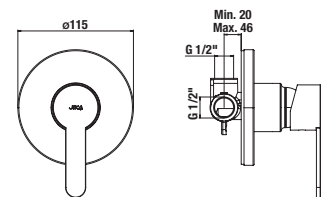

SHOWER CONCEALED FAUCET LYRA SMART

Article number **Description**
H3311Z60040001 single lever shower concealed mixer, complete, chrome

Optional:
H3651R00043611 shower set (hand shower $\varnothing$ 100 mm, 3 functions, shower holder, shower hose 1700 mm), chrome
H3651R00043731 shower set (hand shower $\varnothing$ 100 mm, 3 functions, sliding bar 700 mm, shower hose 1700 mm), chrome