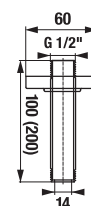

FAUCETS AND SHOWER ACCESSORIES /

SHOWER SETS CUBITO-N

Article number H3651X00043621 **Description** shower set (hand shower $\varnothing$ 130 mm, 4 functions, shower holder, shower hose 1700 mm), chrome

Article number H3651X00043631 **Description** shower set (hand shower 130x130 mm, 4 functions, shower holder, shower hose 1700 mm), chrome

Article number H3651X00044721 **Description** shower set (hand shower $\varnothing$ 130 mm, 4 functions, sliding bar 700 mm, soap dish, shower hose 1700 mm), chrome

Article number H3651X00044731 **Description** shower set (hand shower 130x130 mm, 4 functions, sliding bar 700 mm, soap dish, shower hose 1700 mm), chrome

SHOWER ARM CUBITO-N

Article number H3661X00040051 **Description** shower arm, wall mounted, L=400 mm, G 1/2", chrome

Article number H3661X00040061 **Description** shower arm, wall mounted, L=500 mm, G 1/2", chrome

Article number H3661X00040011 **Description** shower arm, ceiling mounted, L=100 mm, G 1/2", chrome

Article number H3661X00040021 **Description** shower arm, ceiling mounted, L=200 mm, G 1/2", chrome