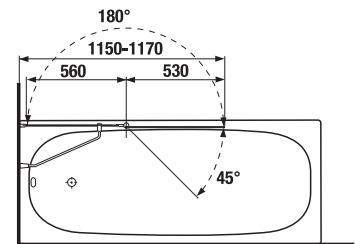

right version

JIKA • perla
GLASS

RECOMMENDED

For simpler maintenance screens we recommend to use JIKA glass wiper.