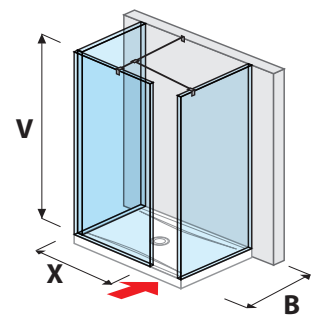

GLASS WALL/WALK IN PURE INTO SPACE

Article number	Description
H2684270026681	walk in 680×800 mm for shower trays 1200×800 mm, 1300×800 mm, incl. two side mouldings, moulding to join two glass panes and a bracket, JIKA perla GLASS finish
H2684280026681	walk in 680×900 mm for shower trays 1200×900 mm, 1300×900 mm, incl. two side mouldings, moulding to join two glass panes and a bracket, JIKA perla GLASS finish
H2684290026681	walk in 780×800 mm for shower tray 1400×800 mm, incl. two side mouldings, moulding to join two glass panes and a bracket, JIKA perla GLASS finish
H2694200026681	walk in 780×900 mm for shower tray 1400×900 mm, incl. two side mouldings, moulding to join two glass panes and a bracket, JIKA perla GLASS finish

Article number	Glass dimensions (mm)			Shower tray dimensions (mm)		Entrance dimensions (mm)
	X	Y	V	A	B	C
H268427	694	784	2000	1200/1300	800	506/606
H268428	694	884	2000	1200/1300	900	506/606
H268429	794	784	2000	1400	800	606
H269420	794	884	2000	1400	900	606