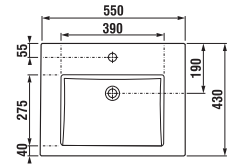

1. **1+1 PACK**
   cabinet + washbasin
   - Safe delivery
   - Space-saving transport packaging
   - Simple handling