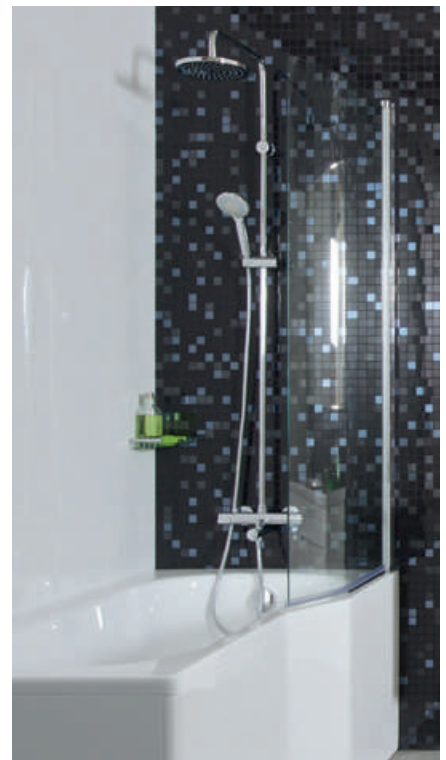

BATHTUBS AND BATH SCREENS /

Benefits of acrylic bathtubs

- The material of acrylic bathtubs features good insulation properties, making their surfaces nicely warm.
- JIKA sanitary acryl keeps its colour for a long time and is easy to clean.
- Acrylic panels provide for quick and effortless attachment by means of a special mounting system, thus being a suitable alternative to costly walling-in.
- Panels are made of the same quality 100% acryl, which is easy to clean – similar to bathtubs.
- If necessary, they provide for secure access to piping underneath the bathtub.

100% acrylic
All our bathtubs and trays are made of 100% acryl.

Made in the European Union.

5-year warranty for bathtubs.