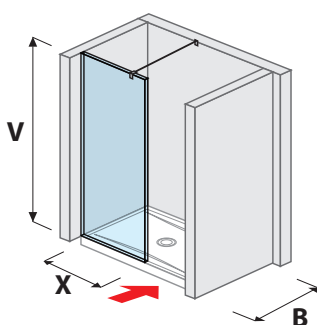

GLASS WALL PURE SIDE-MOUNTED 70, 80 CM

Article number	Description
H2674290026681	glass wall, side-mounted 700 mm, for a shower tray 1200×800 mm, 1200×900 mm, 1300×800 mm and 300×900 mm, JIKA perla GLASS finish, incl. side moulding and a bracket
H2684200026681	glass wall, side-mounted 800 mm, for a shower tray 1400×800 mm and 1400×900 mm, JIKA perla GLASS finish, incl. side moulding and a bracket

Article number	Glass dimensions (mm)		Shower tray dimensions (mm)		Entrance dimensions (mm)
	X	V	A	B	C
H267429	684	2000	1200/1300	800/900	516/616
H268420	784	2000	1400	800/900	616

GLASS WALL PURE SIDE-MOUNTED 90, 100, 120, 130, 140 CM