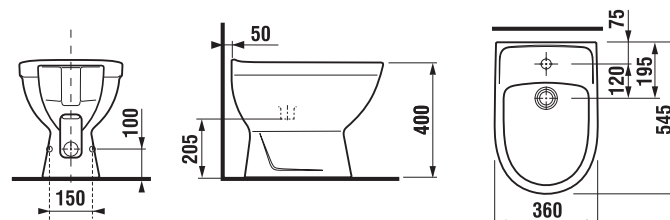

Article number	Description
H8323810003041	bidet
Optional:	
H8929990000001	installation kit for bidet