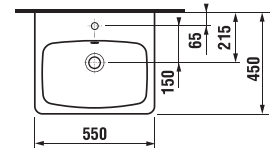

WASHBASINS / LYRA PLUS DESIGN LINE /

WASHBASIN LYRA PLUS 55 CM

Article number   **Description**

H8103810001041   washbasin 55 cm

Optional:

H8903490000001   installation kit for washbasins

H3747100040001   washbasin siphon Mio 5/4" – 32 mm, brass, chrome

VANITY UNIT FOR WASHBASIN LYRA PLUS VIVA 55 CM

Article number   **Description**

H40J3932003001   vanity unit with 2 doors for washbasin 55 cm H810381

Colour white/semi-gloss front

x

Article number   **Description**

H40J3834023001   vanity unit with 2 drawers for washbasin 55 cm H810381

Colour white/semi-gloss front

x

Benefits of bathroom furniture

PROJECT AND OTHER PRODUCTS