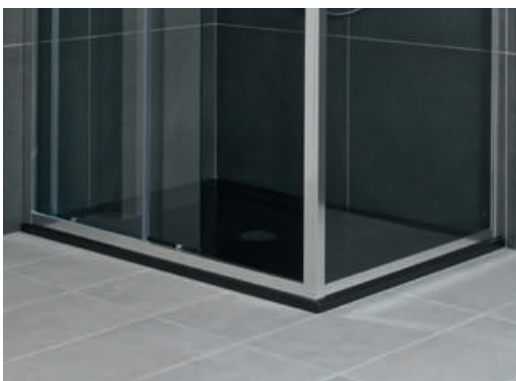

BENEFITS AND MAINTENANCE / BATHTUBS AND SHOWER TRAYS /

GELCOAT

The main component of gelcoat shower trays is limestone, which in conjunction with resins gives the possibility of creating a product with a subtle minimalist design.

ADVANTAGES OF THE MATERIAL

- the shower trays smooth surface ensures highly hygienic environment
- the surface is easy to clean and maintain
- the material is resistant to mechanical damage and UV radiation
- in case of surface damage the product can be repaired
- thanks to the low height of the product, it can be installed both on the floor and together with the floor“

ACRYLATE

ADVANTAGES OF THE MATERIAL

- acrylic products of Jika brand are made of 100% acrylate
- warm surface and good insulation properties
- colour stability
- easy maintenance

STEEL

Jika steel bathtubs are produced from a steel strip with a thickness of 1,5 to 1,8 mm or 2,5 to 2,8 mm. After shaping on special presses, 3 layers of enamel are applied to the material. Each layer of enamel is then fired in a furnace.

ADVANTAGES OF THE MATERIAL

- Jika steel products made of enamelled steel are hygienic, resistant to acids, scratches as well as abrasion
- it is not subject to change of colour or shape
- practically unlimited lifetime if properly maintained

MAINTENANCE AND CLEANING