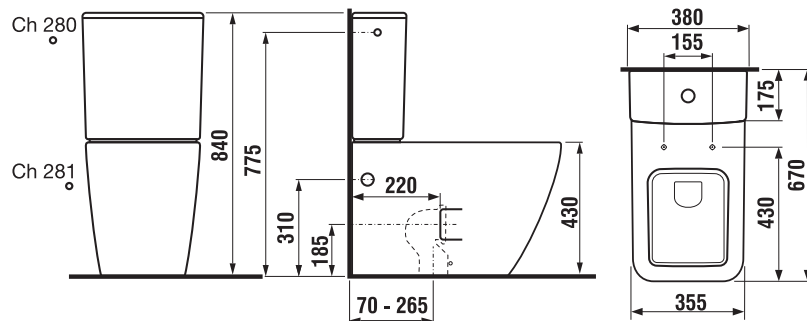

SEAT AND COVER PURE

Article number	Description
H8934213000631	duroplast seat and cover, quick-mount system, stainless steel hinges
H8934223000631	duroplast seat and cover, quick-mount system, stainless steel hinges, Slowclose mechanism
Spare parts:	
H8914220000631	fast-clamping steel hinges for duroplast seat and cover Pure H893421/H893422
H8914250000001	bolt caps for duroplast seat and cover H893421/H893422