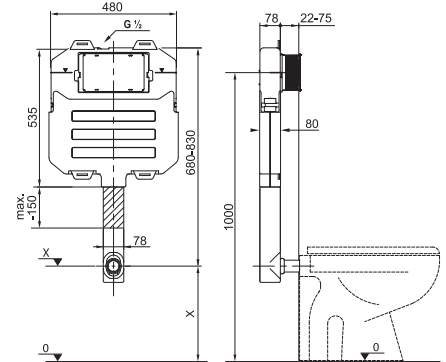

CONCEALED MODULES / WITH INSTALLATION DEPTH OF 9 CM /

BASIC TANK SYSTEM COMPACT MODULE FOR FLOORSTANDING CLOSETS

Article number	Description
H894650000001	Basic Tank System Compact for floorstanding closets, - depth 8 cm - wall-mounting and masonry casing required - frame suitable for floorstanding WCs - reduced depth, cistern volume maintained - anti-dew insulated cistern - simple wall-mounting - silent inlet valve - replaceable push-buttons - flush options: 2/4 l, 3/4,5 l and 3/6 l - insulated elbow, protects from dew formation at the module and water pipes

Note: The factory setting for the valve in the concealed module is a flushing volume of 3/6 liters.

BASIC TANK SYSTEM COMPACT MODULE FOR WALLHUNG CLOSETS

Article number	Description
H8946510000001	Basic Tank System Compact for wallhung closets - depth 8 cm - wall-mounting and masonry casing required - simple wall-mounting - anti-dew insulated cistern - frame suitable for walling in - silent inlet valve - replaceable push-buttons - flush options: 2/4 l, 3/4,5 l and 3/6 l - insulated elbow, protects from dew formation at the module and water pipes - structure load-carrying capacity of 400 kg - DN 90/110 drain elbow

Optional:
H8936730000001 straight connection for WC module

Note: The factory setting for the valve in the concealed module is a flushing volume of 3/6 liters.

WC SYSTEM COMPACT MODULE FOR WALLHUNG CLOSETS