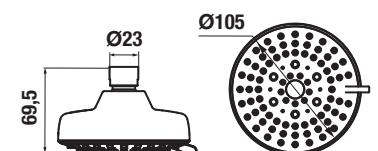

FAUCETS AND SHOWER ACCESSORIES /

SHOWER HOSE RIO

Article number	Description
H3621R00042701	shower hose, L=1700 mm, chrome

SHOWER HOSE CONNECTION RIO

Article number	Description
H3631R00041501	shower connection G 1/2", chrome

HAND SHOWER HOLDER RIO

Article number	Description
H3691R00045001	hand shower holder, adjustable, chrome

SHOWER ARM RIO

Article number	Description
H3661R00040041	shower arm, wall mounted, L=150 mm, G 1/2", chrome

HEAD SHOWER RIO

Article number	Description
H3671R10042101	head shower, Ø 80 mm, 1 function, chrome

HEAD SHOWER RIO

Article number	Description
H3671R10042141	head shower, Ø 100 mm, 1 function, chrome

Article number	Description
H3671R10042151	head shower, Ø 100 mm, 3 functions, chrome