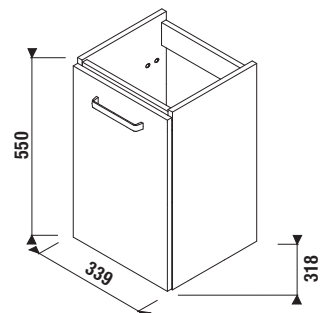

Article number	Description	Colour white/ semi-gloss front
H40J3802003001	vanity unit with 1 door for small washbasin 40 cm H815380	x