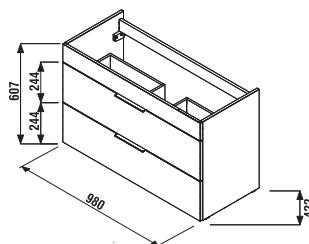

1. **1+1 PACK**
   cabinet + washbasin
   - Safe delivery
   - Space-saving transport packaging
   - Simple handling

The vanity unit is not available as a spare part.