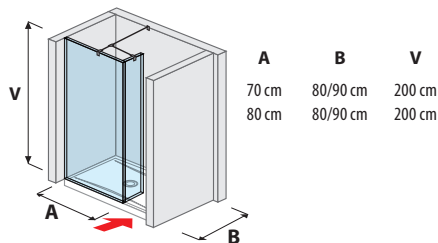

## SHOWER SCREENS

glass wall fixed 120, 130, 140 cm

glass wall side-mounted 70, 80 cm

glass wall side-mounted 90, 100, 120, 130, 140 cm

glass wall „L“ 120, 130, 140 x 80 cm  
120, 130, 140 x 90 cm

glass wall incl. short glass 70, 80 cm