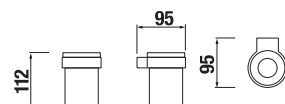

Article number	Description
H3823B10040001	glass tumbler with holder, wall mounted, frosted glass/chrome