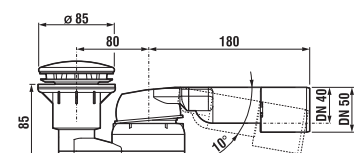

ACCESSORIES

Accessories

H2949830000001	siphon for ceramic shower trays, stainless cover with JIKA logo; flow rate 33 l/min