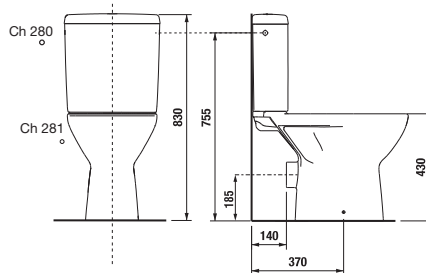

Article number Description

H8273860002801 WC without water rim, washdown flushing, 4,5/3l

H8273860002811 WC without water rim, washdown flushing, 4,5/3l

Water inlet Flushing mechanism Outlet

x x x

x x x

Optional: Description

H8903840000631 duroplast seat and cover, fast-clamping, steel hinges

H8903850000631 duroplast seat and cover, fast-clamping, Slowclose, steel hinges

H8933843000631 duroplast seat and cover, steel hinges

H8933870000001 seat and cover, thermoplastic, plastic hinges – for wallhung WC