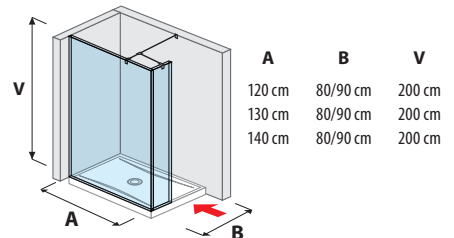

OVERVIEW / BATHROOM DESIGN LINE CUBITO PURE /

SHOWER ENCLOSURES, DOORS AND SHOWER SCREENS

in transparent glass or arctic glass variant

80 × 80 × 195 cm
90 × 90 × 195 cm

80 × 80 × 195 cm
90 × 90 × 195 cm
100 × 100 × 195 cm
a combination of a fixed screen and shower doors

80 × 80 × 195 cm
90 × 90 × 195 cm

90 × 90 × 195 cm

100 × 195 cm
120 × 195 cm
140 × 195 cm

80 × 195 cm
90 × 195 cm
100 × 195 cm

80 × 195 cm
90 × 195 cm

80 × 195 cm
90 × 195 cm
100 × 195 cm

SHOWER SCREENS

glass wall fixed 120, 130, 140 cm

glass wall side-mounted 70, 80 cm

glass wall side-mounted 90, 100, 120, 130, 140 cm

glass wall „L“ 120, 130, 140 x 80 cm
120, 130, 140 x 90 cm

glass wall incl. short glass 70, 80 cm

glass wall incl. short glass 120, 130, 140 cm

glass wall/walk in corner version for a shower trays 70, 80 x 80 cm and 70, 80 x 90 cm

glass wall/walk in for a shower trays 70, 80 x 80 cm and 70, 80 x 90 cm

SHOWER ENCLOSURE FRAMELESS

+

=

Faucets and shower accessories can be found in the chapter „FAUCETS AND SHOWER ACCESSORIES“.