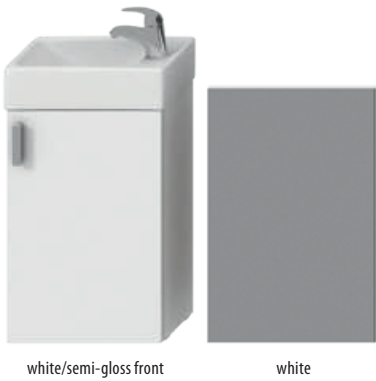

SET WITH WASHBASIN PETIT 40 CM