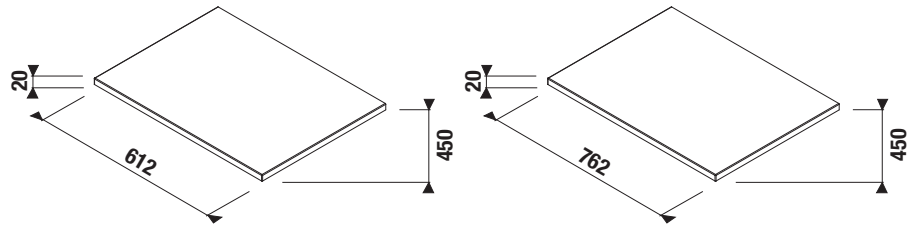

BATHROOM FURNITURE / MIO-N DESIGN LINE /

NEW

MIO-N WASHTOP 61 CM AND 76 CM

Article number	Description	Washtop colour	
		white	ash
H46J7120005001	washtop 61 cm, no cut-out	x	
H46J7120003421	washtop 61 cm, no cut-out		x
H46J7130005001	washtop 76 cm, no cut-out	x	
H46J7130003421	washtop 76 cm, no cut-out		x

With this type of washtop, the cut-out for the siphon is made by the plumber when installing the bathroom.

Combine the Mio-N washtop with under washtop vanity unit H41J715 or H41J716.

NEW

MIO-N WASHTOP 61 CM AND 76 CM WITH SIPHON CUT-OUT

Article number	Description	Washtop colour	
		white	ash
H46J7120015001	washtop 61 cm, centred siphon cut-out	x	
H46J7120013421	washtop 61 cm, centred siphon cut-out		x
H46J7130015001	washtop 76 cm, centred siphon cut-out	x	
H46J7130013421	washtop 76 cm, centred siphon cut-out		x