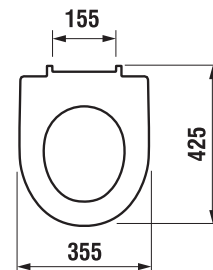

Floorstanding WCs recommended to be combined with H893710, see page 163.