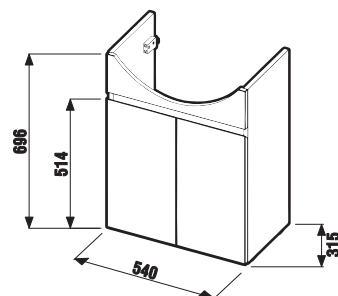

Article number	Description	Colour white glossy/ Body colour white
H4531210383001	vanity unit with 2 doors, for washbasin 60 cm	X