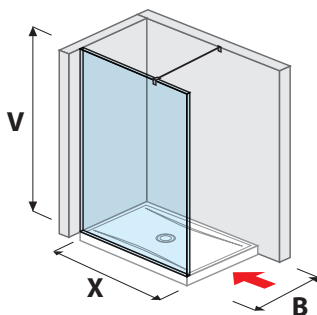

Article number	Description
H2694270026681	glass wall, side-mounted 900 mm, for shower tray 900×900 mm, JIKA perla GLASS finish, incl. side moulding and a bracket
H2694280026681	glass wall, side-mounted 1000 mm, for shower tray 1000×800 mm, JIKA perla GLASS finish, incl. side moulding and a bracket
H2674230026681	glass wall, side-mounted 1200 mm, for shower trays 1200×800 mm and 1200×900 mm, JIKA perla GLASS finish, incl. side moulding and a bracket
H2674240026681	glass wall, side-mounted 1300 mm, for shower trays 1300×800 mm and 1300×900 mm, JIKA perla GLASS finish, incl. side moulding and a bracket
H2674250026681	glass wall, side-mounted 1400 mm, for shower trays 1400×800mm and 1400×900 mm, JIKA perla GLASS finish, incl. side moulding and a bracket

Article number	Glass dimensions (mm)		Shower tray dimensions (mm)	
	X	V	A	B
H267423	1184	2000	1200	800/900
H267424	1284	2000	1300	800/900
H267425	1384	2000	1400	800/900
H269427	884	2000	900	900
H269428	984	2000	1000	800

GLASS WALL PURE „L“ 120, 130, 140 × 80 CM | 120, 130, 140 × 90 CM