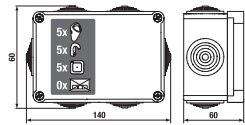

Article number	Description
H8950710000001	power supply for up to five Golem/Livo Antivandal/Domino Sensor urinal 24 V, DC
H8950720000001	power supply for up to nine Golem/Livo Antivandal/Domino Sensor urinal 24 V, DC
H8950910000001	power supply for one Golem/Livo Antivandal/Domino Sensor urinal 24 V, D