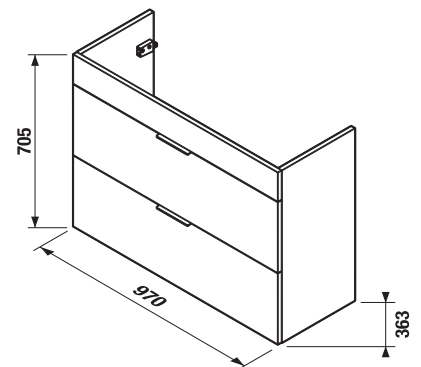

Article number	Description	Colour	
		white	ash
H40J2164015001	vanity unit for washbasin 100 cm H812219, 2 drawers	x	
H40J2164015141	vanity unit for washbasin 100 cm H812219, 2 drawers		x
H8942460000001	space-saving siphon, distance between the corner valves is 200 mm, DN40		
H4944010390001	feet, chrome-plated, 106-116 mm (1 pair)		

SHELF UNDER THE WASHBASIN TIGO

Article number	Description	Shelf colour
H46J2101005001	shelf under the washbasin 65 cm, incl. 2 consoles	white
H46J2111005001	shelf under the washbasin 80 cm, incl. 3 consoles	
H46J2121005001	shelf under the washbasin 100 cm, incl. 3 consoles	

The shelf below the washbasin is supported by hidden consoles that are included in the package.