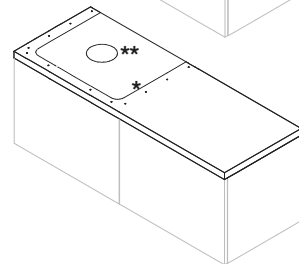

The Cubito H817422 countertop washbasin can also be installed on the washtop. The cutout is done by the installer during assembly.

Benefits of bathroom furniture