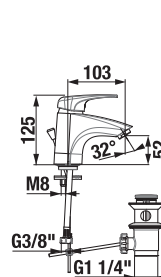

H3111U10041191