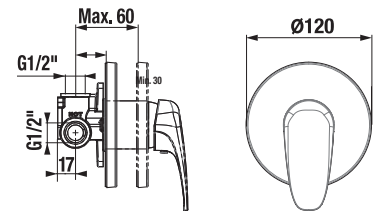

FAUCETS AND SHOWER ACCESSORIES /

SHOWER FAUCET WITH A SHOWER KIT DEEP BY JIKA

Article number	Description
H3311U70041311	single lever shower mixer, wall mounted, with shower set (hand shower $\varnothing$ 80 mm, 3 functions, shower holder, shower hose 1700 mm), chrome
H3311U70044001	single lever shower wall mounted mixer, without shower set, chrome

CONCEALED SHOWER FAUCET DEEP BY JIKA

Article number	Description
H3311U60040001	single lever shower concealed mixer, complete, chrome

THERMOSTATIC SHOWER FAUCET WITH A SHOWER KIT DEEP BY JIKA

Article number	Description
H3331U70042711	thermostatic shower mixer, wall mounted, with shower set (hand shower $\varnothing$ 80 mm, 3 functions, shower holder, shower hose 1700 mm), chrome
H3331U70044001	thermostatic shower mixer, wall mounted, without shower set, chrome

BATH/SHOWER FAUCET WITH A SHOWER KIT DEEP BY JIKA

Article number	Description
H3211U70041311	single lever bath-shower mixer, wall mounted, with shower set (handshower $\varnothing$ 80 mm, 3 functions, shower holder, shower hose 1700 mm), chrome
H3211U70044001	single lever bath-shower mixer, wall mounted, without shower set, chrome

It is recommended to combine with shower sets, accessories and siphons from Mio and Rio or Cubito-N.