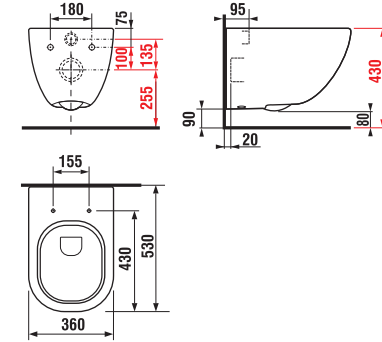

WALLHUNG WCs AND BIDETS /

WALLHUNG WC MIO RIMLESS

Article number	Description
H820714xxx0001	wallhung WC rimless, washdown 4,5 / 3l (Easyfit installation kit included)

Optional:	
H8917100000631	duroplast WC seat and cover (suitable for H820712, H820714 WC, stainless steel clamps, removable)
H8917110000631	duroplast WC seat and cover (suitable for H820712, H8207144 WC, stainless steel clamps, removable, Slowclose system)
H8929920000001	Laufen levelling tape
H8926950000001	Laufen noise damper kit
H8946140000001	Laufen leveling paste

The correct setting for the valve in the concealed module is a flushing volume of 4,5 / 3 liters.

WE RECOMMEND COMBINING WITH PAGE 133

Please mind the connection height.

WALLHUNG WC MIO WITH CLOSED WATER RIM

Article number	Description
H820712xxx0001	wallhung WC with closed water rim, washdown 4,5/3l (Easyfit installation kit included)

Optional:	
H8917100000631	duroplast WC seat and cover (suitable for H820712, H820714 WC, stainless steel clamps, removable)
H8917110000631	duroplast WC seat and cover (suitable for H820712, H8207144 WC, stainless steel clamps, removable, Slowclose system)
H8929920000001	Laufen levelling tape
H8926950000001	Laufen noise damper kit
H8946140000001	Laufen leveling paste

WE RECOMMEND COMBINING WITH PAGE 133

Please mind the connection height.

DUROPLAST SEAT AND COVER MIO

Article number	Description
H8917100000631	duroplast WC seat and cover (suitable for H820712, H820714 WC, stainless steel clamps, removable)
H8917110000631	duroplast WC seat and cover (suitable for H820712, H820714 WC, stainless steel clamps, removable, Slowclose system)