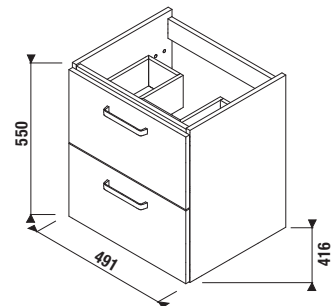

H40J3834023001    vanity unit with 2 drawers for washbasin 55 cm H810381

**Colour white/semi-gloss front**

x

Benefits of bathroom furniture

PROJECT AND OTHER PRODUCTS