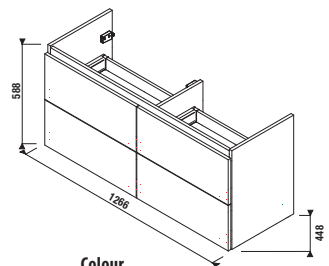

## VANITY UNIT FOR DOUBLE WASHBASIN MIO-N 130 CM

white/glossy front

ash

Article number Description

H40J7184015001 vanity unit for double washbasin 130x45 cm H814714, 4 drawers

H40J7184013421 vanity unit for double washbasin 130x45 cm H814714, 4 drawers