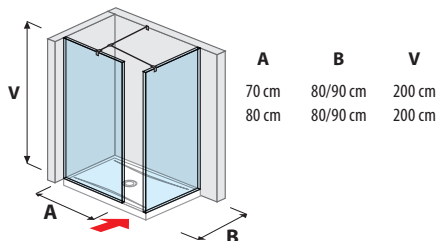

glass wall/walk in corner version for a shower trays 70, 80 x 80 cm and 70, 80 x 90 cm