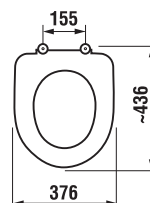

WALLHUNG WCs AND BIDETS /

WALLHUNG WC WITH EXTENDED LENGTH DEEP BY JIKA

Article number	Description
H820642000001	wallhung WC washdown, length 70 cm
Optional:	
H8932823000001	duroplast seat without cover, plastic hinges
H8932823000631	duroplast seat without cover, steel hinges
H8901100000001	extension supply pipe (1 m Ø 45 mm) to connect the wallhung WC to the standard built-in cisterns

* Installation height of bathroom equipment must correspond to current guidelines for barrier-free use for buildings in the given country.

WE RECOMMEND COMBINING WITH

PAGE 133

In order to combine an enlarged wallhung WC Deep by Jika H820642 with a concealed toilet module Handicap System, it is necessary to use an extension mounting kit, numbered H8901100000001.

Wallhung H820642 is compatible with pneumatic set H895643.

DUROPLAST SEAT WITHOUT COVER

Article number	Description
H8932823000001	duroplast seat without cover, plastic hinges
H8932823000631	duroplast seat without cover, steel hinges

WALLHUNG BIDET DEEP BY JIKA

Article number	Description	yyy: 304	302
H830612000yyy1	wallhung bidet	X	X
Optional:			
H8903490008901	installation kit with white covers		
H8903490008911	installation kit with chrome-plated covers		
H8929920000001	Laufen levelling tape		
H8926950000001	Laufen damper kit		
H8946140000001	Laufen leveling paste		

Please mind the connection height.

WE RECOMMEND COMBINING WITH

PAGE 133