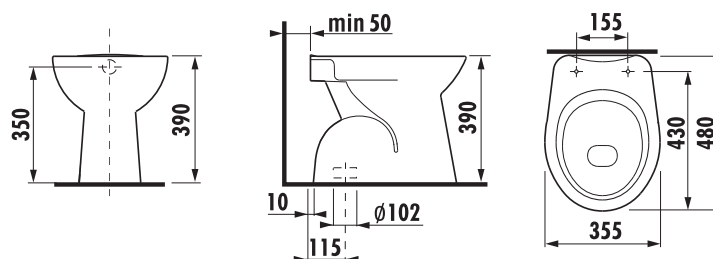

Floorstanding WCs recommended to be combined with H893710, see page 163.