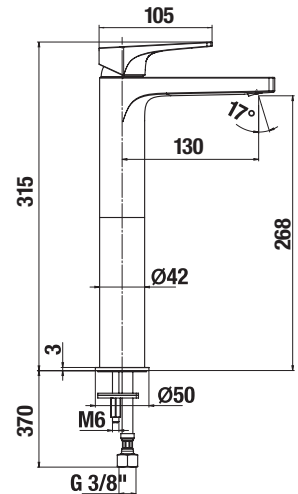

Optional:

H3917100040001	Click-clack basin waste, 5/4", chrome
H3747100040001	washbasin siphon Mio 5/4" – 32 mm, brass, chrome