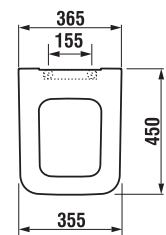

## SEAT AND COVER PURE

Article number	Description
H8934213000631	duroplast seat and cover, quick-mount system, stainless steel hinges
H8934223000631	duroplast seat and cover, quick-mount system, stainless steel hinges, Slowclose mechanism
<b>Spare parts:</b>	
H8914220000631	fast-clamping steel hinges for duroplast seat and cover Pure H893421/H893422
H8914250000001	bolt caps for duroplast seat and cover H893421/H893422