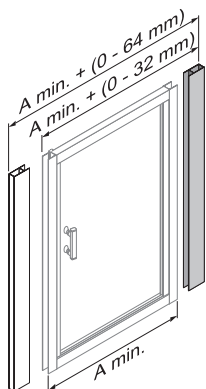

SHOWER SCREENS, ENCLOSURES, DOORS AND TRAYS /

EXTENSION PROFILE LYRA PLUS