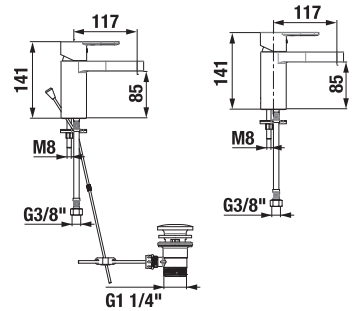

FAUCETS AND SHOWER ACCESSORIES /

MIO-N

Benefits

- Finger-adjustable water flow on sink faucets
- Aerators are made from a special material that prevents scale deposition
- Wall mounted bathtub and shower faucets feature non-return valves preventing siphonage of dirty water
- Certified quality connection hoses made of stainless steel
- Shower column equipped with a height-adjustable head shower and two hand shower holders (fixed holder built into the faucet body, sliding holder on the slide bar)
- Complete assembly in the Czech republic, including 100% testing of all faucets
- Wide range of shower accessories

finger-adjustable water flow on washbasin faucets

for washbasin and sink faucets, the possibility of choosing an aerator with different flow rates

WASHBASIN FAUCET MIO-N

Article number	Description
H3111V10041141	single lever basin mixer, fixed spout 117 mm, with Click-clack basin waste, adjustable flow, flow rate 5 l/min, chrome
H3111V10041111	single lever basin mixer, fixed spout 117 mm, with metal pop-up waste, adjustable flow, flow rate 5 l/min, chrome
H3111V10041101	single lever basin mixer, fixed spout 117 mm, without waste, adjustable flow, flow rate 5 l/min, chrome

Optional:

H3917100040001 Click-clack basin waste, 5/4", chrome

WASHBASIN FAUCET MIO-N

Article number	Description
H3111V80041201	single lever basin mixer, „XL“ high rise, fixed spout 153 mm, without waste, adjustable flow, flow rate 5,7 l/min, chrome

Optional:

H3917100040001 Click-clack basin waste, 5/4", chrome

RECOMMENDED

Article number	Description
H8903490000001	installation kit for washbasins
H3747100040001	Click-clack basin waste, 5/4", chrome