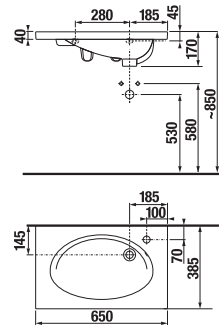

WASHBASINS / TIGO DESIGN LINE /

WASHBASIN TIGO 65 CM

Article number Description

H8122160001061 washbasin 65 cm

Optional:

H3812110040001 front-mounted towel rail for Tigo 65 cm washbasin, stainless steel

H3812140040001 side-mounted towel rail for Tigo washbasins, left/right, stainless steel

H3747100040001 washbasin siphon Mio 5/4" – 32 mm, brass, chrome

Front and side holders cannot be installed at the same time.