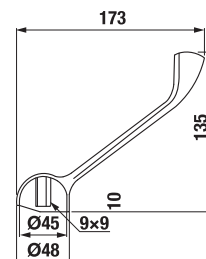

Article number	Description
H3912700040001	medical handle, chrome