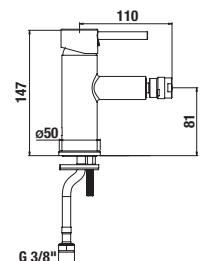

It is recommended to combine with Cubito-N and Rio accessories.