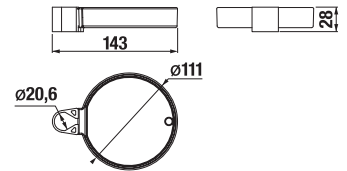

SLIDE BAR SOAP DISH CUBITO-N

Article number H3641X00048111
Description soap dish for sliding bar H3641X00043101, chrome

SHOWER HOSE CUBITO-N

Article number H3621X00002721
Description shower hose, L=1700 mm, PVC black rings

Article number H3621X00002731
Description shower hose, L=1700 mm, PVC satin silver