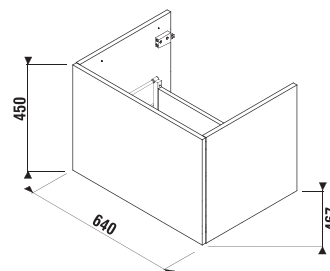

Article number	Description	Colour	
		white/ glossy front	oak
H41J4243015001	under-washtop vanity unit, 64 cm, 1 drawer	x	
H41J4243015191	under-washtop vanity unit, 64 cm, 1 drawer		x

Please combine these vanity units with the space-saving JIKA siphon H894246000001, NOTE: the spacing for corner valves in this case must be 200 mm.

The cabinet under-washtop vanity unit is equipped with push to open drawers.