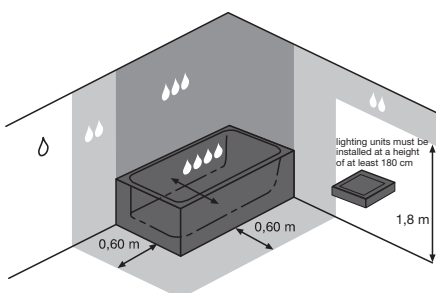

LIGHTING IN THE BATHROOM

Clear mirror lighting units comply with strict European standard IEC 364-7-701. RECOMMENDED: Installation of wires should be performed by an electrician.

Lighting can be mounted to CLEAR mirrors, as well as to any mirror glued onto a board and to mirror cabinets.