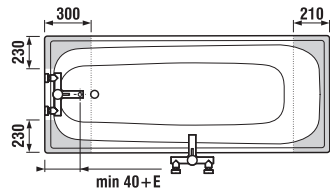

BATHTUBS AND BATH SCREENS /

STEEL BATHTUB RIGA

Areas shown in this colour are not recommended for placing a bathtub outlet or a bathtub mixer outlet.

These areas are recommended for placing a bathtub outlet or a bathtub mixer outlet.

E = edge width of bathtub

Article number	Description	Capacity
H2340200000001	Riga 1 200 mm	140 l
H2340300000001	Riga 1 300 mm	150 l
H2340400000001	Riga 1 400 mm	160 l
H2340500000001	Riga 1 500 mm	170 l
H2340600000001	Riga 1 600 mm	180 l
H2340700000001	Riga 1 700 mm	190 l

Optional:

H2940120000001	metal feet for Alma, Tanza Plus, Tanza and Riga	
H2948150040001	automatic overflow including siphon 40/50 mm, length 550 mm, plastic body of overflow	
H2948160040001	automatic overflow including siphon 40/50 mm, length 550 mm, brass body of overflow	
H2948170040001	automatic overflow with inlet, including siphon 40/50 mm, length 550 mm, plastic body of overflow	
H2948180040001	automatic overflow with inlet, including siphon 40/50 mm, length 550 mm, brass body of overflow