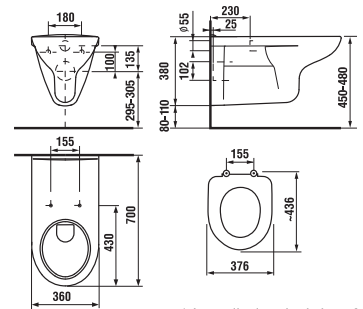

Article number	Description
H8206420000001	wallhung WC washdown, length 70 cm
Optional:	
H8932823000001	duroplast seat without cover, plastic hinges
H8932823000631	duroplast seat without cover, steel hinges
H8901100000001	extension supply pipe (1 m Ø 45 mm) to connect the wallhung WC to the standard built-in cisterns

**WE RECOMMEND
COMBINING WITH**

PAGE 133

In order to combine an enlarged wall-hung WC Deep by Jika **H820642** with the concealed toilet module Handicap System, it is necessary to use extension mounting kit, **H8901100000001**.

Wall-hung **H820642** is compatible with pneumatic set **H895643**.