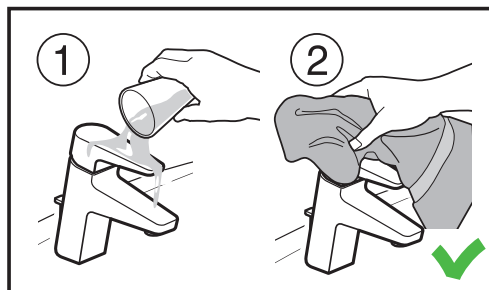

# TECHNOLOGY / JIKA FURNITURE /

**JIKA furniture** is characterised by its high resistance to moisture and mechanical damage. Only the top quality adhesives are used for production. ABS edges, either 2.0 or 0.8 mm thick, are made of a material that is highly resistant to mechanical damage. The maximum loading capacity of cabinet hinges is 150 kg. Made by the renowned Hettich brand, hinges are designed for an incredible 150,000 cycles; door and drawer soft-close mechanisms are of the same quality. This material provides increased bending strength and is also stronger at screw mounting points thanks to the higher density of chipboard (supplied by European leader Egger) used in cabinet body production. In addition, this material produces negligible formaldehyde emissions: E1–E1/2 emission class. Chipboard surfaces are covered by a laminated sheet of 100 g/m<sup>2</sup>. MDF material coated with high-gloss five-layer PUR paint is employed for drawer faces painted on five sides. Thanks to UV filters used in production, lacquered surfaces do not age or yellow. Glass door inserts are made of hardened security glass; baked decor technology is employed to manufacture decorated doors from the Cubito set. Bathroom comply with strict European standards; as they meet the IP44 protection standard, these lights can be placed in “Zone 2”, i.e. 180 cm from the floor.