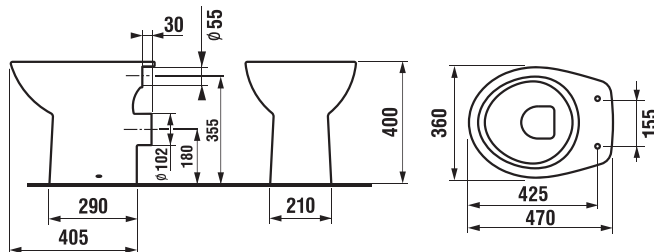

Optional:

H8932740000001	duroplast seat and cover Zeta, plastic hinges, adjustable length
H8932710000001	thermoplast seat and cover Zeta, plastic hinges, adjustable length of 400–440 mm
H8932710000637	thermoplast seat Zeta, steel hinges (NOTE: limited length adjustability of 407–425 mm).
H8929990000001	installation kit for WC
H8933703000001	duroplast seat and cover, plastic hinges

FLOORSTANDING WC WITH VERTICAL OUTLET ZETA

Article number	Description	Water inlet	Flushing mechanism	Outlet	Installation kit included
H8243960000001	WC pan			x	x
H8243970000001	WC pan			x	x
H8283920000001	WC cistern	x			
H8283920002411	WC cistern	x	x		
H8283930000001	WC cistern		x		
H8283930002421	WC cistern		x	x	
H8913530000001	inlet valve, 3/8"	x			
H8913540000001	inlet valve, 1/2"		x		
H8913610000001	outlet valve D2D				
H8913630000001	push button D2D