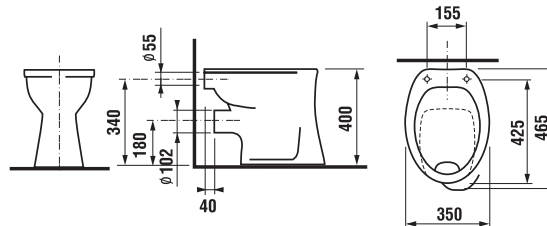

Article number	Description	Outlet
H8223960000001	WC Zeta with horizontal outlet, washdown flushing	→ x
Optional:		
H8929990000001	installation kit for WC	
H8932710000001	thermoplast seat and cover Zeta, plastic hinges, adjustable length of 400–440 mm	
H8932710000637	thermoplast seat Zeta, steel hinges (NOTE: limited length adjustability of 407–425 mm).	
H8977010000001	rubber insert - water supply sealing