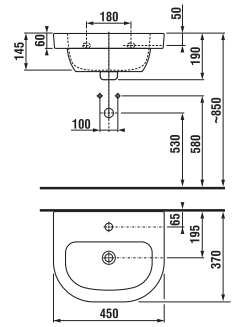

SMALL WASHBASINS / DEEP BY JIKA DESIGN LINE /

SMALL WASHBASIN DEEP BY JIKA 45 CM

Article number Description

H815614000yyy1 small washbasin 45 cm

SMALL CORNER WASHBASIN DEEP BY JIKA 45 CM

Article number Description

H815612000yyy1 small corner washbasin 45 cm

yyy: 104

Optional:

H8903490000001 installation kit for washbasins

H8942490000001 siphon, chromed ABS, height-adjustable from 175 to 270 mm, high of water seal 75 mm, flow-rate capacity of 45 l, with decorative rings (can also be used without decorative rings)

SMALL WASHBASIN DEEP BY JIKA 50 x 23 CM

Article number Description

H815615000yyy1 small washbasin 50 x 23 cm

yyy: 105 106

Optional:

H8903490000001 installation kit for washbasins

H3747100040001 washbasin siphon Mio 5/4" - 32 mm, brass, chrome

H8942490000001 siphon, chromed ABS, height-adjustable from 175 to 270 mm, high of water seal 75 mm, flow-rate capacity of 45 l, with decorative rings (can also be used without decorative rings)

PROJECT AND OTHER PRODUCTS