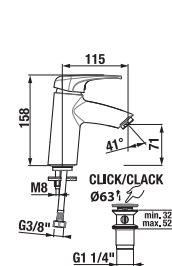

H3111W10045101

H3111U80041291