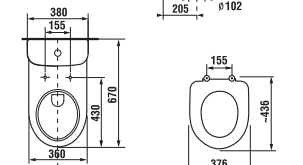

Barrier-free Deep by Jika bathroom offers not only a special-shaped washbasin, tilting mirror and Universum grab handles, but also a combined toilet with horizontal/vertical outlet, plus a wallhung Deep by Jika WC with its length extended to 70 cm, guaranteeing maximum load-carrying capacity of 400 kg. A thirty-year warranty is provided for various Universum grab rails! Our offer also includes the Handicap WC system, i.e. a module for wallhung grab rails.

Product number xxx = colour number (000 white, 100 JIKA perla).

PROJECT AND OTHER PRODUCTS