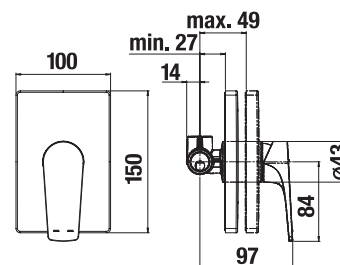

Can be combined with a head shower and shower accessories Cubito-N.