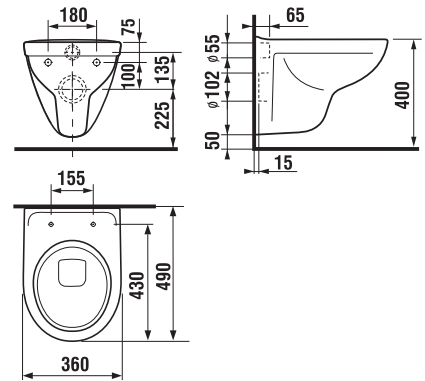

## COMPACT WALLHUNG WC LYRA PLUS

Article number	Description
H8233820000001	wallhung WC Lyra plus Compact, washdown, length of only 49 cm!!
<b>Optional:</b>	
H8903840000631	duroplast seat and cover, fast-clamping, steel hinges
H8903850000631	duroplast seat and cover, fast-clamping, Slowclose, steel hinges
H8933843000631	seat and cover, steel hinges – for wallhung WC Lyra plus
H8933870000001	seat and cover, thermoplastic, plastic hinges – for wallhung WC Lyra plus
H8929920000001	Laufen levelling tape
H8926950000001	Laufen damper kit
H8946140000001	Laufen leveling paste