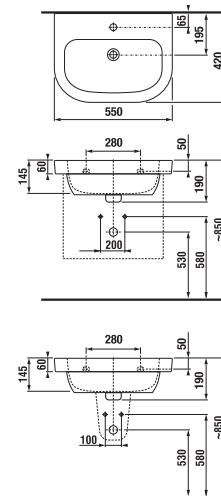

Article number	Description	yyy: 104	109
H812612000yyy1	washbasin 55 cm	X	X
H8196110000001	siphon cover with installation kit (art. nr.: H890013 0000001)		

Optional:

H8903490000001	installation kit for washbasins
H3747100040001	washbasin siphon Mio 5/4" – 32 mm, brass, chrome
H8942490000001	siphon, chromed ABS, height-adjustable from 175 to 270 mm, high of water seal 75 mm, flow-rate capacity of 45 l, with decorative rings (can also be used without decorative rings)