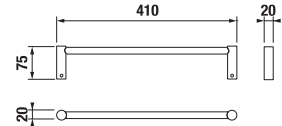

TOWEL RACK 40 CM BASIC

Article number	Description
H3813A10040001	towel rail, L=410 mm, chrome