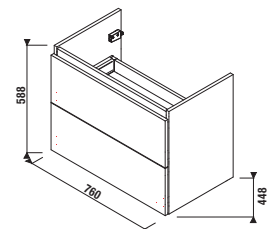

WASHBASINS / MIO-N DESIGN LINE /

WASHBASIN MIO-N 65 CM

JIKA • perla

Article number	Description	yyy: 104
H812714xxx1041	washbasin 65 cm	x
Optional:		
H8903490000001	installation kit for washbasins	
H8942460000001	space-saving siphon, distance between the corner valves is 200 mm, DN40	
H3747100040001	washbasin siphon Mio 5/4" – 32 mm, brass, chrome	

VANITY UNIT FOR WASHBASIN MIO-N 65 CM

Article number	Description	Colour	
		white/glossy front	ash
H40J7154015001	vanity unit for washbasin 65x45 cm H812714, 2 drawers	x	
H40J7154013421	vanity unit for washbasin 65x45 cm H812714, 2 drawers		x

Optional:
H4944021760001 Cube legs for wall mounted sink cabinets, chrome, 1 pair, 240 mm

Please combine these vanity units with the space-saving JIKA siphon H8942460000001.
NOTE: the spacing for corner valves in this case must be 200 mm.

WASHBASIN MIO-N 80 CM

JIKA • perla

Article number	Description	yyy: 104
H812716xxx1041	washbasin 80 cm	x
* leveling paste is included in the package		
Optional:		
H8903490000001	installation kit for washbasins	
H8942460000001	space-saving siphon, distance between the corner valves is 200 mm, DN40	
H3747100040001	washbasin siphon Mio 5/4" – 32 mm, brass, chrome	

VANITY UNIT FOR WASHBASIN MIO-N 80 CM

Article number	Description	Colour	
		white/glossy front	ash
H40J7164015001	vanity unit for washbasin 80x45 cm H812716, 2 drawers	x	
H40J7164013421	vanity unit for washbasin 80x45 cm H812716, 2 drawers		x

Optional:
H4944021760001 Cube legs for wall mounted sink cabinets, chrome, 1 pair, 240 mm

Please combine these vanity units with the space-saving JIKA siphon H8942460000001.
NOTE: the spacing for corner valves in this case must be 200 mm.

PROJECT AND OTHER PRODUCTS