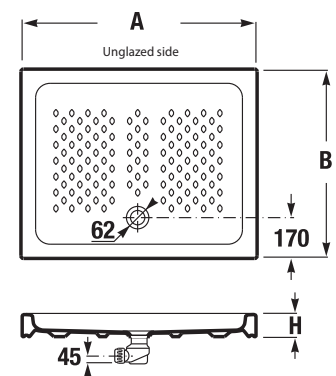

Article number	Description
A374770000	rectangular shower tray 900 × 720 mm, height 100 mm
A37477C000	rectangular shower tray 1000 × 800 mm, height 100 mm
A37477A000	rectangular shower tray 1200 × 800 mm, height 100 mm

Optional:

H2949830000001	siphon for ceramic shower trays, stainless cover with JIKA logo; flow rate 33 l/min
H8991030000001	expansion tape between shower tray and wall, 290 × 50 mm

For compatibility with Jika shower stalls, the shower tray must be installed on the tiles.

	A	B	H
A374770000	900	720	100
A37477C000	1000	800	100
A37477A000	1200	800	100