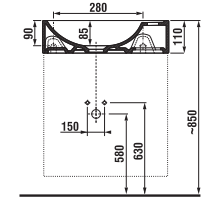

1+1 PACK
small cabinet + washbasin
- Safe delivery
- Space-saving transport packaging
- Simple handling

Article number	Description	Colour			
		white/semi-gloss front	grey	dark oak	cherry
H4535111753001	vanity unit with 1 reversible door, incl. washbasin 40 × 23 cm, with tap hole on the right	x			
H4535111753011	vanity unit with 1 reversible door, incl. washbasin 40 × 23 cm, with tap hole on the right		x		
H4535111753021	vanity unit with 1 reversible door, incl. washbasin 40 × 23 cm, with tap hole on the right			x	
H4535111753081	vanity unit with 1 reversible door, incl. washbasin 40 × 23 cm, with tap hole on the right				x

The vanity unit is not available as a spare part.