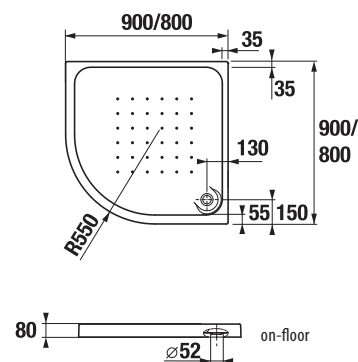

100% acrylic

made in EU

Antislip
You will not slip in your shower tray thanks to the special anti-slip surface.