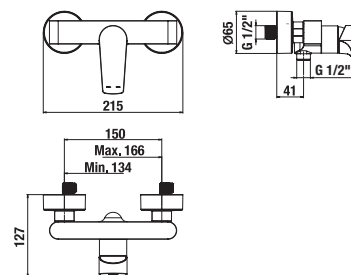

Can be combined with shower accessories Cubito-N.