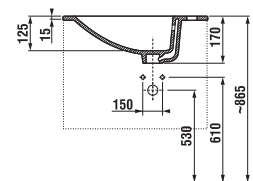

1. **1+1 PACK**
   cabinet + washbasin
2. Safe delivery
   - Space-saving transport packaging
   - Simple handling

PROJECT AND OTHER PRODUCTS