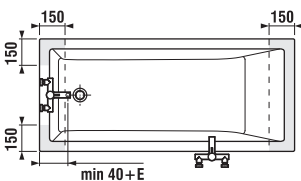

These areas are recommended for placing a bathtub outlet or a bathtub mixer outlet.

Areas shown in this colour are not recommended for placing a bathtub outlet or a bathtub mixer outlet.

E = edge width of bathtub