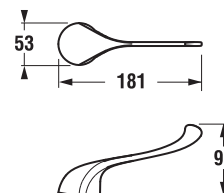

MEDICAL HANDLE LYRA