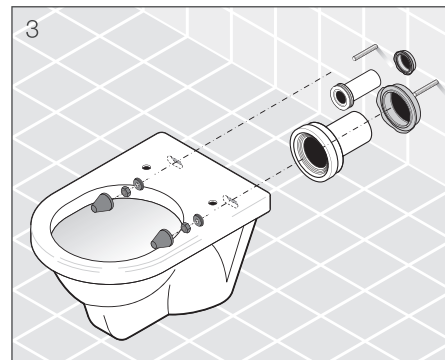

WALLHUNG WCs AND BIDETS /

Installation of ceramic products requires **levelling paste** or **the applicable damper kit**.

The revolutionary transformation of JIKA toilet bowls took another step forward. **Mio rimless**, a toilet which does not rinse the bowl, is truly a technological marvel that meets all current hygienic requirements. Dirt and harmful bacteria are kept out of inaccessible areas, and it comes with a big bonus: the design is truly unique.

- **H8929920000001** Laufen levelling tape for installation of ceramic products
- **H8946140000001** Levelling paste for the installation of ceramic products
- **H8926950000001** Damper kit for the installation of ceramic products

IN ORDER TO ACCEPT YOUR WARRANTY CLAIM, INSTALLATION MUST BE PERFORMED IN ACCORDANCE WITH THE APPLICABLE MOUNTING INSTRUCTIONS AND VALID LEGAL REGULATIONS.

Installation with levelling paste **H8946140000001**:

* Liquid soap

** Apply levelling paste layer of 5-10 mm.

Installation with levelling tape **H8929920000001** and damper kit **H8926950000001**:

Installation Mio rimless

Installation Mio rimless

You can find an installation video at www.youtube.com