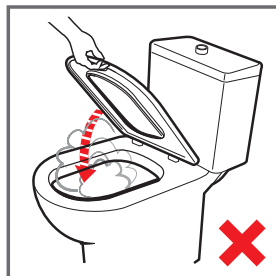

MAINTENANCE OF WC SURFACES