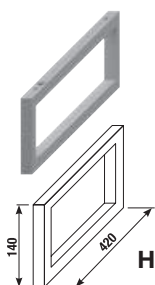

Console for supporting washtop

Please consult the required number with a sales specialist. The number depends on the cut-out location and washtop length.