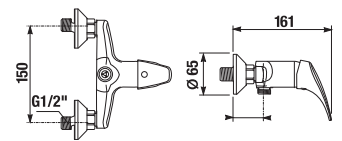

FAUCETS AND SHOWER ACCESSORIES /

SINK FAUCET TALAS

Article number H3511N10042301
Description single lever sink mixer, deck mounted, low swivel spout 210 mm, chrome

SHOWER FAUCET TALAS

Article number H3311N70044001
Description single lever shower mixer, wall mounted, without shower set, chrome

BATH/SHOWER FAUCET TALAS

Article number H3211N70044001
Description single lever bath-shower mixer, wall mounted, without shower set, chrome

BIDET FAUCET TALAS

Article number H3411N10041111
Description single lever bidet mixer, with plastic pop-up waste, chrome

It is recommended to combine with Rio accessories.