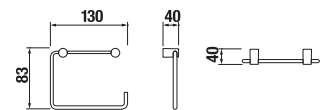

Article number	Description
H3843A20041001	toilet paper holder, without cover, chrome