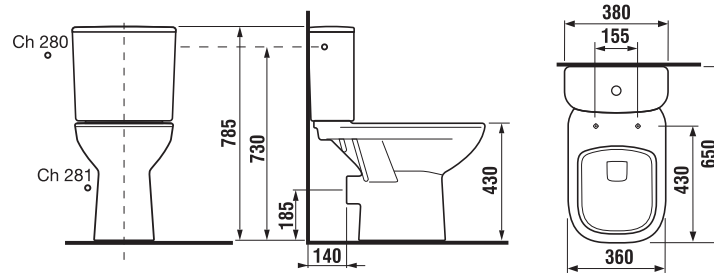

Optional:	Description
H8936103000631	duroplast seat and cover Deep by Jika, removable, steel hinges
H8936113000631	duroplast seat and cover Deep by Jika, removable, steel hinges, Slowclose