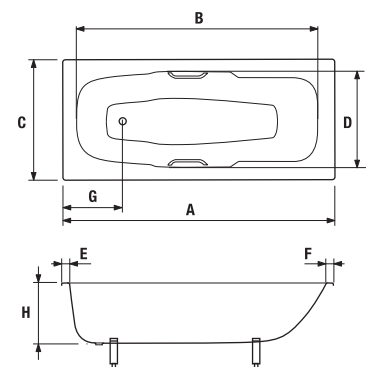

For Praga steel bathtubs, we recommend to use 1-2-piece bath screens Cubito and Nion.

For pictures and technical charts of bathtub overflows, please see page 196.