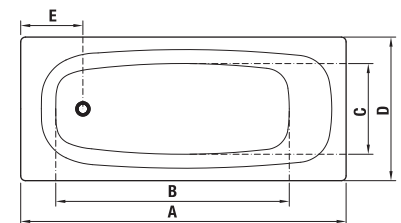

TANZA

Article number	Description	Capacity
H2252100000001	Tanza 1 400 × 700 mm	155 l
H2252000000001	Tanza 1 500 × 700 mm	165 l
H2251900000001	Tanza 1 600 × 700 mm	180 l
H2251800000001	Tanza 1 700 × 700 mm	195 l
H2252300000001	Tanza 1 600 × 750 mm	200 l
H2252200000001	Tanza 1 700 × 750 mm	210 l