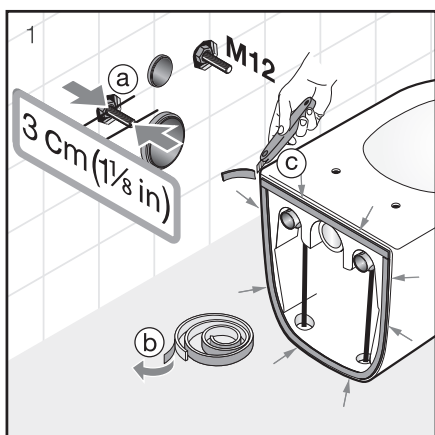

Installation with levelling tape **H8929920000001** and damper kit **H8926950000001**:

Installation Mio rimless