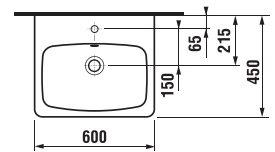

WASHBASINS / LYRA PLUS DESIGN LINE /

WASHBASIN LYRA PLUS 60 CM

Article number	Description	
H8103820001041	washbasin 60 cm	

Optional:

H8903490000001	installation kit for washbasins
H3747100040001	washbasin siphon Mio 5/4" – 32 mm, brass, chrome

VANITY UNIT FOR WASHBASIN LYRA PLUS VIVA 60 CM

Article number	Description	Colour white/ semi-gloss front
H40J3844023001	vanity unit with 2 drawers for washbasin 60 cm H810382	x

SMALL WASHBASIN LYRA PLUS 40 CM

Article number	Description	
H8153800001041	small washbasin 40 cm	

Optional:

H8903490000001	installation kit for washbasins
H8942490000001	siphon, chromed ABS, height-adjustable from 175 to 270 mm, high of water seal 75 mm, flow-rate capacity of 45 l, with decorative rings (can also be used without decorative rings)

VANITY UNIT FOR SMALL WASHBASIN LYRA PLUS VIVA 40 CM

Article number	Description	Colour white/ semi-gloss front
H40J3802003001	vanity unit with 1 door for small washbasin 40 cm H815380	x