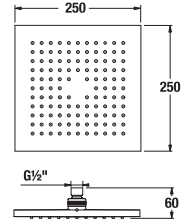

## HEAD SHOWER CUBITO

**Article number** H3674200040001 **Description** head shower, 200x200 mm, 1 function, grey faceplate, chrome

**Article number** H3674200040421 **Description** head shower, 250x250 mm, 1 function, chrome faceplate, chrome