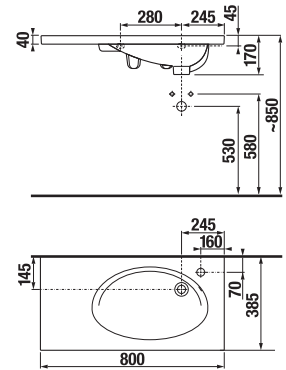

WASHBASINS / TIGO DESIGN LINE /

WASHBASIN TIGO 80 CM

Article number	Description	106
H8122180001061	washbasin 80 cm*	x

* leveling paste is included in the package

Optional:

H3812120040001	front-mounted towel rail for Tigo 80 cm washbasin, stainless steel
H3812140040001	side-mounted towel rail for Tigo washbasins, left/right, stainless steel
H3747100040001	washbasin siphon Mio 5/4" – 32 mm, brass, chrome

Front and side holders cannot be installed at the same time.