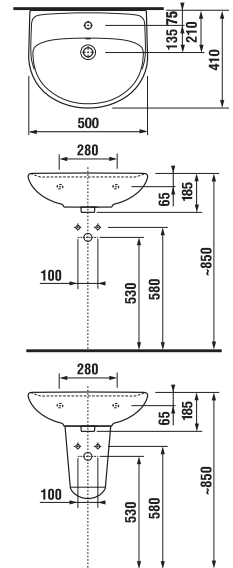

WASHBASINS / LYRA PLUS DESIGN LINE /

WASHBASIN LYRA PLUS 50 CM

MAGIC FIX

Article number	Description	yyy: 104	109
H814381000yyy1	washbasin 50 cm	X	X
H8193910000001	siphon cover with installation kit (art. no.: H8900130000001) only for washbasins 55, 60, 65 cm		

Optional:

H8903490000001	installation kit for washbasins
H8942490000001	siphon, chromed ABS, height-adjustable from 175 to 270 mm, high of water seal 75 mm, flow-rate capacity of 45 l, with decorative rings (can also be used without decorative rings).

WASHBASIN LYRA PLUS 55 CM

MAGIC FIX

Article number	Description	yyy: 104	109
H814382000yyy1	washbasin 55 cm	X	X
H8143820001043	washbasin 55 cm, packed in carton box	X	X
H8193910000001	siphon cover with installation kit (art. no.: H8900130000001) only for washbasins 55, 60, 65 cm		

Optional:

H8903490000001	installation kit for washbasins
H8942490000001	siphon, chromed ABS, height-adjustable from 175 to 270 mm, high of water seal 75 mm, flow-rate capacity of 45 l, with decorative rings (can also be used without decorative rings).

Article number	Description	yyy: 104	109
H814382000yyy1	washbasin 55 cm	X	X
H8143820001043	washbasin 55 cm	X	X
H814383000yyy1	washbasin 60 cm	X	X
H8143830001043	washbasin 60 cm	X	X
H814384000yyy1	washbasin 65 cm	X	X
H8199500000209	pedestal		

Optional:

H8903490000001	installation kit for washbasins
H8942490000001	siphon, chromed ABS, height-adjustable from 175 to 270 mm, high of water seal 75 mm, flow-rate capacity of 45 l, with decorative rings (can also be used without decorative rings).

	L	B	H
H814382000yyy1	550	450	195
H814383000yyy1	600	490	195
H814384000yyy1	650	520	195