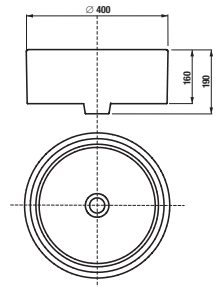

WASHBASINS / CUBITO PURE DESIGN LINE /

WASHBASIN BOWL CUBITO PURE ROUND

JIKA • perla

Article number Description

H818420xxx1121 round washbasin bowl, Ø 400×160

Optional:

H3747100040001 washbasin siphon Mio 5/4" – 32 mm, brass, chrome

H3747300040001 washbasin siphon Cubito 5/4" – 32 mm, brass, chrome

H8981840000001 Laufen washbasin outlet, always open, with ceramic cover

For washbasin bowls without overflow use flow wastes only.

We recommend combining it with a Cubito-N sink faucet or Mio-N faucet for washbasin bowls. Suitable for installation on a furniture washtop, more on page 73. A template for the cut-out is included in the washbasin package.

WASHBASIN BOWL CUBITO PURE RECTANGULAR

JIKA • perla

Article number Description

H818423xxx1121 rectangular washbasin bowl, 500×350×160

Optional:

H3747100040001 washbasin siphon Mio 5/4" – 32 mm, brass, chrome

H3747300040001 washbasin siphon Cubito 5/4" – 32 mm, brass, chrome

H8981840000001 Laufen washbasin outlet, always open, with ceramic cover

For washbasin bowls without overflow use flow wastes only.

We recommend combining it with a Cubito-N sink faucet or Mio-N faucet for washbasin bowls. Suitable for installation on a furniture washtop, more on page 73. A template for the cut-out is included in the washbasin package.

** circular cutout for washbasin siphon according to template

** circular cutout for washbasin siphon according to template

Product number xxx = colour number (000 white, 100 JIKA perla).

PROJECT AND OTHER PRODUCTS