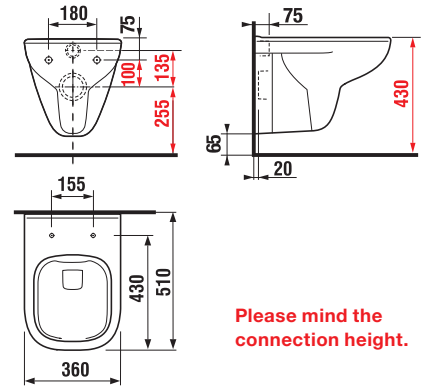

Article number	Description
H8206140000001	wallhung WC, washdown, rimless, 4,5/3 l
Optional:	
H8936103000631	duroplast seat and cover Deep by Jika, removable, metal clamps
H8936113000631	duroplast seat and cover Deep by Jika, removable, metal clamps, Slowclose mechanism
H8929920000001	Laufen levelling tape
H8926950000001	Laufen damper kit
H8946140000001	Laufen leveling paste

The correct setting for the valve in the concealed module is a flushing volume of 4,5 / 3 or 4 / 2 liters.