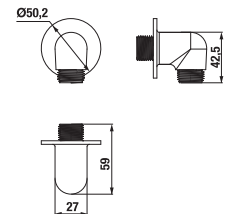

FAUCETS AND SHOWER ACCESSORIES /

SHOWER HOSE RIO

Article number	Description
H3621R00042701	shower hose, L=1700 mm, chrome

SHOWER HOSE CONNECTION RIO

Article number	Description
H3631R00041501	shower connection G 1/2", chrome

HAND SHOWER HOLDER RIO

Article number	Description
H3691R00045001	hand shower holder, adjustable, chrome

SHOWER ARM RIO

Article number	Description
H3661R00040041	shower arm, wall mounted, L=150 mm, G 1/2", chrome

HEAD SHOWER RIO

Article number	Description
H3671R10042101	head shower, Ø 80 mm, 1 function, chrome

HEAD SHOWER RIO

Article number	Description
H3671R10042141	head shower, Ø 100 mm, 1 function, chrome

Article number	Description
H3671R10042151	head shower, Ø 100 mm, 3 functions, chrome