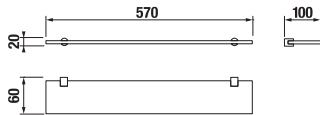

Article number	Description
H3853A20040001	glass shelf with holders, wall mounted, L=570 mm, frosted glass/chrome