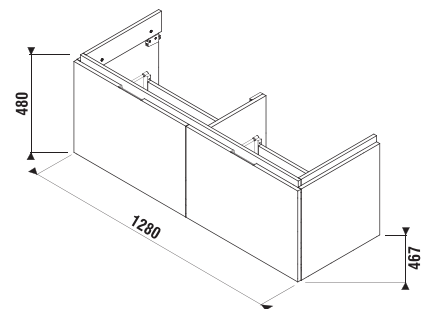

## VANITY UNIT FOR DOUBLE WASHBASIN CUBITO 130 CM

white/glossy front

oak

Article number	Description	Colour	
		white/glossy front	oak
H40J4274015001	vanity unit for double washbasin 130 cm H814420, 2 drawers	x	
H40J4274015191	vanity unit for double washbasin 130 cm H814420, 2 drawers		x