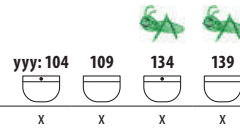

SMALL WASHBASINS / DEEP BY JIKA DESIGN LINE /

SMALL WASHBASIN DEEP BY JIKA 45 CM

Article number Description

H815614000yyy1 small washbasin 45 cm

SMALL CORNER WASHBASIN DEEP BY JIKA 45 CM

Article number Description

H815612000yyy1 small corner washbasin 45 cm

yyy: 104

Optional:

H8903490000001 installation kit for washbasins

H8942490000001 siphon, chromed ABS, height-adjustable from 175 to 270 mm, high of water seal 75 mm, flow-rate capacity of 45 l, with decorative rings (can also be used without decorative rings)

SMALL WASHBASIN DEEP BY JIKA 50 x 23 CM

Article number Description

H815615000yyy1 small washbasin 50 x 23 cm

yyy: 105 106

Optional:

H8903490000001 installation kit for washbasins

H3747100040001 washbasin siphon Mio 5/4" - 32 mm, brass, chrome

H8942490000001 siphon, chromed ABS, height-adjustable from 175 to 270 mm, high of water seal 75 mm, flow-rate capacity of 45 l, with decorative rings (can also be used without decorative rings)

PROJECT AND OTHER PRODUCTS