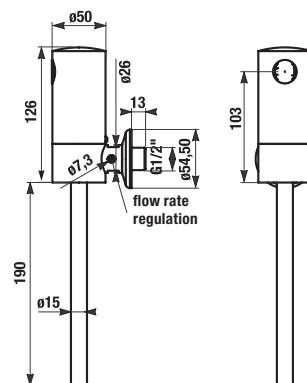

URINALS /

FLUSHING DEVICE FOR URINALS WITH OUTER WATER INLET

WITH INFRA-RED SENSOR

- brass body, polished chrome surface
- reacts to a person present in front of the urinal at the distance below 0.7 m for more than 7.5 secs.
- flushing takes place upon person leaving the zone covered by the sensor
- flushing time can be pre-set from 0.5 to 15.5 secs.
- flushing time setting and optional sensor turn-off via remote control device H894078
- automatic flushing 24 hours upon the last valve activation
- water flow rate control via a ball valve
- battery status control

1. **technical specifications:**
2. flushing device body dimensions: approx. 140 x 50 mm
   - supply voltage: 9 V
   - power input: 1.2 W
   - range covered: 0.3 - 0.7 m
   - recommended operating pressure: 0.05 - 0.6 MPa
   - flow rate: 20 l/min. (estimated)
   - water inlet: external thread G 1/2"
   - water outlet: tube with outside Ø 15 mm
   - tube length: 190 mm

Product includes compression-moulded stainless steel cover with control circuits, plastic installation box with solenoid valve, ball valve and brass screw connections.

RECOMMENDED VALVES FOR URINALS GOLEM H843061, LIVO H840201 AND KORINT H844100

Optional:	Description
H894804	set (cap, tube) with timer
H894809	rubber sealing for urinals
H892003	plastic siphon (horizontal/vertical outlet)*/**

* suitable for use with urinals Golem and Livo
** SPECIAL line

Optional:	Description
H894805	elbow 1/2"-1/2"
H894809	rubber sealing for urinals
H894810	tube d = 14 mm
H894811	cap
H892003	plastic siphon (horizontal/vertical outlet)*/**

Optional:	Description
H894803	angle valve
H894809	rubber sealing for urinals
H894810	tube d = 14 mm
H894811	cap
H892003	plastic siphon (horizontal/vertical outlet)*/**