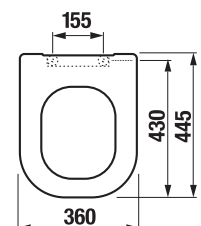

PROJECT AND OTHER PRODUCTS