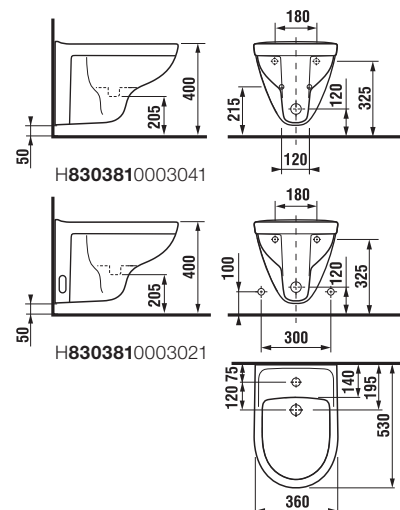

Article number	Description
H8303810003041	wallhung bidet with holes
H8303810003021	wallhung bidet, without side holes for water inlet

Optional:	Description
H8903490008901	installation kit with white covers
H8903490008911	installation kit with chrome-plated covers
H8929920000001	Laufen levelling tape
H8926950000001	Laufen damper kit
H8946140000001	Laufen leveling paste

WE RECOMMEND COMBINING WITH

PAGE 133