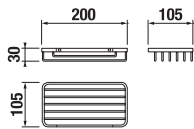

Article number	Description
H3853D30041001	wired container, 200x105 mm, chrome