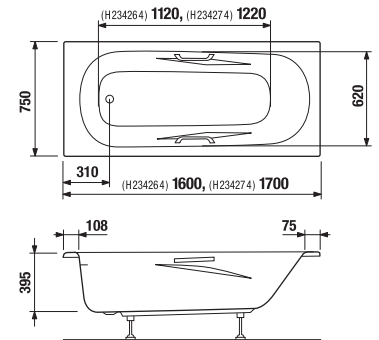

For Alma steel bathtubs, we recommend to use 1-2 piece bath screens Cubito and Nion.

For pictures and technical charts of bathtub overflows, please see page 196.