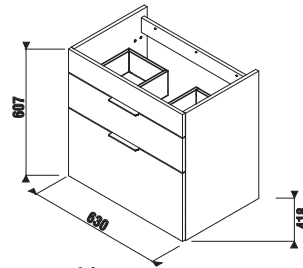

Article number	Description	Colour	
		white	ash
H41J6144023001	vanity unit with 2 drawers incl. washbasin 65 cm	x	
H41J6144025141	vanity unit with 2 drawers incl. washbasin 65 cm		x

Optional:	Price
H3747100040001	washbasin siphon Mio 5/4" – 32 mm, brass, chrome
H8942460000001	space-saving siphon, distance between the corner valves is 200 mm, DN40

Can be combined with furniture legs: H4944021760001

1+1 PACK
cabinet + washbasin
- Safe delivery
- Space-saving transport packaging
- Simple handling

NEW