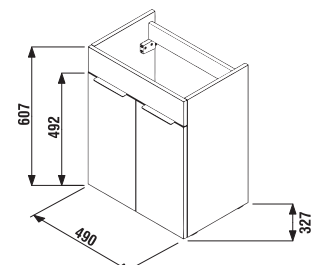

1. **1+1 PACK**
   cabinet + washbasin
2. Safe delivery
   - Space-saving transport packaging
   - Simple handling

PROJECT AND OTHER PRODUCTS