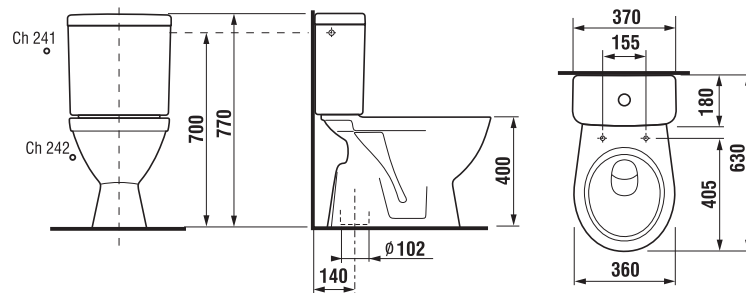

DUROPLAST SEAT AND COVER LYRA PLUS

Article number	Description
H8933803000631	seat and cover, duroplast, steel hinges – for WC combination
H8933813000001	seat and cover, duroplast, Slowclose lowering mechanism, plastic hinges – for WC combinations

THERMOPLAST SEAT AND COVER LYRA PLUS

Article number	Description
H8933830000001	seat and cover, thermoplast, plastic hinges – for WC combinations

SPARE PARTS FOR WC COMBINATIONS LYRA PLUS (H826384, H826386, H826387)

Article number	Description	Water inlet	Flushing mechanism	Outlet
H8263860002413*	WC pan			x
H8263840002413*	WC pan			x
H8243870000001	WC pan			x
H8283820000001	WC cistern	x		
H8283820002411	WC cistern	x	x	
H8283830000001	WC cistern		x	
H8283830002421	WC cistern	x	x	
H8913530000001	inlet valve	x		
H8913540000001	inlet valve		x	
H8913630000001	push button D2D			
H8913620000001	outlet valve D2D			
H8283840000001	cover to cistern Lyra plus			

* article number changed 06/2021