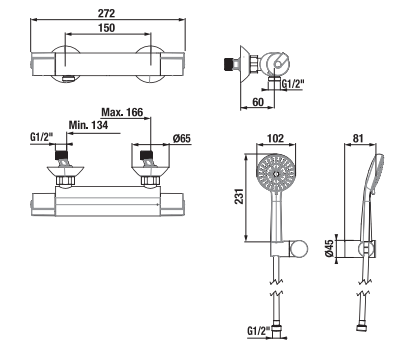

FAUCETS AND SHOWER ACCESSORIES /

SHOWER FAUCET WITH A SHOWER KIT DEEP BY JIKA

Article number	Description
H3311U70041311	single lever shower mixer, wall mounted, with shower set (hand shower $\varnothing$ 80 mm, 3 functions, shower holder, shower hose 1700 mm), chrome
H3311U70044001	single lever shower wall mounted mixer, without shower set, chrome

CONCEALED SHOWER FAUCET DEEP BY JIKA

Article number	Description
H3311U60040001	single lever shower concealed mixer, complete, chrome

THERMOSTATIC SHOWER FAUCET WITH A SHOWER KIT DEEP BY JIKA

Article number	Description
H3331U70042711	thermostatic shower mixer, wall mounted, with shower set (hand shower $\varnothing$ 80 mm, 3 functions, shower holder, shower hose 1700 mm), chrome
H3331U70044001	thermostatic shower mixer, wall mounted, without shower set, chrome

BATH/SHOWER FAUCET WITH A SHOWER KIT DEEP BY JIKA

Article number	Description
H3211U70041311	single lever bath-shower mixer, wall mounted, with shower set (handshower $\varnothing$ 80 mm, 3 functions, shower holder, shower hose 1700 mm), chrome
H3211U70044001	single lever bath-shower mixer, wall mounted, without shower set, chrome

It is recommended to combine with shower sets, accessories and siphons from Mio and Rio or Cubito-N.