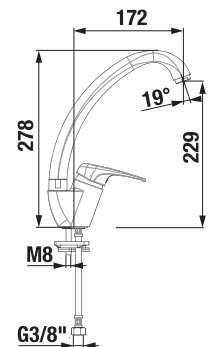

FAUCETS AND SHOWER ACCESSORIES /

SINK FAUCET WITH LOW SPOUT DEEP BY JIKA

Article number H3511U10042301 **Description** single lever sink mixer, deck mounted, low swivel spout 210 mm, chrome

SINK FAUCET WITH LOW SPOUT DEEP BY JIKA

Article number H3511U10042201 **Description** single lever sink mixer, deck mounted, low swivel spout 143 mm*, chrome

*valid while stocks last

SINK FAUCET WITH HIGH SPOUT DEEP BY JIKA

Article number H3511U10042601 **Description** single lever sink mixer, deck mounted, high swivel spout, chrome