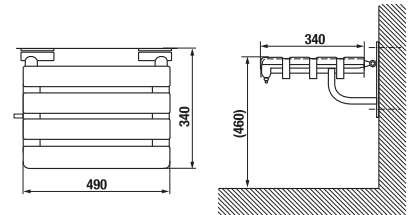

BARRIER-FREE BATHROOM /

MIRROR

Article number	Description
H3897170030001	mirror, with handle, adjustable, stainless steel
H3897190030001	mirror, without handle, adjustable, stainless steel

SHOWER SEAT

50 cm

Article number	Description
H3897180030001	shower seat, wallhung, folding, stainless steel construction, plastic seat (load capacity max. 120 kg)

FOLDING SET

80 cm

Article number	Description
H3897100000001	folding set for WC, stainless steel

BATHTUB HANDRAIL

Article number	Description
H3897130030001	bathtub handrail 305/420 mm, fixed, left, stainless steel
H3897230030001	bathtub handrail 305/420 mm, fixed, right (see figure), stainless steel

TOILET ROLL HOLDER

Article number	Description
H3847220001101	toilet roll holder, without a cover, white

SYSTEM HANDICAP

Article number	Description
H8936420000001	System HANDICAP for toilet support handle fixation, designed for mounting onto Modul frames

Right/left variation that can be used for concealed wallhung WC modules, as well as bidets and washbasins.

To install Handicap WC system, you need to bolt up one side of the module to the supporting frame of the concealed module (for WC, washbasin or bidet) and the other side to the metallic plasterboard structure.