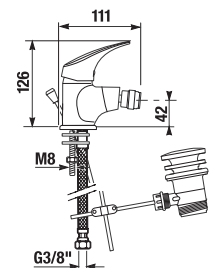

It is recommended to combine with Rio accessories.