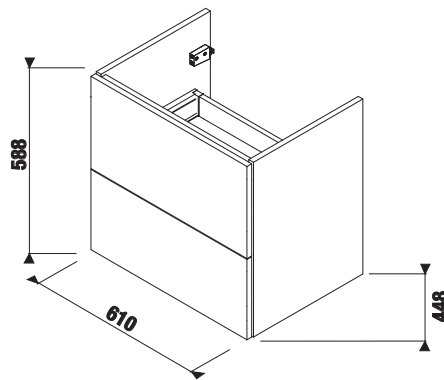

MEDIUM CABINET MIO-N