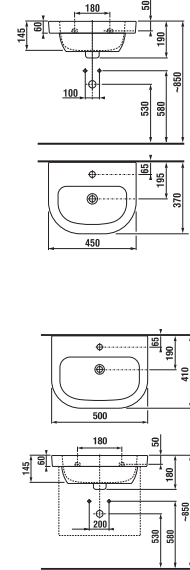

It is recommended to install Baby washbasins at the height of 60 cm. Adjust washbasin installation height to the age of your children.