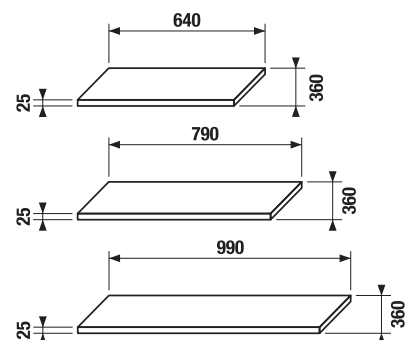

We deliver the Tigo furniture pre-assembled, ready for immediate use.

Tigo furniture can be combined with Clear mirrors in the Mirrors and Lighting chapter.