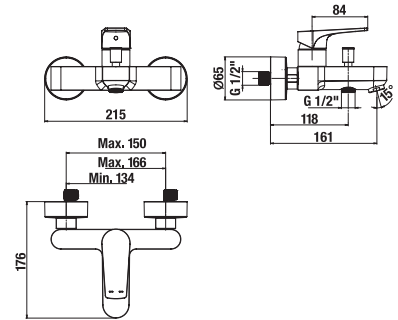

Article number	Description
H3211X70044001	single lever bath-shower mixer, wall mounted, without shower set, chrome
Optional:	
H3651X00043621	shower set (hand shower $\varnothing$ 130 mm, 4 functions, shower holder, shower hose 1700 mm), chrome
H3651X00043631	shower set (hand shower 130x130 mm, 4 functions, shower holder, shower hose 1700 mm), chrome
H3651X00044721	shower set (hand shower $\varnothing$ 130 mm, 4 functions, sliding bar 700 mm, soap dish, shower hose 1700 mm), chrome
H3651X00044731	shower set (hand shower 130x130 mm, 4 functions, sliding bar 700 mm, soap dish, shower hose 1700 mm), chrome
H3641X00048111	Soap dish for sliding bar H3641X00043101, chrome