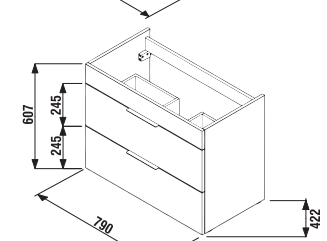

1+1 PACK
cabinet + washbasin
- Safe delivery
- Space-saving transport packaging
- Simple handling

PROJECT AND OTHER PRODUCTS