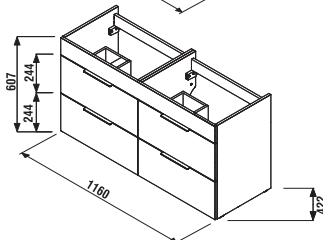

1. **1+1 PACK**
   cabinet + washbasin
   - Safe delivery
   - Space-saving transport packaging
   - Simple handling

The vanity unit is not available as a spare part.