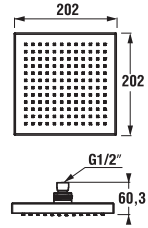

Article number H3674200040421 **Description** head shower, 250x250 mm, 1 function, chrome faceplate, chrome