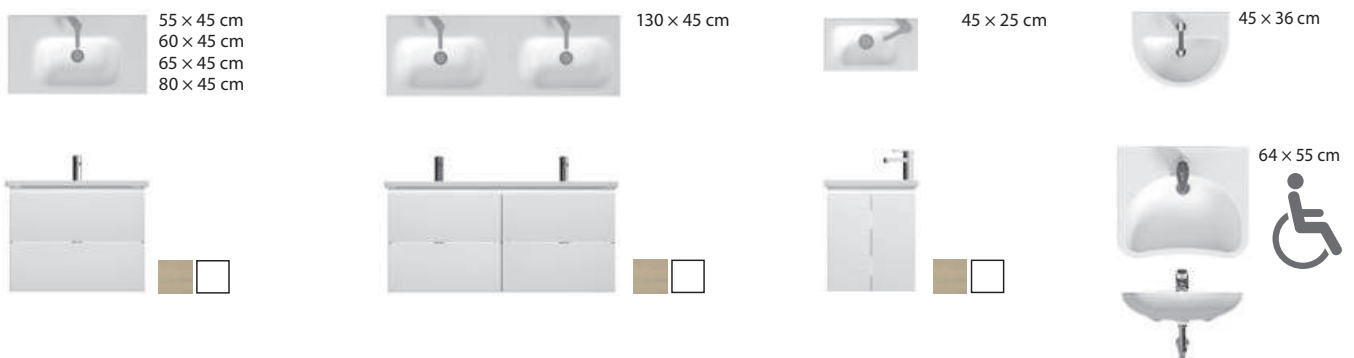

OVERVIEW / WASHBASINS AND VANITY UNITS / BY DESIGN LINES /

CUBITO PURE

MIO-N

TIGO

DEEP BY JIKA

LYRA PLUS