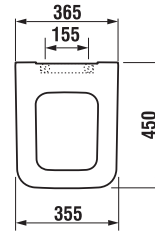

Modern seats with the Slowclose lowering system are a must. Seats do not interfere with the overall design; they are light, featuring state-of-the-art sandwich structure, which means that the lid of the WC seat is not overlapped by the lid. And by the way – it is the most cutting-edge and breakthrough design solution for seats. In addition, seat installation is extremely simple thanks to its clamp-based mounting - just press it and the seat can be removed.