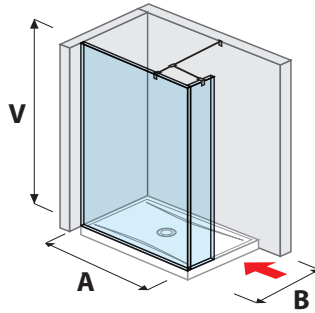

Article number	Description
H2674260026681	glass wall, side-mounted 1200 mm, for shower trays 1200×800 mm and 1200×900 mm, JIKA perla GLASS finish, incl. short glass, moulding to join two glass panes, side moulding and a bracket
H2674270026681	glass wall, side-mounted 1300 mm, for shower trays 1300×800 mm and 1300×900 mm, JIKA perla GLASS finish, incl. short glass, moulding to join two glass panes, side moulding and a bracket
H2674280026681	glass wall, side-mounted 1400 mm, for shower trays 1400×800 mm and 1400×900 mm, JIKA perla GLASS finish, incl. short glass, moulding to join two glass panes, side moulding and a bracket

Article number	Glass dimensions (mm)			Shower tray dimensions (mm)		Entrance dimensions (mm)
	X	Y	V	A	B	C
H267426	1200	200	2000	1200	800/900	600/700
H267427	1300	200	2000	1300	800/900	600/700
H267428	1400	200	2000	1400	800/900	600/700