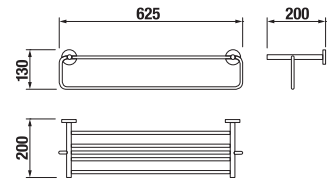

## TOWEL RING 30 CM BASIC

Article number	Description
H3813A40040001	towel ring, L=300 mm, chrome