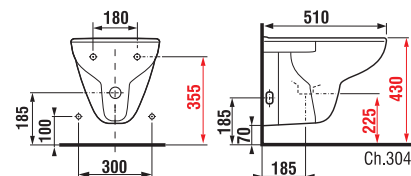

Please mind the connection height.

WE RECOMMEND COMBINING WITH

PAGE 133