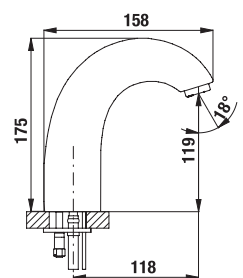

Article number	Description
H3151T20043221	electronic basin mixer, fixed spout 118 mm, without waste, flow rate 6 l/min, 2x angle valves with a filter, for 24V DC power supply (to be ordered separately depending on the number of mixers connected), chrome
H3151T20043211	electronic basin mixer, fixed spout 118 mm, without waste, flow rate 6 l/min, 2x angle valve with a filter, powered by 4 x 1.5V alkaline batteries, 2700 mAh, chrome
Optional:	
H3917100040001	Click-clack basin waste, 5/4", chrome
H8950710000001	24V DC power supply for up to 5 sensor-controlled faucets
H8950720000001	24V DC power supply for up to 9 sensor-controlled faucets
H8950910000001	24V DC power supply for up to 1 sensor-controlled faucet
H8940780000001	universal remote control