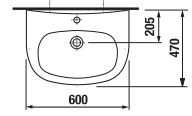

WASHBASINS / ZETA DESIGN LINE /

WASHBASIN ZETA 60 CM

Article number   **Description**

H810392000yyy1	washbasin 60 cm	yyy: 104	109
H8193910000001	siphon cover with installation kit (art. no.: H8900130000001) for washbasins 50, 55, 60 cm	X	X

Optional:

H8903490000001	installation kit for washbasins
H8942490000001	siphon, chromed ABS, height-adjustable from 175 to 270 mm, high of water seal 75 mm, flow-rate capacity of 45 l, with decorative rings (can also be used without decorative rings).

SMALL WASHBASIN ZETA 40 CM

Article number   **Description**

H815393000yyy1	small washbasin 40 cm	yyy: 104	109
		X	X

Optional:

H8903490000001	installation kit for washbasins

PROJECT AND OTHER PRODUCTS