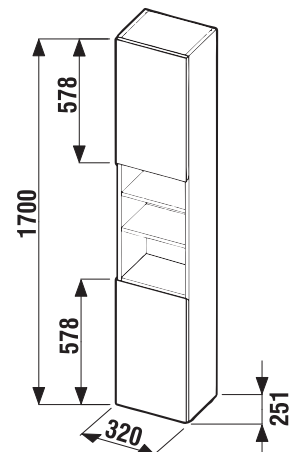

Article number	Description	Front colour white glossy
H4531610383001	tall cabinet, 6 shelves, 2 doors, left	x
H4531620383001	tall cabinet, 6 shelves, 2 doors, right	x