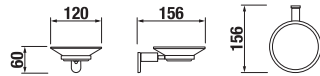

## HOOK BASIC

Article number	Description
H3813A30040001	towel hook, chrome