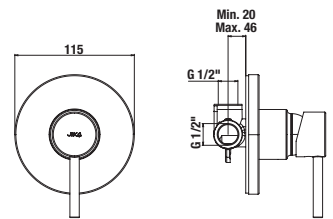

FAUCETS AND SHOWER ACCESSORIES /

SHOWER FAUCET WITHOUT SHOWER SET MIO STYLE

Article number	Description
H3312F70044001	single lever shower mixer, wall mounted, without shower set, chrome

Optional:

H3651X00043621	shower set (hand shower $\varnothing$ 130 mm, 4 functions, shower holder, shower hose 1700 mm), chrome
H3651X00043631	shower set (hand shower 130x130 mm, 4 functions, shower holder, shower hose 1700 mm), chrome
H3651X00044721	shower set (hand shower $\varnothing$ 130 mm, 4 functions, sliding bar 700 mm, soap dish, shower hose 1700 mm), chrome
H3651X00044731	shower set (hand shower 130x130 mm, 4 functions, sliding bar 700 mm, soap dish, shower hose 1700 mm), chrome

SHOWER CONCEALED FAUCET WITHOUT SHOWER SET MIO STYLE

Article number	Description
H3312F60040001	single lever shower concealed mixer, complete, chrome

Optional:

H3651X00043621	shower set (hand shower $\varnothing$ 130 mm, 4 functions, shower holder, shower hose 1700 mm), chrome
H3651X00043631	shower set (hand shower 130x130 mm, 4 functions, shower holder, shower hose 1700 mm), chrome
H3651X00044721	shower set (hand shower $\varnothing$ 130 mm, 4 functions, sliding bar 700 mm, soap dish, shower hose 1700 mm), chrome
H3651X00044731	shower set (hand shower 130x130 mm, 4 functions, sliding bar 700 mm, soap dish, shower hose 1700 mm), chrome

BATH/SHOWER FAUCET WITHOUT SHOWER SET MIO STYLE

Article number	Description
H3212F70044001	single lever bath-shower mixer, wall mounted, without shower set, chrome