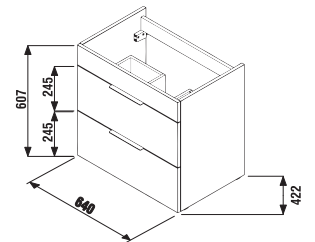

VANITY UNITS WITH WASHBASINS / CUBE /

VANITY UNIT WITH WASHBASIN CUBE 65 CM

Article number	Description	Colour	
		white/semi-gloss front	dark oak
H4536011763001	vanity unit with 2 doors incl. washbasin 65 × 43 cm	x	
H4536011763021	vanity unit with 2 doors incl. washbasin 65 × 43 cm		x

Article number	Description	Colour	
		white/semi-gloss front	dark oak
H4536021763001	vanity unit with 2 drawers incl. washbasin 65 × 43 cm	x	
H4536021763021	vanity unit with 2 drawers incl. washbasin 65 × 43 cm		x

The vanity unit is not available as a spare part.

1+1 PACK
cabinet + washbasin
- Safe delivery
- Space-saving transport packaging
- Simple handling

VANITY UNIT WITH WASHBASIN CUBE 80 CM

Article number	Description	Colour	
		white/semi-gloss front	dark oak
H4537521763001	vanity unit with 2 doors incl. washbasin 80 × 43 cm	x	
H4537521763021	vanity unit with 2 doors incl. washbasin 80 × 43 cm		x

Article number	Description	Colour	
		white/semi-gloss front	dark oak
H4537621763001	vanity unit with 2 drawers incl. washbasin 80 × 43 cm	x	
H4537621763021	vanity unit with 2 drawers incl. washbasin 80 × 43 cm		x

The vanity unit is not available as a spare part.

1+1 PACK
cabinet + washbasin
- Safe delivery
- Space-saving transport packaging
- Simple handling

PROJECT AND OTHER PRODUCTS