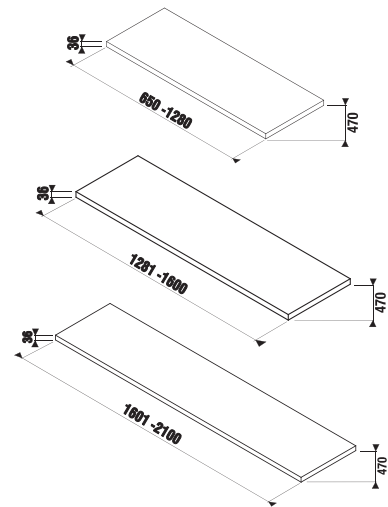

## WASHTOP CUBITO

Article number	Description	Colour	
		white	oak
H46J420105001	atypical washtop, cuttable 65 - 128 cm, without cut-out, without supports	x	
H46J420105191	atypical washtop, cuttable 65 - 128 cm, without cut-out, without supports		x
H46J4210105001	atypical washtop, cuttable 128,1-160 cm, without cut-out, without supports	x	
H46J4210105191	atypical washtop, cuttable 128,1-160 cm, without cut-out, without supports		x
H46J4220105001	atypical washtop, cuttable 160,1-210 cm, without cut-out, without supports	x	
H46J4220105191	atypical washtop, cuttable 160,1-210 cm, without cut-out, without supports		x
H47J0040000001	support for made-to-measure washtops, adjustable, white		
H4501331720001	support for made-to-measure washtops, adjustable, silver		