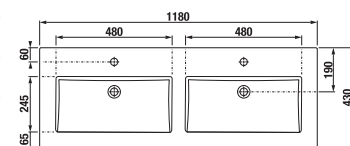

## VANITY UNIT WITH DOUBLE WASHBASIN CUBE 120 CM

white/semi-gloss front

dark oak

Article number	Description	Colour	
		white/semi-gloss front	dark oak
H4536611763001	vanity unit with 4 doors incl. double washbasin 120 × 43 cm	x	
H4536611763021	vanity unit with 4 doors incl. double washbasin 120 × 43 cm		x