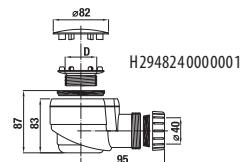

SHOWER SCREENS, ENCLOSURES, DOORS AND TRAYS /

Benefits of acrylic shower trays Deep by Jika

- Extended five-year warranty
- Made of 100% acrylic
- On-floor and drop-in version
- Antislip surface
- Good insulation properties
- Warm surface
- Colour stability
- Easy maintenance

Combination with JIKA shower enclosures and doors is recommended (Cubito Pure, Lyra plus).

SQUARE ACRYLIC SHOWER TRAY DEEP BY JIKA

Article number	Description
H2118210000001	square shower tray, on-floor, 800 × 800 mm, white
H2118220000001	square shower tray, on-floor, 900 × 900 mm, white
H2118310000001	square shower tray, drop-in, 800 × 800 mm, white
H2118320000001	square shower tray, drop-in, 900 × 900 mm, white

Optional:

H2948240000001	siphon for shower trays 50/40 mm, stainless steel cover with Jika logo; flowrate of 39 l/min
H2955560000001	Laufen feet for acrylic shower trays

CORNER ACRYLIC SHOWER TRAY DEEP BY JIKA

Article number	Description
H2138210000001	corner shower tray, on-floor, 800 × 800 mm, radius 550 mm, white
H2138220000001	corner shower tray, on-floor, 900 × 900 mm, radius 550 mm, white

Optional:

H2948240000001	siphon for shower trays 50/40 mm, stainless steel cover with Jika logo; flowrate of 39 l/min
H2955560000001	Laufen feet for acrylic shower trays

100% acrylic

made in EU

Antislip
You will not slip in your shower tray thanks to the special anti-slip surface.