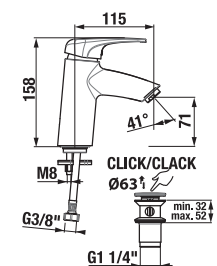

Article number	Description
H3111U80041201	single lever basin mixer, fixed spout 115 mm, without waste, flow rate 5,7 l/min, chrome
H3111U80041291	single lever basin mixer, medical handle, fixed spout 115 mm, without waste, flow rate 5,7 l/min, chrome
H3111U80041241	single lever basin mixer, fixed spout 115 mm, with click-clack waste, flow rate 5,7 l/min, chrome

Optional:
H3917100040001 Click-clack basin waste, 5/4", chrome

We recommend combining it with the siphon, see. page 61.