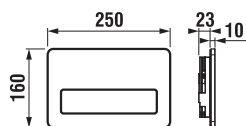

Solution of water saving – let everything flush, it is still being saved:

- Single Flush – always will be flushed the same amount of water that can be set for example to 4,5 liters for closets which are certified for this volume.
- Dual Flush – small or big flush as necessary.