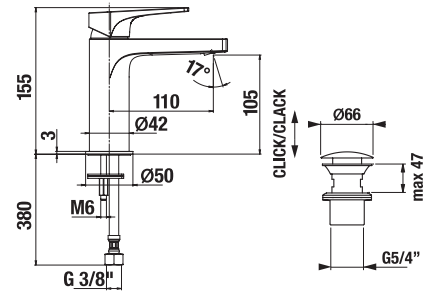

FAUCETS AND SHOWER ACCESSORIES /

WASHBASIN FAUCET CUBITO-N

Article number	Description
H3111X10041141	single lever basin mixer, fixed spout 110 mm, with click-clack waste, adjustable flow, flow rate 5 l/min, chrome
H3111X10041101	single lever basin mixer, fixed spout 110 mm, without waste, adjustable flow, flow rate 5 l/min, chrome

Optional:

H3917100040001	Click-clack basin waste, 5/4", chrome
H3747100040001	washbasin siphon Mio 5/4" – 32 mm, brass, chrome