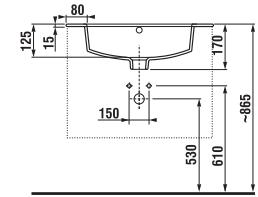

VANITY UNITS WITH WASHBASINS / CUBE /

VANITY UNIT WITH WASHBASIN CUBE 65 CM

Article number	Description	Colour	
		white/semi-gloss front	dark oak
H4536011763001	vanity unit with 2 doors incl. washbasin 65 × 43 cm	x	
H4536011763021	vanity unit with 2 doors incl. washbasin 65 × 43 cm		x

Article number	Description	Colour	
		white/semi-gloss front	dark oak
H4536021763001	vanity unit with 2 drawers incl. washbasin 65 × 43 cm	x	
H4536021763021	vanity unit with 2 drawers incl. washbasin 65 × 43 cm		x

The vanity unit is not available as a spare part.

1+1 PACK
cabinet + washbasin
- Safe delivery
- Space-saving transport packaging
- Simple handling

VANITY UNIT WITH WASHBASIN CUBE 80 CM

Article number	Description	Colour	
		white/semi-gloss front	dark oak
H4537521763001	vanity unit with 2 doors incl. washbasin 80 × 43 cm	x	
H4537521763021	vanity unit with 2 doors incl. washbasin 80 × 43 cm		x

Article number	Description	Colour	
		white/semi-gloss front	dark oak
H4537621763001	vanity unit with 2 drawers incl. washbasin 80 × 43 cm	x	
H4537621763021	vanity unit with 2 drawers incl. washbasin 80 × 43 cm		x

The vanity unit is not available as a spare part.

1+1 PACK
cabinet + washbasin
- Safe delivery
- Space-saving transport packaging
- Simple handling

PROJECT AND OTHER PRODUCTS