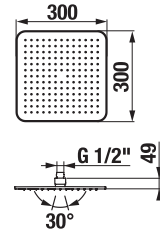

FAUCETS AND SHOWER ACCESSORIES /

HEAD SHOWER CUBITO-N

Article number H3671X10042301
Description head shower, Ø 300 mm, 1 function, flow rate 12 l/min, polished stainless steel

Article number H3671X10041301
Description head shower, 300x300 mm, 1 function, flow rate 12 l/min, polished stainless steel

HAND SHOWER CUBITO-N

Article number H3611X20044711
Description hand shower Ø 130 mm, 4 functions, chrome

Article number H3611X30044711
Description hand shower 130x130 mm, 4 functions, chrome
Price 30.9 €

HAND SHOWER HOLDER CUBITO-N

Article number H3691X00045001
Description hand shower holder, adjustable, chrome

ELBOW CONNECTION CUBITO-N

Article number H3631X00041521
Description shower elbow connection G 1/2" with hand shower holder, chrome