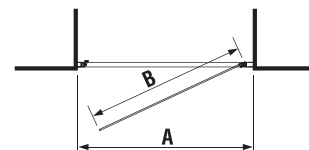

SHOWER SCREENS, ENCLOSURES, DOORS AND TRAYS /

NEW

SHOWER DOOR NION PIVOT

* Available from 3rd quarter of 2021

Single shower door 800, 900, 1000 mm, left/right, glossy silver-colour profile, 6mm transparent glass or arctic glass with special JIKA perla GLASS treatment, chromed handles.

Article number	Dimension (mm)	Height (mm)	Thickness (mm)	Glass design
H2542N10026681	800	1950	6	transparent
H2542N20026681	900	1950	6	transparent
H2542N30026681	1000	1950	6	transparent
H2542N10026661	800	1950	6	arctic
H2542N20026661	900	1950	6	arctic
H2542N30026661	1000	1950	6	arctic

charge 668 – transparent glass
charge 666 – arctic decor

Article number	Dimensional options (mm) to niche		Dimension (mm) B
	A min	A max	
H2542N1	765	795	672
H2542N2	865	895	772
H2542N3	965	995	872

NEW

DOUBLE-WING PIVOT SHOWER DOOR NION

* Available from 3rd quarter of 2021

Double-wing pivot shower door 800 and 900 mm, left/right, glossy silver-colour profile, 6mm transparent glass or arctic glass with special JIKA perla GLASS treatment, chromed handles.

Article number	Dimension (mm)	Height (mm)	Thickness (mm)	Glass design
H2562N10006681	800	1950	6	transparent
H2562N20006681	900	1950	6	transparent
H2562N10006661	800	1950	6	arctic
H2562N20006661	900	1950	6	arctic

charge 668 – transparent glass
charge 666 – arctic decor

Article number	Dimensional options (mm) to niche		Entrance width (mm) D	Dimension (mm) C
	A min	A max		
H2562N1	765	795	600	328
H2562N2	865	895	700	378

NEW

FIXED SHOWER SCREEN NION

* Available from 3rd quarter of 2021

Fixed shower screen 800, 900, 1000 mm, glossy silver-colour profile, 6mm transparent glass or arctic glass with special JIKA perla GLASS treatment, chromed handles.