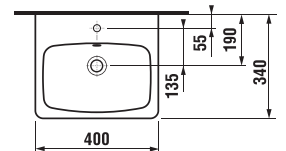

Article number	Description	
H8153800001041	small washbasin 40 cm	

Optional:

H8903490000001	installation kit for washbasins
H8942490000001	siphon, chromed ABS, height-adjustable from 175 to 270 mm, high of water seal 75 mm, flow-rate capacity of 45 l, with decorative rings (can also be used without decorative rings)