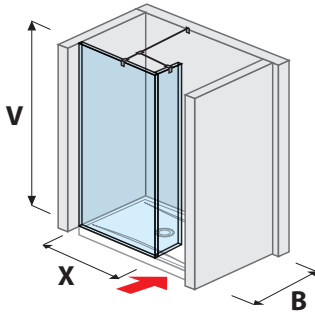

SHOWER SCREENS, ENCLOSURES, DOORS AND TRAYS /

GLASS WALL PURE SIDE-MOUNTED, INCL. SHORT GLASS 70, 80 CM

Article number	Description
H2684210026681	glass wall, side-mounted 700 mm, for shower trays 1200×800 mm, 1200×900 mm, 1300×800 mm and 1300×900 mm, JIKA perla GLASS finish, incl. short glass, moulding to join two glass panes, side moulding and a bracket
H2684220026681	glass wall, side-mounted 800 mm for shower trays 1400×800 mm and 1400×900 mm, JIKA perla GLASS finish, incl. short glass, moulding to join two glass panes, side moulding and a bracket

Article number	Glass dimensions (mm)			Shower tray dimensions (mm)		Entrance dimensions (mm)
	X	Y	V	A	B	C
H268421	697	200	2000	1200/1300	800/900	503/603
H268422	797	200	2000	1400	800/900	603

GLASS WALL PURE SIDE-MOUNTED, INCL. SHORT GLASS 120, 130, 140 CM