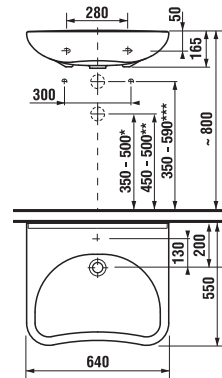

WASHBASINS / MIO-N DESIGN LINE /

HOSPITAL WASHBASIN MIO

Article number	Description	yyy: 104	109
H813714xxxyyy1	hospital washbasin 64 cm, without overflow	X	X

Optional:

H8939050000001*	concealed washbasin siphon suitable for Mio H813714 medical washbasin
H8939060000001*	washbasin connection (plastic) including washbasin outlet (plastic / stainless steel)
H8939070000001*	washbasin connection (metal) including washbasin outlet (plastic / stainless steel)
H8942460000001	space-saving siphon, distance between the corner valves is 200 mm, DN40

* Product available from the 2nd quarter of 2021.

Combine the H893905 concealed washbasin siphon with the H893906 washbasin connection (plastic) or the H893907 washbasin connection (metal).

* H8939050000001+ H8939060000001 - for concealed siphon (plastic)
** H8939050000001+ H8939070000001 - for concealed siphon (chrome)
*** H8942460000001 - for space-saving siphon

NEW

CONCEALED SIPHON

Article number	Description
H8939050000001*	concealed washbasin siphon suitable for Mio H813714 medical washbasin
H8939060000001*	washbasin connection (plastic) including washbasin outlet (plastic / stainless steel)
H8939070000001*	washbasin connection (metal) including washbasin outlet (plastic / stainless steel)

* Product available from the 2nd quarter of 2021.

Combine the H893905 concealed washbasin siphon with the H893906 washbasin connection (plastic) or the H893907 washbasin connection (metal).

SPACE-SAVING SIPHON MIO

Article number	Description
H8942460000001	space-saving siphon, distance between the corner valves is 200 mm, DN40

PLASTIC WASHBASIN SIPHON

Article number	Description
H8907320000001	washbasin/urinal siphon, plastic

WASHBASIN SIPHON MIO