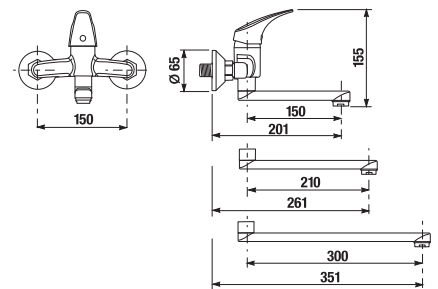

FAUCETS AND SHOWER ACCESSORIES /

Talas

Benefits

- Quality ceramic cartridges $\varnothing$ 35 mm
- Certified quality connection hoses made of stainless steel
- Wide range of shower accessories

for washbasin and sink faucets, the possibility of choosing an aerator with different flow rates

WASHBASIN FAUCET TALAS

Article number	Description
H3111N10041101	single lever basin mixer, without pop-up waste, chrome
H3111N10041111	single lever basin mixer, with plastic pop-up waste, chrome

Optional:
H3917100040001 Click-clack basin waste, 5/4", chrome

WALL MOUNTED WASHBASIN FAUCET TALAS

Article number	Description
H3111N70042201	single lever kitchen mixer, wall mounted, swivel spout 150 mm, chrome
H3111N70042301	single lever kitchen mixer, wall mounted, swivel spout 210 mm, chrome
H3111N70042401	single lever kitchen mixer, wall mounted, swivel spout 300 mm, chrome

Optional:
H3917100040001 Click-clack basin waste, 5/4", chrome

SINK FAUCET, LOW SPOUT TALAS

Article number	Description
H3511N10042201	single lever sink mixer, deck mounted, low swivel spout 143 mm, chrome