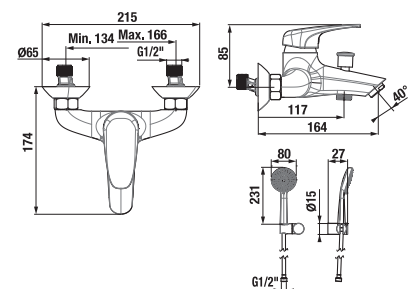

It is recommended to combine with shower sets, accessories and siphons from Mio and Rio or Cubito-N.