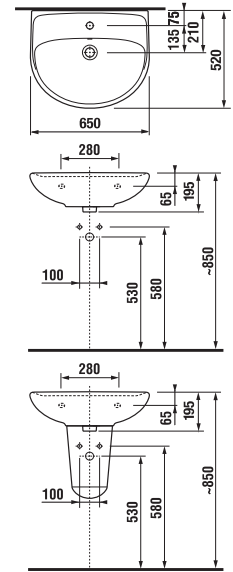

WASHBASINS / LYRA PLUS DESIGN LINE /

WASHBASIN LYRA PLUS 65 CM

MAGIC FIX

Article number	Description	yyy: 104	109
H814384000yyy1	washbasin 65 cm	X	X
H8193910000001	siphon cover with installation kit (art. no.: H8900130000001) only for washbasins 50, 55, 60, 65 cm		

Optional:

H8903490000001	installation kit for washbasins
H8942490000001	siphon, chromed ABS, height-adjustable from 175 to 270 mm, high of water seal 75 mm, flow-rate capacity of 45 l, with decorative rings (can also be used without decorative rings).

COUNTERTOP WASHBASIN LYRA PLUS 65 CM

Article number	Description	yyy: 104
H813384000yyy1	washbasin 65 cm	X
Optional:		
H8903490000001	installation kit for washbasins	

VANITY UNIT FOR WASHBASIN LYRA PLUS 65 CM

Article number	Description	Colour white glossy/ Body colour white
H4531310383001	vanity unit with 2 doors, for washbasin 65 cm	X

Article number	Description	Colour white glossy/ Body colour white
H4531320383001	vanity unit with 2 doors, 1 drawer, for washbasin 65 cm	X

PROJECT AND OTHER PRODUCTS