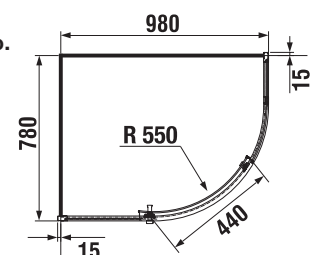

Corner shower enclosure, asymmetric, bright chrome, JIKA perla surface treatment (inner side), transparent glass.

Article number	Dimension (mm)	Height (mm)	Thickness (mm)	Glass design
H2512110026681	980 × 780	1950	6	transparent
H2512110026661	980 × 780	1950	6	arctic

charge 668 – transparent glass
charge 666 – decor arctic

Shower enclosure Tigo is compatible with shower tray Tigo.