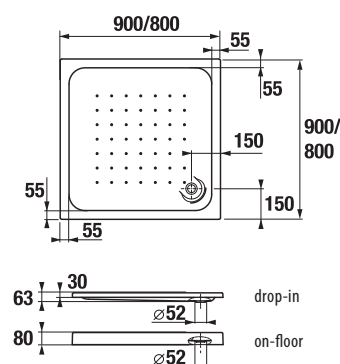

SHOWER SCREENS, ENCLOSURES, DOORS AND TRAYS /

Benefits of acrylic shower trays Deep by Jika

- Extended five-year warranty
- Made of 100% acrylic
- On-floor and drop-in version
- Antislip surface
- Good insulation properties
- Warm surface
- Colour stability
- Easy maintenance

Combination with JIKA shower enclosures and doors is recommended (Cubito Pure, Lyra plus).

SQUARE ACRYLIC SHOWER TRAY DEEP BY JIKA

Article number	Description
H2118210000001	square shower tray, on-floor, 800 × 800 mm, white
H2118220000001	square shower tray, on-floor, 900 × 900 mm, white
H2118310000001	square shower tray, drop-in, 800 × 800 mm, white
H2118320000001	square shower tray, drop-in, 900 × 900 mm, white

Optional:

H2948240000001	siphon for shower trays 50/40 mm, stainless steel cover with Jika logo; flowrate of 39 l/min
H2955560000001	Laufen feet for acrylic shower trays

CORNER ACRYLIC SHOWER TRAY DEEP BY JIKA

Article number	Description
H2138210000001	corner shower tray, on-floor, 800 × 800 mm, radius 550 mm, white
H2138220000001	corner shower tray, on-floor, 900 × 900 mm, radius 550 mm, white

Optional:

H2948240000001	siphon for shower trays 50/40 mm, stainless steel cover with Jika logo; flowrate of 39 l/min
H2955560000001	Laufen feet for acrylic shower trays

100% acrylic

made in EU

Antislip
You will not slip in your shower tray thanks to the special anti-slip surface.