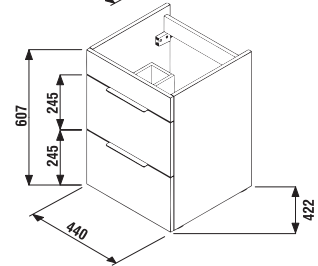

1. **1+1 PACK**
   cabinet + washbasin
2. Safe delivery
   - Space-saving transport packaging
   - Simple handling