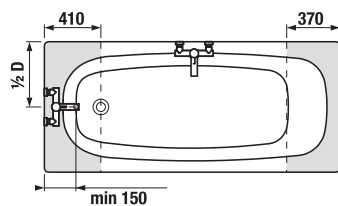

STEEL BATHTUB TANZA PLUS AND TANZA

Areas shown in this colour are not recommended for placing a bathtub outlet or a bathtub mixer outlet.

These areas are recommended for placing a bathtub outlet or a bathtub mixer outlet.

E, F = edge width of bathtub

TANZA plus - the nest steel bath Jika

Article number	Description	Capacity
H2252010000001	Tanza plus 1 500 × 700 mm	165 l
H2251910000001	Tanza plus 1 600 × 700 mm	180 l
H2251810000001	Tanza plus 1 700 × 700 mm	195 l
H2252310000001	Tanza plus 1 600 × 750 mm	200 l
H2252210000001	Tanza plus 1 700 × 750 mm	210 l