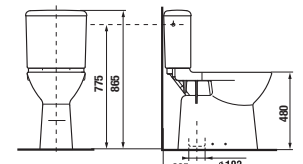

Barrier-free Deep by Jika bathroom offers not only a special-shaped washbasin, tilting mirror and Universum grab handles, but also a combined toilet with horizontal/vertical outlet, plus a wallhung Deep by Jika WC with its length extended to 70 cm, guaranteeing maximum load-carrying capacity of 400 kg. A thirty-year warranty is provided for various Universum grab rails! Our offer also includes the Handicap WC system, i.e. a module for wallhung grab rails.

Product number xxx = colour number (000 white, 100 JIKA perla).

PROJECT AND OTHER PRODUCTS