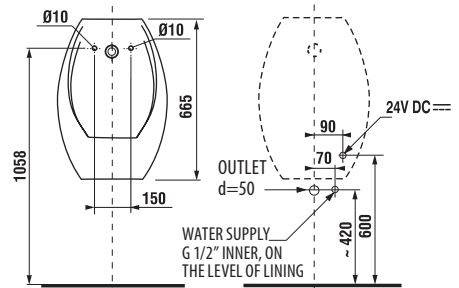

- A - sensor head with jet
- B - sensing zone
- C - control electronics
- D - electromagnestic valve
- E - angle valve with filter
- F - siphon

PROJECT AND OTHER PRODUCTS