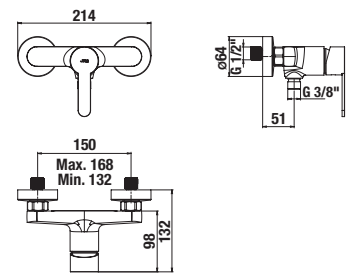

FAUCETS AND SHOWER ACCESSORIES /

SHOWER FAUCET WITHOUT SHOWER SET LYRA SMART

Article number **Description**
H3311Z70044001 single lever shower mixer, wall mounted, without shower set, chrome

Optional:
H3651R00043611 shower set (hand shower $\varnothing$ 100 mm, 3 functions, shower holder, shower hose 1700 mm), chrome
H3651R00043731 shower set (hand shower $\varnothing$ 100 mm, 3 functions, sliding bar 700 mm, shower hose 1700 mm), chrome

SHOWER CONCEALED FAUCET LYRA SMART

Article number **Description**
H3311Z60040001 single lever shower concealed mixer, complete, chrome

Optional:
H3651R00043611 shower set (hand shower $\varnothing$ 100 mm, 3 functions, shower holder, shower hose 1700 mm), chrome
H3651R00043731 shower set (hand shower $\varnothing$ 100 mm, 3 functions, sliding bar 700 mm, shower hose 1700 mm), chrome

BATH/SHOWER FAUCET WITHOUT SHOWER SET LYRA SMART

Article number **Description**
H3211Z70044001 single lever bath-shower mixer, wall mounted, without shower set, chrome

Optional:
H3651R00043611 shower set (hand shower $\varnothing$ 100 mm, 3 functions, shower holder, shower hose 1700 mm), chrome
H3651R00043731 shower set (hand shower $\varnothing$ 100 mm, 3 functions, sliding bar 700 mm, shower hose 1700 mm), chrome

BATH/SHOWER CONCEALED FAUCET LYRA SMART

Article number **Description**
H3211Z60040001 single lever bath-shower concealed mixer, with diverter, complete, chrome

Optional:
H3651R00043611 shower set (hand shower $\varnothing$ 100 mm, 3 functions, shower holder, shower hose 1700 mm), chrome
H3651R00043731 shower set (hand shower $\varnothing$ 100 mm, 3 functions, sliding bar 700 mm, shower hose 1700 mm), chrome

BIDET FAUCET LYRA SMART