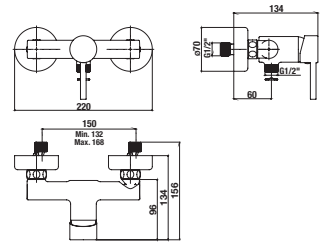

FAUCETS AND SHOWER ACCESSORIES /

SHOWER FAUCET WITHOUT SHOWER SET MIO STYLE

Article number	Description
H3312F70044001	single lever shower mixer, wall mounted, without shower set, chrome

Optional:

H3651X00043621	shower set (hand shower $\varnothing$ 130 mm, 4 functions, shower holder, shower hose 1700 mm), chrome
H3651X00043631	shower set (hand shower 130x130 mm, 4 functions, shower holder, shower hose 1700 mm), chrome
H3651X00044721	shower set (hand shower $\varnothing$ 130 mm, 4 functions, sliding bar 700 mm, soap dish, shower hose 1700 mm), chrome
H3651X00044731	shower set (hand shower 130x130 mm, 4 functions, sliding bar 700 mm, soap dish, shower hose 1700 mm), chrome

SHOWER CONCEALED FAUCET WITHOUT SHOWER SET MIO STYLE

Article number	Description
H3312F60040001	single lever shower concealed mixer, complete, chrome

Optional:

H3651X00043621	shower set (hand shower $\varnothing$ 130 mm, 4 functions, shower holder, shower hose 1700 mm), chrome
H3651X00043631	shower set (hand shower 130x130 mm, 4 functions, shower holder, shower hose 1700 mm), chrome
H3651X00044721	shower set (hand shower $\varnothing$ 130 mm, 4 functions, sliding bar 700 mm, soap dish, shower hose 1700 mm), chrome
H3651X00044731	shower set (hand shower 130x130 mm, 4 functions, sliding bar 700 mm, soap dish, shower hose 1700 mm), chrome

BATH/SHOWER FAUCET WITHOUT SHOWER SET MIO STYLE

Article number	Description
H3212F70044001	single lever bath-shower mixer, wall mounted, without shower set, chrome