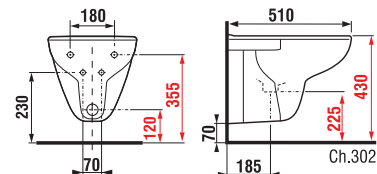

Please mind the connection height.

WE RECOMMEND COMBINING WITH

PAGE 133