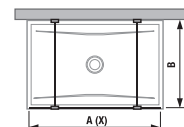

Article number	Glass dimensions (mm)		Shower tray dimensions (mm)	
	X	V	A	B
H267420	1180	2000	1200	800/900
H267421	1280	2000	1300	800/900
H267422	1380	2000	1400	800/900