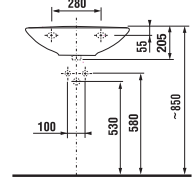

WASHBASINS / ZETA DESIGN LINE /

WASHBASIN ZETA 60 CM

Article number   **Description**

H810392000yyy1	washbasin 60 cm	yyy: 104	109
H8193910000001	siphon cover with installation kit (art. no.: H8900130000001) for washbasins 50, 55, 60 cm	X	X

Optional:

H8903490000001	installation kit for washbasins
H8942490000001	siphon, chromed ABS, height-adjustable from 175 to 270 mm, high of water seal 75 mm, flow-rate capacity of 45 l, with decorative rings (can also be used without decorative rings).

SMALL WASHBASIN ZETA 40 CM

Article number   **Description**

H815393000yyy1	small washbasin 40 cm	yyy: 104	109
		X	X

Optional:

H8903490000001	installation kit for washbasins

PROJECT AND OTHER PRODUCTS