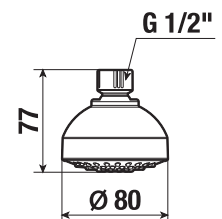

Article number	Description
H3671R10042101	head shower, Ø 80 mm, 1 function, chrome