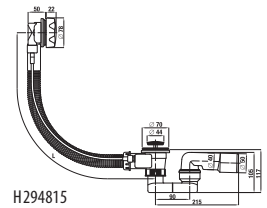

BATHTUBS AND BATH SCREENS /

BATHTUB OVERFLOWS

Article number	Description
H2948150040001	automatic overflow including siphon 40/50 mm, length 550 mm, plastic body of overflow
H2948160040001	automatic overflow including siphon 40/50 mm, length 550 mm, brass body of overflow
H2948170040001	automatic overflow with inlet, including siphon 40/50 mm, length 550 mm, plastic body of overflow
H2948180040001	automatic overflow with inlet, including siphon 40/50 mm, length 550 mm, brass body of overflow

BATHTUB ACCESSORIES

Article number	Description
H2941020040001	spare handles – 2 pieces (chrome-plated) for Praga, Alma bathtubs
H2940000000001	adjustable metal feet – 2 pcs Riga mini
H2940120000001	adjustable metal feet – 2 pcs Alma, Tanza Plus, Tanza and Riga
H2940130000001	adjustable metal feet – 2 pcs Praga
H2948150040001	automatic overflow including siphon 40/50 mm, length 550 mm, plastic body of overflow
H2948170040001	automatic overflow with inlet, including siphon 40/50 mm, length 550 mm, plastic body of overflow

Maximum load-carrying capacity for all types of bathtub feet (both plastic and iron) equals to bathtub volume plus 200 kg. Nevertheless, according to EN 14516 standard, sufficient bathtub feet carrying capacity equals to bathtub volume plus 100 kg.

HEIGHT OF STEEL BATHTUBS WITH FEET

Bathtub	Height of feet		Height of bathtub
	min	max	
PRAGA	180	195	590–605
ALMA	170	185	560–575
RIGA	170	185	RIGA 2–4 545–560 RIGA 5–7 560–575
RIGA 105	155	175	530–550
TANZA	170	185	555–570