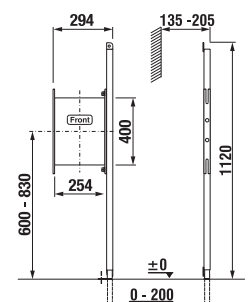

Article number	Description
H8936420000001	System HANDICAP for toilet support handle fixation, designed for mounting onto Modul frames

Right/left variation that can be used for concealed wallhung WC modules, as well as bidets and washbasins.

To install Handicap WC system, you need to bolt up one side of the module to the supporting frame of the concealed module (for WC, washbasin or bidet) and the other side to the metallic plasterboard structure.