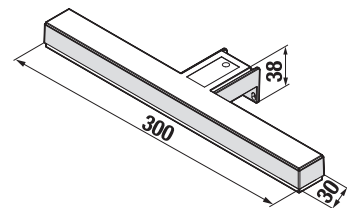

MIRRORS AND LIGHTING /

LIGHTS GEMMA, ELLA and ABI

Article number	Description
H47J7300200001	Light Gemma 280, LED, IP44, 1×6W, 840 lm, 280 × 90 × 50 mm, with Multisystem adapter
H47J7301200001	Light Gemma 490, LED, IP44, 1×6W, 840 lm, 494 × 112 × 14 mm, with Multisystem adapter
H47J7304200001	Light Ella 300 LED, IP44, 1×6W, 600 lm, 300 × 80 × 80 mm, with Multisystem adapter
H47J7305200001	Light Ella 500 LED, IP44, 1×6W, 745 lm, 500 × 80 × 80 mm, with Multisystem adapter
H47J7307200001	Light Abi 300 LED, IP44, 1×6W, 598 lm, 300 × 130 × 70 mm, with Multisystem adapter

LIGHTING MOONBOX NEW

Article number	Description
H47J7303200001	lighting Moonbox New, LED, IP 44, 1×8W, 510 lm, 300×25×83 mm, for mounting on glass, plate or mirror cabinet

LIGHTING HORIZON NEW

Article number	Description
H47J7302200001	lighting Horizon New LED, IP 44, 1×6W, 390lm, 233×42×85 mm, for mounting on glass, plate or mirror cabinet

LIGHTING IN THE BATHROOM

Clear mirror lighting units comply with strict European standard IEC 364-7-701. RECOMMENDED: Installation of wires should be performed by an electrician.

Lighting can be mounted to CLEAR mirrors, as well as to any mirror glued onto a board and to mirror cabinets.