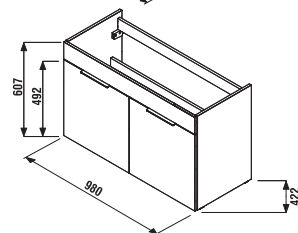

1. **1+1 PACK**
   cabinet + washbasin
   - Safe delivery
   - Space-saving transport packaging
   - Simple handling

The vanity unit is not available as a spare part.