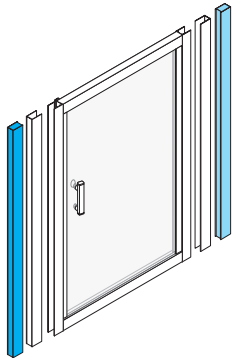

SHOWER SCREENS, ENCLOSURES, DOORS AND TRAYS /

EXTENSION PROFILE CUBITO PURE

Article number	Description
H2912480000151	The extension moulding for shower enclosures and shower doors can be used to extend the integral mouldings of the shower enclosure/door