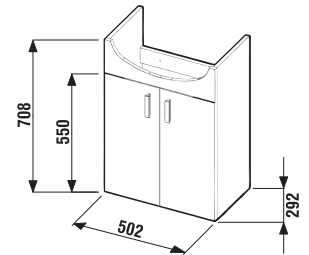

Benefits of Lyra furniture Benefits of Lyra pack furniture

The mirror cabinet with a rear storage area is perfectly suited for installation above a washbasin. It's an ideal combination of private storage space inside and open shelving.

Practical packaging of both products (washbasin and cabinet) in a single box.

VANITY UNIT FOR WASHBASIN LYRA PACK 53 CM

Article number	Description
H4519514323001	vanity unit with 2 doors, 1 shelf, including washbasin 53 cm

Lyra pack contains:	
H8143610001041	washbasin Lyra 53 cm
H4519524323001	vanity unit with 2 doors, 1 shelf, for washbasin 53 cm

Optional:	Description
H4944010390001	feet, chrome-plated, 106-116 mm (1 pair)

1. **1+1 PACK**
   cabinet + washbasin
2. Safe delivery
   - Space-saving transport packaging
   - Simple handling

VANITY UNIT FOR WASHBASIN LYRA PACK 65 CM

Article number	Description
H4519614323001	vanity unit with 2 doors, 1 shelf, including washbasin 65 cm

Lyra pack contains:	
H8143640001041	washbasin Lyra 65 cm
H4519624323001	vanity unit with 2 doors, 1 shelf, for washbasin 65 cm

Optional:	Description
H4944010390001	feet, chrome-plated, 106-116 mm (1 pair)

1. **1+1 PACK**
   cabinet + washbasin
2. Safe delivery
   - Space-saving transport packaging
   - Simple handling

PROJECT AND OTHER PRODUCTS