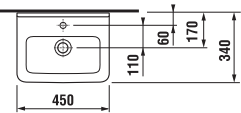

DROP-IN WASHBASINS / CUBITO PURE DESIGN LINE /

SMALL WASHBASIN CUBITO 45 CM

Article number Description

H811422xxx1041 small washbasin 45 cm

Optional:

H8903490000001 installation kit for washbasins

H3747100040001 washbasin siphon Mio 5/4" – 32 mm, chrome, brass

H3747300040001 washbasin siphon Cubito 5/4" – 32 mm, brass, chrome

VANITY UNIT FOR SMALL WASHBASIN CUBITO 45 CM

Article number Description

H4014213015001 vanity unit for small washbasin 45x34 cm H811422, 1 drawer

H4014213015191 vanity unit for small washbasin 45x34 cm H811422, 1 drawer

Colour

white/glossy front oak

x

x

Please combine these vanity units with the space-saving JIKA siphon H8942460000001.

NOTE: the spacing for corner valves in this case must be 200 mm.

DROP-IN WASHBASIN CUBITO

Article number Description

H817422xxx1041 drop-in washbasin 55 cm, 1 tap hole

ACCESSORIES /

WASHBASIN SIPHON

Article number Description

H3747300040001 washbasin siphon Cubito 5/4" – 32 mm, brass, chrome

H3747100040001 washbasin siphon Mio 5/4" – 32 mm, brass, chrome

WASHBASIN SIPHON AND SPACE-SAVING SIPHON

Article number Description

H8942460000001 space-saving siphon, distance between the corner valves is 200 mm, DN40

H8907320000001 plastic washbasin/urinal siphon