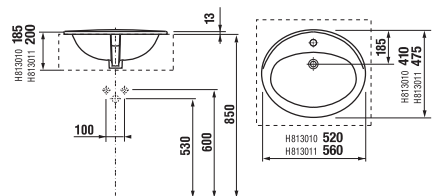

## DROP-IN WASHBASINS IBON

**Article number** H8130100001041  
**Description** drop-in washbasin Ibon 52 cm  
 H8130110001041 drop-in washbasin Ibon 56 cm

PROJECT AND OTHER PRODUCTS