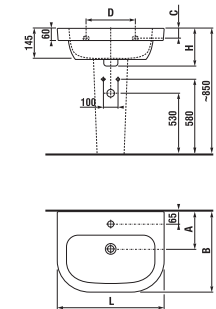

L	B	A	H	C	D
H812611000yyy1	500	410	190	180	50	180
H812612000yyy1	550	420	195	190	50	280
H812613000yyy1	600	450	195	190	50	280
H812614000yyy1	650	480	195	190	50	280

PROJECT AND OTHER PRODUCTS