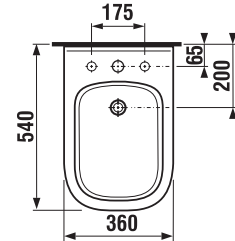

WC COMBINATIONS, FLOORSTANDING WCs AND BIDETS /

FLOORSTANDING BIDET DEEP BY JIKA

Article number Description

H8326120003021 floorstanding bidet, with lid, leaning directly to the wall (including installation kit)

302

WC COMBINATION WITH HORIZONTAL OUTLET LYRA PLUS RIMLESS

Article number Description

H8273860002801 WC without water rim, washdown flushing, 4,5/3l

H8273860002811 WC without water rim, washdown flushing, 4,5/3l

Water inlet Flushing mechanism Outlet

x x x

x x x

Optional: Description

H8903840000631 duroplast seat and cover, fast-clamping, steel hinges

H8903850000631 duroplast seat and cover, fast-clamping, Slowclose, steel hinges

H8933843000631 duroplast seat and cover, steel hinges

H8933870000001 seat and cover, thermoplastic, plastic hinges – for wallhung WC

NEW

WC COMBINATION WITH VERTICAL OUTLET LYRA PLUS RIMLESS

Available from the 3rd quarter of 2021.

Article number Description

H8273870002801 WC without water rim, washdown flushing, 4,5/3l

H8273870002811 WC without water rim, washdown flushing, 4,5/3l

Water inlet Flushing mechanism Outlet

x x x

x x x

Optional: Description

H8903840000631 duroplast seat and cover, fast-clamping, steel hinges

H8903850000631 duroplast seat and cover, fast-clamping, Slowclose, steel hinges

H8933843000631 duroplast seat and cover, steel hinges

H8933870000001 seat and cover, thermoplastic, plastic hinges – for wallhung WC