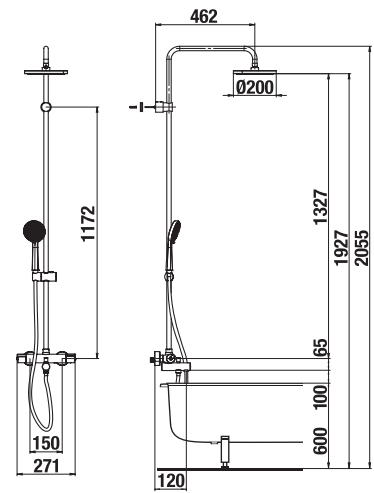

Article number H3237170045711
Description thermostatic bath-shower column, wall mounted, with diverter, head shower $\varnothing$ 200 mm, hand shower $\varnothing$ 130 mm, 4 functions, shower hose 1700 mm, chrome