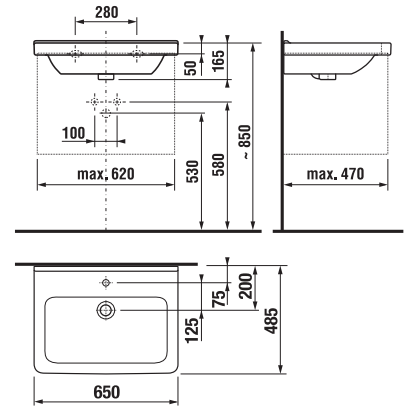

MAGIC FIX JIKA • perla