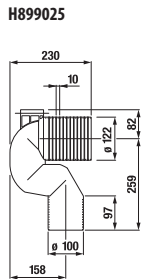

## SEAT AND COVER PURE

Article number	Description
H8934213000631	duroplast seat and cover, quick-mount system, stainless steel hinges
H8934223000631	duroplast seat and cover, quick-mount system, stainless steel hinges, Slowclose mechanism
<b>Spare parts:</b>	
H8914220000631	fast-clamping steel hinges for duroplast seat and cover Pure H893421/H893422
H8914250000001	bolt caps for duroplast seat and cover H893421/H893422