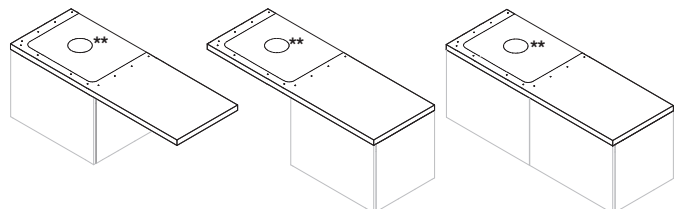

** circular cutout for washbasin siphon according to template

** circular cutout for washbasin siphon according to template