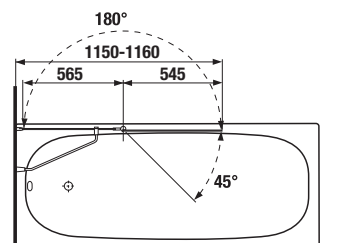

right version

Nion bath screens can be combined with straight edge baths

Product available from the 3rd quarter of 2021.

JIKA • perla
GLASS

Article number	Dimensional options (mm) to niche		Dimension (mm) B	Dimension (mm) C
	A min	A max		
H2572N6	1150	1160	565	545