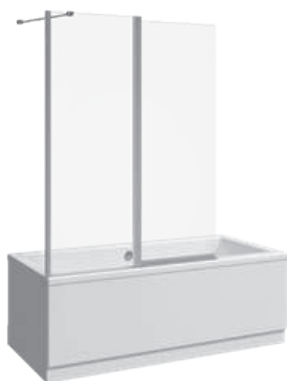

NION TWO-PIECE BATH SCREEN

Bath screen 1150 mm left/right, two-piece, silver gloss profile, 6 mm transparent glass or arctic glass and JIKA perla GLASS finish.

Article number	Dimension (mm)	Height (mm)	Thickness (mm)	Glass design
H2572N60026681	1 150	1 500	6	transparent
H2572N60026661	1 150	1 500	6	arctic

charge 668 – transparent glass
charge 666 – arctic decor