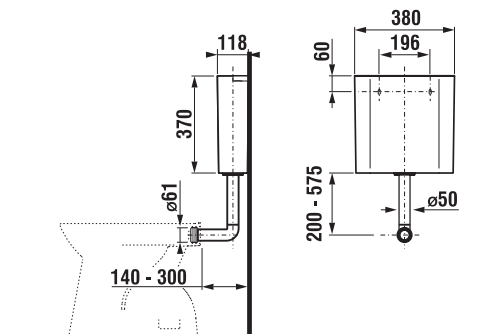

PLASTIC CISTERN FOR FREESTANDING WCS