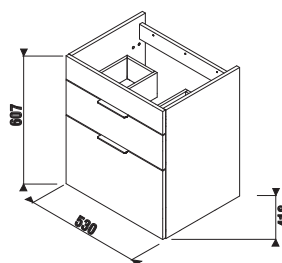

Article number	Description	Colour	
		white	ash
H41J6134023001	vanity unit with 2 drawers incl. washbasin 55 cm	x	
H41J6134025141	vanity unit with 2 drawers incl. washbasin 55 cm		x

Optional:	Price
H3747100040001	washbasin siphon Mio 5/4" – 32 mm, brass, chrome
H8942460000001	space-saving siphon, distance between the corner valves is 200 mm, DN40

1+1 PACK
cabinet + washbasin
- Safe delivery
- Space-saving transport packaging
- Simple handling

Can be combined with furniture legs: H4944021760001