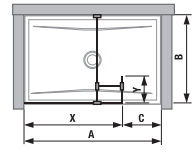

SHOWER SCREENS, ENCLOSURES, DOORS AND TRAYS /

GLASS WALL PURE SIDE-MOUNTED, INCL. SHORT GLASS 70, 80 CM

Article number	Description
H2684210026681	glass wall, side-mounted 700 mm, for shower trays 1200×800 mm, 1200×900 mm, 1300×800 mm and 1300×900 mm, JIKA perla GLASS finish, incl. short glass, moulding to join two glass panes, side moulding and a bracket
H2684220026681	glass wall, side-mounted 800 mm for shower trays 1400×800 mm and 1400×900 mm, JIKA perla GLASS finish, incl. short glass, moulding to join two glass panes, side moulding and a bracket

Article number	Glass dimensions (mm)			Shower tray dimensions (mm)		Entrance dimensions (mm)
	X	Y	V	A	B	C
H268421	697	200	2000	1200/1300	800/900	503/603
H268422	797	200	2000	1400	800/900	603

GLASS WALL PURE SIDE-MOUNTED, INCL. SHORT GLASS 120, 130, 140 CM

Article number	Description
H2674260026681	glass wall, side-mounted 1200 mm, for shower trays 1200×800 mm and 1200×900 mm, JIKA perla GLASS finish, incl. short glass, moulding to join two glass panes, side moulding and a bracket
H2674270026681	glass wall, side-mounted 1300 mm, for shower trays 1300×800 mm and 1300×900 mm, JIKA perla GLASS finish, incl. short glass, moulding to join two glass panes, side moulding and a bracket
H2674280026681	glass wall, side-mounted 1400 mm, for shower trays 1400×800 mm and 1400×900 mm, JIKA perla GLASS finish, incl. short glass, moulding to join two glass panes, side moulding and a bracket

Article number	Glass dimensions (mm)			Shower tray dimensions (mm)		Entrance dimensions (mm)
	X	Y	V	A	B	C
H267426	1200	200	2000	1200	800/900	600/700
H267427	1300	200	2000	1300	800/900	600/700
H267428	1400	200	2000	1400	800/900	600/700

GLASS WALL/WALK IN PURE CORNER VERSION