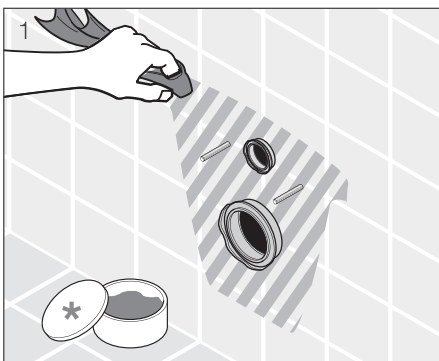

Installation with levelling paste H894614000001:

* Liquid soap