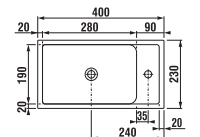

## SET WITH WASHBASIN PETIT 40 CM

white/semi-gloss front

white

grey dark oak cherry

H47J730320001

**1+3 PACK**  
vanity unit + washbasin, mirror cabinet and illumination  
- Safe delivery  
- Space-saving transport packaging  
- Simple handling