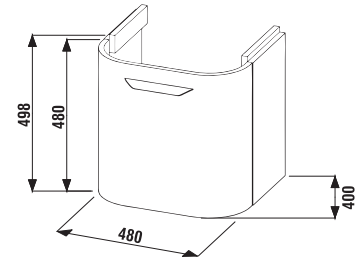

Article number Description

Article number	Description	Colour		
		white	ash	golden oak
H4541314345001	vanity unit for washbasin 50 cm, 1 drawer, rounded front	x		
H4541314343401	vanity unit for washbasin 50 cm, 1 drawer, rounded front		x	
H4541314343411	vanity unit for washbasin 50 cm, 1 drawer, rounded front			x