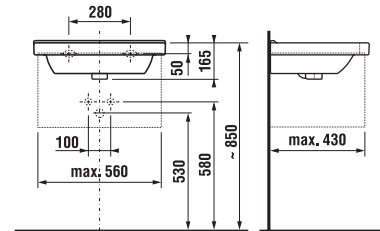

MAGIC FIX JIKA•perla