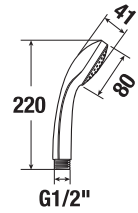

Shower accessories Rio

SHOWER SETS RIO

Article number H3651R00041001 **Description** shower set (hand shower $\varnothing$ 80 mm, 1 function, shower holder, shower hose 1700 mm), chrome

Article number H3651R00043711 **Description** shower set (hand shower $\varnothing$ 80 mm, 1 function, sliding bar 600 mm, shower hose 1700 mm), chrome

HAND SHOWER RIO

Article number H3611R00040011 **Description** hand shower $\varnothing$ 80 mm, 1 function, chrome

HAND SHOWER RIO

Article number H3611R20043311 **Description** hand shower $\varnothing$ 80 mm, 3 functions, chrome

HAND SHOWER RIO

Article number H3611R20041511 **Description** hand shower $\varnothing$ 100 mm, 1 function, chrome

Article number H3611R20043511 **Description** hand shower $\varnothing$ 100 mm, 3 functions, chrome