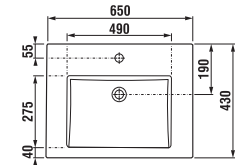

VANITY UNITS WITH WASHBASINS / CUBE /

VANITY UNIT WITH WASHBASIN CUBE 65 CM

Article number	Description	Colour	
		white/semi-gloss front	dark oak
H4536011763001	vanity unit with 2 doors incl. washbasin 65 × 43 cm	x	
H4536011763021	vanity unit with 2 doors incl. washbasin 65 × 43 cm		x

Article number	Description	Colour	
		white/semi-gloss front	dark oak
H4536021763001	vanity unit with 2 drawers incl. washbasin 65 × 43 cm	x	
H4536021763021	vanity unit with 2 drawers incl. washbasin 65 × 43 cm		x

The vanity unit is not available as a spare part.

1+1 PACK
cabinet + washbasin
- Safe delivery
- Space-saving transport packaging
- Simple handling

VANITY UNIT WITH WASHBASIN CUBE 80 CM

Article number	Description	Colour	
		white/semi-gloss front	dark oak
H4537521763001	vanity unit with 2 doors incl. washbasin 80 × 43 cm	x	
H4537521763021	vanity unit with 2 doors incl. washbasin 80 × 43 cm		x

Article number	Description	Colour	
		white/semi-gloss front	dark oak
H4537621763001	vanity unit with 2 drawers incl. washbasin 80 × 43 cm	x	
H4537621763021	vanity unit with 2 drawers incl. washbasin 80 × 43 cm		x

The vanity unit is not available as a spare part.

1+1 PACK
cabinet + washbasin
- Safe delivery
- Space-saving transport packaging
- Simple handling

PROJECT AND OTHER PRODUCTS