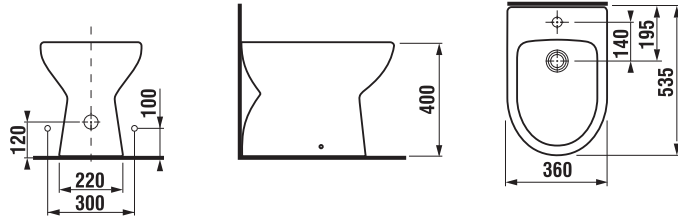

WC COMBINATIONS, FLOORSTANDING WCs AND BIDETS /

BIDET LYRA PLUS

Article number Description

H8323800003041 floorstanding bidet (including installation kit)

304

x

WC COMBINATION WITH VERTICAL OUTLET SCANDIA

Article number Description

H8263890007841 WC combination Lyra plus – Scandia with Dual Flush 5/3 l, adjustable

x

x

x

Optional:

H8903820000631 seat and cover, duroplast, steel hinges

H8903830000631 seat and cover, duroplast, Slowclose lowering mechanism, steel hinges

H8916223000001 duroplast seat and cover Scandia, plastic hinges

WC COMBINATION WITH HORIZONTAL OUTLET SCANDIA

Article number Description

H8263830007841 WC combination Lyra plus – Scandia, with Dual Flush 5/3 l, adjustable

x

x

x

Optional:

H8903820000631 seat and cover, duroplast, steel hinges

H8903830000631 seat and cover, duroplast, Slowclose lowering mechanism, steel hinges

H8916223000001 duroplast seat and cover Scandia, plastic hinges

PROJECT AND OTHER PRODUCTS