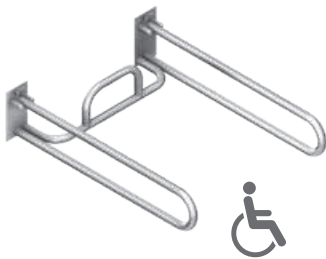

FOLDING SET

80 cm

Article number	Description
H3897100000001	folding set for WC, stainless steel