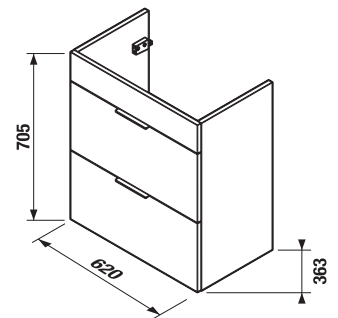

Article number Description

H40J2144015001 vanity unit for washbasin 65 cm H812216, 2 drawers

H40J2144015141 vanity unit for washbasin 65 cm H812216, 2 drawers

H8942460000001 space-saving siphon, distance between the corner valves is 200 mm, DN40

H4944010390001 feet, chrome-plated, 106-116 mm (1 pair)

Colour

white ash

x

x