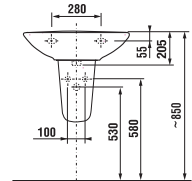

WASHBASINS / ZETA DESIGN LINE /

WASHBASIN ZETA 60 CM

Article number   **Description**

H810392000yyy1	washbasin 60 cm	yyy: 104	109
H8193910000001	siphon cover with installation kit (art. no.: H8900130000001) for washbasins 50, 55, 60 cm	X	X

Optional:

H8903490000001	installation kit for washbasins
H8942490000001	siphon, chromed ABS, height-adjustable from 175 to 270 mm, high of water seal 75 mm, flow-rate capacity of 45 l, with decorative rings (can also be used without decorative rings).

SMALL WASHBASIN ZETA 40 CM

Article number   **Description**

H815393000yyy1	small washbasin 40 cm	yyy: 104	109
		X	X

Optional:

H8903490000001	installation kit for washbasins

PROJECT AND OTHER PRODUCTS