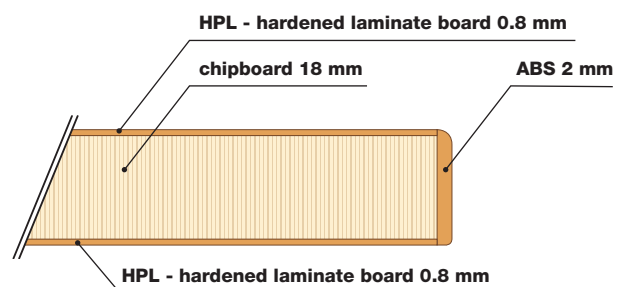

### The washtops have an HPL surface = hardened laminate:

the HPL surface ensures:

- ① maximum scratch resistance
- ② maximum moisture resistance
- ③ thanks to the HPL thickness of 0.8 mm, it creates a strong and compact join with the ABS edge
- ④ The ABS edge ensures high mechanical resistance of the furniture edge and is also highly aesthetic
- ⑤ ABS edges are glued with PUR adhesive