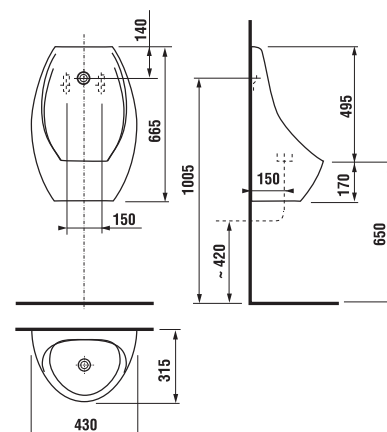

PROJECT AND OTHER PRODUCTS