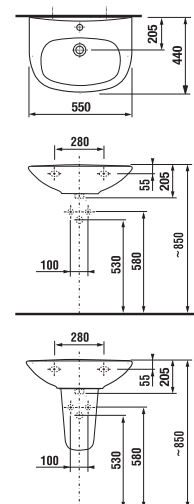

Article number	Description	yyy: 104	109
H810391000yyy1	washbasin 55 cm	X	X
H8193910000001	siphon cover with installation kit (art. no.: H8900130000001) for washbasins 50, 55, 60 cm		

Optional:
H8903490000001 installation kit for washbasins
H8942490000001 siphon, chromed ABS, height-adjustable from 175 to 270 mm, high of water seal 75 mm, flow-rate capacity of 45 l, with decorative rings (can also be used without decorative rings).