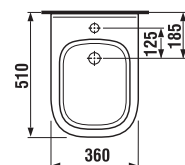

Please mind the connection height.

WE RECOMMEND COMBINING WITH

PAGE 133