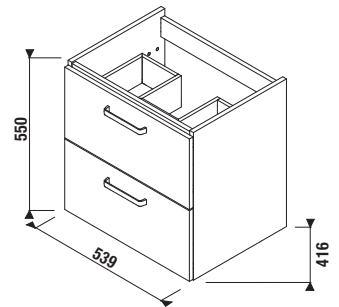

Article number	Description	Colour white/ semi-gloss front
H40J3844023001	vanity unit with 2 drawers for washbasin 60 cm H810382	x