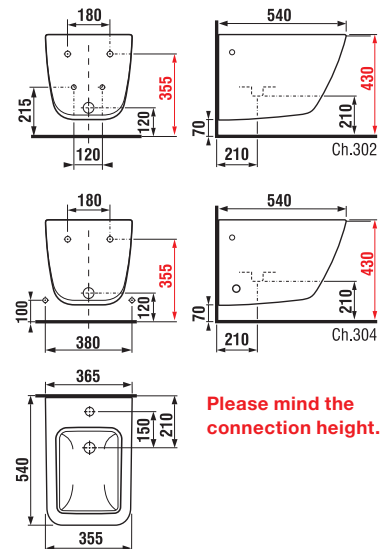

Please mind the connection height.

Product number xxx = colour number (000 white, 100 JIKA perla).

PROJECT AND OTHER PRODUCTS