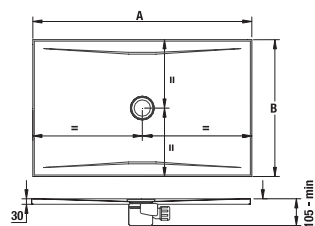

A	B
H216420	1200	800
H216422	1300	800
H216424	1400	800
H216421	1200	900
H216423	1300	900
H216425	1400	900

*Made-to-order product.

charge 000 - white
charge 600 - white Antislip
charge 016 - black
charge 616 - black Antislip

Pure shower trays are suitable for floor-level integration.