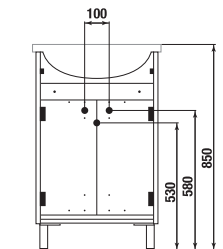

Benefits of Lyra furniture Benefits of Lyra pack furniture

The mirror cabinet with a rear storage area is perfectly suited for installation above a washbasin. It's an ideal combination of private storage space inside and open shelving.

Practical packaging of both products (washbasin and cabinet) in a single box.

VANITY UNIT FOR WASHBASIN LYRA PACK 53 CM

Article number	Description
H4519514323001	vanity unit with 2 doors, 1 shelf, including washbasin 53 cm

Lyra pack contains:	
H8143610001041	washbasin Lyra 53 cm
H4519524323001	vanity unit with 2 doors, 1 shelf, for washbasin 53 cm

Optional:	Description
H4944010390001	feet, chrome-plated, 106-116 mm (1 pair)

1. **1+1 PACK**
   cabinet + washbasin
2. Safe delivery
   - Space-saving transport packaging
   - Simple handling

VANITY UNIT FOR WASHBASIN LYRA PACK 65 CM

Article number	Description
H4519614323001	vanity unit with 2 doors, 1 shelf, including washbasin 65 cm

Lyra pack contains:	
H8143640001041	washbasin Lyra 65 cm
H4519624323001	vanity unit with 2 doors, 1 shelf, for washbasin 65 cm

Optional:	Description
H4944010390001	feet, chrome-plated, 106-116 mm (1 pair)

1. **1+1 PACK**
   cabinet + washbasin
2. Safe delivery
   - Space-saving transport packaging
   - Simple handling

PROJECT AND OTHER PRODUCTS