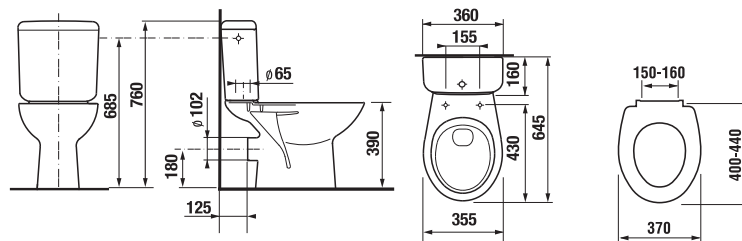

WC COMBINATION WITH HORIZONTAL OUTLET ZETA

Article number	Description	Water inlet 	Flushing mechanism 	Outlet
H8243860000001	WC pan Baltic			x
H8282830000001	WC cistern Baltic	x		
H8282830002421	WC cistern Baltic (Dual Flush Roca 6/3l)	x	x	
H8913540000001	inlet valve for Baltic (Roca bottom 1/2")	x		
H8913620000001	outlet valve Baltic (Dual Flush Roca)	x		
H8913630000001	push button Baltic			
H8941710000001	gasket Baltic&Scandia 115×90×10 mm			
H8912720000001	M8×100 Baltic&Scandia, 1 pc