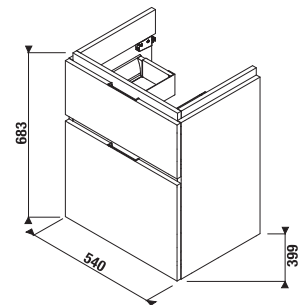

Article number	Description	Colour	
		white/glossy front	oak
H40J4224025001	vanity unit for washbasin 55 cm H810422, 2 drawers	x	
H40J4224025191	vanity unit for washbasin 55 cm H810422, 2 drawers		x

Optional:

H4944010390001	legs for wall mounted sink cabinets, chrome (1 pair)

Please combine these vanity units with the space-saving JIKA siphon H8942460000001.
NOTE: the spacing for corner valves in this case must be 200 mm.