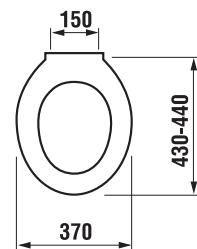

## THERMOPLAST, DUROPLAST SEAT AND COVER ZETA

Article number	Description
H8932710000001	thermoplast seat and cover Zeta, plastic hinges, adjustable length of 400–440 mm
H8932710000001	thermoplast seat Zeta, steel hinges (NOTE: limited length adjustability of 407–425 mm)
H8932740000001	duroplast seat and cover Zeta, plastic hinges, adjustable length
H8932760000001	duroplast seat and cover Zeta, Slowclose lowering mechanism, plastic hinges