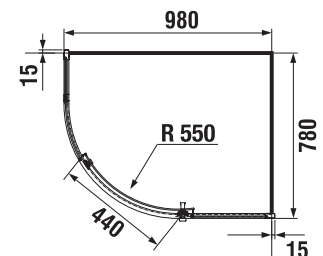

Corner shower enclosure, asymmetric, bright chrome, JIKA perla surface treatment (inner side), transparent glass.

Article number	Dimension (mm)	Height (mm)	Thickness (mm)	Glass design
H2512110026681	980 × 780	1950	6	transparent
H2512110026661	980 × 780	1950	6	arctic

charge 668 – transparent glass
charge 666 – decor arctic

Shower enclosure Tigo is compatible with shower tray Tigo.