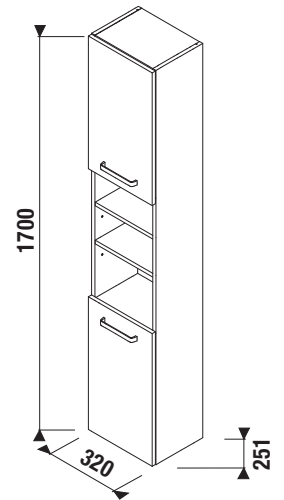

## TALL CABINET LYRA PLUS VIVA

Article number	Description	Colour white/ semi-gloss front
H43J3822303001	tall cabinet, 2 doors left/right, 6 shelves	x

PROJECT AND  
OTHER PRODUCTS

Benefits of bathroom furniture