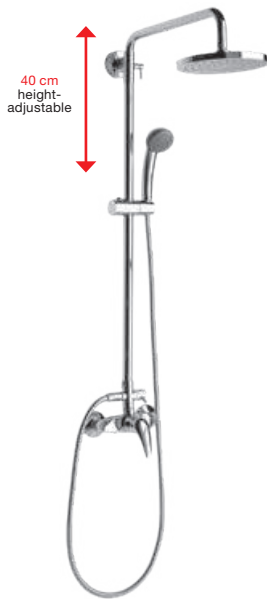

FAUCETS AND SHOWER ACCESSORIES /

TELESCOPIC SHOWER COLUMN WITH WALL MOUNTED SHOWER FAUCET **LYRA**

Article number	Description
H3352770040001	single lever shower column, with diverter, sliding hand shower holder, height adjustable 400 mm, without shower accessories, chrome

Optional:

H3677100040411	head shower, Ø 200 mm, 1 function, grey faceplate, chrome
H3677100040421	head shower, Ø 200 mm, 1 function, flow rate 9 l/min, chrome
H3611R00040011	hand shower Ø 80 mm, 1 function, chrome
H3611R20043311	hand shower Ø 80 mm, 3 functions, chrome
H3611R20041511	hand shower Ø 100 mm, 1 function, chrome
H3611R20043511	hand shower Ø 100 mm, 3 functions, chrome

Shower accessories not included in the package.

We recommend Rio shower sets in combination with faucets from the Lyra design line.