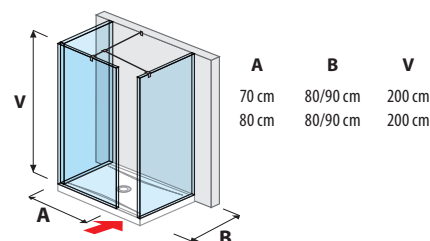

glass wall/walk in for a shower trays 70, 80 x 80 cm and 70, 80 x 90 cm