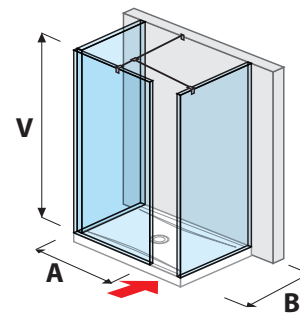

glass wall/walk in PURE for a shower trays
70, 80 x 80 cm | 70, 80 x 90 cm

A	B	V
70 cm	80/90 cm	200 cm
80 cm	80/90 cm	200 cm