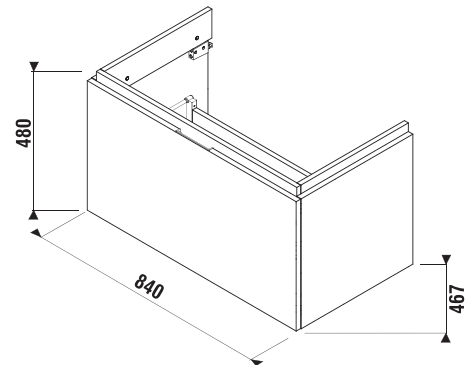

## VANITY UNIT FOR WASHBASIN CUBITO 85 CM

white/glossy front

oak

Article number	Description	Colour	
		white/glossy front	oak
H40J4263015001	vanity unit for washbasin 85 cm H810426, 1 drawer	x	
H40J4263015191	vanity unit for washbasin 85 cm H810426, 1 drawer		x