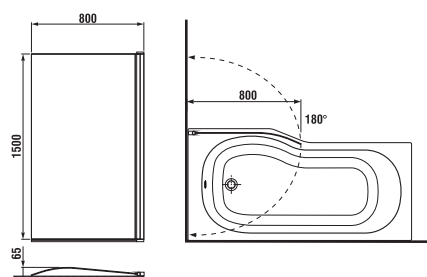

JIKA • perla
GLASS