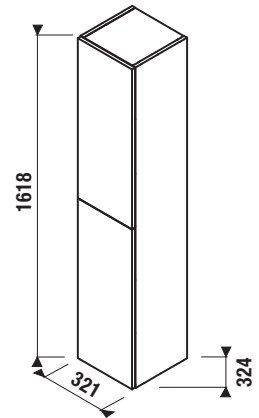

Article number	Description	Colour	
		white/glossy front	ash
H43J7122305001	tall cabinet, 1 door left/right, 5 shelves (1 fixed, 4 glass)	x	
H43J7122303421	tall cabinet, 1 door left/right, 5 shelves (1 fixed, 4 glass)		x

PROJECT AND
OTHER PRODUCTS