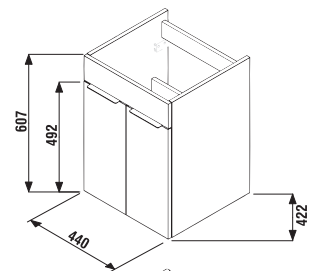

1. **1+1 PACK**
   cabinet + washbasin
2. Safe delivery
   - Space-saving transport packaging
   - Simple handling