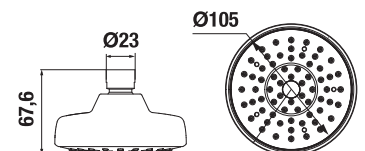

Article number	Description
H3671R10042151	head shower, Ø 100 mm, 3 functions, chrome