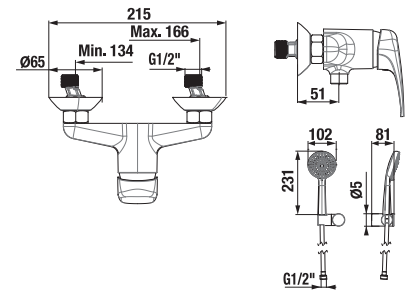

FAUCETS AND SHOWER ACCESSORIES /

SHOWER FAUCET WITH A SHOWER KIT DEEP BY JIKA

Article number	Description
H3311U70041311	single lever shower mixer, wall mounted, with shower set (hand shower $\varnothing$ 80 mm, 3 functions, shower holder, shower hose 1700 mm), chrome
H3311U70044001	single lever shower wall mounted mixer, without shower set, chrome

CONCEALED SHOWER FAUCET DEEP BY JIKA

Article number	Description
H3311U60040001	single lever shower concealed mixer, complete, chrome

THERMOSTATIC SHOWER FAUCET WITH A SHOWER KIT DEEP BY JIKA

Article number	Description
H3331U70042711	thermostatic shower mixer, wall mounted, with shower set (hand shower $\varnothing$ 80 mm, 3 functions, shower holder, shower hose 1700 mm), chrome
H3331U70044001	thermostatic shower mixer, wall mounted, without shower set, chrome

BATH/SHOWER FAUCET WITH A SHOWER KIT DEEP BY JIKA

Article number	Description
H3211U70041311	single lever bath-shower mixer, wall mounted, with shower set (handshower $\varnothing$ 80 mm, 3 functions, shower holder, shower hose 1700 mm), chrome
H3211U70044001	single lever bath-shower mixer, wall mounted, without shower set, chrome

It is recommended to combine with shower sets, accessories and siphons from Mio and Rio or Cubito-N.