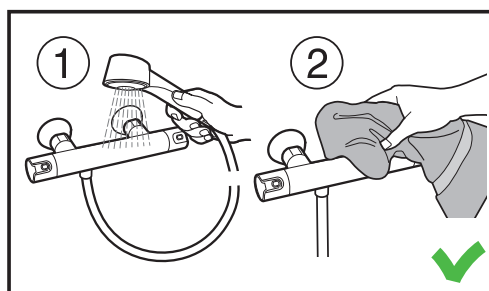

# TECHNOLOGY / JIKA FURNITURE /

**JIKA furniture** is characterised by its high resistance to moisture and mechanical damage. Only the top quality adhesives are used for production. ABS edges, either 2.0 or 0.8 mm thick, are made of a material that is highly resistant to mechanical damage. The maximum loading capacity of cabinet hinges is 150 kg. Made by the renowned Hettich brand, hinges are designed for an incredible 150,000 cycles; door and drawer soft-close mechanisms are of the same quality. This material provides increased bending strength and is also stronger at screw mounting points thanks to the higher density of chipboard (supplied by European leader Egger) used in cabinet body production. In addition, this material produces negligible formaldehyde emissions: E1–E1/2 emission class. Chipboard surfaces are covered by a laminated sheet of 100 g/m<sup>2</sup>. MDF material coated with high-gloss five-layer PUR paint is employed for drawer faces painted on five sides. Thanks to UV filters used in production, lacquered surfaces do not age or yellow. Glass door inserts are made of hardened security glass; baked decor technology is employed to manufacture decorated doors from the Cubito set. Bathroom comply with strict European standards; as they meet the IP44 protection standard, these lights can be placed in “Zone 2”, i.e. 180 cm from the floor.