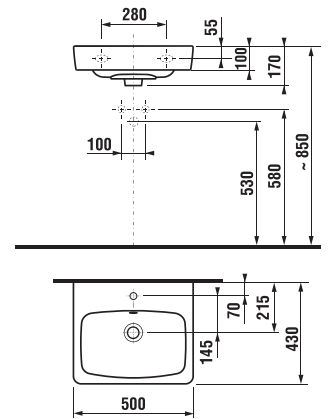

WASHBASINS / LYRA PLUS DESIGN LINE /

WASHBASIN LYRA PLUS 50 CM

Article number Description

H8103800001041 washbasin 50 cm

Optional:

H8903490000001 installation kit for washbasins

H3747100040001 washbasin siphon Mio 5/4" – 32 mm, brass, chrome

VANITY UNIT FOR WASHBASIN LYRA PLUS VIVA 50 CM

Article number Description

H40J3824023001 vanity unit with 2 drawers for washbasin 50 cm H810380

Colour white/
semi-gloss front

x

Benefits of Lyra Plus VIVA furniture

HUMIDITY PROOF + ABS
ABS edges glued with PUR glue = maximum level of humidity proof resistance.

20 000 CYCLES
highest quality in door fitting, tested 20 000 open/close cycles.

Runners of the drawers with self-close system

Practical massive handles from polished nickel