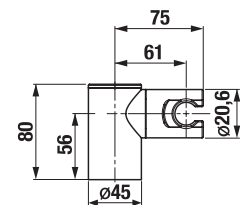

HAND SHOWER HOLDER CUBITO-N

Article number H3691X00045001
Description hand shower holder, adjustable, chrome