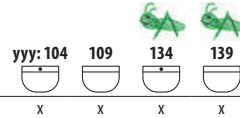

H812611000yyy1	washbasin 50 cm	x	x	x	x
H8196110000001	siphon cover with installation kit (art. nr.: H8900130000001)				

Optional:

H8903490000001	installation kit for washbasins
H3747100040001	washbasin siphon Mio 5/4" – 32 mm, brass, chrome
H8942490000001	siphon, chromed ABS, height-adjustable from 175 to 270 mm, high of water seal 75 mm, flow-rate capacity of 45 l, with decorative rings (can also be used without decorative rings)