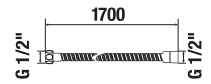

FAUCETS AND SHOWER ACCESSORIES /

SHOWER HOSE RIO

Article number	Description
H3621R00042701	shower hose, L=1700 mm, chrome

SHOWER HOSE CONNECTION RIO

Article number	Description
H3631R00041501	shower connection G 1/2", chrome

HAND SHOWER HOLDER RIO

Article number	Description
H3691R00045001	hand shower holder, adjustable, chrome

SHOWER ARM RIO

Article number	Description
H3661R00040041	shower arm, wall mounted, L=150 mm, G 1/2", chrome

HEAD SHOWER RIO

Article number	Description
H3671R10042101	head shower, Ø 80 mm, 1 function, chrome

HEAD SHOWER RIO

Article number	Description
H3671R10042141	head shower, Ø 100 mm, 1 function, chrome

Article number	Description
H3671R10042151	head shower, Ø 100 mm, 3 functions, chrome