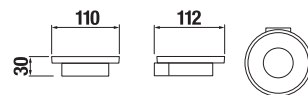

Article number	Description
H3833B10040001	soap dish, wall mounted, frosted glass/chrome