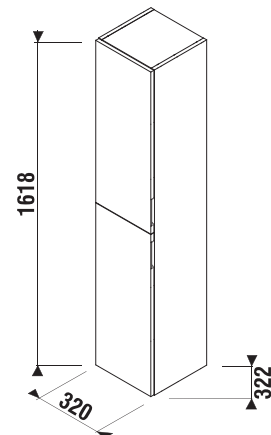

Article number	Description	Colour	
		white/ glossy front	oak
H43J4222305001	tall cabinet, 2 doors (left/right hinged), 5 shelves (1 fixed, 4 glass)	x	
H43J4222305191	tall cabinet, 2 doors (left/right hinged), 5 shelves (1 fixed, 4 glass)		x

Combine Cubito bathroom furniture with Clear mirrors in the Mirrors & Lighting section.

Glass shelf thickness is 6 mm.

Benefits of bathroom furniture