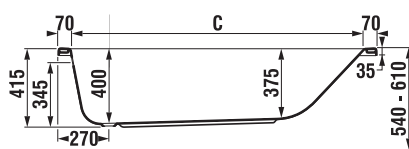

Without panel