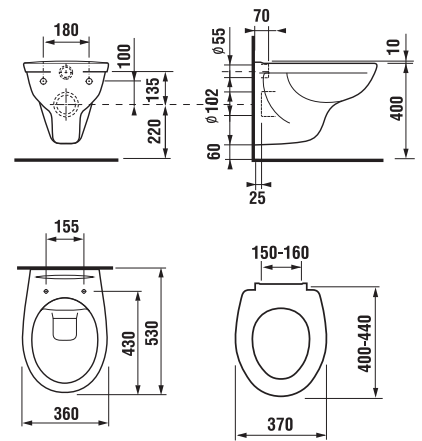

WALLHUNG WCs AND BIDETS /

WALLHUNG WC ZETA

Article number	Description
H8203960000001	wallhung WC, washdown flushing
Optional:	
H8932740000001	thermoplast seat and cover Zeta, plastic hinges, adjustable length of 400–440 mm
H8932760000001	duroplast seat and cover Zeta, Slowclose lowering mechanism, plastic hinges
H8932710000001	thermoplast seat and cover Zeta, plastic hinges, adjustable length of 400–440 mm
H8932710000637	thermoplast seat Zeta, steel hinges (NOTE: limited length adjustability of 407–425 mm).
H8933703000001	duroplast seat and cover, steel hinges
H8929920000001	Laufen levelling tape
H8926950000001	Laufen damper kit
H8946140000001	Laufen leveling paste

WALLHUNG WC DINO PACK RIMLESS

Article number	Description
H8603770000001	wallhung WC DINO PACK RIMLESS, washdown
Package including:	
H8213770000001	wallhung WC Dino, washdown, rimless
H8932760000001	duroplast seat and cover Zeta, Slowclose lowering mechanism, plastic hinges

WE RECOMMEND COMBINING WITH

PAGE 133

WALLHUNG WC DINO RIMLESS

Article number	Description
H8213770000001	wallhung WC, washdown, rimless
Optional:	
H8933703000001	duroplast seat and cover Dino, plastic hinges
H8933703000631	duroplast seat and cover Dino, steel hinges
H8932710000001	thermoplast seat and cover Zeta, plastic hinges, adjustable length of 400–440 mm
H8932740000001	duroplast seat and cover Zeta, plastic hinges, adjustable length
H8932760000001	duroplast seat and cover Zeta, Slowclose lowering mechanism, plastic hinges
H8929920000001	Laufen levelling tape
H8926950000001	Laufen damper kit
H8946140000001	Laufen leveling paste

WE RECOMMEND COMBINING WITH

PAGE 133

POSSIBILITY 1+1 PACK - H860377

PROJECT AND OTHER PRODUCTS