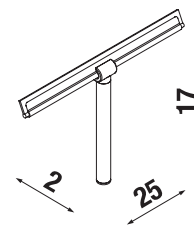

SHOWER SCREENS, ENCLOSURES, DOORS AND TRAYS /

EXTENSION PROFILE LYRA PLUS

Article number	Description
H2913880000141	extension profile

RECOMMENDED

H2947100040001   H2947110040001   H2947120040001

Article number	Description
H2947100040001	glass wiper, chrome
H2947110040001	glass wiper with enclosure-hung holder, chrome
H2947120040001	glass wiper with wallhung holder, chrome