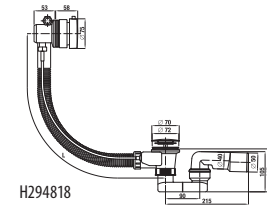

H294817

H294818

BATHTUB ACCESSORIES

Article number	Description
H2941020040001	spare handles – 2 pieces (chrome-plated) for Praga, Alma bathtubs
H2940000000001	adjustable metal feet – 2 pcs Riga mini
H2940120000001	adjustable metal feet – 2 pcs Alma, Tanza Plus, Tanza and Riga
H2940130000001	adjustable metal feet – 2 pcs Praga
H2948150040001	automatic overflow including siphon 40/50 mm, length 550 mm, plastic body of overflow
H2948170040001	automatic overflow with inlet, including siphon 40/50 mm, length 550 mm, plastic body of overflow

Maximum load-carrying capacity for all types of bathtub feet (both plastic and iron) equals to bathtub volume plus 200 kg. Nevertheless, according to EN 14516 standard, sufficient bathtub feet carrying capacity equals to bathtub volume plus 100 kg.

HEIGHT OF STEEL BATHTUBS WITH FEET

Bathtub	Height of feet		Height of bathtub
	min	max	
PRAGA	180	195	590–605
ALMA	170	185	560–575
RIGA	170	185	RIGA 2–4 545–560 RIGA 5–7 560–575
RIGA 105	155	175	530–550
TANZA	170	185	555–570