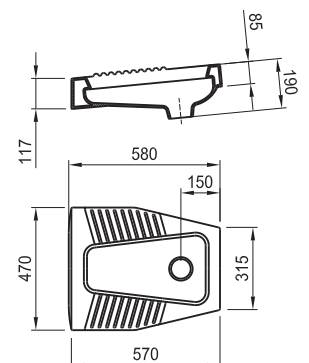

Article number	Description	Outlet
H8232230000003	special WC Step	X