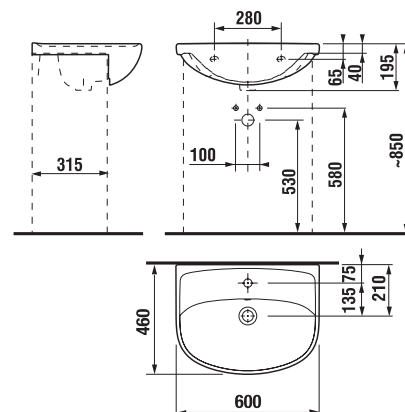

Optional:

H8903490000001	installation kit for washbasins