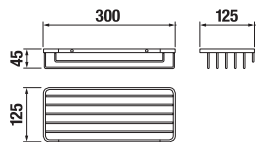

Article number	Description
H3853D30042001	wired container, 300x125 mm, chrome