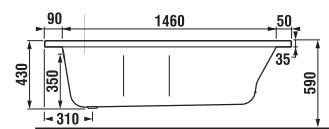

bathtub for installation with panel

For pictures and technical charts of bathtub overflows, please see page 196.