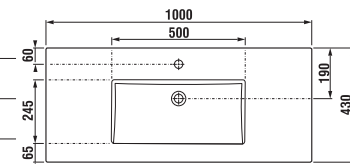

## VANITY UNIT WITH WASHBASIN CUBE 100 CM

white/semi-gloss front

dark oak

Article number	Description	Colour	
		white/semi-gloss front	dark oak
H4536511763001	vanity unit with 2 doors incl. washbasin 100 × 43 cm	x	
H4536511763021	vanity unit with 2 doors incl. washbasin 100 × 43 cm		x