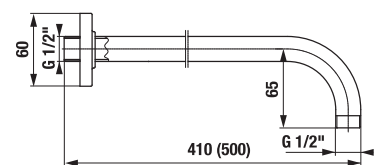

FAUCETS AND SHOWER ACCESSORIES /

SHOWER SETS CUBITO-N

Article number H3651X00043621 **Description** shower set (hand shower $\varnothing$ 130 mm, 4 functions, shower holder, shower hose 1700 mm), chrome

Article number H3651X00043631 **Description** shower set (hand shower 130x130 mm, 4 functions, shower holder, shower hose 1700 mm), chrome

Article number H3651X00044721 **Description** shower set (hand shower $\varnothing$ 130 mm, 4 functions, sliding bar 700 mm, soap dish, shower hose 1700 mm), chrome

Article number H3651X00044731 **Description** shower set (hand shower 130x130 mm, 4 functions, sliding bar 700 mm, soap dish, shower hose 1700 mm), chrome

SHOWER ARM CUBITO-N

Article number H3661X00040051 **Description** shower arm, wall mounted, L=400 mm, G 1/2", chrome

Article number H3661X00040061 **Description** shower arm, wall mounted, L=500 mm, G 1/2", chrome

Article number H3661X00040011 **Description** shower arm, ceiling mounted, L=100 mm, G 1/2", chrome

Article number H3661X00040021 **Description** shower arm, ceiling mounted, L=200 mm, G 1/2", chrome