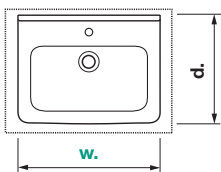

52 - 56,5 CM

DROP-IN AND BUILT-IN WASHBASINS

DESIGN LINES	WIDTH/MM	DEPTH/MM	SERIAL NUMBER	CATALOG PAGE
Ibon	520	410	H813010	179
Cubito	550	410	H817422	75/179
Ibon	560	475	H813011	179
Lipsy	565	410	H811291	179

rectangular oval

HOSPITAL WASHBASIN

Mio	640	550	H813714	61/180

TECHNOLOGY
AND BENEFITS

BATHROOM
DESIGN LINES

PROJECT AND
OTHER PRODUCTS