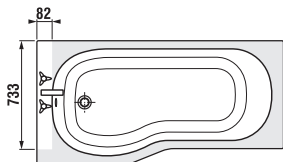

space for faucet installation on the bathtub rim

Areas shown in this colour are not recommended for placing a bathtub outlet or a bathtub mixer outlet.

These areas are recommended for placing a bathtub outlet or a bathtub mixer outlet.

Article number	Description	Capacity
H2202100000001	asymmetric bathtub 1 600 × 800/700 mm, right, built-in version, without support	185 l
H2212100000001	asymmetric bathtub 1 600 × 800/700 mm, left, built-in version, without support	185 l
H2222100000001	asymmetric bathtub 1 600 × 800/700 mm for installation with panel, right, without support	185 l
H2232100000001	asymmetric bathtub 1 600 × 800/700 mm for installation with panel, left, without support	185 l

Optional:

H2948150040001	automatic overflow including siphon 40/50 mm, length 550 mm, plastic body of overflow	
H2948160040001	automatic overflow including siphon 40/50 mm, length 550 mm, brass body of overflow	
H2948170040001	automatic overflow with inlet, including siphon 40/50 mm, length 550 mm, plastic body of overflow	
H2948180040001	automatic overflow with inlet, including siphon 40/50 mm, length 550 mm, brass body of overflow	
H2962930000001	front panel, for left bathtub	
H2962940000001	front panel, for right bathtub	
H2962950000001	side panel	
H2962960000001	support set for built-in version	
H2962970000001	support set for bathtub with panel	
H2962980000001	2 panel clips – under the bathtub rim (spare part)