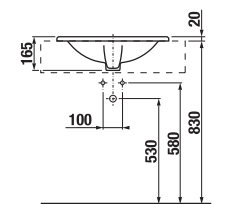

DROP-IN WASHBASINS / CUBITO PURE DESIGN LINE /

SMALL WASHBASIN CUBITO 45 CM

Article number Description

H811422xxx1041 small washbasin 45 cm

Optional:

H8903490000001 installation kit for washbasins

H3747100040001 washbasin siphon Mio 5/4" – 32 mm, chrome, brass

H3747300040001 washbasin siphon Cubito 5/4" – 32 mm, brass, chrome

VANITY UNIT FOR SMALL WASHBASIN CUBITO 45 CM

Article number Description

H4014213015001 vanity unit for small washbasin 45x34 cm H811422, 1 drawer

H4014213015191 vanity unit for small washbasin 45x34 cm H811422, 1 drawer

Colour

white/glossy front oak

x

x

Please combine these vanity units with the space-saving JIKA siphon H8942460000001.

NOTE: the spacing for corner valves in this case must be 200 mm.

DROP-IN WASHBASIN CUBITO

Article number Description

H817422xxx1041 drop-in washbasin 55 cm, 1 tap hole

ACCESSORIES /

WASHBASIN SIPHON

Article number Description

H3747300040001 washbasin siphon Cubito 5/4" – 32 mm, brass, chrome

H3747100040001 washbasin siphon Mio 5/4" – 32 mm, brass, chrome

WASHBASIN SIPHON AND SPACE-SAVING SIPHON

Article number Description

H8942460000001 space-saving siphon, distance between the corner valves is 200 mm, DN40

H8907320000001 plastic washbasin/urinal siphon