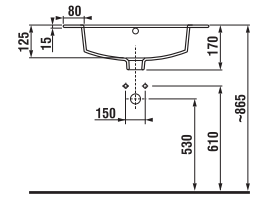

1. **1+1 PACK**
   cabinet + washbasin
   - Safe delivery
   - Space-saving transport packaging
   - Simple handling