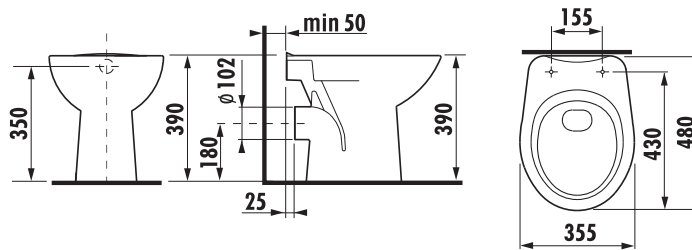

SEAT AND COVER ZETA

SLOWCLOSE
SLOWCLOSE
SLOWCLOSE

Article number	Description	Outlet
H8227460000001	floorstanding WC Zeta plus	→ x
Optional:		
H8932710000001	thermoplast seat and cover Zeta, plastic hinges, adjustable length of 400–440 mm	
H8929990000001	installation kit for WC	

NEW