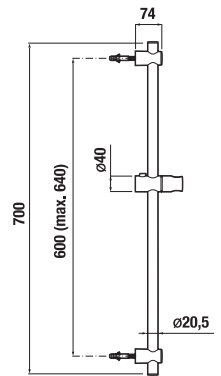

FAUCETS AND SHOWER ACCESSORIES /

SLIDING BAR CUBITO-N

Article number H3641X00043101
Description sliding bar, L=700 mm, chrome