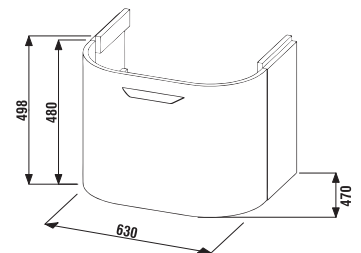

Article number	Description	Colour		
		white	ash	golden oak
H4541344345001	vanity unit for washbasin 65 cm, 1 drawer, rounded front	X		
H4541344343401	vanity unit for washbasin 65 cm, 1 drawer, rounded front		X	
H4541344343411	vanity unit for washbasin 65 cm, 1 drawer, rounded front			X