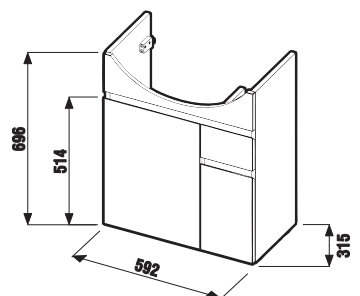

PROJECT AND OTHER PRODUCTS