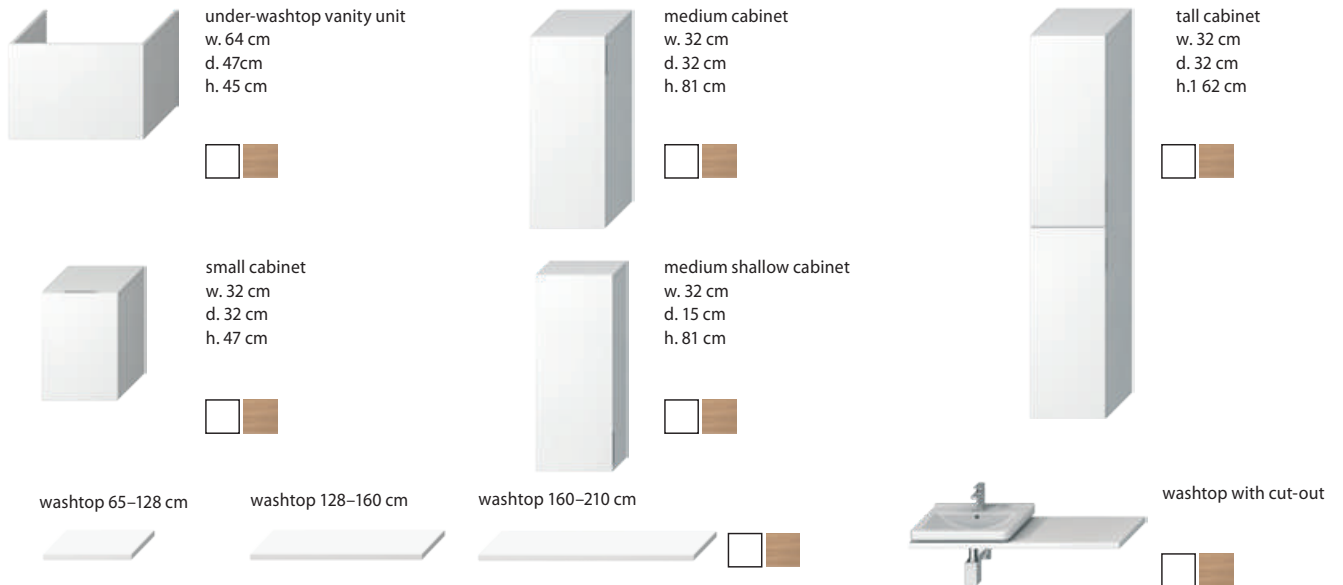

OVERVIEW / BATHROOM FURNITURE / BY DESIGN LINES /

CUBITO PURE