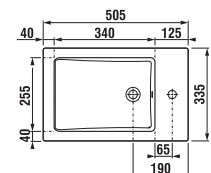

1. **1+1 PACK**
   cabinet + washbasin
2. Safe delivery
   - Space-saving transport packaging
   - Simple handling

PROJECT AND OTHER PRODUCTS