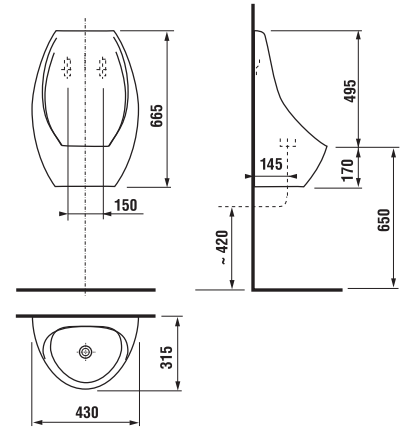

Article number	Description
H8411000000001	urinal Domino, without valve hole
Optional:	
H8992100000001	installation kit for urinal
H8907300000001	siphon including waste valve
H8907320000001	siphon
H8907390000631	waste valve for siphon H890732, metal
H8907390000001	waste valve for siphon H890732, plastic
H8948060000001	valve for urinal rinsing