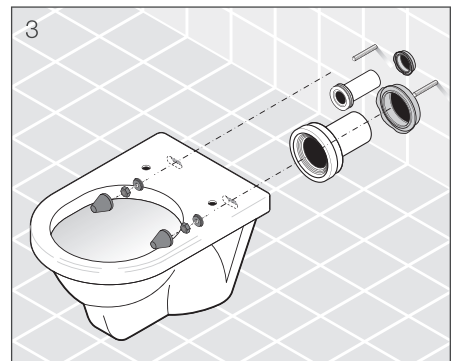

CONCEALED MODULES / BENEFITS /

BENEFITS OF JIKA CONCEALED MODULES

- Great quality and technology
- Modern push buttons with new design
- Easy installation and service
- Massive steel frames – WC and bidet stability tested for 400 kg load
- Extended 5-year guarantee, free service and support at the customer's premises within 5 days
- Special Antivandal push button for public spaces
- Special module for bathrooms in concrete panel buildings
- Silent operation
- Easy installation
- Quality materials, reliable design of mechanical parts, reliable water pipes
- The most silent inlet valve on the market, each piece tested for 10-bar load, rapid filling
- Plastic and silicone gaskets resistant to rotting
- Up-to-date push-button design, smooth and silent operation
- Extendable frames to accommodate a panel set and an assembly frame for auxiliary handles
- Broad choice of spare parts in stock
- Easy service accessibility, parts easily replaceable

Installation with levelling paste H894614000001:

* Liquid soap

** Apply levelling paste layer of 5-10 mm.

Install using levelling tape H892992000001 and H892695000001 damper kit:

Installation Mio rimless

Installation Mio rimless

You can find an installation video at www.youtube.com