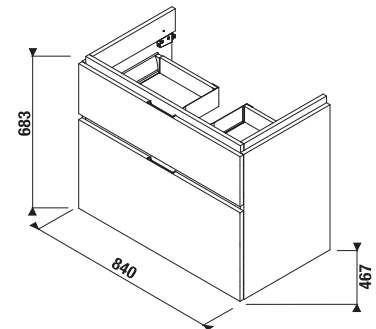

Article number	Description	Colour	
		white/glossy front	oak
H40J4264025001	vanity unit for washbasin 85 cm H810426, 2 drawers	x	
H40J4264025191	vanity unit for washbasin 85 cm H810426, 2 drawers		x

Optional:

H4944010390001	legs for wall mounted sink cabinets, chrome (1 pair)	

Please combine these vanity units with the space-saving JIKA siphon H8942460000001.
NOTE: the spacing for corner valves in this case must be 200 mm.