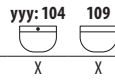

PROJECT AND OTHER PRODUCTS