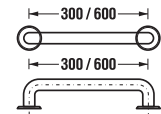

BARRIER-FREE BATHROOM /

Stainless steel design

- High-quality AISI 430 stainless steel, $\varnothing$ 28 mm, thickness 1.5 mm
- Easy-to-clean, durable and hygienic surface
- 120 kg load-carrying capacity of folding handles and seats (depending on the material the product is anchored to!)
- Wide range of applications for toilets, showers, bathtubs, etc.
- 30-year warranty

White design

- Economical design line of handles
- Material: Steel pipe, $\varnothing$ 28 mm, thickness 1.5 mm
- Surface treatment: Hot-dip galvanized + white powder coated
- 120 kg load-carrying capacity of folding handles and seats (depending on the material the product is anchored to!)
- Two-year warranty

SHOWER HANDRAIL

Stainless steel design

Article number	Description
H3897120030001	shower handrail, 750 x 450 mm, stainless steel, left (shown in picture)
H3897220030001	shower handrail, 750 x 450 mm, stainless steel, right

White design

Article number	Description
H3897120000001	shower handrail, 750 x 450 mm, left, white
H3897220000001	shower handrail, 750 x 450 mm, left, white

UNIVERSAL HANDRAIL

Stainless steel design

Article number	Description
H3897110030001	universal handrail, 300 mm, stainless steel
H3897210030001	universal handrail, 600 mm, stainless steel

White design

Article number	Description
H3897110000001	universal handrail, 300 mm, white
H3897210000001	universal handrail, 600 mm, white

SUPPORT HANDLE

Stainless steel design

Article number	Description
H3897140030001	support handle, 550 mm, fixed, stainless steel
H3897240030001	support handle, 900 mm, fixed, stainless steel

White design

Article number	Description
H3897140000001	support handle, 550 mm, fixed, white
H3897240000001	support handle, 900 mm, fixed, white

SUPPORT HANDLE, FOLDING