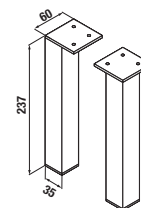

ACCESSORIES /

DOOR HANDLE CUBE 150 and 200 MM

Article number	Description
H4915831760001	Cube handle 150 mm for vanity units with doors, chrome-plated, 1 pc
H4915841760001	Cube handle 200 mm for vanity units with drawers and for medium cabinets, chrome-plated, 1 pc

FEET FOR FURNITURE CUBE

Article number	Description
H4944021760001	Cube feet, chrome-plated, 1 pair, 237-247 mm

CONNECTION DIMENSIONS FOR FURNITURE / CUBE /

It is recommended to combine Cube design line with mirrors of Clear and Lyra design line found in section Mirrors and lighting.