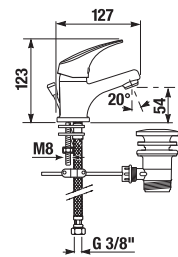

FAUCETS AND SHOWER ACCESSORIES /

Talas

Benefits

- Quality ceramic cartridges $\varnothing$ 35 mm
- Certified quality connection hoses made of stainless steel
- Wide range of shower accessories

for washbasin and sink faucets, the possibility of choosing an aerator with different flow rates

WASHBASIN FAUCET TALAS

Article number	Description
H3111N10041101	single lever basin mixer, without pop-up waste, chrome
H3111N10041111	single lever basin mixer, with plastic pop-up waste, chrome

Optional:
H3917100040001 Click-clack basin waste, 5/4", chrome

WALL MOUNTED WASHBASIN FAUCET TALAS

Article number	Description
H3111N70042201	single lever kitchen mixer, wall mounted, swivel spout 150 mm, chrome
H3111N70042301	single lever kitchen mixer, wall mounted, swivel spout 210 mm, chrome
H3111N70042401	single lever kitchen mixer, wall mounted, swivel spout 300 mm, chrome

Optional:
H3917100040001 Click-clack basin waste, 5/4", chrome

SINK FAUCET, LOW SPOUT TALAS

Article number	Description
H3511N10042201	single lever sink mixer, deck mounted, low swivel spout 143 mm, chrome