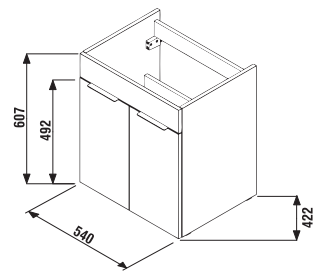

1. **1+1 PACK**
   cabinet + washbasin
   - Safe delivery
   - Space-saving transport packaging
   - Simple handling