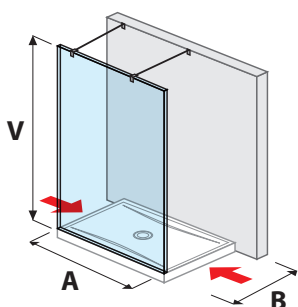

SHOWER SCREENS, ENCLOSURES, DOORS AND TRAYS /

GLASS WALL PURE FIXED 120, 130, 140 CM

Article number	Description
H2674200026681	glass wall, fixed 1200 mm, for a shower tray 1200×800 mm and 1200×900 mm, JIKA perla GLASS finish, incl. two brackets
H2674210026681	glass wall, fixed 1300 mm, for a shower tray 1300×800 mm and 1300×900 mm, JIKA perla GLASS finish, incl. two brackets
H2674220026681	glass wall, fixed 1400 mm, for a shower tray 1400×800 mm and 1400×900 mm, JIKA perla GLASS finish, incl. two brackets

Article number	Glass dimensions (mm)		Shower tray dimensions (mm)	
	X	V	A	B
H267420	1180	2000	1200	800/900
H267421	1280	2000	1300	800/900
H267422	1380	2000	1400	800/900