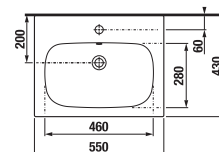

Article number	Description	Colour	
		white	ash
H41J6134023001	vanity unit with 2 drawers incl. washbasin 55 cm	x	
H41J6134025141	vanity unit with 2 drawers incl. washbasin 55 cm		x

Optional:	Price
H3747100040001	washbasin siphon Mio 5/4" – 32 mm, brass, chrome
H8942460000001	space-saving siphon, distance between the corner valves is 200 mm, DN40

1+1 PACK
cabinet + washbasin
- Safe delivery
- Space-saving transport packaging
- Simple handling

Can be combined with furniture legs: H4944021760001