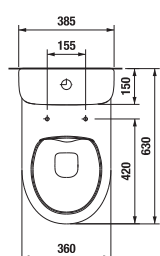

WC COMBINATIONS, FLOORSTANDING WCs AND BIDETS /

FLOORSTANDING BIDET DEEP BY JIKA

Article number Description

H8326120003021 floorstanding bidet, with lid, leaning directly to the wall (including installation kit)

302

WC COMBINATION WITH HORIZONTAL OUTLET LYRA PLUS RIMLESS

Article number Description

H8273860002801 WC without water rim, washdown flushing, 4,5/3l

H8273860002811 WC without water rim, washdown flushing, 4,5/3l

Water inlet Flushing mechanism Outlet

x x x

x x x

Optional: Description

H8903840000631 duroplast seat and cover, fast-clamping, steel hinges

H8903850000631 duroplast seat and cover, fast-clamping, Slowclose, steel hinges

H8933843000631 duroplast seat and cover, steel hinges

H8933870000001 seat and cover, thermoplastic, plastic hinges – for wallhung WC

NEW

WC COMBINATION WITH VERTICAL OUTLET LYRA PLUS RIMLESS

Available from the 3rd quarter of 2021.

Article number Description

H8273870002801 WC without water rim, washdown flushing, 4,5/3l

H8273870002811 WC without water rim, washdown flushing, 4,5/3l

Water inlet Flushing mechanism Outlet

x x x

x x x

Optional: Description

H8903840000631 duroplast seat and cover, fast-clamping, steel hinges

H8903850000631 duroplast seat and cover, fast-clamping, Slowclose, steel hinges

H8933843000631 duroplast seat and cover, steel hinges

H8933870000001 seat and cover, thermoplastic, plastic hinges – for wallhung WC