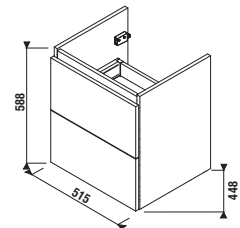

WASHBASINS / MIO-N DESIGN LINE /

WASHBASIN MIO-N 55 CM

JIKA•perla

Article number	Description	yyy: 104
H812712xxx1041	washbasin 55 cm	x
Optional:		
H8903490000001	installation kit for washbasins	
H8942460000001	space-saving siphon, distance between the corner valves is 200 mm, DN40	
H3747100040001	washbasin siphon Mio 5/4" – 32 mm, brass, chrome	

VANITY UNIT FOR WASHBASIN MIO-N 55 CM

white/glossy front

ash

Article number	Description	Colour	
		white/glossy front	ash
H40J7134015001	vanity unit for washbasin 55x45 cm H812712, 2 drawers	x	
H40J7134013421	vanity unit for washbasin 55x45 cm H812712, 2 drawers		x
Optional:			
H4944021760001	Cube legs for wall mounted sink cabinets, chrome, 1 pair, 240 mm		

Please combine these vanity units with the space-saving JIKA siphon H8942460000001.
NOTE: the spacing for corner valves in this case must be 200 mm.

WASHBASIN MIO-N 60 CM

JIKA•perla

Article number	Description	yyy: 104
H812713xxx1041	washbasin 60 cm	x
Optional:		
H8903490000001	installation kit for washbasins	
H8942460000001	space-saving siphon, distance between the corner valves is 200 mm, DN40	
H3747100040001	washbasin siphon Mio 5/4" – 32 mm, brass, chrome	

VANITY UNIT FOR WASHBASIN MIO-N 60 CM

white/glossy front

ash

Article number	Description	Colour	
		white/glossy front	ash
H40J7144015001	vanity unit for washbasin 60x45 cm H812713, 2 drawers	x	
H40J7144013421	vanity unit for washbasin 60x45 cm H812713, 2 drawers		x
Optional:			
H4944021760001	Cube legs for wall mounted sink cabinets, chrome, 1 pair, 240 mm		

Please combine these vanity units with the space-saving JIKA siphon H8942460000001.
NOTE: the spacing for corner valves in this case must be 200 mm.