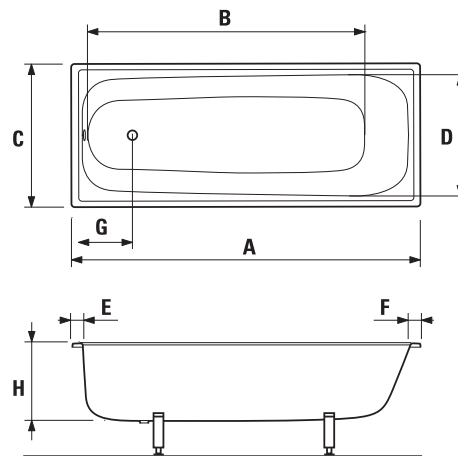

A	B	C	D	E	F	G	H
H234020	1200	805	700	570	70	65	285	375
H234030	1300	905	700	570	70	65	285	375
H234040	1400	1005	700	570	70	65	285	375
H234050	1500	1105	700	570	70	65	285	375
H234060	1600	1205	700	570	70	65	285	375
H234070	1700	1305	700	570	70	65	285	375

Steel bathtubs Riga cannot be combined with Cubito and Nion screens.

For pictures and technical charts of bathtub overflows, please see page 196.

STEEL BATHTUB RIGA MINI

Areas shown in this colour are not recommended for placing a bathtub outlet or a bathtub mixer outlet.

These areas are recommended for placing a bathtub outlet or a bathtub mixer outlet.

E = edge width of bathtub

Article number	Description	Capacity
H2340000000001	Riga mini 1 050 mm, sitting bath	120 l

Optional:

H2940000000001	metal feet for Riga mini	
H2948150040001	automatic overflow including siphon 40/50 mm, length 550 mm, plastic body of overflow	
H2948160040001	automatic overflow including siphon 40/50 mm, length 550 mm, brass body of overflow	
H2948170040001	automatic overflow with inlet, including siphon 40/50 mm, length 550 mm, plastic body of overflow	
H2948180040001	automatic overflow with inlet, including siphon 40/50 mm, length 550 mm, brass body of overflow