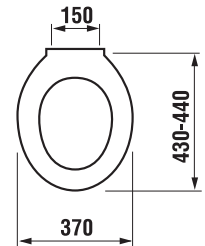

Optional:

H8933703000001	duroplast seat and cover Dino, plastic hinges
H8933703000631	duroplast seat and cover Dino, steel hinges
H8932710000001	thermoplast seat and cover Zeta, plastic hinges, adjustable length of 400–440 mm
H8977010000001	rubber insert - water supply sealing
H8929990000001	installation kit for WC