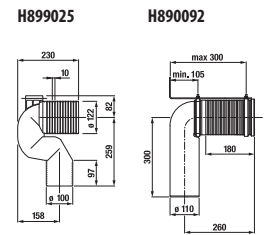

Article number	Description	Water inlet	Flushing mechanism	Outlet	Installation kit
H824716xxx0001	raised WC pan (48 cm)			X	X
H827712xxx2411	WC cistern	X	X		
H827713xxx2421	WC cistern		X	X	

Optional:	Description
H8927113000001	duroplast seat and cover Mio, fast-clamping steel hinges
H8939580000001	duroplast seat and cover Laufen, with lowering system Slowclose, fast-clamping steel hinges
H8990250000001	Laufen outlet elbow for distances 220–305 mm, vertical
H8900920000001	Laufen outlet elbow for distances 70–220 mm vertical, cuttable

Spare parts:	Description	Water inlet
H8913530000001	inlet valve	X
H8913540000001	inlet valve	X
H8913620000001	outlet valve D2D	
H8913640000001	push button D2D	
H827712xxx0001	WC cistern, side water inlet, without a flushing mechanism	X
H827713xxx0001	WC cistern, bottom water inlet, without a flushing mechanism	X
H8917530000001	installation kit for standing WCs and bidets with concealed fixing