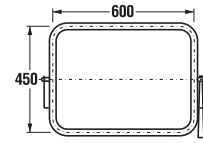

BARRIER-FREE BATHROOM /

MIRROR

Article number	Description
H3897170030001	mirror, with handle, adjustable, stainless steel
H3897190030001	mirror, without handle, adjustable, stainless steel

SHOWER SEAT

50 cm

Article number	Description
H3897180030001	shower seat, wallhung, folding, stainless steel construction, plastic seat (load capacity max. 120 kg)

FOLDING SET

80 cm

Article number	Description
H3897100000001	folding set for WC, stainless steel

BATHTUB HANDRAIL

Article number	Description
H3897130030001	bathtub handrail 305/420 mm, fixed, left, stainless steel
H3897230030001	bathtub handrail 305/420 mm, fixed, right (see figure), stainless steel

TOILET ROLL HOLDER

Article number	Description
H3847220001101	toilet roll holder, without a cover, white

SYSTEM HANDICAP

Article number	Description
H8936420000001	System HANDICAP for toilet support handle fixation, designed for mounting onto Modul frames

Right/left variation that can be used for concealed wallhung WC modules, as well as bidets and washbasins.

To install Handicap WC system, you need to bolt up one side of the module to the supporting frame of the concealed module (for WC, washbasin or bidet) and the other side to the metallic plasterboard structure.