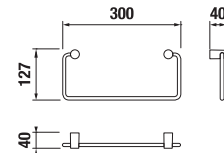

## TOWEL RING 30 CM BASIC

Article number	Description
H3813A40040001	towel ring, L=300 mm, chrome