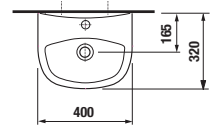

PROJECT AND OTHER PRODUCTS