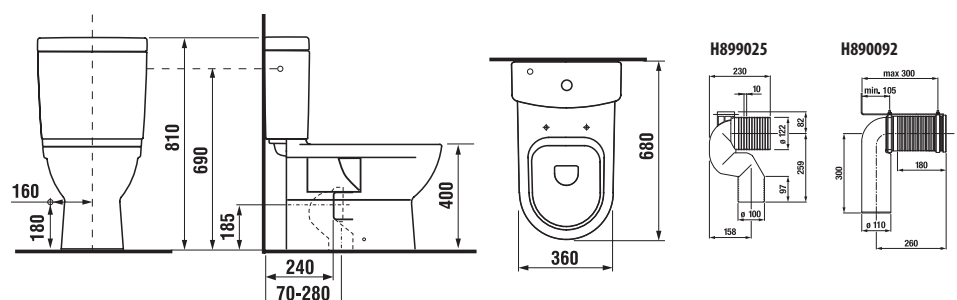

## WC COMBINATION MIO

Article number	Description	Water inlet	Flushing mechanism	Outlet	Installation kit
H823716xxx0001	WC pan			X	X
H827712xxx2411	WC cistern	X	X		
H827713xxx2421	WC cistern		X	X	

Optional:	
H8927113000001	duroplast seat and cover Mio, fast-clamping steel hinges
H8939580000001	duroplast seat and cover Laufen, with lowering system Slowclose, fast-clamping steel hinges
H8990250000001	Laufen outlet elbow for distances 220–305 mm, vertical
H8900920000001	Laufen outlet elbow for distances 70–220 mm vertical, cuttable