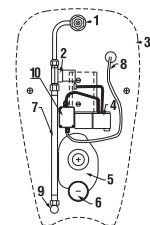

- 1 - water supply
- 2 - electromagnetic valve
- 3 - ceramic urinal
- 4 - electronics with a radar sensor for a 230V power supply
- 5 - siphon
- 6 - drain pipe, Ø 50 mm
- 7 - interconnecting hoses
- 8 - a 230V supply cable
- 9 - corner valve for the water supply
- 10 - power supply 230V AC

RECOMMENDED TO BE COMBINED WITH SUITABLE CONCEALED MODULE FOR URINALS

PAGE 133

PROJECT AND OTHER PRODUCTS