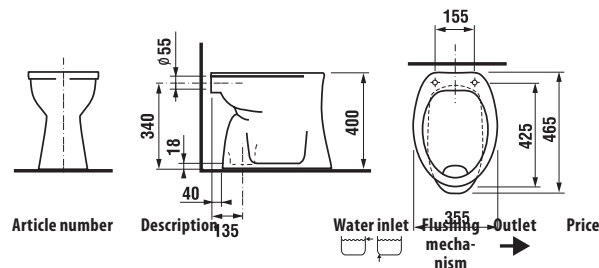

Article number	Description	Water inlet	Flushing mechanism	Outlet	Price
H8243760002411	WC without water rim, washdown flushing, 6/3l	x	x	x	x

Optional:	
H8929990000001	installation kit for WC
H8932710000001	thermoplast seat and cover Zeta, plastic hinges, adjustable length of 400–440 mm
H8932740000001	duroplast seat and cover Zeta, plastic hinges, adjustable length
H8932760000001	Zeta duroplast WC seat and cover, with slowdown Slowclose mechanism, adjustable plastic hinges

Floorstanding WCs recommended to be combined with H893710, see page 163.