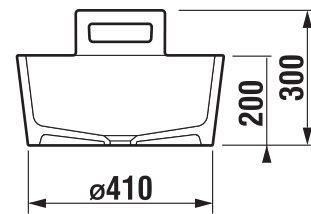

Article number	Description
H8101410001041	JIKA ART Džber (Tub) (with a non-closing waste valve / white ceramic cap H8981840000281)