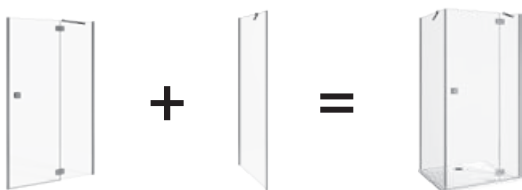

FRAMELESS SHOWER ENCLOSURE, WALLS AND DOORS

Frameless shower screens and doors from the Pure collection are the perfect choice for a modern bathroom. They are made of high-quality 8 mm-thick safety glass with the Jika perla GLASS finish that greatly facilitates maintenance. If you have a passion for clean minimalist design, this style is your choice. Frameless shower enclosures can be installed on a shower tray or directly on the tiles.

JIKA•perla
GLASS