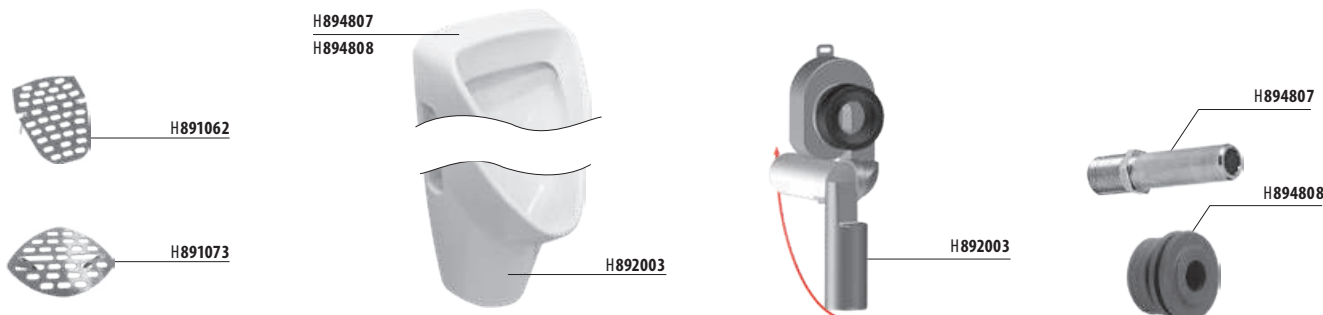

ACCESSORIES FOR URINALS GOLEM AND LIVO WITH INNER WATER INLET

PROJECT AND OTHER PRODUCTS